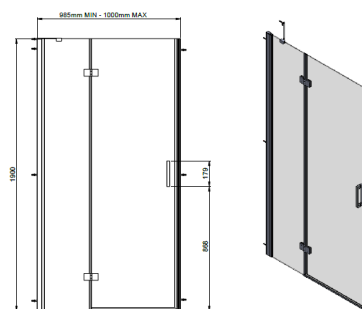

Chrome design handle

12 year guarantee

Code	Glass	Door Type	Width	Height	Entry Width	Fixed Panel	Adjustment	Frame Type	Finish	Weight
6202250	6mm	Hinged	760mm	1900mm	499mm	172mm	745 - 760mm	Frameless	Polished Silver	24.3kg
6202267	6mm	Hinged	800mm	1900mm	540mm	172mm	785 - 800mm	Frameless	Polished Silver	25.5kg
6202274	6mm	Hinged	900mm	1900mm	589mm	222mm	885 - 900mm	Frameless	Polished Silver	28.6kg
6202281	6mm	Hinged	1000mm	1900mm	589mm	322mm	985 - 1000mm	Frameless	Polished Silver	31.5kg

Description:

The Aquarius frameless hinged door shower enclosure range is available in a number of sizes fitting widths of 760mm - 1000mm. With 6mm toughened safety glass, and polished silver profiles and chrome handles the range is a beautiful complement to modern bathroom design.