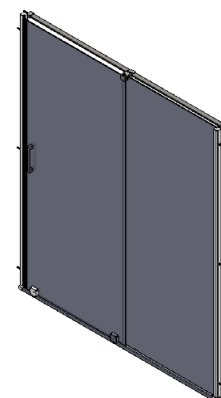

AQUALUX
Est. 1979

AQUARIUS 6 SLIDING DOOR

Key features:

6mm toughened safety glass

1900mm height

15mm Adjustment

Reversible

Aquaglaem Anticalc coating

Chrome design handle

12 year guarantee

Code	Glass	Door Type	Width	Height	Entry Width	Adjustment	Frame Type	Finish	Weight
6202137	6mm	Sliding	1100mm	1900mm	445mm	1070 - 1100mm	Frameless	Polished Silver	37.0kg
6202144	6mm	Sliding	1200mm	1900mm	495mm	1170 - 1193mm	Frameless	Polished Silver	40.0kg
6202151	6mm	Sliding	1400mm	1900mm	570mm	1370 - 1400mm	Frameless	Polished Silver	46.0kg
6202168	6mm	Sliding	1600mm	1900mm	695mm	1570 - 1600mm	Frameless	Polished Silver	52.0kg
6202175	6mm	Sliding	1700mm	1900mm	745mm	1670 - 1700mm	Frameless	Polished Silver	55.5kg

Description:

The Aquarius frameless sliding door shower enclosure range is available in a number of sizes fitting widths of 1100mm - 1700mm. With 6mm toughened safety glass, and polished silver profiles and chrome handles the range is a beautiful complement to modern bathroom design.