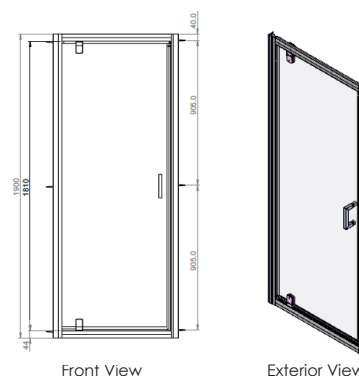

### Description:

The framed Edge 8 pivot door shower enclosure range is available in a number of sizes fitting widths of 760mm - 900mm. With 8mm toughened safety glass, and polished silver profiles and chrome handles the range is a beautiful complement to modern bathroom design.