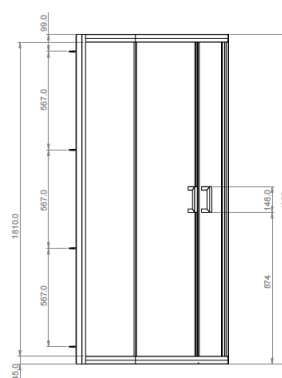

### Description:

The framed Edge 8 pivot door shower enclosure range is available in a number of sizes fitting widths of 760mm - 900mm. With 8mm toughened safety glass, and polished silver profiles and chrome handles the range is a beautiful complement to modern bathroom design.

### Description:

The framed Edge 8 quadrant shower enclosure range is available in a number of sizes fitting widths of 800mm to 900mm.

With 8mm toughened safety glass, and polished silver frames and chrome handles the range is a beautiful complement to modern bathroom design.

Reversible

Code	Glass	Door Type	Width	Height	Entry Width	Fixed Panel	Adjustment	Frame Type	Finish	Weight
1198912	8mm	Offset Quadrant	900x1000	2000mm	472mm	190mm & 390mm	770-790mm 970-990mm	Framed	Polished Silver	59Kg
1198913	8mm	Offset Quadrant	800x1200	2000mm	472mm	190mm & 590mm	770-790mm 1170-1190mm	Framed	Polished Silver	60Kg

### Description:

The framed Edge 8 offset quadrant shower enclosure range is available in a number of sizes fitting widths of 800mm to 1200mm. With 8mm toughened safety glass, and polished silver frames and chrome handles the range is a beautiful complement to modern bathroom design.