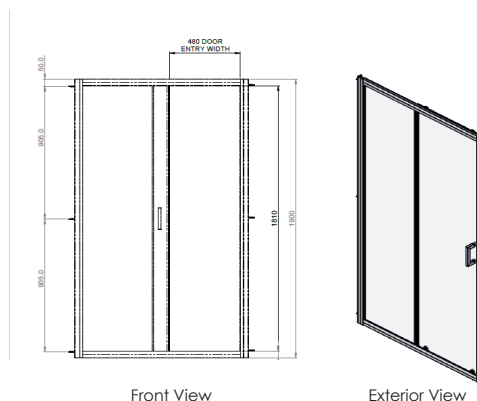

Quick release bearings

Code	Glass	Door Type	Width	Height	Entry Width	Fixed Panel	Adjustment	Frame Type	Finish	Weight
1198905	8mm	Sliding	1000mm	2000mm	380mm	383mm	965 - 1005mm	Framed	Polished Silver	39Kg
1198906	8mm	Sliding	1200mm	2000mm	480mm	483mm	1165-1205mm	Framed	Polished Silver	47.5Kg
1198907	8mm	Sliding	1400mm	2000mm	580mm	583mm	1365-1405mm	Framed	Polished Silver	56 Kg
1198908	8mm	Sliding	1600mm	2000mm	580mm	783mm	1565-1605mm	Framed	Polished Silver	65Kg
1198909	8mm	Sliding	1700mm	2000mm	580mm	883mm	1665-1705mm	Framed	Polished Silver	69Kg

## Description:

The framed Edge 8 sliding door shower enclosure range is available in a number of sizes fitting widths of 1000mm - 1700mm. With 8mm toughened safety glass, and polished silver profiles and chrome handles the range is a beautiful complement to modern bathroom design.