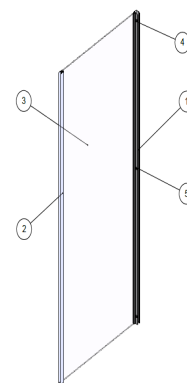

Exterior View

All dimensions are approximate and subject to normal variation. Although every effort is made not to change the above product specification, Aqualox reserve the right to do so without prior notification if necessary.