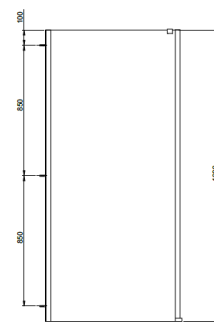

### Description:

The framed Edge 8 pivot door shower enclosure range is available in a number of sizes fitting widths of 760mm - 900mm. With 8mm toughened safety glass, and polished silver profiles and chrome handles the range is a beautiful complement to modern bathroom design.

Code	Glass	Door Type	Width	Height	Entry Width	Adjustment	Frame Type	Finish	Weight
1198870	8mm	Bi-Fold	760mm	2000mm	508mm	724-764mm	Framed	Polished Silver	26Kg
1198863	8mm	Bi-Fold	800mm	2000mm	560mm	764-804mm	Framed	Polished Silver	27Kg
1198864	8mm	Bi-Fold	900mm	2000mm	652mm	864-904mm	Framed	Polished Silver	30Kg

### Description:

The framed Edge 8 bifold door shower enclosure range is available in a number of sizes fitting widths of 760 - 900mm. With 8mm toughened safety glass, and polished silver profiles and chrome handles the range is a beautiful complement to modern bathroom design.