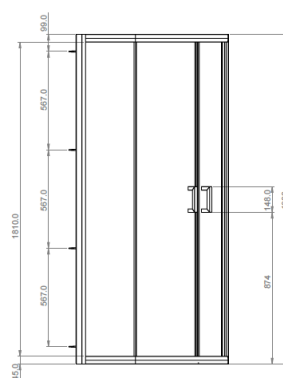

### Description:

The framed Edge 8 pivot door shower enclosure range is available in a number of sizes fitting widths of 760mm - 900mm. With 8mm toughened safety glass, and polished silver profiles and chrome handles the range is a beautiful complement to modern bathroom design.

Code	Glass	Door Type	Width	Height	Entry Width	Fixed Panel	Adjustment	Frame Type	Finish	Weight
1198910	8mm	Quadrant	800x800	2000mm	415mm	190mm	770-790mm	Framed	Polished Silver	50Kg
1198911	8mm	Quadrant	900x900	2000mm	534mm	290mm	870-890mm	Framed	Polished Silver	58Kg

### Description:

The framed Edge 8 quadrant shower enclosure range is available in a number of sizes fitting widths of 800mm to 900mm.

With 8mm toughened safety glass, and polished silver frames and chrome handles the range is a beautiful complement to modern bathroom design.