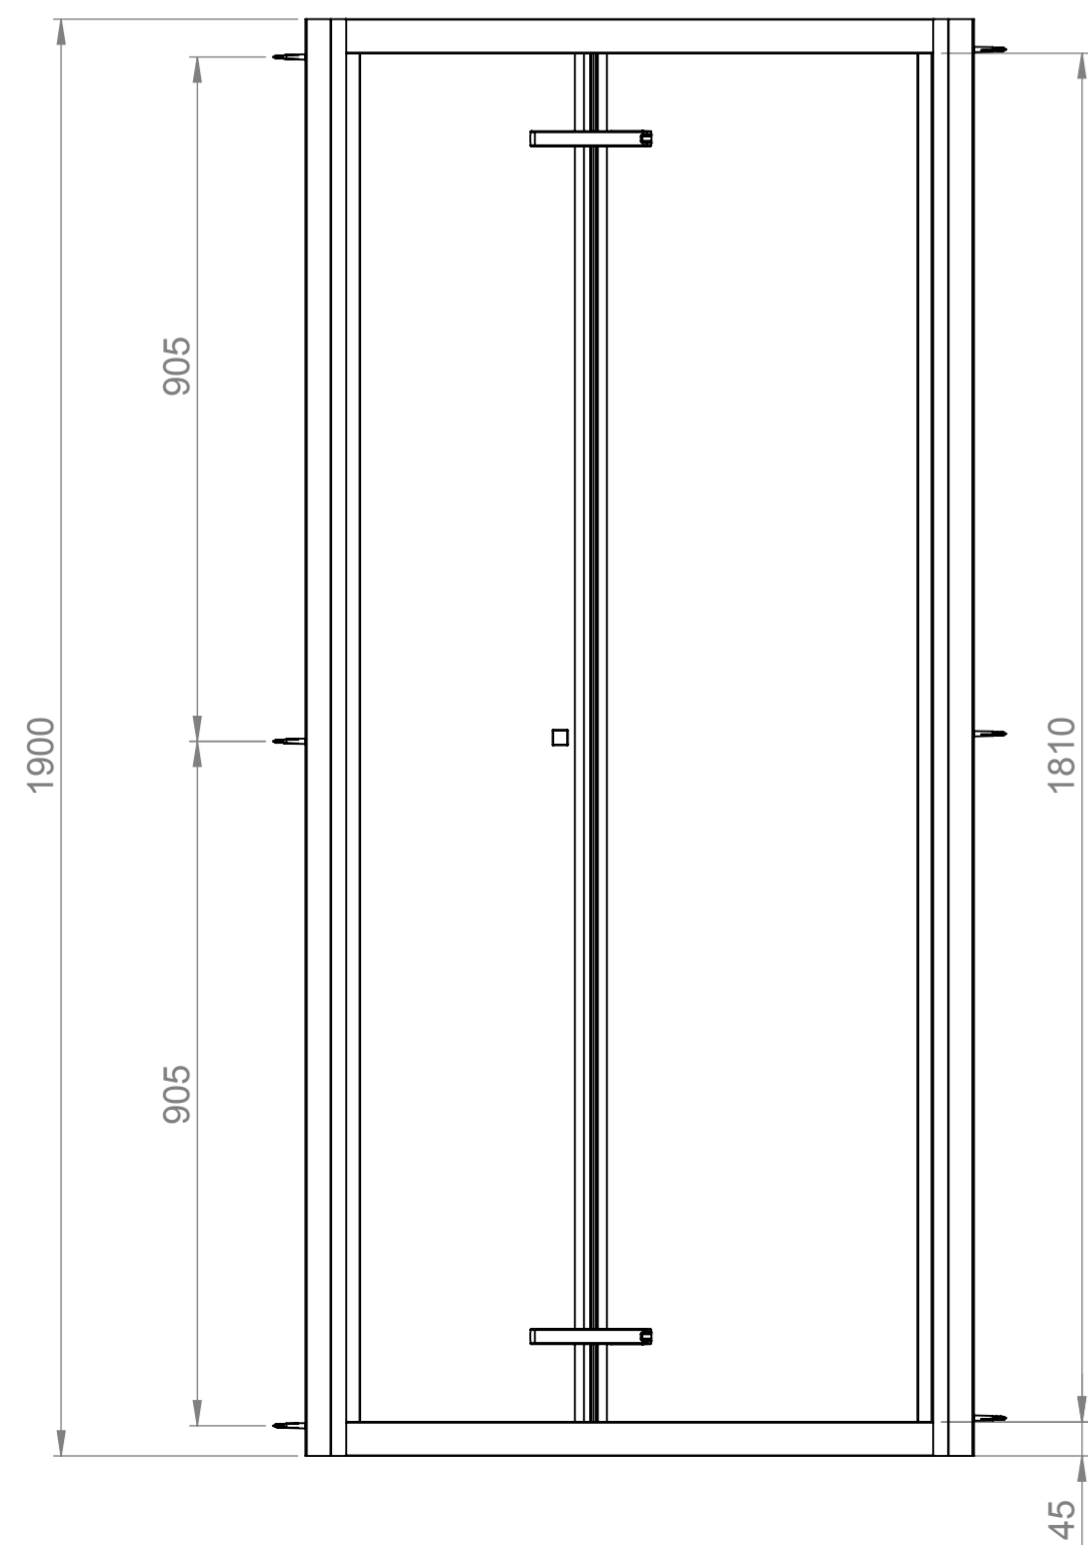

AQUALOX

BATHROOM DESIGN

Art. No. 1193812 - 760mm BiFold Door

Glass thickness 6mm
Anti-Calc glass coating
Wall profile adjustment 20mm per profile
Door reversible for right and left hand opening

TOP VIEW - OPENING SPACE REQUIREMENTS

FRONT VIEW

SIDE VIEW

EXTERIOR VIEW

INTERIOR VIEW

AQUALOX

BATHROOM DESIGN

Art. No. 1193814 - 800mm BiFold Door

Glass thickness 6mm
Anti-Calc glass coating
Wall profile adjustment 20mm per profile
Door reversible for right and left hand opening

TOP VIEW - OPENING
SPACE REQUIREMENTS

FRONT VIEW

SIDE VIEW

EXTERIOR VIEW

INTERIOR VIEW

AQUALOX

BATHROOM DESIGN

Art. No. 1193796 - 900mm BiFold Door

Glass thickness 6mm
Anti-Calc glass coating
Wall profile adjustment 20mm per profile
Door reversible for right and left hand opening

TOP VIEW - OPENING
SPACE REQUIREMENTS

FRONT VIEW

SIDE VIEW

EXTERIOR VIEW