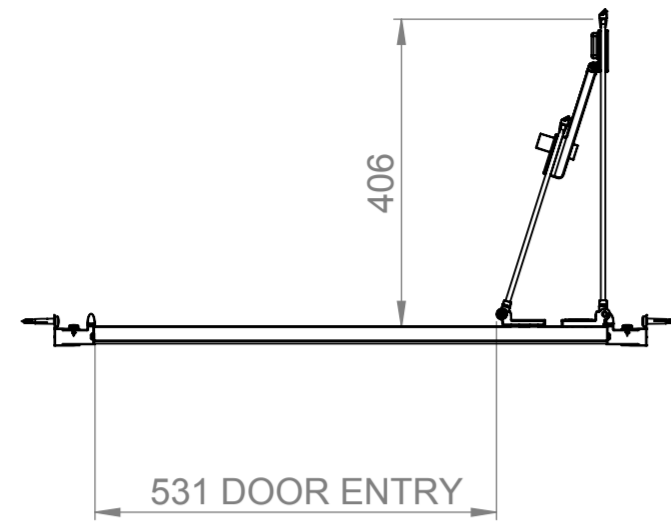

AQUALOX

BATHROOM DESIGN

Art. No. 1193812 - 760mm BiFold Door

Glass thickness 6mm
Anti-Calc glass coating
Wall profile adjustment 20mm per profile
Door reversible for right and left hand opening

TOP VIEW - OPENING SPACE REQUIREMENTS

FRONT VIEW

SIDE VIEW

EXTERIOR VIEW

INTERIOR VIEW

AQUALOX

BATHROOM DESIGN

Art. No. 1193814 - 800mm BiFold Door

Glass thickness 6mm
Anti-Calc glass coating
Wall profile adjustment 20mm per profile
Door reversible for right and left hand opening

TOP VIEW - OPENING
SPACE REQUIREMENTS

FRONT VIEW

SIDE VIEW

EXTERIOR VIEW

INTERIOR VIEW

AQUALOX

BATHROOM DESIGN

Art. No. 1193796 - 900mm BiFold Door

Glass thickness 6mm
Anti-Calc glass coating
Wall profile adjustment 20mm per profile
Door reversible for right and left hand opening

TOP VIEW - OPENING
SPACE REQUIREMENTS

FRONT VIEW

SIDE VIEW

EXTERIOR VIEW