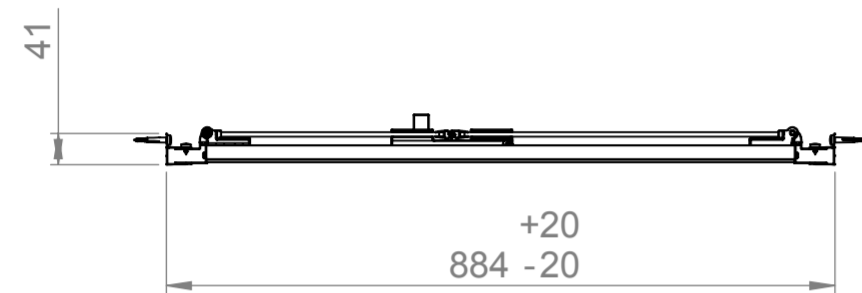

AQUALOX

BATHROOM DESIGN

Art. No. 1193812 - 760mm BiFold Door

Glass thickness 6mm
Anti-Calc glass coating
Wall profile adjustment 20mm per profile
Door reversible for right and left hand opening

TOP VIEW - OPENING SPACE REQUIREMENTS

FRONT VIEW

SIDE VIEW

EXTERIOR VIEW

INTERIOR VIEW

AQUALOX

BATHROOM DESIGN

Art. No. 1193814 - 800mm BiFold Door

Glass thickness 6mm
Anti-Calc glass coating
Wall profile adjustment 20mm per profile
Door reversible for right and left hand opening

TOP VIEW - OPENING
SPACE REQUIREMENTS

FRONT VIEW

SIDE VIEW

EXTERIOR VIEW

INTERIOR VIEW

AQUALOX

BATHROOM DESIGN

Art. No. 1193796 - 900mm BiFold Door

Glass thickness 6mm
Anti-Calc glass coating
Wall profile adjustment 20mm per profile
Door reversible for right and left hand opening

TOP VIEW - OPENING
SPACE REQUIREMENTS

FRONT VIEW

SIDE VIEW

EXTERIOR VIEW