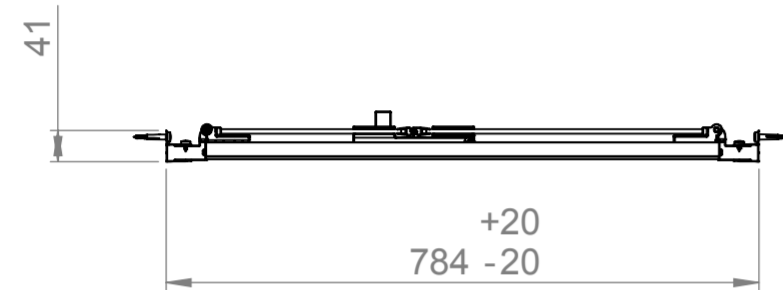

AQUALOX

BATHROOM DESIGN

Art. No. 1193812 - 760mm BiFold Door

Glass thickness 6mm
Anti-Calc glass coating
Wall profile adjustment 20mm per profile
Door reversible for right and left hand opening

TOP VIEW - OPENING SPACE REQUIREMENTS

FRONT VIEW

SIDE VIEW

EXTERIOR VIEW

INTERIOR VIEW

AQUALOX

BATHROOM DESIGN

Art. No. 1193814 - 800mm BiFold Door

Glass thickness 6mm
Anti-Calc glass coating
Wall profile adjustment 20mm per profile
Door reversible for right and left hand opening

TOP VIEW - OPENING
SPACE REQUIREMENTS

FRONT VIEW

SIDE VIEW

EXTERIOR VIEW

INTERIOR VIEW

AQUALOX

BATHROOM DESIGN

Art. No. 1193796 - 900mm BiFold Door

Glass thickness 6mm
Anti-Calc glass coating
Wall profile adjustment 20mm per profile
Door reversible for right and left hand opening

TOP VIEW - OPENING
SPACE REQUIREMENTS

FRONT VIEW

SIDE VIEW

EXTERIOR VIEW