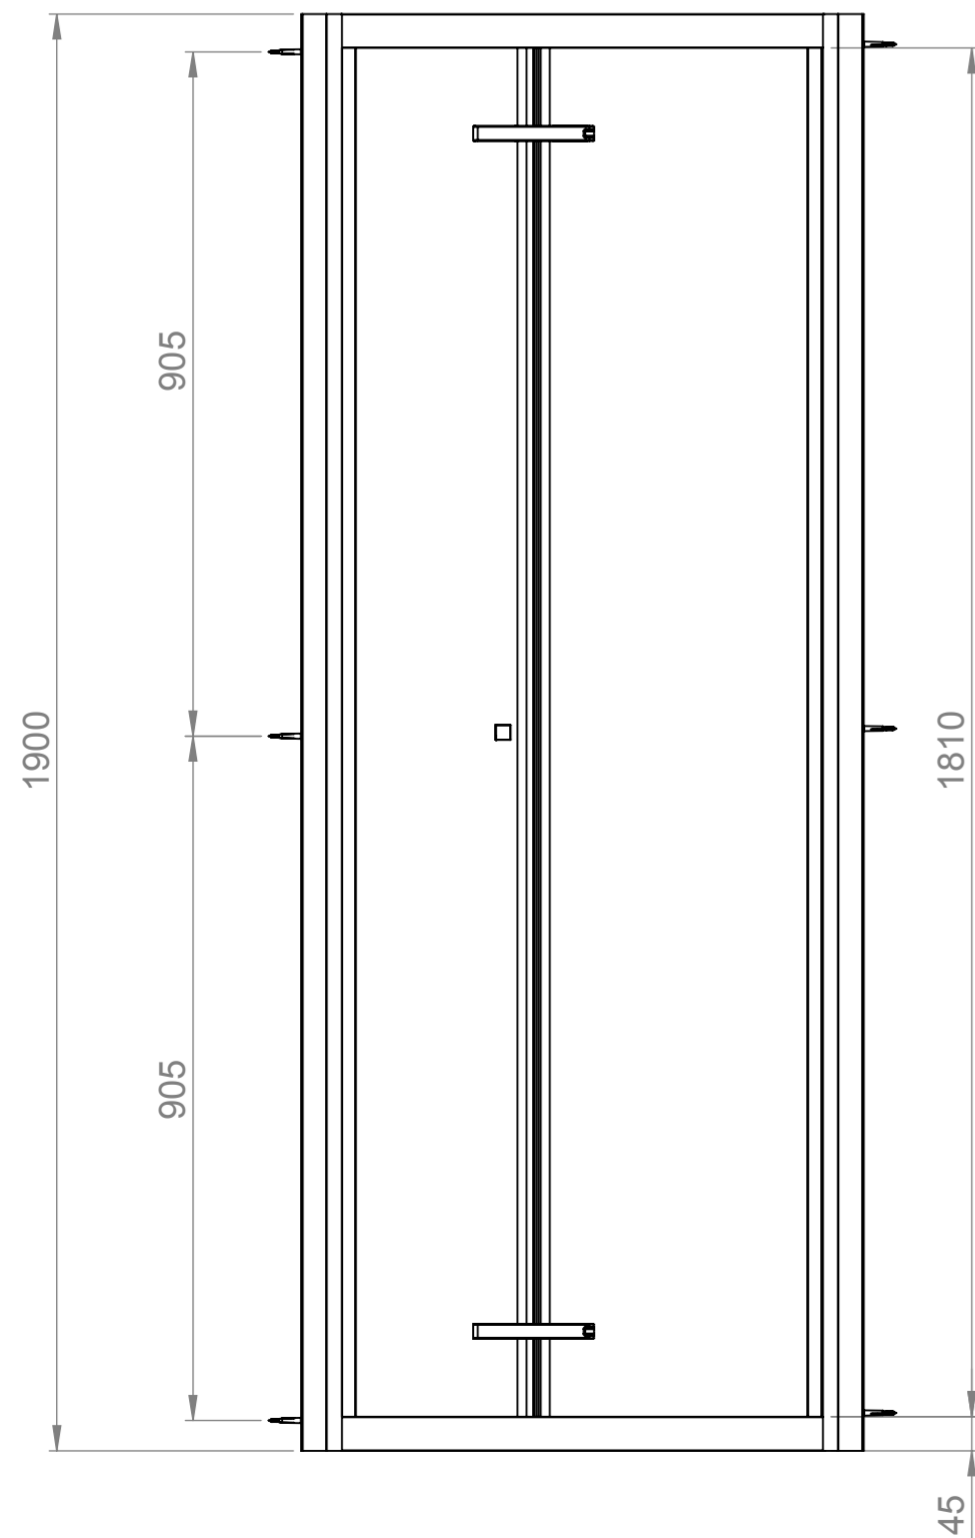

AQUALOX

BATHROOM DESIGN

Art. No. 1193812 - 760mm BiFold Door

Glass thickness 6mm
Anti-Calc glass coating
Wall profile adjustment 20mm per profile
Door reversible for right and left hand opening

TOP VIEW - OPENING SPACE REQUIREMENTS

FRONT VIEW

SIDE VIEW

EXTERIOR VIEW

INTERIOR VIEW

AQUALOX

BATHROOM DESIGN

Art. No. 1193814 - 800mm BiFold Door

Glass thickness 6mm
Anti-Calc glass coating
Wall profile adjustment 20mm per profile
Door reversible for right and left hand opening

TOP VIEW - OPENING
SPACE REQUIREMENTS

FRONT VIEW

SIDE VIEW

EXTERIOR VIEW

INTERIOR VIEW

AQUALOX

BATHROOM DESIGN

Art. No. 1193796 - 900mm BiFold Door

Glass thickness 6mm
Anti-Calc glass coating
Wall profile adjustment 20mm per profile
Door reversible for right and left hand opening

TOP VIEW - OPENING
SPACE REQUIREMENTS

FRONT VIEW

SIDE VIEW

EXTERIOR VIEW