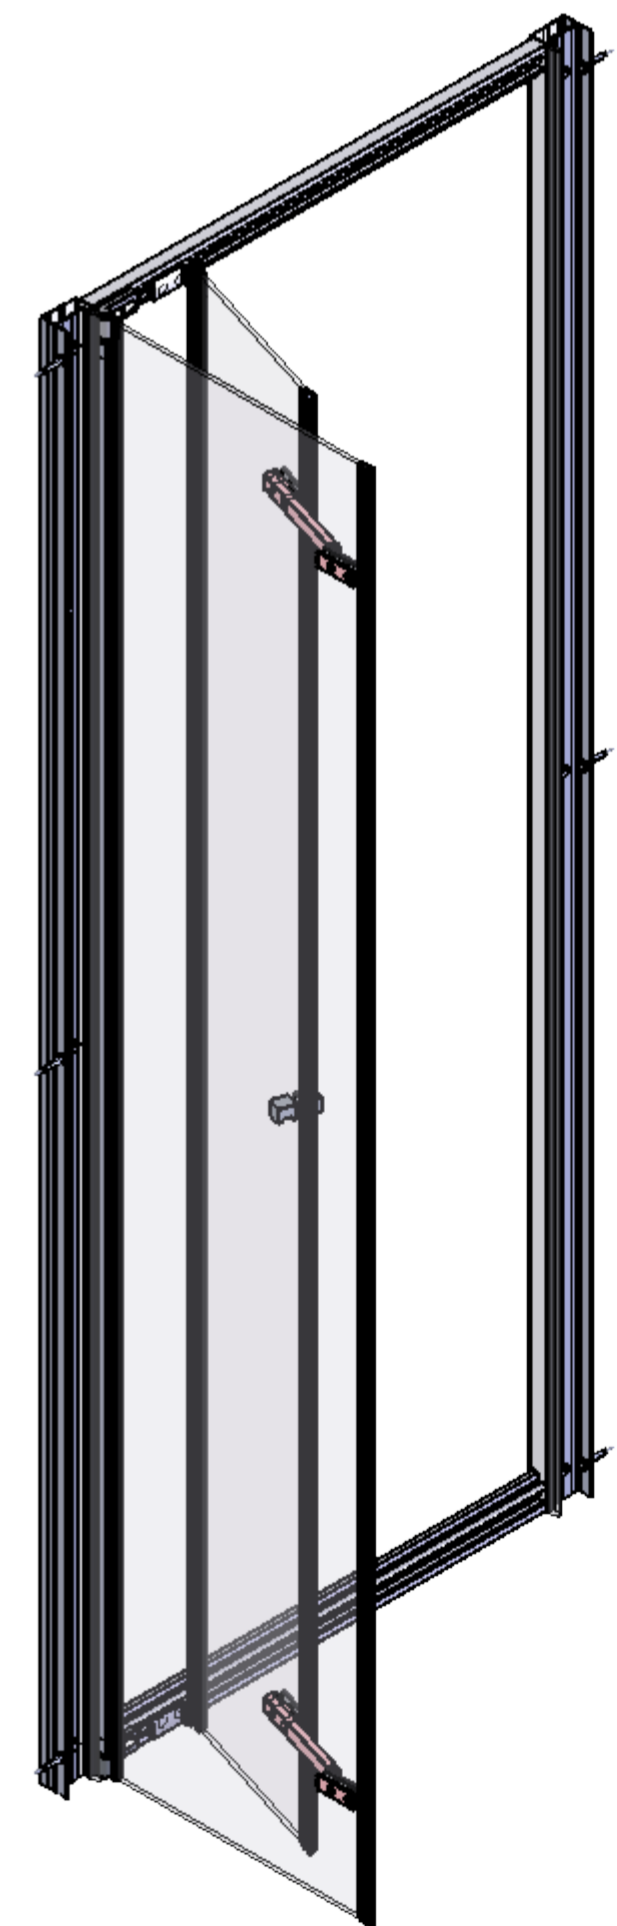

AQUALOX

BATHROOM DESIGN

Art. No. 1193812 - 760mm BiFold Door

Glass thickness 6mm
Anti-Calc glass coating
Wall profile adjustment 20mm per profile
Door reversible for right and left hand opening

TOP VIEW - OPENING SPACE REQUIREMENTS

FRONT VIEW

SIDE VIEW

EXTERIOR VIEW

INTERIOR VIEW

AQUALOX

BATHROOM DESIGN

Art. No. 1193814 - 800mm BiFold Door

Glass thickness 6mm
Anti-Calc glass coating
Wall profile adjustment 20mm per profile
Door reversible for right and left hand opening

TOP VIEW - OPENING
SPACE REQUIREMENTS

FRONT VIEW

SIDE VIEW

EXTERIOR VIEW

INTERIOR VIEW

AQUALOX

BATHROOM DESIGN

Art. No. 1193796 - 900mm BiFold Door

Glass thickness 6mm
Anti-Calc glass coating
Wall profile adjustment 20mm per profile
Door reversible for right and left hand opening

TOP VIEW - OPENING
SPACE REQUIREMENTS

FRONT VIEW

SIDE VIEW

EXTERIOR VIEW