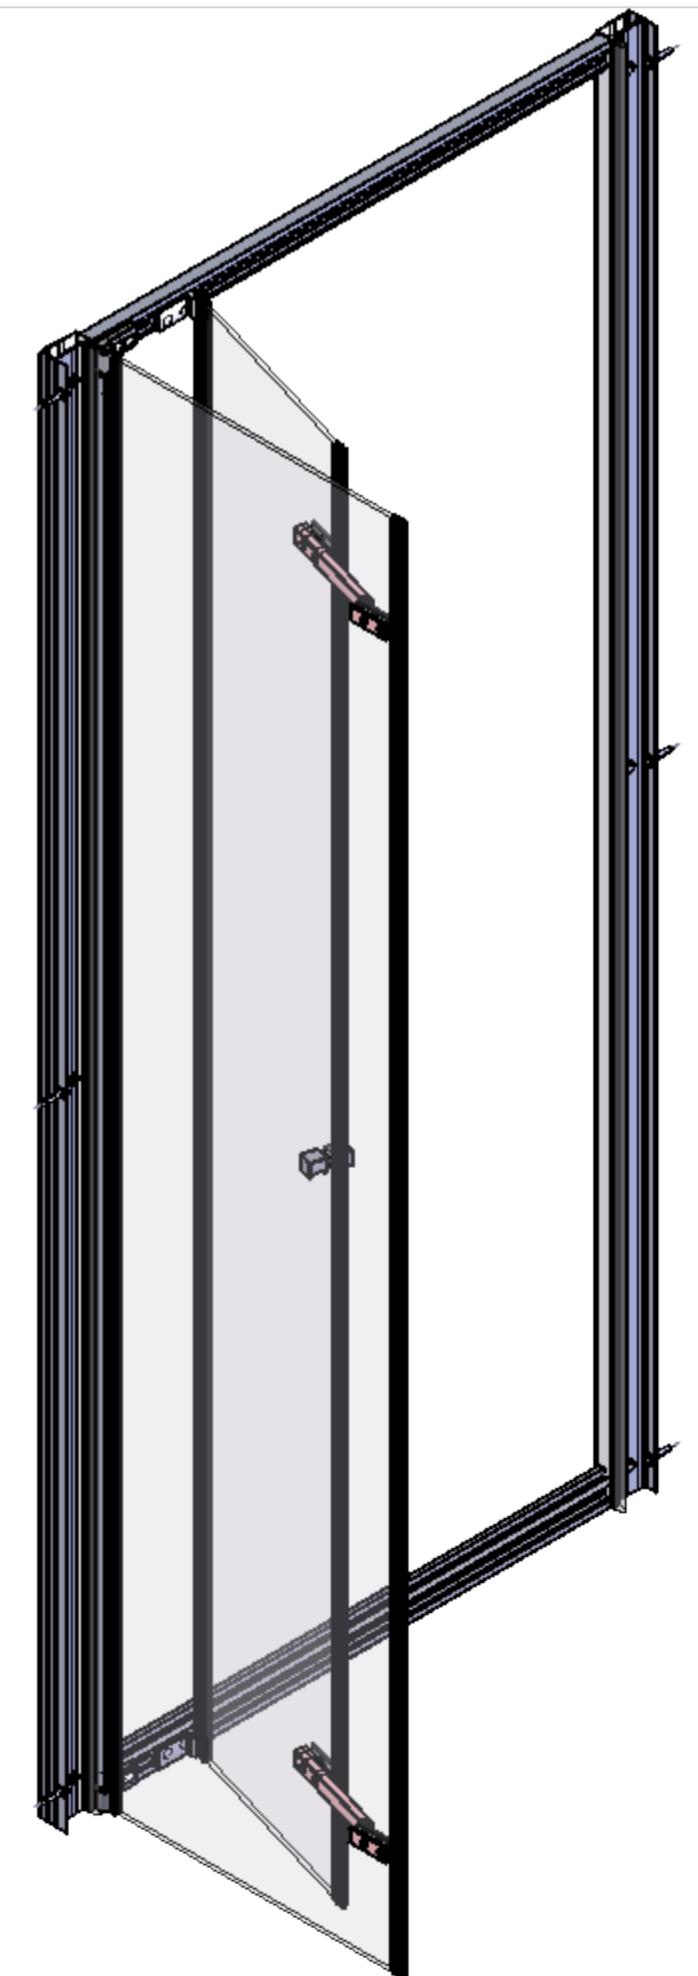

AQUALOX

BATHROOM DESIGN

Art. No. 1193812 - 760mm BiFold Door

Glass thickness 6mm
Anti-Calc glass coating
Wall profile adjustment 20mm per profile
Door reversible for right and left hand opening

TOP VIEW - OPENING SPACE REQUIREMENTS

FRONT VIEW

SIDE VIEW

EXTERIOR VIEW

INTERIOR VIEW

AQUALOX

BATHROOM DESIGN

Art. No. 1193814 - 800mm BiFold Door

Glass thickness 6mm
Anti-Calc glass coating
Wall profile adjustment 20mm per profile
Door reversible for right and left hand opening

TOP VIEW - OPENING
SPACE REQUIREMENTS

FRONT VIEW

SIDE VIEW

EXTERIOR VIEW

INTERIOR VIEW

AQUALOX

BATHROOM DESIGN

Art. No. 1193796 - 900mm BiFold Door

Glass thickness 6mm
Anti-Calc glass coating
Wall profile adjustment 20mm per profile
Door reversible for right and left hand opening

TOP VIEW - OPENING
SPACE REQUIREMENTS

FRONT VIEW

SIDE VIEW

EXTERIOR VIEW