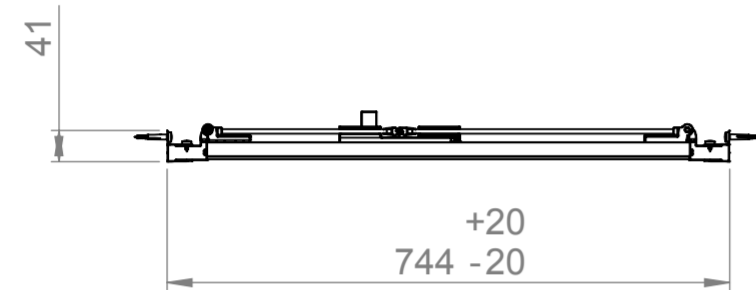

AQUALOX

BATHROOM DESIGN

Art. No. 1193812 - 760mm BiFold Door

Glass thickness 6mm
Anti-Calc glass coating
Wall profile adjustment 20mm per profile
Door reversible for right and left hand opening

TOP VIEW - OPENING SPACE REQUIREMENTS

FRONT VIEW

SIDE VIEW

EXTERIOR VIEW

INTERIOR VIEW

AQUALOX

BATHROOM DESIGN

Art. No. 1193814 - 800mm BiFold Door

Glass thickness 6mm
Anti-Calc glass coating
Wall profile adjustment 20mm per profile
Door reversible for right and left hand opening

TOP VIEW - OPENING
SPACE REQUIREMENTS

FRONT VIEW

SIDE VIEW

EXTERIOR VIEW

INTERIOR VIEW

AQUALOX

BATHROOM DESIGN

Art. No. 1193796 - 900mm BiFold Door

Glass thickness 6mm
Anti-Calc glass coating
Wall profile adjustment 20mm per profile
Door reversible for right and left hand opening

TOP VIEW - OPENING
SPACE REQUIREMENTS

FRONT VIEW

SIDE VIEW

EXTERIOR VIEW