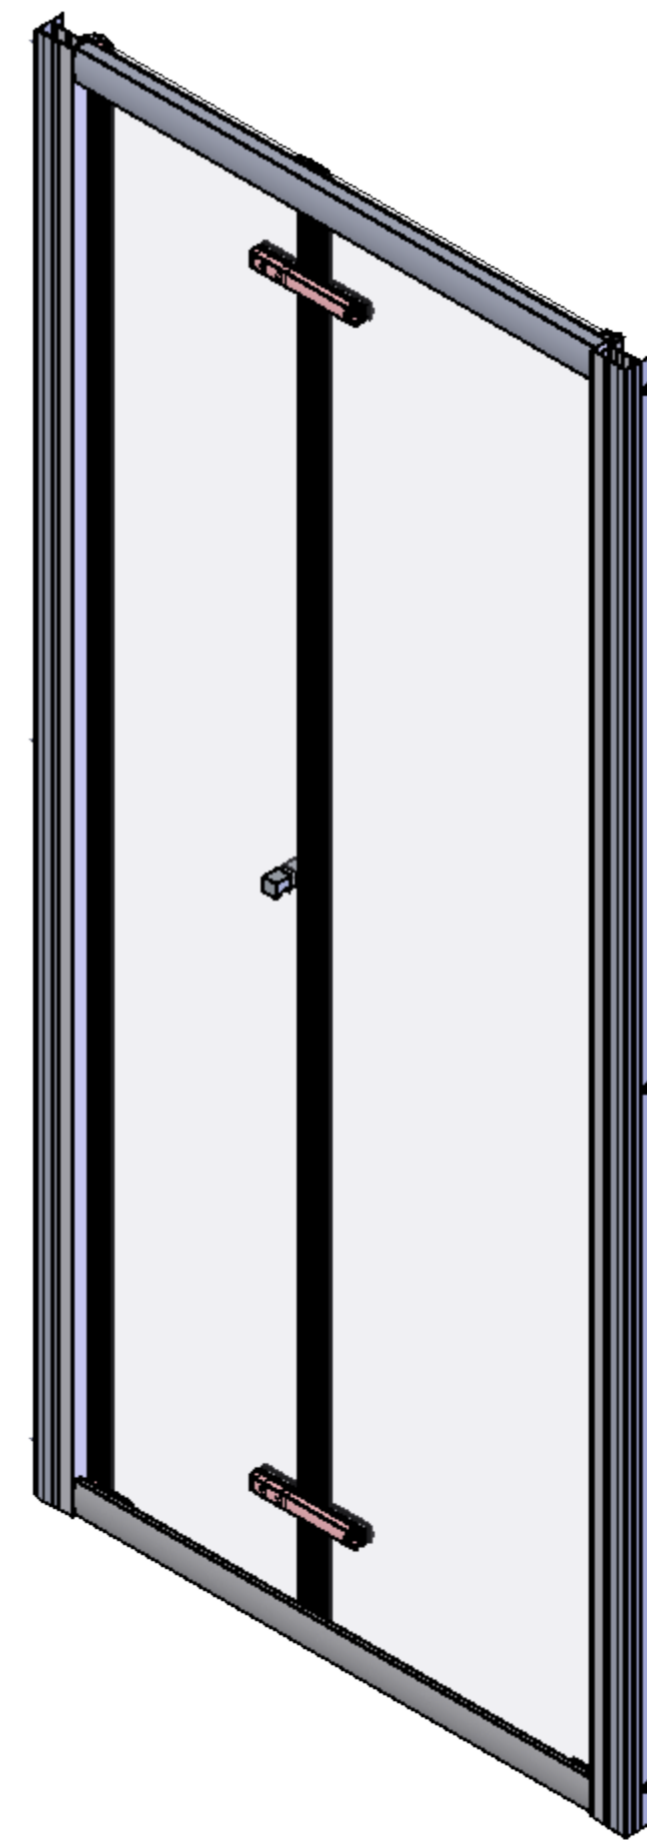

AQUALOX

BATHROOM DESIGN

Art. No. 1193812 - 760mm BiFold Door

Glass thickness 6mm
Anti-Calc glass coating
Wall profile adjustment 20mm per profile
Door reversible for right and left hand opening

TOP VIEW - OPENING SPACE REQUIREMENTS

FRONT VIEW

SIDE VIEW

EXTERIOR VIEW

INTERIOR VIEW

AQUALOX

BATHROOM DESIGN

Art. No. 1193814 - 800mm BiFold Door

Glass thickness 6mm
Anti-Calc glass coating
Wall profile adjustment 20mm per profile
Door reversible for right and left hand opening

TOP VIEW - OPENING
SPACE REQUIREMENTS

FRONT VIEW

SIDE VIEW

EXTERIOR VIEW

INTERIOR VIEW

AQUALOX

BATHROOM DESIGN

Art. No. 1193796 - 900mm BiFold Door

Glass thickness 6mm
Anti-Calc glass coating
Wall profile adjustment 20mm per profile
Door reversible for right and left hand opening

TOP VIEW - OPENING
SPACE REQUIREMENTS

FRONT VIEW

SIDE VIEW

EXTERIOR VIEW