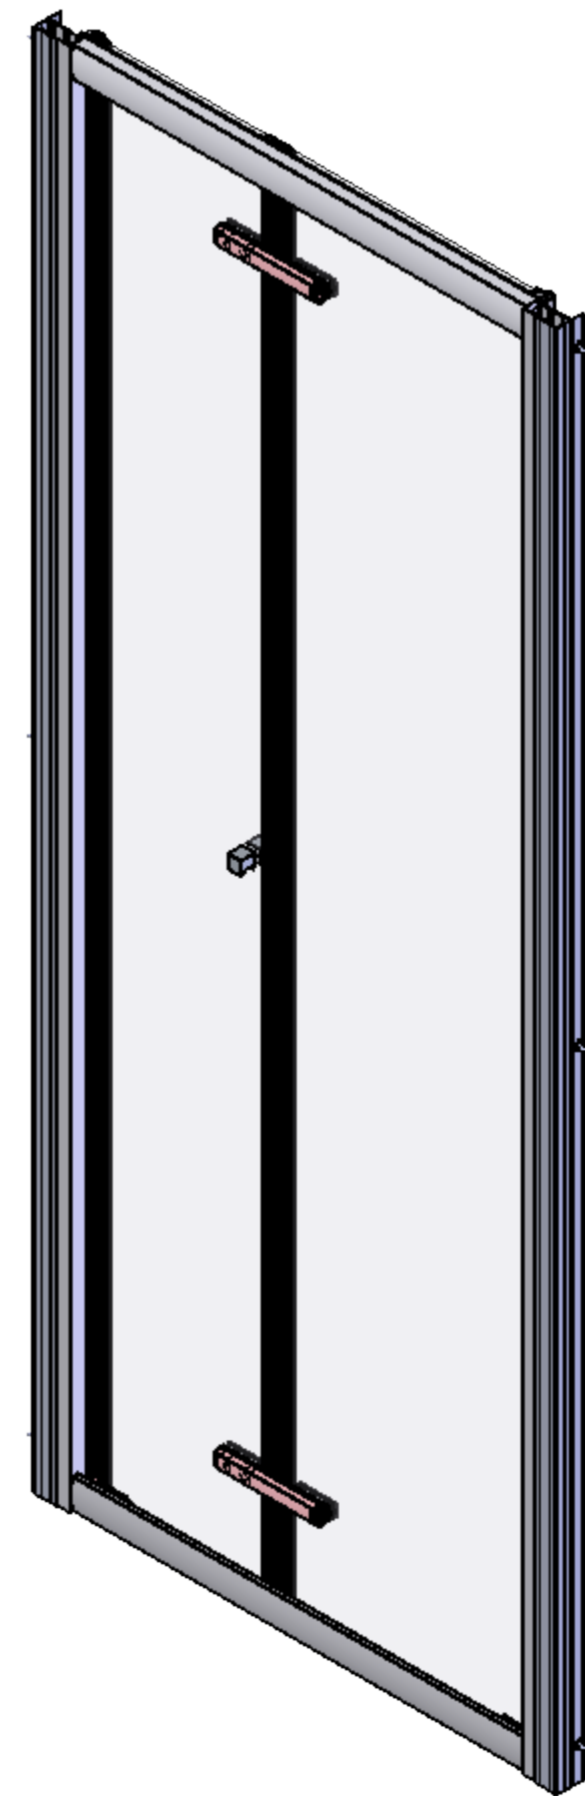

AQUALOX

BATHROOM DESIGN

Art. No. 1193812 - 760mm BiFold Door

Glass thickness 6mm
Anti-Calc glass coating
Wall profile adjustment 20mm per profile
Door reversible for right and left hand opening

TOP VIEW - OPENING SPACE REQUIREMENTS

FRONT VIEW

SIDE VIEW

EXTERIOR VIEW

INTERIOR VIEW

AQUALOX

BATHROOM DESIGN

Art. No. 1193814 - 800mm BiFold Door

Glass thickness 6mm
Anti-Calc glass coating
Wall profile adjustment 20mm per profile
Door reversible for right and left hand opening

TOP VIEW - OPENING
SPACE REQUIREMENTS

FRONT VIEW

SIDE VIEW

EXTERIOR VIEW

INTERIOR VIEW

AQUALOX

BATHROOM DESIGN

Art. No. 1193796 - 900mm BiFold Door

Glass thickness 6mm
Anti-Calc glass coating
Wall profile adjustment 20mm per profile
Door reversible for right and left hand opening

TOP VIEW - OPENING
SPACE REQUIREMENTS

FRONT VIEW

SIDE VIEW

EXTERIOR VIEW