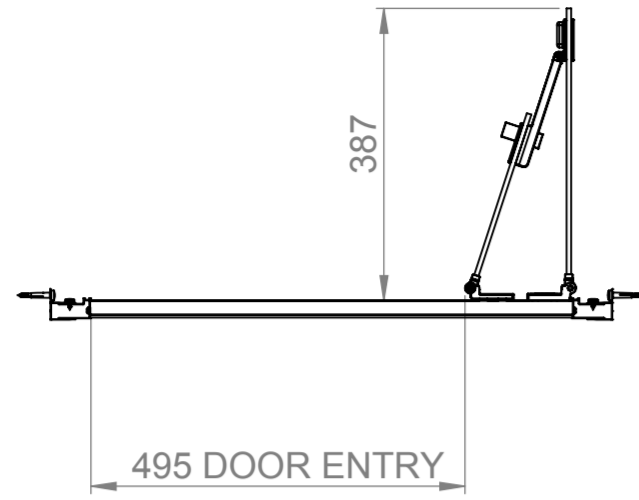

AQUALOX

BATHROOM DESIGN

Art. No. 1193812 - 760mm BiFold Door

Glass thickness 6mm
Anti-Calc glass coating
Wall profile adjustment 20mm per profile
Door reversible for right and left hand opening

TOP VIEW - OPENING SPACE REQUIREMENTS

FRONT VIEW

SIDE VIEW

EXTERIOR VIEW

INTERIOR VIEW

AQUALOX

BATHROOM DESIGN

Art. No. 1193814 - 800mm BiFold Door

Glass thickness 6mm
Anti-Calc glass coating
Wall profile adjustment 20mm per profile
Door reversible for right and left hand opening

TOP VIEW - OPENING
SPACE REQUIREMENTS

FRONT VIEW

SIDE VIEW

EXTERIOR VIEW

INTERIOR VIEW

AQUALOX

BATHROOM DESIGN

Art. No. 1193796 - 900mm BiFold Door

Glass thickness 6mm
Anti-Calc glass coating
Wall profile adjustment 20mm per profile
Door reversible for right and left hand opening

TOP VIEW - OPENING
SPACE REQUIREMENTS

FRONT VIEW

SIDE VIEW

EXTERIOR VIEW