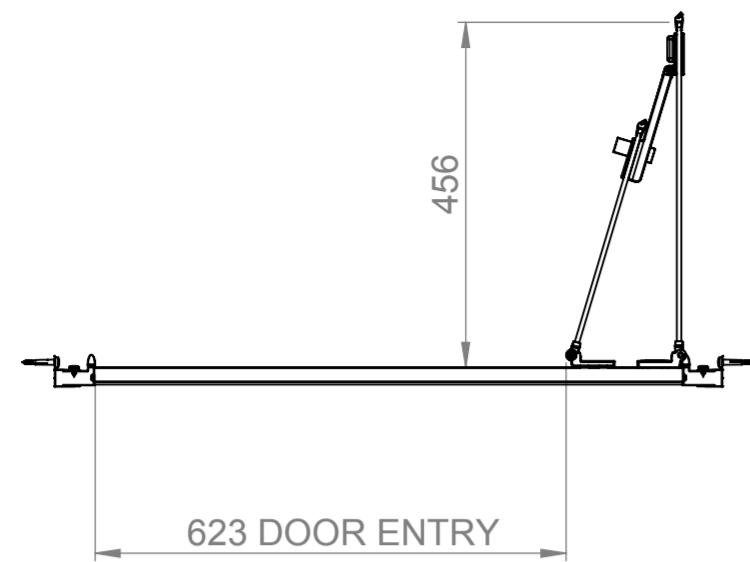

AQUALOX

BATHROOM DESIGN

Art. No. 1193812 - 760mm BiFold Door

Glass thickness 6mm
Anti-Calc glass coating
Wall profile adjustment 20mm per profile
Door reversible for right and left hand opening

TOP VIEW - OPENING SPACE REQUIREMENTS

FRONT VIEW

SIDE VIEW

EXTERIOR VIEW

INTERIOR VIEW

AQUALOX

BATHROOM DESIGN

Art. No. 1193814 - 800mm BiFold Door

Glass thickness 6mm
Anti-Calc glass coating
Wall profile adjustment 20mm per profile
Door reversible for right and left hand opening

TOP VIEW - OPENING
SPACE REQUIREMENTS

FRONT VIEW

SIDE VIEW

EXTERIOR VIEW

INTERIOR VIEW

AQUALOX

BATHROOM DESIGN

Art. No. 1193796 - 900mm BiFold Door

Glass thickness 6mm
Anti-Calc glass coating
Wall profile adjustment 20mm per profile
Door reversible for right and left hand opening

TOP VIEW - OPENING
SPACE REQUIREMENTS

FRONT VIEW

SIDE VIEW

EXTERIOR VIEW