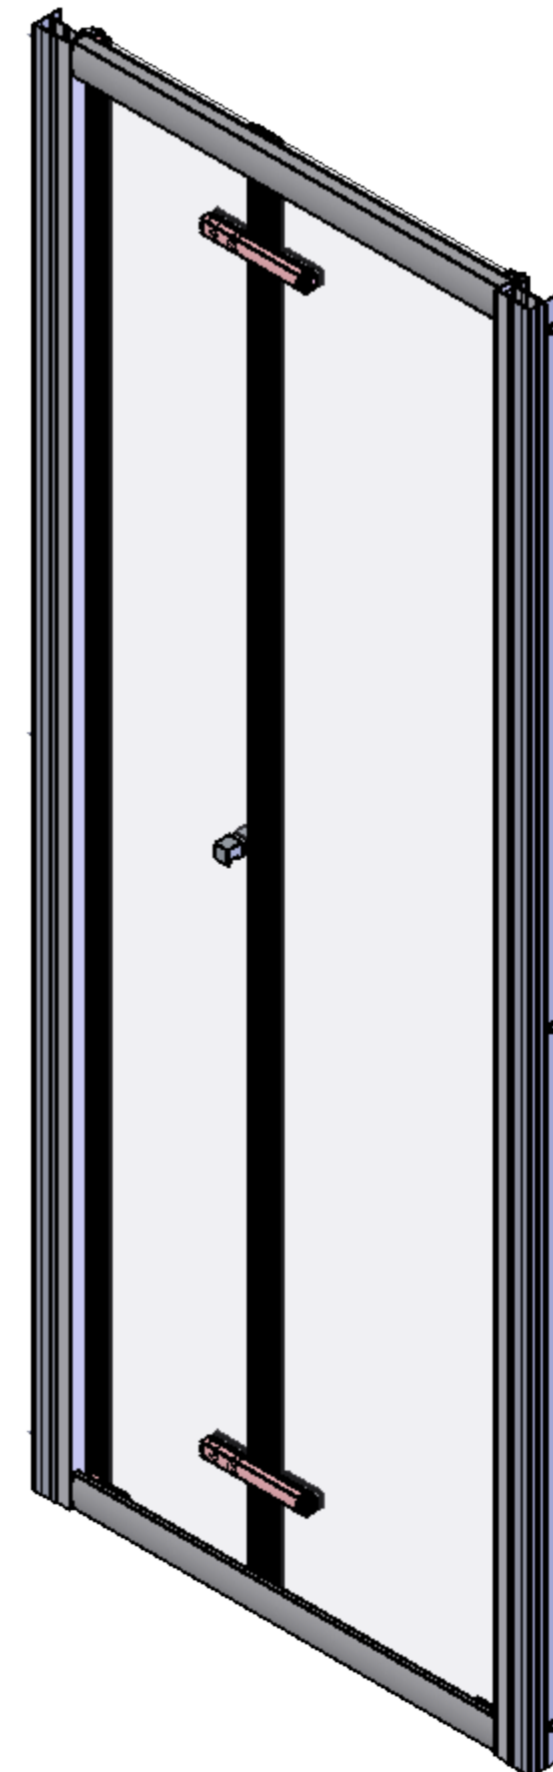

AQUALOX

BATHROOM DESIGN

Art. No. 1193812 - 760mm BiFold Door

Glass thickness 6mm
Anti-Calc glass coating
Wall profile adjustment 20mm per profile
Door reversible for right and left hand opening

TOP VIEW - OPENING SPACE REQUIREMENTS

FRONT VIEW

SIDE VIEW

EXTERIOR VIEW

INTERIOR VIEW

AQUALOX

BATHROOM DESIGN

Art. No. 1193814 - 800mm BiFold Door

Glass thickness 6mm
Anti-Calc glass coating
Wall profile adjustment 20mm per profile
Door reversible for right and left hand opening

TOP VIEW - OPENING
SPACE REQUIREMENTS

FRONT VIEW

SIDE VIEW

EXTERIOR VIEW

INTERIOR VIEW

AQUALOX

BATHROOM DESIGN

Art. No. 1193796 - 900mm BiFold Door

Glass thickness 6mm
Anti-Calc glass coating
Wall profile adjustment 20mm per profile
Door reversible for right and left hand opening

TOP VIEW - OPENING
SPACE REQUIREMENTS

FRONT VIEW

SIDE VIEW

EXTERIOR VIEW