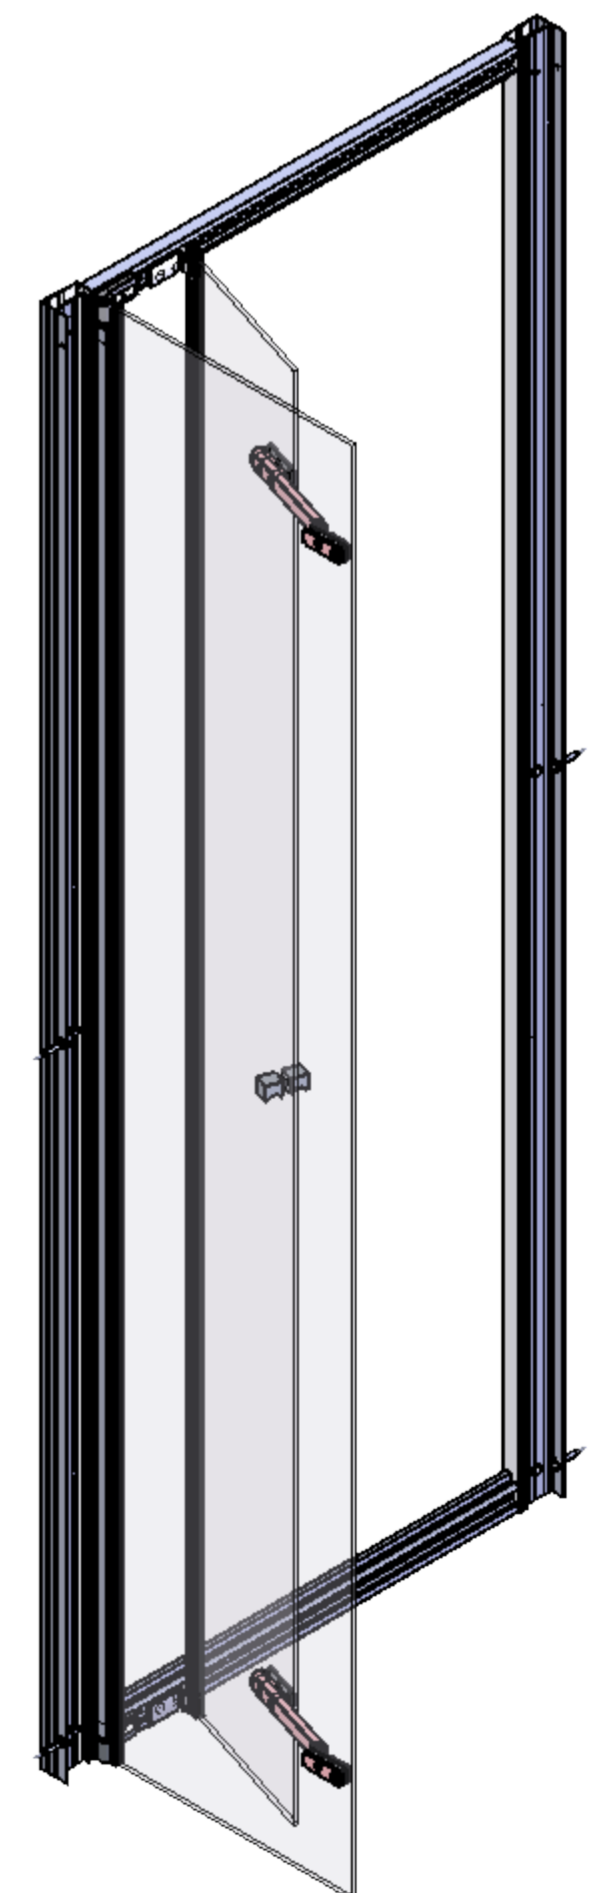

AQUALOX

BATHROOM DESIGN

Art. No. 1193812 - 760mm BiFold Door

Glass thickness 6mm
Anti-Calc glass coating
Wall profile adjustment 20mm per profile
Door reversible for right and left hand opening

TOP VIEW - OPENING SPACE REQUIREMENTS

FRONT VIEW

SIDE VIEW

EXTERIOR VIEW

INTERIOR VIEW

AQUALOX

BATHROOM DESIGN

Art. No. 1193814 - 800mm BiFold Door

Glass thickness 6mm
Anti-Calc glass coating
Wall profile adjustment 20mm per profile
Door reversible for right and left hand opening

TOP VIEW - OPENING
SPACE REQUIREMENTS

FRONT VIEW

SIDE VIEW

EXTERIOR VIEW

INTERIOR VIEW

AQUALOX

BATHROOM DESIGN

Art. No. 1193796 - 900mm BiFold Door

Glass thickness 6mm
Anti-Calc glass coating
Wall profile adjustment 20mm per profile
Door reversible for right and left hand opening

TOP VIEW - OPENING
SPACE REQUIREMENTS

FRONT VIEW

SIDE VIEW

EXTERIOR VIEW