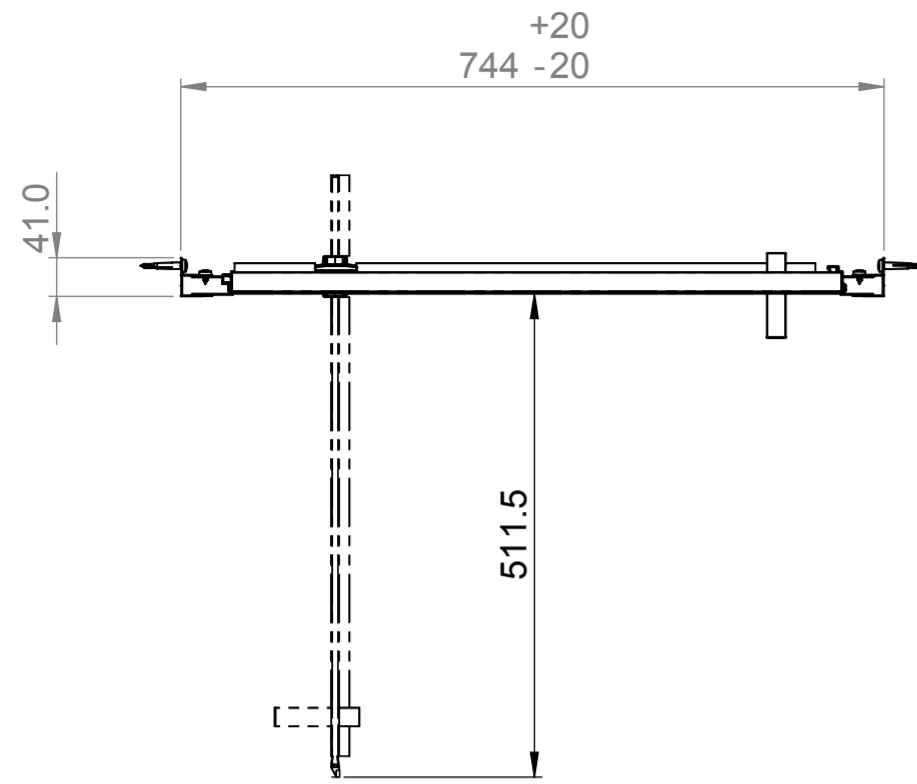

AQUALOX

BATHROOM DESIGN

Art. No. 1193813 - 760mm Pivot Door

Glass thickness 6mm
Anti-Calc glass coating
Wall profile adjustment 20mm per profile
Door reversible for right and left hand opening

TOP VIEW - OPENING
SPACE REQUIREMENTS

FRONT VIEW

SIDE VIEW

EXTERIOR VIEW

INTERIOR VIEW

AQUALOX

BATHROOM DESIGN

Art. No. 1193797 - 800mm Pivot Door

Glass thickness 6mm
Anti-Calc glass coating
Wall profile adjustment 20mm per profile
Door reversible for right and left hand opening

TOP VIEW - OPENING
SPACE REQUIREMENTS

FRONT VIEW

SIDE VIEW

EXTERIOR VIEW

INTERIOR VIEW

AQUALOX

BATHROOM DESIGN

Art. No. 1193800 - 900mm Pivot Door

Glass thickness 6mm
Anti-Calc glass coating
Wall profile adjustment 20mm per profile
Door reversible for right and left hand opening

TOP VIEW - OPENING
SPACE REQUIREMENTS

FRONT VIEW

SIDE VIEW

EXTERIOR VIEW