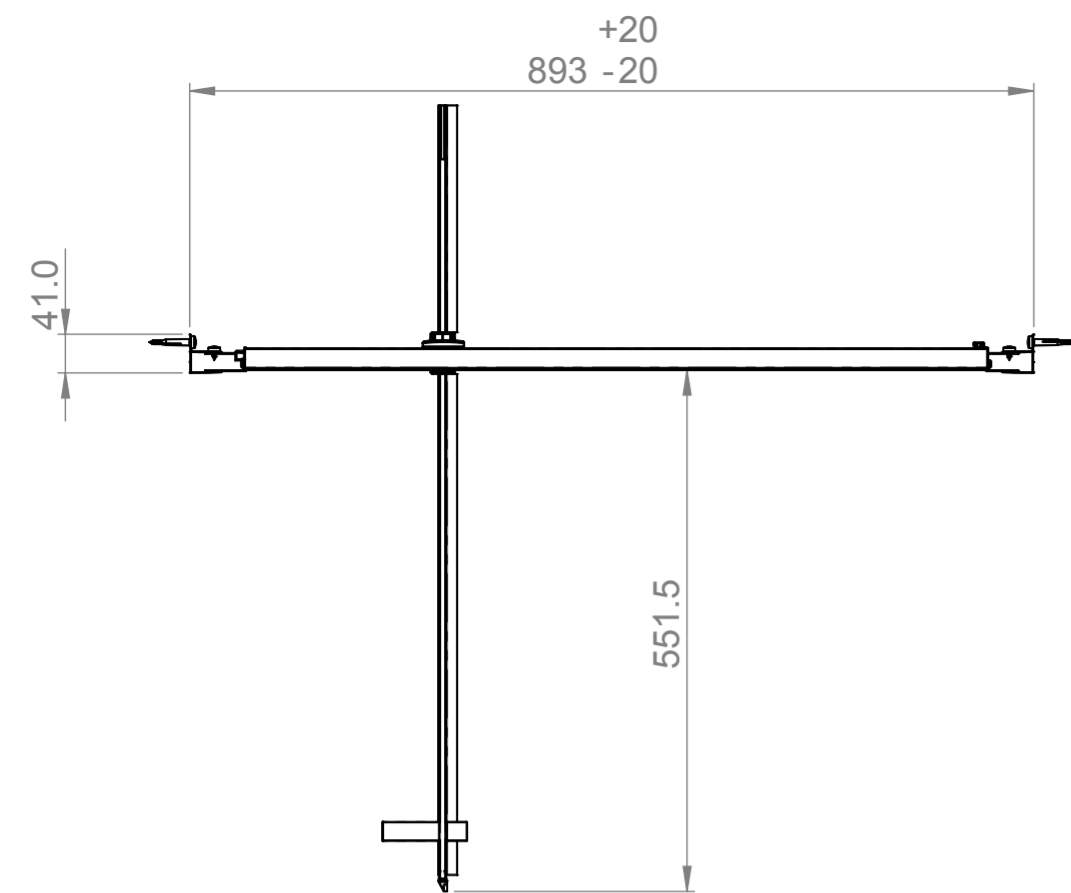

AQUALOX

BATHROOM DESIGN

Art. No. 1193813 - 760mm Pivot Door

Glass thickness 6mm
Anti-Calc glass coating
Wall profile adjustment 20mm per profile
Door reversible for right and left hand opening

TOP VIEW - OPENING
SPACE REQUIREMENTS

FRONT VIEW

SIDE VIEW

EXTERIOR VIEW

INTERIOR VIEW

AQUALOX

BATHROOM DESIGN

Art. No. 1193797 - 800mm Pivot Door

Glass thickness 6mm
Anti-Calc glass coating
Wall profile adjustment 20mm per profile
Door reversible for right and left hand opening

TOP VIEW - OPENING
SPACE REQUIREMENTS

FRONT VIEW

SIDE VIEW

EXTERIOR VIEW

INTERIOR VIEW

AQUALOX

BATHROOM DESIGN

Art. No. 1193800 - 900mm Pivot Door

Glass thickness 6mm
Anti-Calc glass coating
Wall profile adjustment 20mm per profile
Door reversible for right and left hand opening

TOP VIEW - OPENING
SPACE REQUIREMENTS

FRONT VIEW

SIDE VIEW

EXTERIOR VIEW