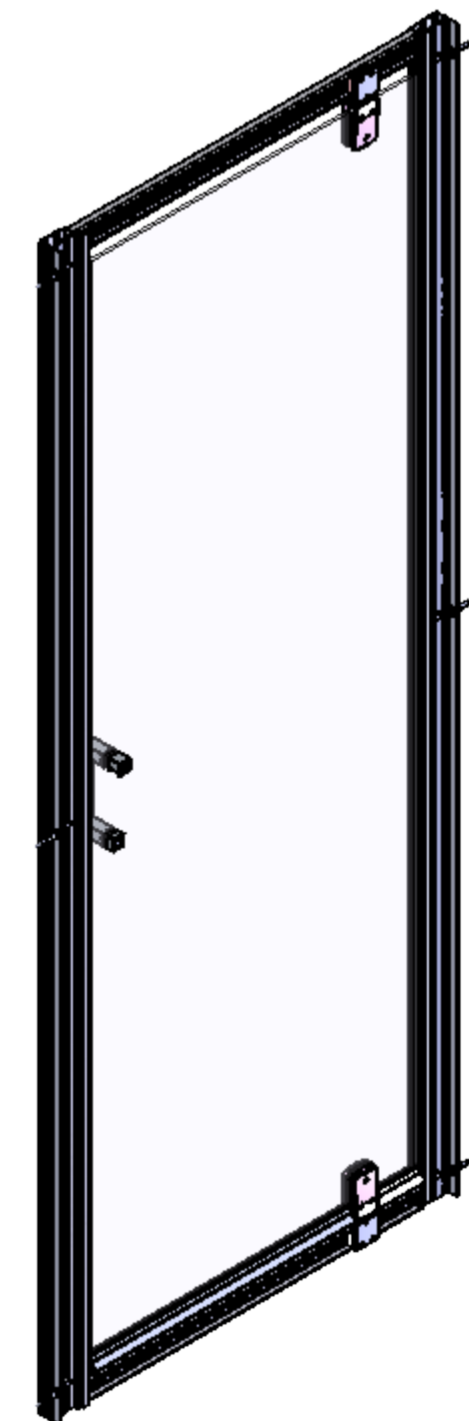

AQUALOX

BATHROOM DESIGN

Art. No. 1193813 - 760mm Pivot Door

Glass thickness 6mm
Anti-Calc glass coating
Wall profile adjustment 20mm per profile
Door reversible for right and left hand opening

TOP VIEW - OPENING
SPACE REQUIREMENTS

FRONT VIEW

SIDE VIEW

EXTERIOR VIEW

INTERIOR VIEW

AQUALOX

BATHROOM DESIGN

Art. No. 1193797 - 800mm Pivot Door

Glass thickness 6mm
Anti-Calc glass coating
Wall profile adjustment 20mm per profile
Door reversible for right and left hand opening

TOP VIEW - OPENING
SPACE REQUIREMENTS

FRONT VIEW

SIDE VIEW

EXTERIOR VIEW

INTERIOR VIEW

AQUALOX

BATHROOM DESIGN

Art. No. 1193800 - 900mm Pivot Door

Glass thickness 6mm
Anti-Calc glass coating
Wall profile adjustment 20mm per profile
Door reversible for right and left hand opening

TOP VIEW - OPENING
SPACE REQUIREMENTS

FRONT VIEW

SIDE VIEW

EXTERIOR VIEW