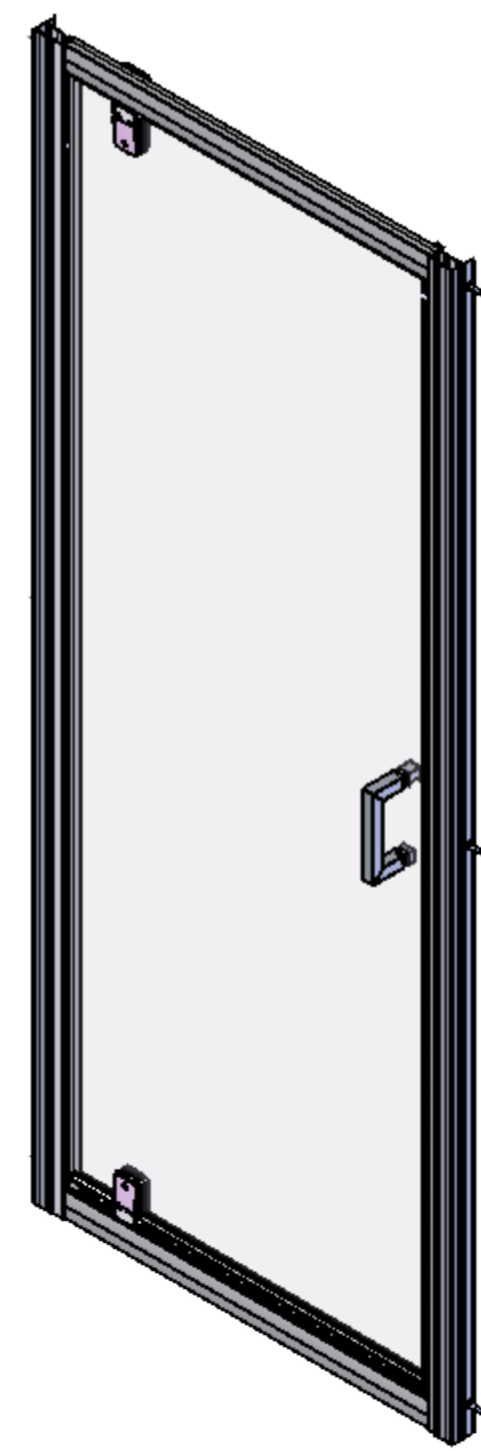

AQUALOX

BATHROOM DESIGN

Art. No. 1193813 - 760mm Pivot Door

Glass thickness 6mm
Anti-Calc glass coating
Wall profile adjustment 20mm per profile
Door reversible for right and left hand opening

TOP VIEW - OPENING
SPACE REQUIREMENTS

FRONT VIEW

SIDE VIEW

EXTERIOR VIEW

INTERIOR VIEW

AQUALOX

BATHROOM DESIGN

Art. No. 1193797 - 800mm Pivot Door

Glass thickness 6mm
Anti-Calc glass coating
Wall profile adjustment 20mm per profile
Door reversible for right and left hand opening

TOP VIEW - OPENING
SPACE REQUIREMENTS

FRONT VIEW

SIDE VIEW

EXTERIOR VIEW

INTERIOR VIEW

AQUALOX

BATHROOM DESIGN

Art. No. 1193800 - 900mm Pivot Door

Glass thickness 6mm
Anti-Calc glass coating
Wall profile adjustment 20mm per profile
Door reversible for right and left hand opening

TOP VIEW - OPENING
SPACE REQUIREMENTS

FRONT VIEW

SIDE VIEW

EXTERIOR VIEW