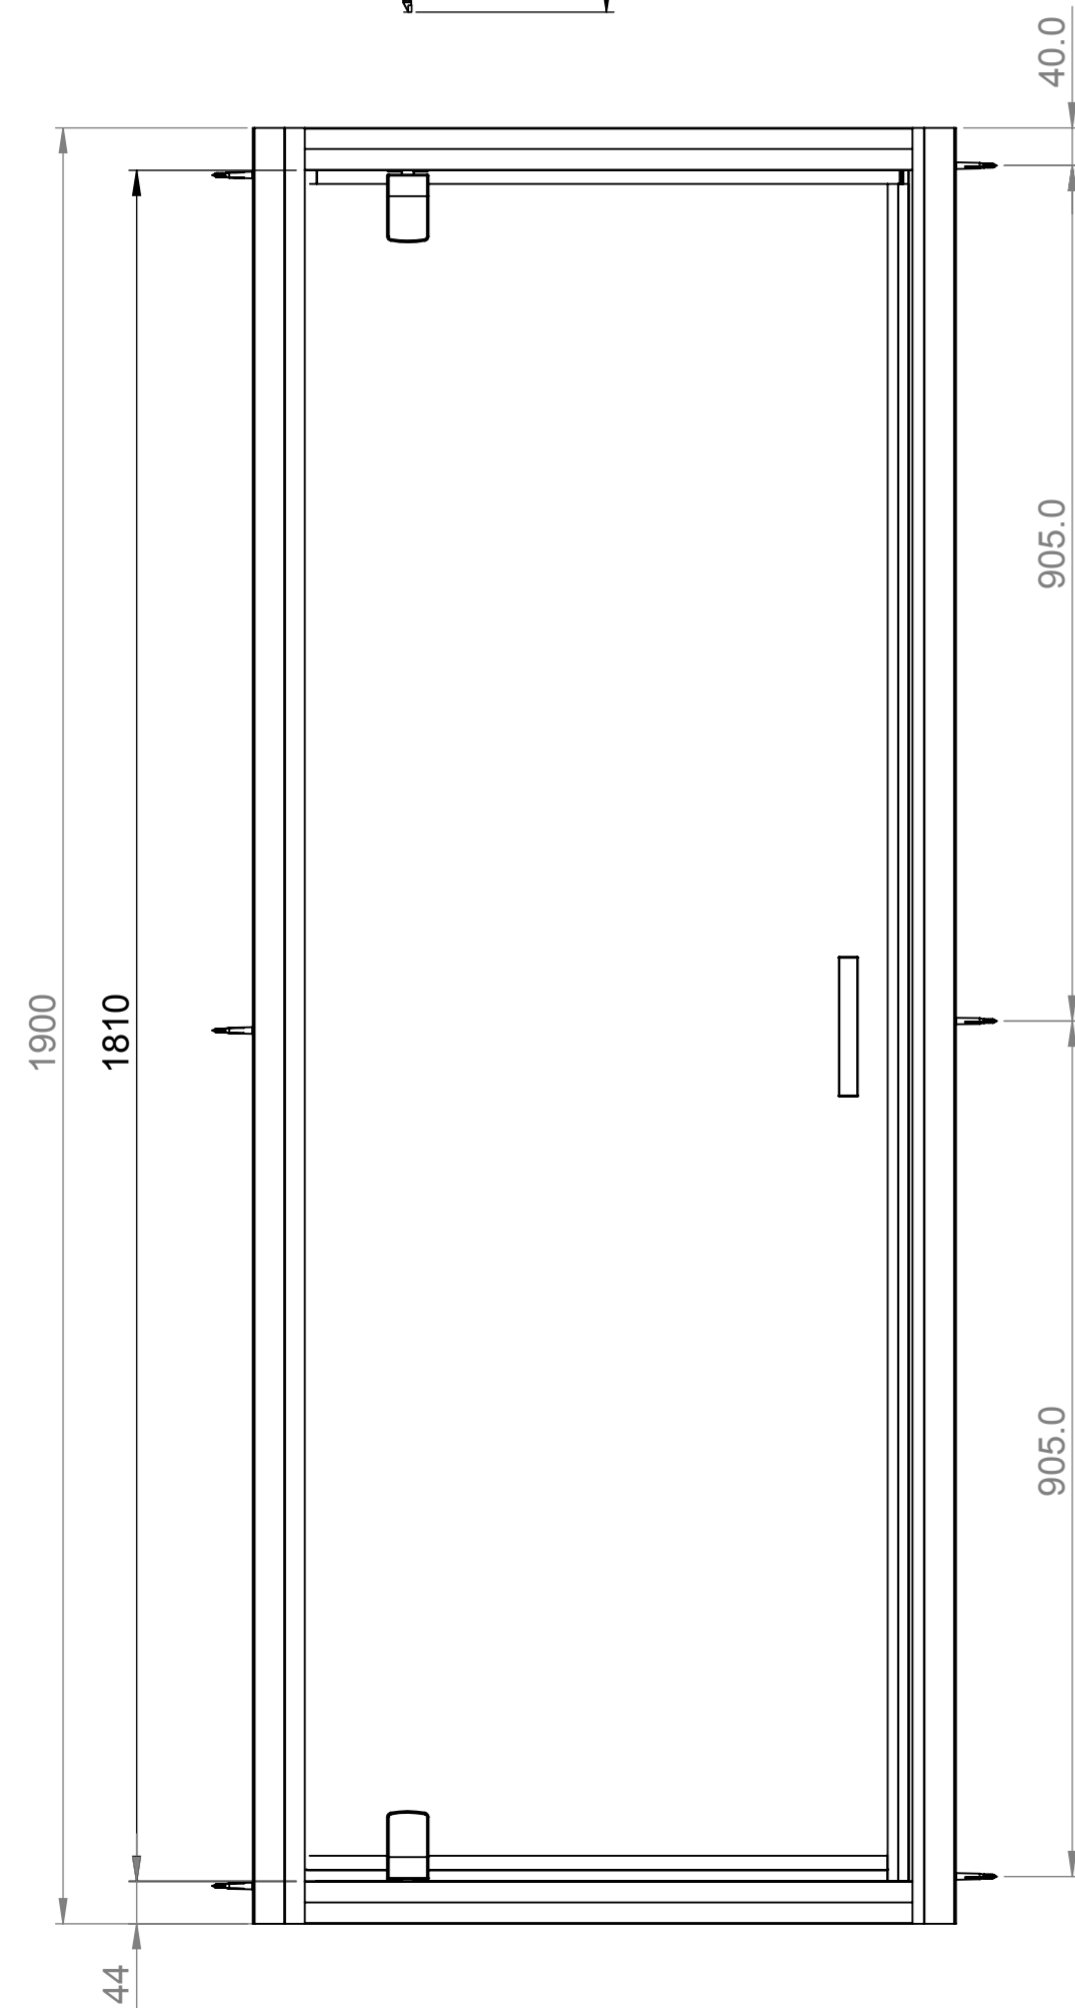

AQUALOX

BATHROOM DESIGN

Art. No. 1193813 - 760mm Pivot Door

Glass thickness 6mm
Anti-Calc glass coating
Wall profile adjustment 20mm per profile
Door reversible for right and left hand opening

TOP VIEW - OPENING
SPACE REQUIREMENTS

FRONT VIEW

SIDE VIEW

EXTERIOR VIEW

INTERIOR VIEW

AQUALOX

BATHROOM DESIGN

Art. No. 1193797 - 800mm Pivot Door

Glass thickness 6mm
Anti-Calc glass coating
Wall profile adjustment 20mm per profile
Door reversible for right and left hand opening

TOP VIEW - OPENING
SPACE REQUIREMENTS

FRONT VIEW

SIDE VIEW

EXTERIOR VIEW

INTERIOR VIEW

AQUALOX

BATHROOM DESIGN

Art. No. 1193800 - 900mm Pivot Door

Glass thickness 6mm
Anti-Calc glass coating
Wall profile adjustment 20mm per profile
Door reversible for right and left hand opening

TOP VIEW - OPENING
SPACE REQUIREMENTS

FRONT VIEW

SIDE VIEW

EXTERIOR VIEW