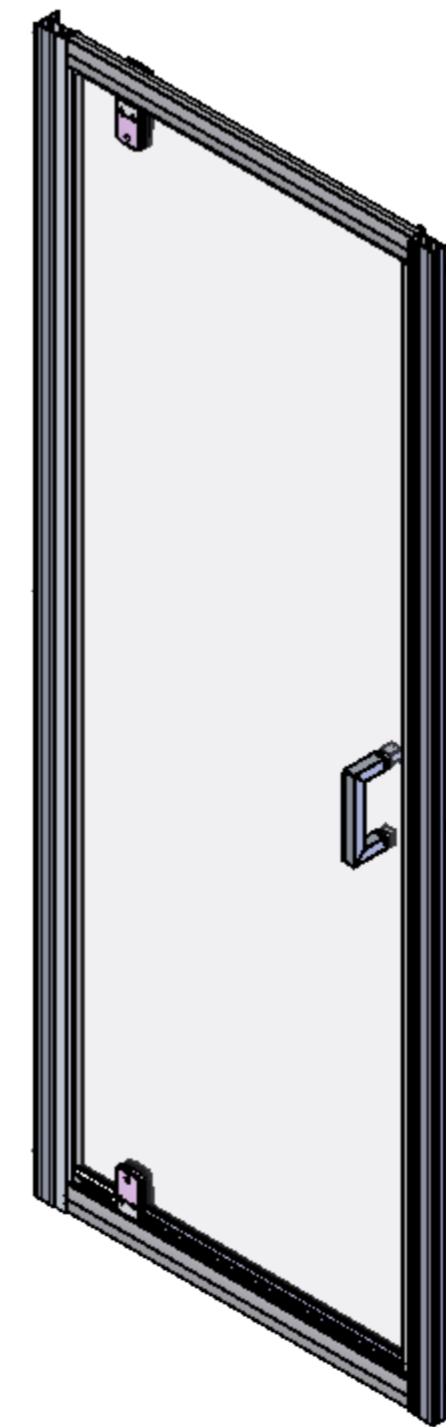

AQUALOX

BATHROOM DESIGN

Art. No. 1193813 - 760mm Pivot Door

Glass thickness 6mm
Anti-Calc glass coating
Wall profile adjustment 20mm per profile
Door reversible for right and left hand opening

TOP VIEW - OPENING
SPACE REQUIREMENTS

FRONT VIEW

SIDE VIEW

EXTERIOR VIEW

INTERIOR VIEW

AQUALOX

BATHROOM DESIGN

Art. No. 1193797 - 800mm Pivot Door

Glass thickness 6mm
Anti-Calc glass coating
Wall profile adjustment 20mm per profile
Door reversible for right and left hand opening

TOP VIEW - OPENING
SPACE REQUIREMENTS

FRONT VIEW

SIDE VIEW

EXTERIOR VIEW

INTERIOR VIEW

AQUALOX

BATHROOM DESIGN

Art. No. 1193800 - 900mm Pivot Door

Glass thickness 6mm
Anti-Calc glass coating
Wall profile adjustment 20mm per profile
Door reversible for right and left hand opening

TOP VIEW - OPENING
SPACE REQUIREMENTS

FRONT VIEW

SIDE VIEW

EXTERIOR VIEW