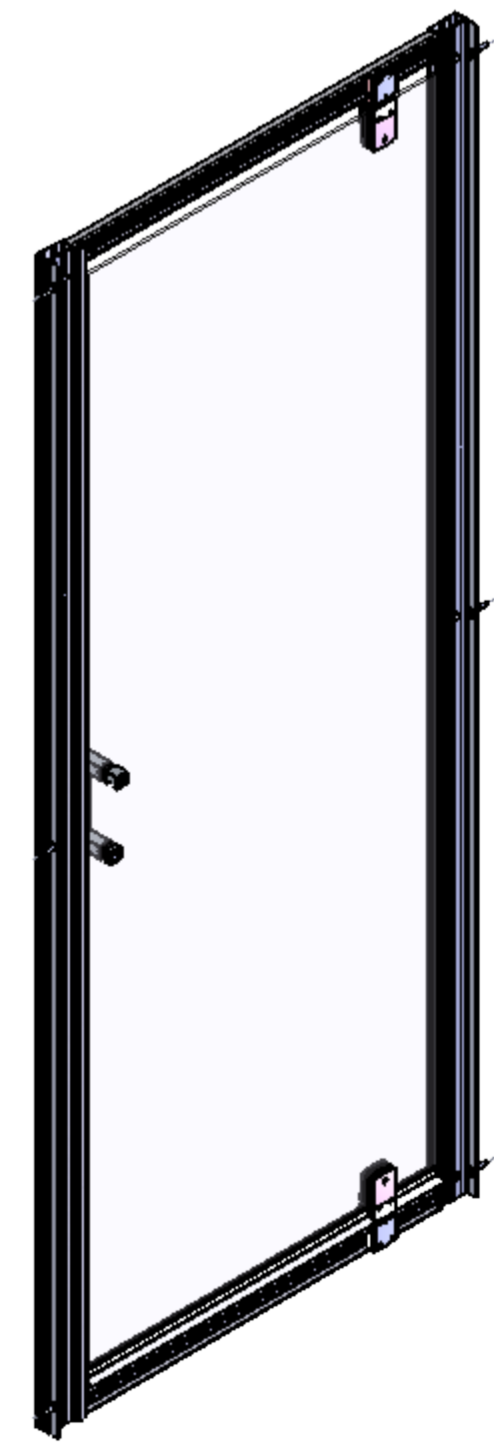

AQUALOX

BATHROOM DESIGN

Art. No. 1193813 - 760mm Pivot Door

Glass thickness 6mm
Anti-Calc glass coating
Wall profile adjustment 20mm per profile
Door reversible for right and left hand opening

TOP VIEW - OPENING
SPACE REQUIREMENTS

FRONT VIEW

SIDE VIEW

EXTERIOR VIEW

INTERIOR VIEW

AQUALOX

BATHROOM DESIGN

Art. No. 1193797 - 800mm Pivot Door

Glass thickness 6mm
Anti-Calc glass coating
Wall profile adjustment 20mm per profile
Door reversible for right and left hand opening

TOP VIEW - OPENING
SPACE REQUIREMENTS

FRONT VIEW

SIDE VIEW

EXTERIOR VIEW

INTERIOR VIEW

AQUALOX

BATHROOM DESIGN

Art. No. 1193800 - 900mm Pivot Door

Glass thickness 6mm
Anti-Calc glass coating
Wall profile adjustment 20mm per profile
Door reversible for right and left hand opening

TOP VIEW - OPENING
SPACE REQUIREMENTS

FRONT VIEW

SIDE VIEW

EXTERIOR VIEW