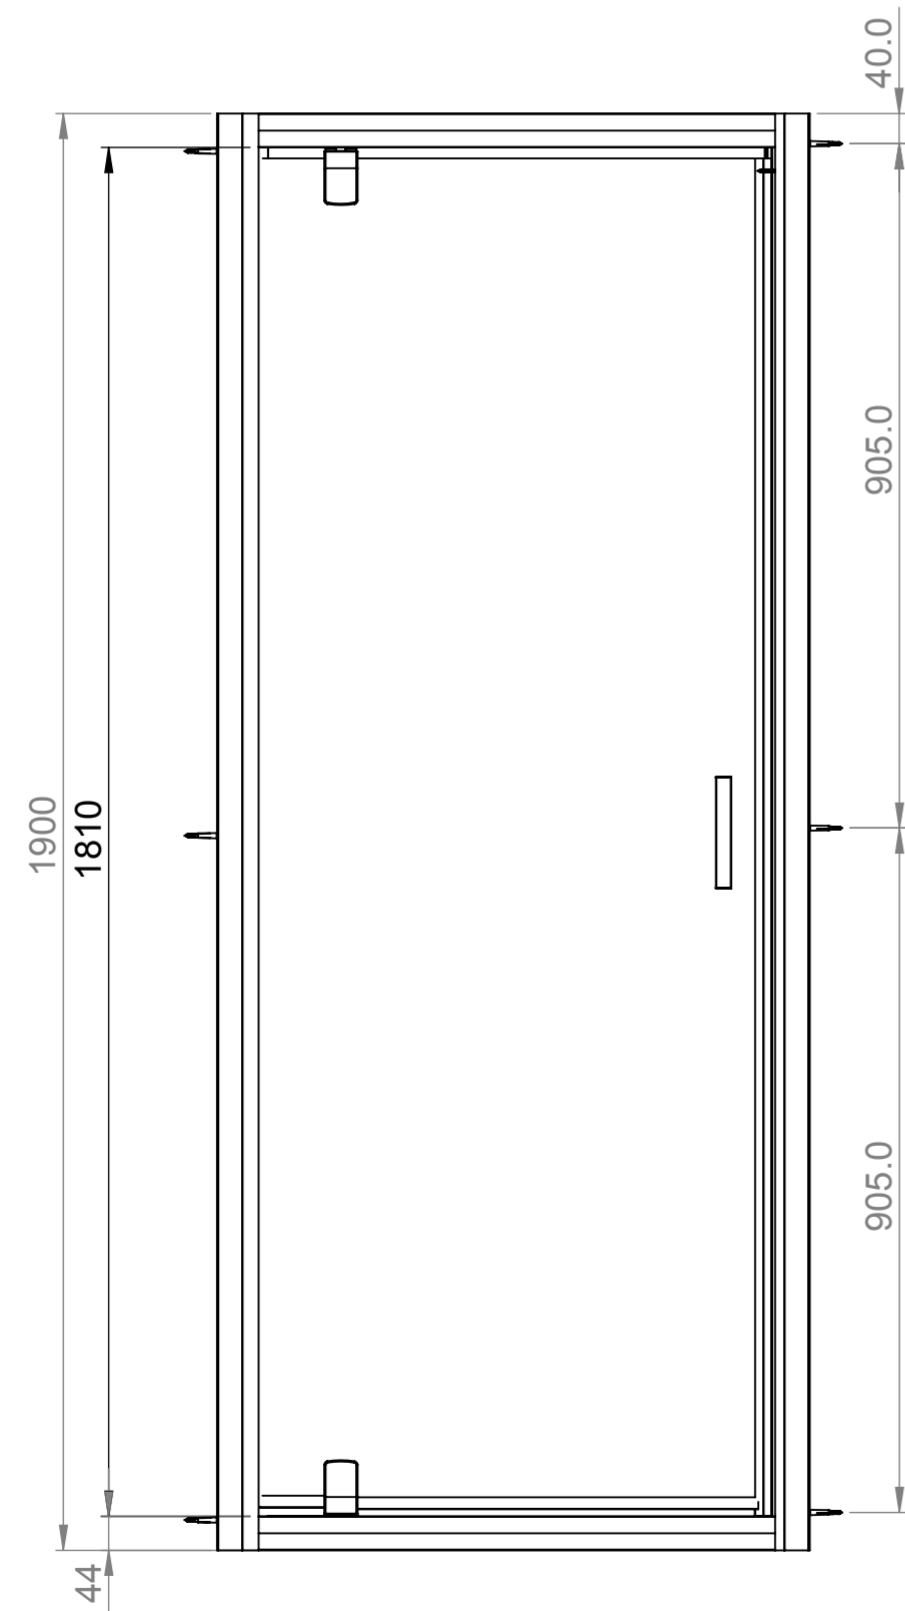

AQUALOX

BATHROOM DESIGN

Art. No. 1193813 - 760mm Pivot Door

Glass thickness 6mm
Anti-Calc glass coating
Wall profile adjustment 20mm per profile
Door reversible for right and left hand opening

TOP VIEW - OPENING
SPACE REQUIREMENTS

FRONT VIEW

SIDE VIEW

EXTERIOR VIEW

INTERIOR VIEW

AQUALOX

BATHROOM DESIGN

Art. No. 1193797 - 800mm Pivot Door

Glass thickness 6mm
Anti-Calc glass coating
Wall profile adjustment 20mm per profile
Door reversible for right and left hand opening

TOP VIEW - OPENING
SPACE REQUIREMENTS

FRONT VIEW

SIDE VIEW

EXTERIOR VIEW

INTERIOR VIEW

AQUALOX

BATHROOM DESIGN

Art. No. 1193800 - 900mm Pivot Door

Glass thickness 6mm
Anti-Calc glass coating
Wall profile adjustment 20mm per profile
Door reversible for right and left hand opening

TOP VIEW - OPENING
SPACE REQUIREMENTS

FRONT VIEW

SIDE VIEW

EXTERIOR VIEW