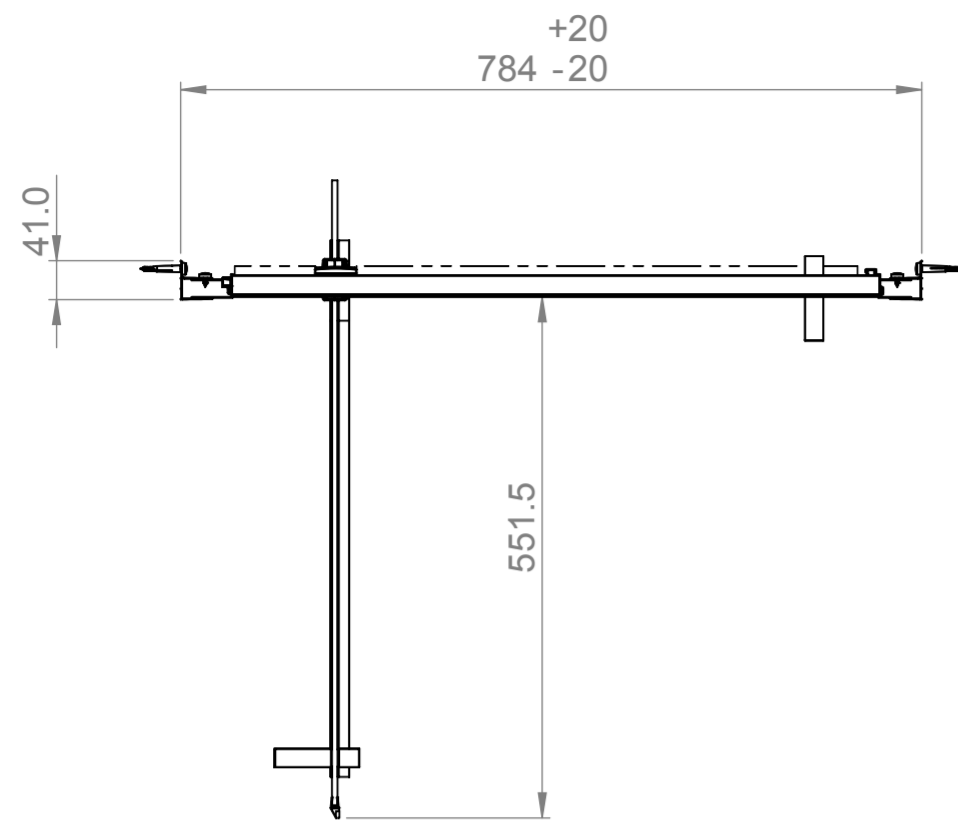

AQUALOX

BATHROOM DESIGN

Art. No. 1193813 - 760mm Pivot Door

Glass thickness 6mm
Anti-Calc glass coating
Wall profile adjustment 20mm per profile
Door reversible for right and left hand opening

TOP VIEW - OPENING
SPACE REQUIREMENTS

FRONT VIEW

SIDE VIEW

EXTERIOR VIEW

INTERIOR VIEW

AQUALOX

BATHROOM DESIGN

Art. No. 1193797 - 800mm Pivot Door

Glass thickness 6mm
Anti-Calc glass coating
Wall profile adjustment 20mm per profile
Door reversible for right and left hand opening

TOP VIEW - OPENING
SPACE REQUIREMENTS

FRONT VIEW

SIDE VIEW

EXTERIOR VIEW

INTERIOR VIEW

AQUALOX

BATHROOM DESIGN

Art. No. 1193800 - 900mm Pivot Door

Glass thickness 6mm
Anti-Calc glass coating
Wall profile adjustment 20mm per profile
Door reversible for right and left hand opening

TOP VIEW - OPENING
SPACE REQUIREMENTS

FRONT VIEW

SIDE VIEW

EXTERIOR VIEW