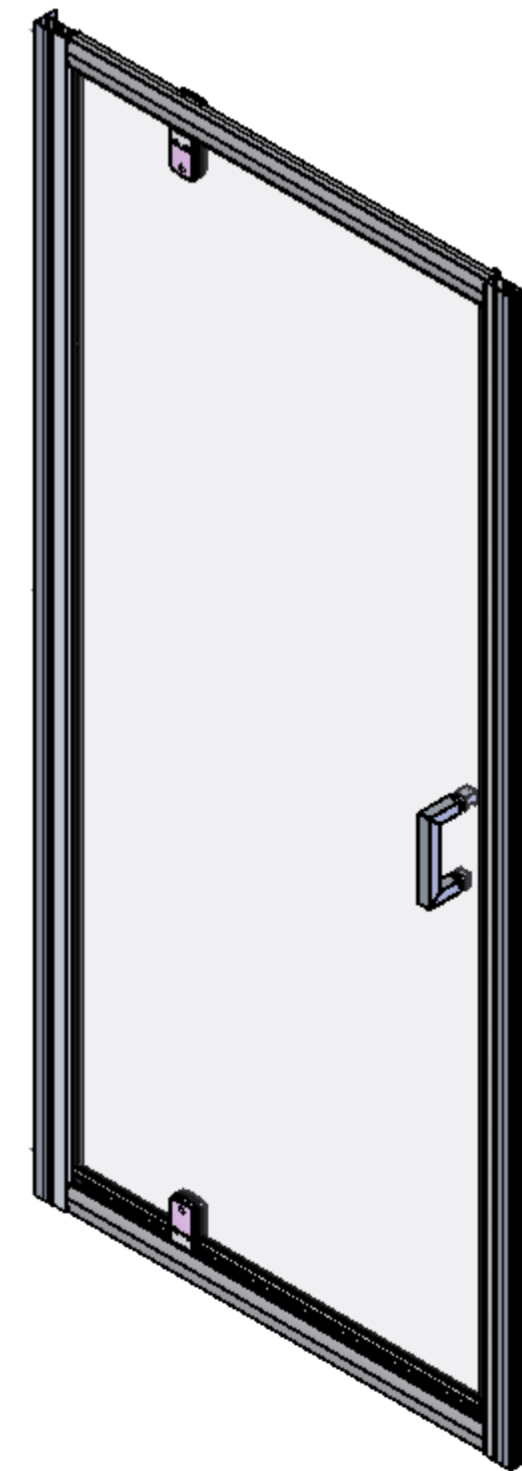

AQUALOX

BATHROOM DESIGN

Art. No. 1193813 - 760mm Pivot Door

Glass thickness 6mm
Anti-Calc glass coating
Wall profile adjustment 20mm per profile
Door reversible for right and left hand opening

TOP VIEW - OPENING
SPACE REQUIREMENTS

TOP VIEW - OPENING
SPACE REQUIREMENTS

FRONT VIEW

SIDE VIEW

EXTERIOR VIEW

INTERIOR VIEW

AQUALOX

BATHROOM DESIGN

Art. No. 1193800 - 900mm Pivot Door

Glass thickness 6mm
Anti-Calc glass coating
Wall profile adjustment 20mm per profile
Door reversible for right and left hand opening

TOP VIEW - OPENING
SPACE REQUIREMENTS

FRONT VIEW

SIDE VIEW

EXTERIOR VIEW

INTERIOR VIEW