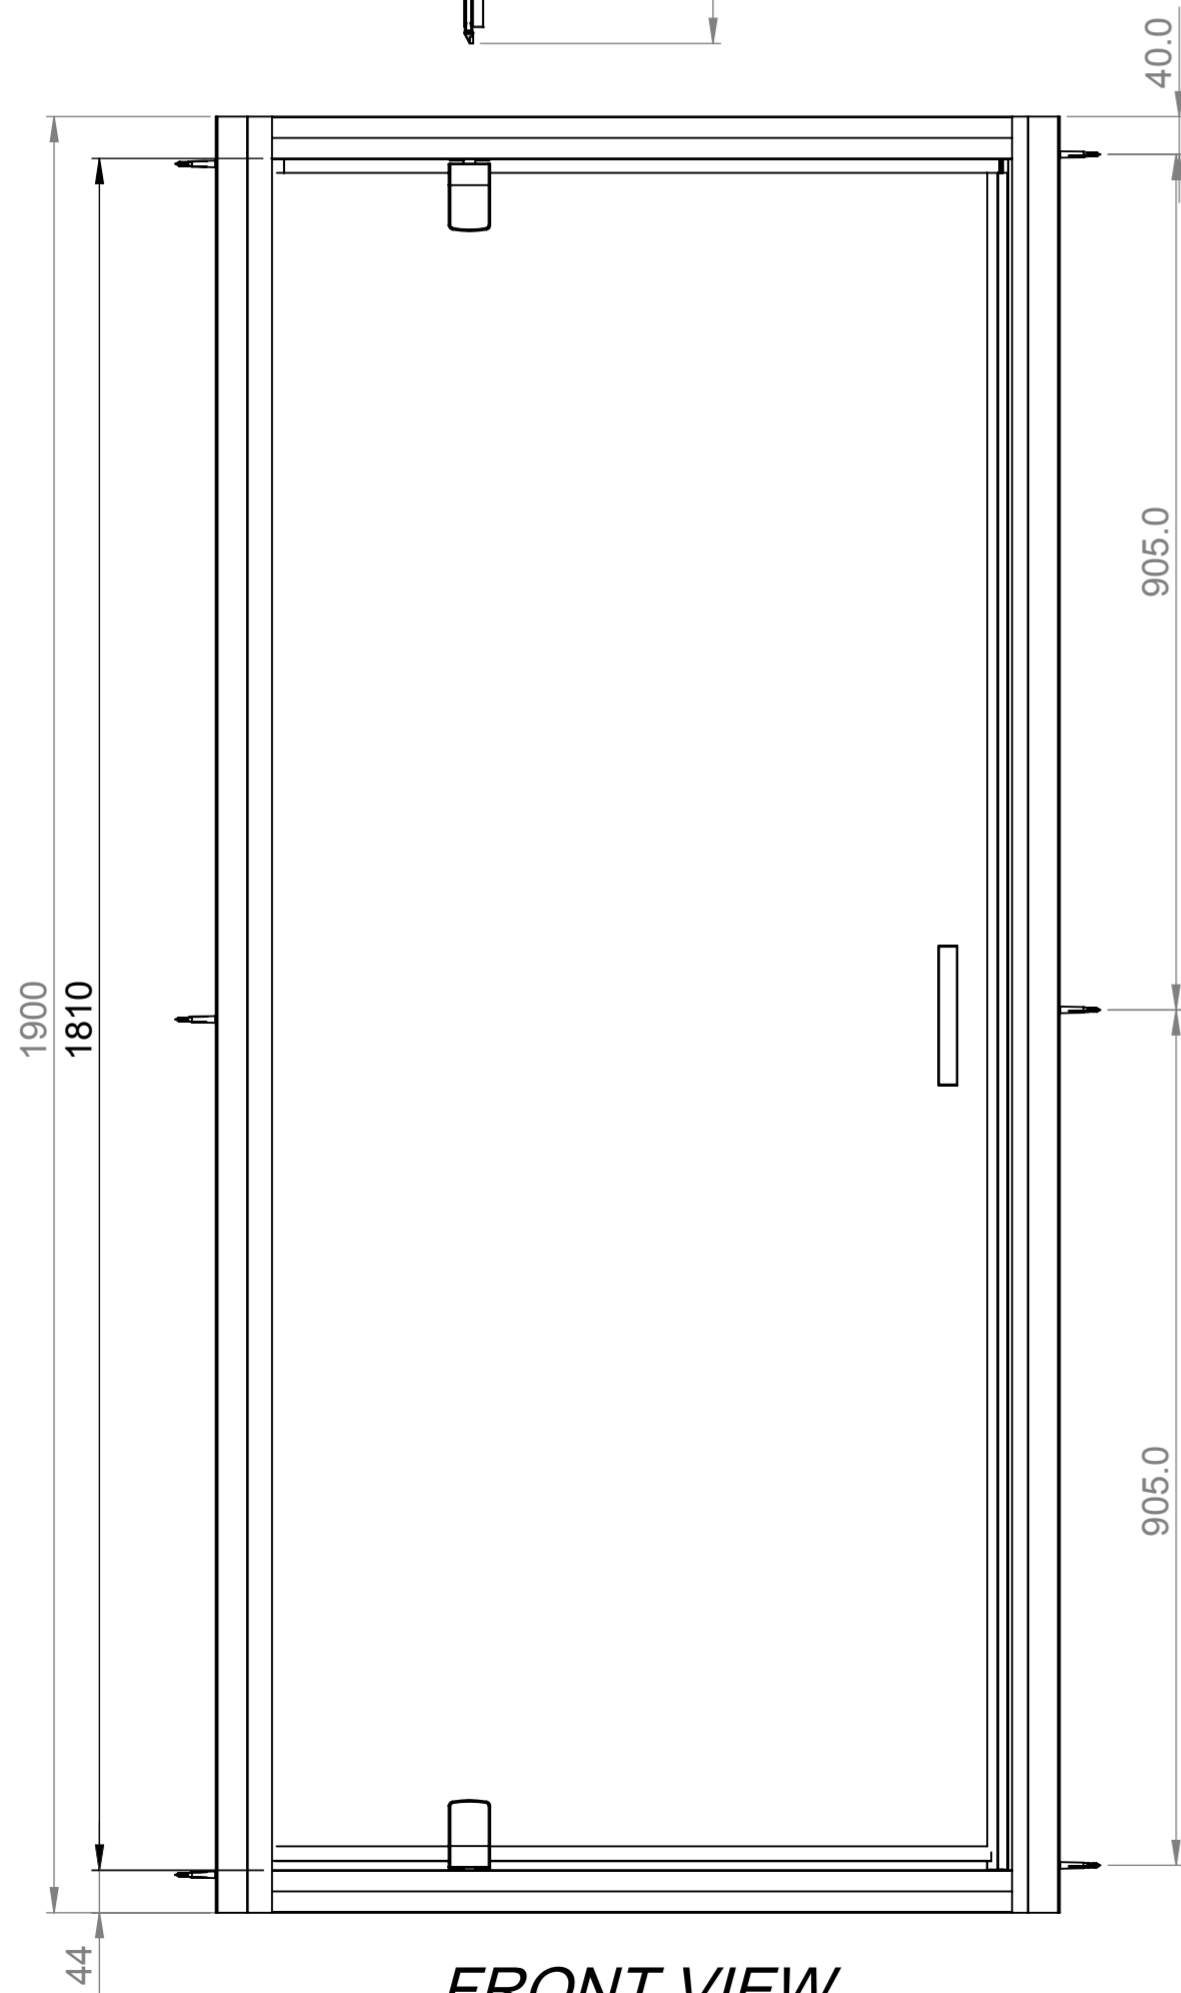

AQUALOX

BATHROOM DESIGN

Art. No. 1193813 - 760mm Pivot Door

Glass thickness 6mm
Anti-Calc glass coating
Wall profile adjustment 20mm per profile
Door reversible for right and left hand opening

TOP VIEW - OPENING
SPACE REQUIREMENTS

FRONT VIEW

SIDE VIEW

EXTERIOR VIEW

INTERIOR VIEW

AQUALOX

BATHROOM DESIGN

Art. No. 1193797 - 800mm Pivot Door

Glass thickness 6mm
Anti-Calc glass coating
Wall profile adjustment 20mm per profile
Door reversible for right and left hand opening

TOP VIEW - OPENING
SPACE REQUIREMENTS

FRONT VIEW

SIDE VIEW

EXTERIOR VIEW

INTERIOR VIEW

AQUALOX

BATHROOM DESIGN

Art. No. 1193800 - 900mm Pivot Door

Glass thickness 6mm
Anti-Calc glass coating
Wall profile adjustment 20mm per profile
Door reversible for right and left hand opening

TOP VIEW - OPENING
SPACE REQUIREMENTS

FRONT VIEW

SIDE VIEW

EXTERIOR VIEW