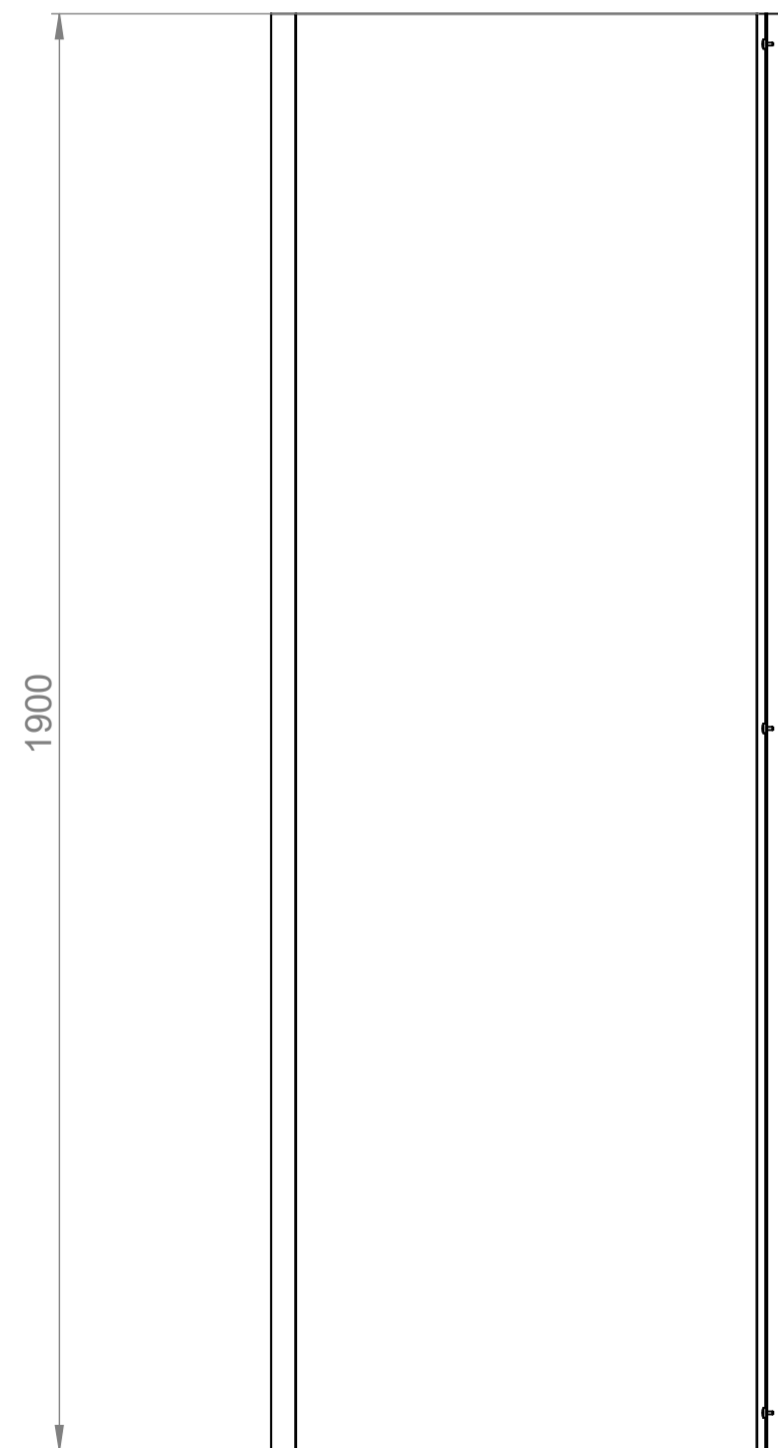

*Art. No. 1193808 - Edge 6 Side Panel - 700mm*

*Glass thickness 6mm  
Easy-clean glass coating  
Wall profile adjustment 20mm per profile*

TOP VIEW - OPENING  
SPACE REQUIREMENTS

FRONT VIEW

SIDE VIEW

EXTERIOR VIEW

## TOP VIEW - OPENING SPACE REQUIREMENTS

FRONT VIEW

SIDE VIEW

EXTERIOR VIEW

INTERIOR VIEW