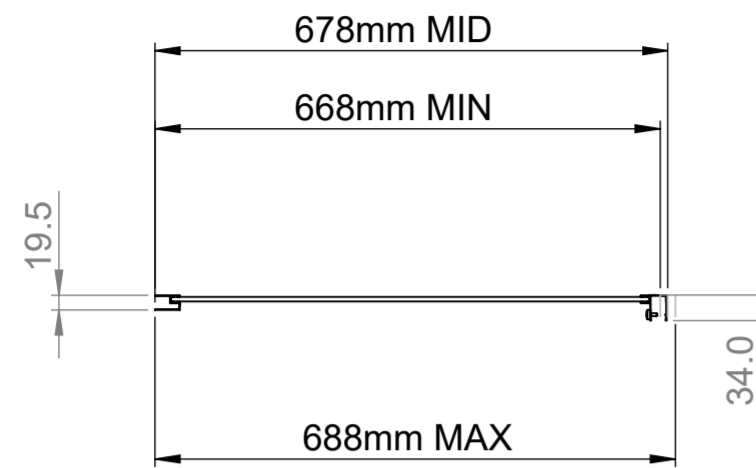

*Art. No. 1193808 - Edge 6 Side Panel - 700mm*

*Glass thickness 6mm  
Easy-clean glass coating  
Wall profile adjustment 20mm per profile*

TOP VIEW - OPENING  
SPACE REQUIREMENTS

FRONT VIEW

SIDE VIEW

EXTERIOR VIEW

# AQUALOX

BATHROOM DESIGN

Art. No. 1193809 - Edge 6 Side Panel - 760mm

Glass thickness 6mm  
Anti- Calc glass coating  
Wall profile adjustment 20mm per profile

TOP VIEW - OPENING  
SPACE REQUIREMENTS

FRONT VIEW

# AQUALOX

BATHROOM DESIGN

Art. No. 1193809 - Edge 6 Side Panel - 800mm

Glass thickness 6mm  
Anti-Calc glass coating  
Wall profile adjustment 20mm per profile

# AQUALOX

BATHROOM DESIGN

Art. No. 1193810 - Edge 6 Side Panel - 900mm

Glass thickness 6mm  
Anti-Calc glass coating  
Wall profile adjustment 20mm per profile