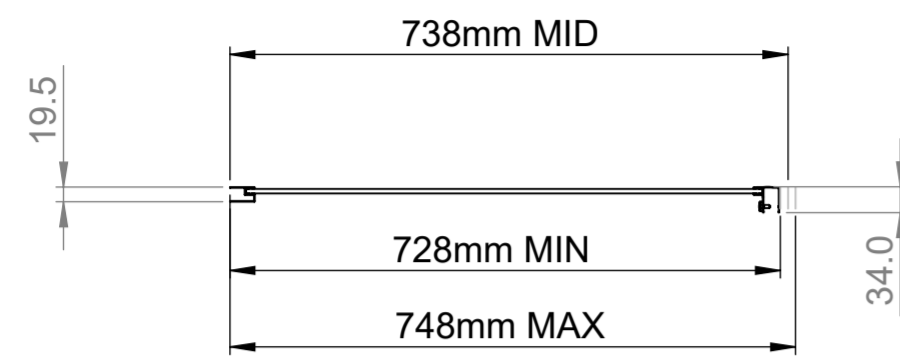

*Art. No. 1193808 - Edge 6 Side Panel - 700mm*

*Glass thickness 6mm  
Easy-clean glass coating  
Wall profile adjustment 20mm per profile*

TOP VIEW - OPENING  
SPACE REQUIREMENTS

FRONT VIEW

SIDE VIEW

EXTERIOR VIEW

# AQUALOX

BATHROOM DESIGN

Art. No. 1193809 - Edge 6 Side Panel - 760mm

Glass thickness 6mm  
Anti- Calc glass coating  
Wall profile adjustment 20mm per profile

TOP VIEW - OPENING  
SPACE REQUIREMENTS

FRONT VIEW

# AQUALOX

BATHROOM DESIGN

Art. No. 1193809 - Edge 6 Side Panel - 800mm

Glass thickness 6mm  
Anti-Calc glass coating  
Wall profile adjustment 20mm per profile

# AQUALOX

BATHROOM DESIGN

Art. No. 1193810 - Edge 6 Side Panel - 900mm

Glass thickness 6mm  
Anti-Calc glass coating  
Wall profile adjustment 20mm per profile