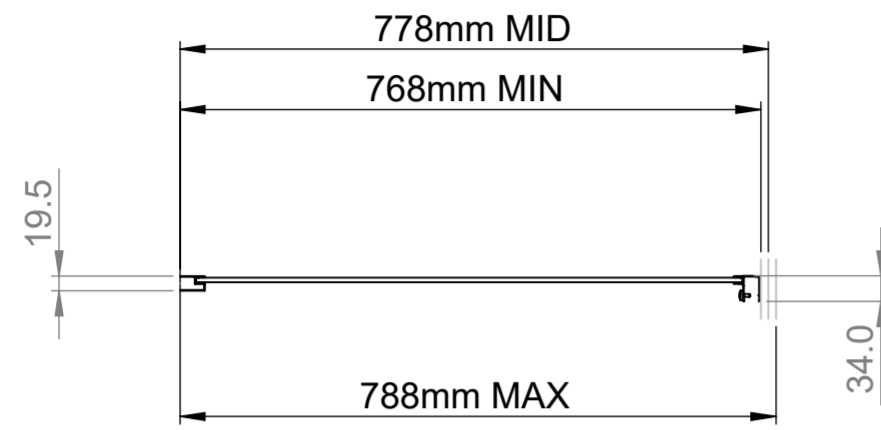

AQUALOX

BATHROOM DESIGN

Art. No. 1193809 - Edge 6 Side Panel - 800mm

Glass thickness 6mm
Anti-Calc glass coating
Wall profile adjustment 20mm per profile

TOP VIEW - OPENING SPACE REQUIREMENTS

FRONT VIEW

SIDE VIEW