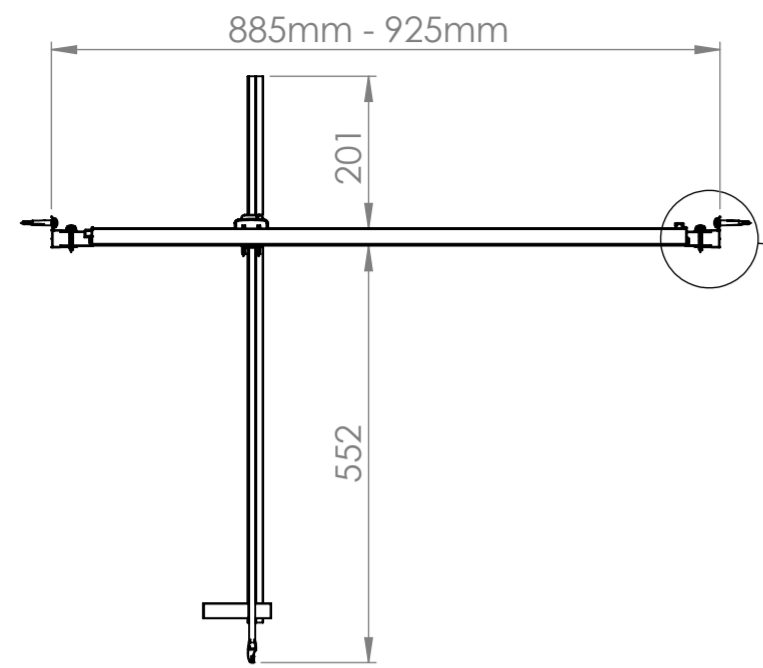

AQUALUX

BATHROOM DESIGN

Art. No. 1198867 - 760mm Pivot Door

Glass thickness 8mm
 Easy-clean glass coating
 Wall profile adjustment 20mm per profile
 Door reversible for right and left hand opening

TOP VIEW - OPENING
SPACE REQUIREMENTS

FRONT VIEW

SIDE VIEW

EXTERIOR VIEW

INTERIOR VIEW

AQUALOX

BATHROOM DESIGN

Art. No. 1198868 - 800mm Pivot Door

Glass thickness 8mm
Easy-clean glass coating
Wall profile adjustment 20mm per profile
Door reversible for right and left hand opening

TOP VIEW - OPENING
SPACE REQUIREMENTS

FRONT VIEW

SIDE VIEW

EXTERIOR VIEW

INTERIOR VIEW

TOP VIEW - OPENING
SPACE REQUIREMENTS

DETAIL A
SCALE 1 : 2

AQUALOX

BATHROOM DESIGN

Art. No. 1198869 - 900mm Pivot Door

- Glass thickness 8mm*
- Easy-clean glass coating*
- Wall profile adjustment 20mm per profile*
- Door reversible for right and left hand opening*

FRONT VIEW