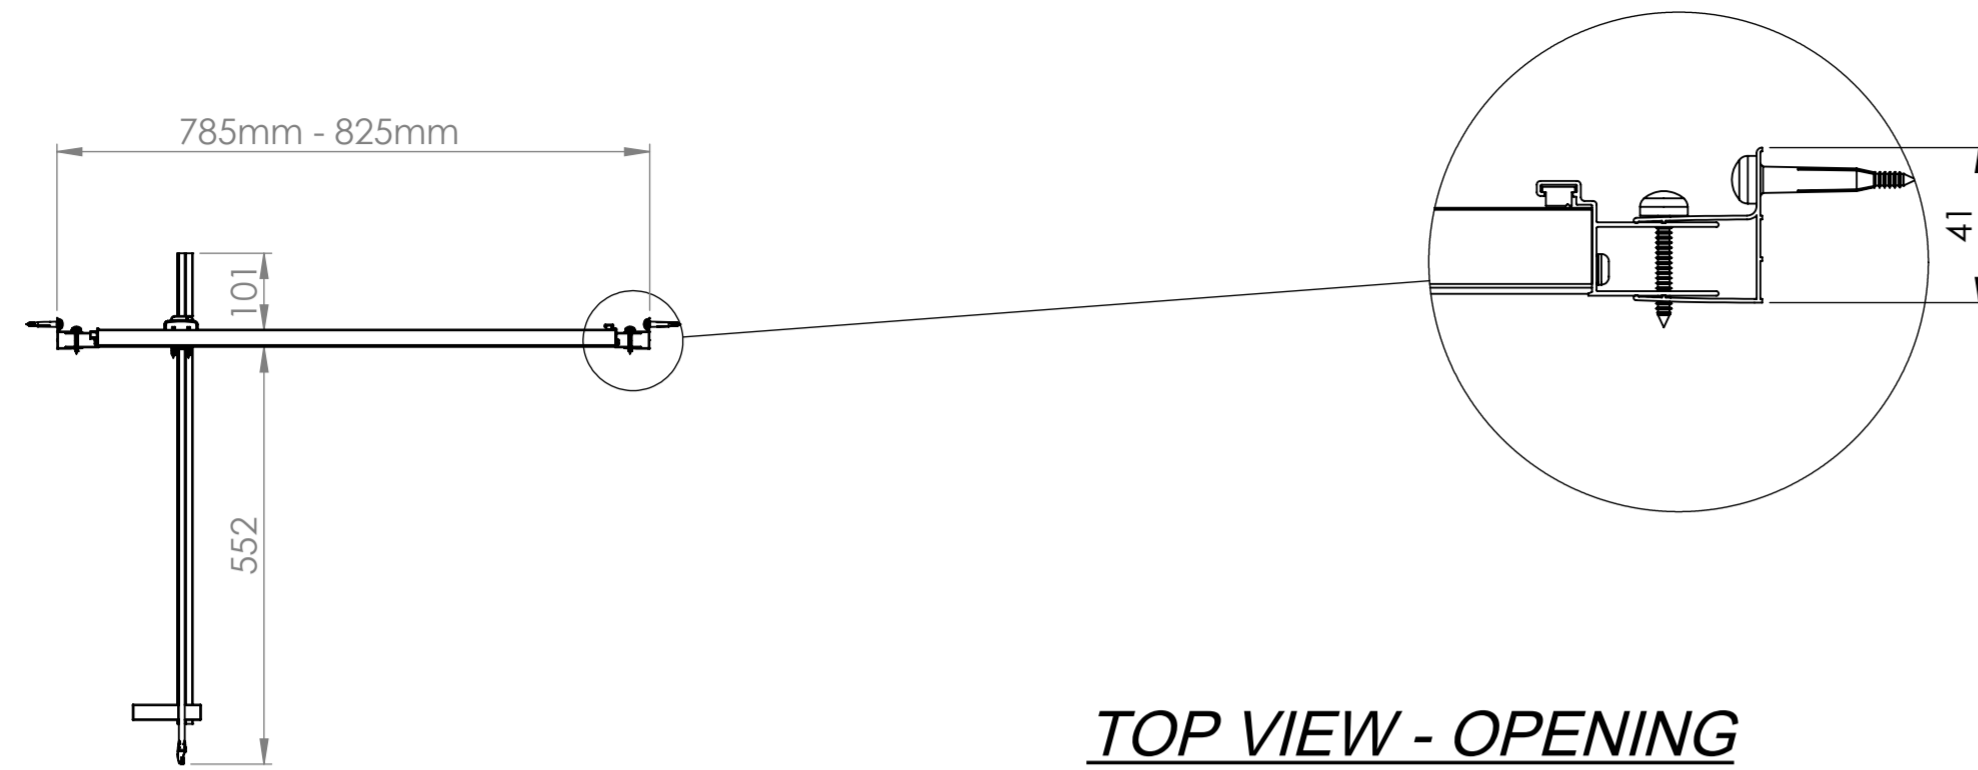

AQUALUX

BATHROOM DESIGN

Art. No. 1198867 - 760mm Pivot Door

Glass thickness 8mm
 Easy-clean glass coating
 Wall profile adjustment 20mm per profile
 Door reversible for right and left hand opening

TOP VIEW - OPENING
SPACE REQUIREMENTS

FRONT VIEW

SIDE VIEW

EXTERIOR VIEW

INTERIOR VIEW

AQUALOX

BATHROOM DESIGN

Art. No. 1198868 - 800mm Pivot Door

Glass thickness 8mm
Easy-clean glass coating
Wall profile adjustment 20mm per profile
Door reversible for right and left hand opening

TOP VIEW - OPENING
SPACE REQUIREMENTS

FRONT VIEW

SIDE VIEW

EXTERIOR VIEW

INTERIOR VIEW

TOP VIEW - OPENING
SPACE REQUIREMENTS

DETAIL A
SCALE 1 : 2

AQUALOX

BATHROOM DESIGN

Art. No. 1198869 - 900mm Pivot Door

- Glass thickness 8mm*
- Easy-clean glass coating*
- Wall profile adjustment 20mm per profile*
- Door reversible for right and left hand opening*

FRONT VIEW