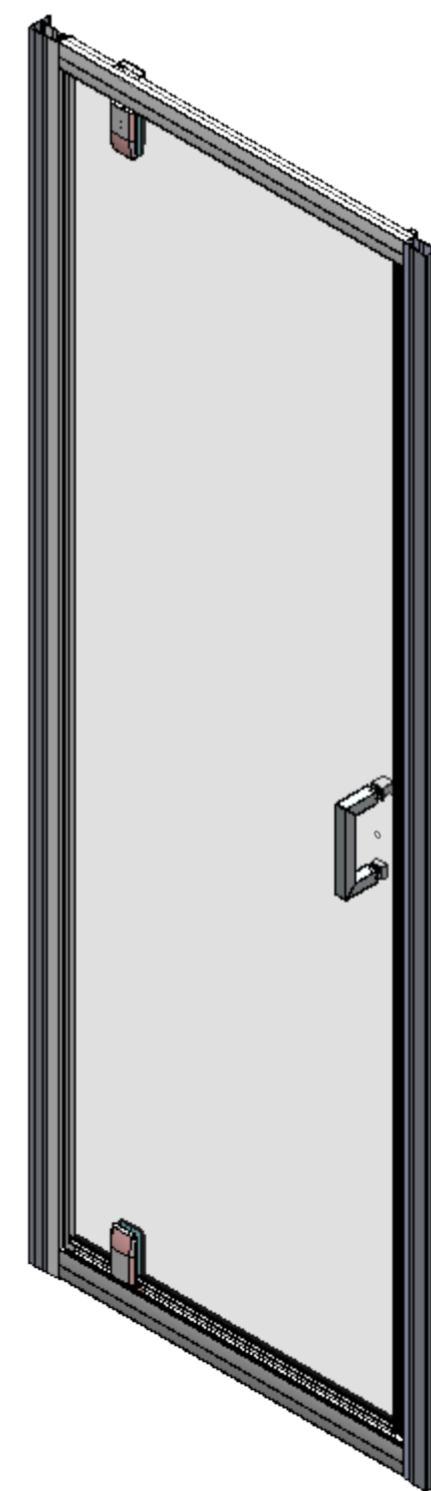

AQUALUX

BATHROOM DESIGN

Art. No. 1198867 - 760mm Pivot Door

Glass thickness 8mm
 Easy-clean glass coating
 Wall profile adjustment 20mm per profile
 Door reversible for right and left hand opening

TOP VIEW - OPENING
SPACE REQUIREMENTS

FRONT VIEW

SIDE VIEW

EXTERIOR VIEW

INTERIOR VIEW

AQUALOX

BATHROOM DESIGN

Art. No. 1198868 - 800mm Pivot Door

Glass thickness 8mm
Easy-clean glass coating
Wall profile adjustment 20mm per profile
Door reversible for right and left hand opening

TOP VIEW - OPENING
SPACE REQUIREMENTS

FRONT VIEW

SIDE VIEW

EXTERIOR VIEW

INTERIOR VIEW

TOP VIEW - OPENING
SPACE REQUIREMENTS

DETAIL A
SCALE 1 : 2

AQUALOX

BATHROOM DESIGN

Art. No. 1198869 - 900mm Pivot Door

- Glass thickness 8mm*
- Easy-clean glass coating*
- Wall profile adjustment 20mm per profile*
- Door reversible for right and left hand opening*

FRONT VIEW