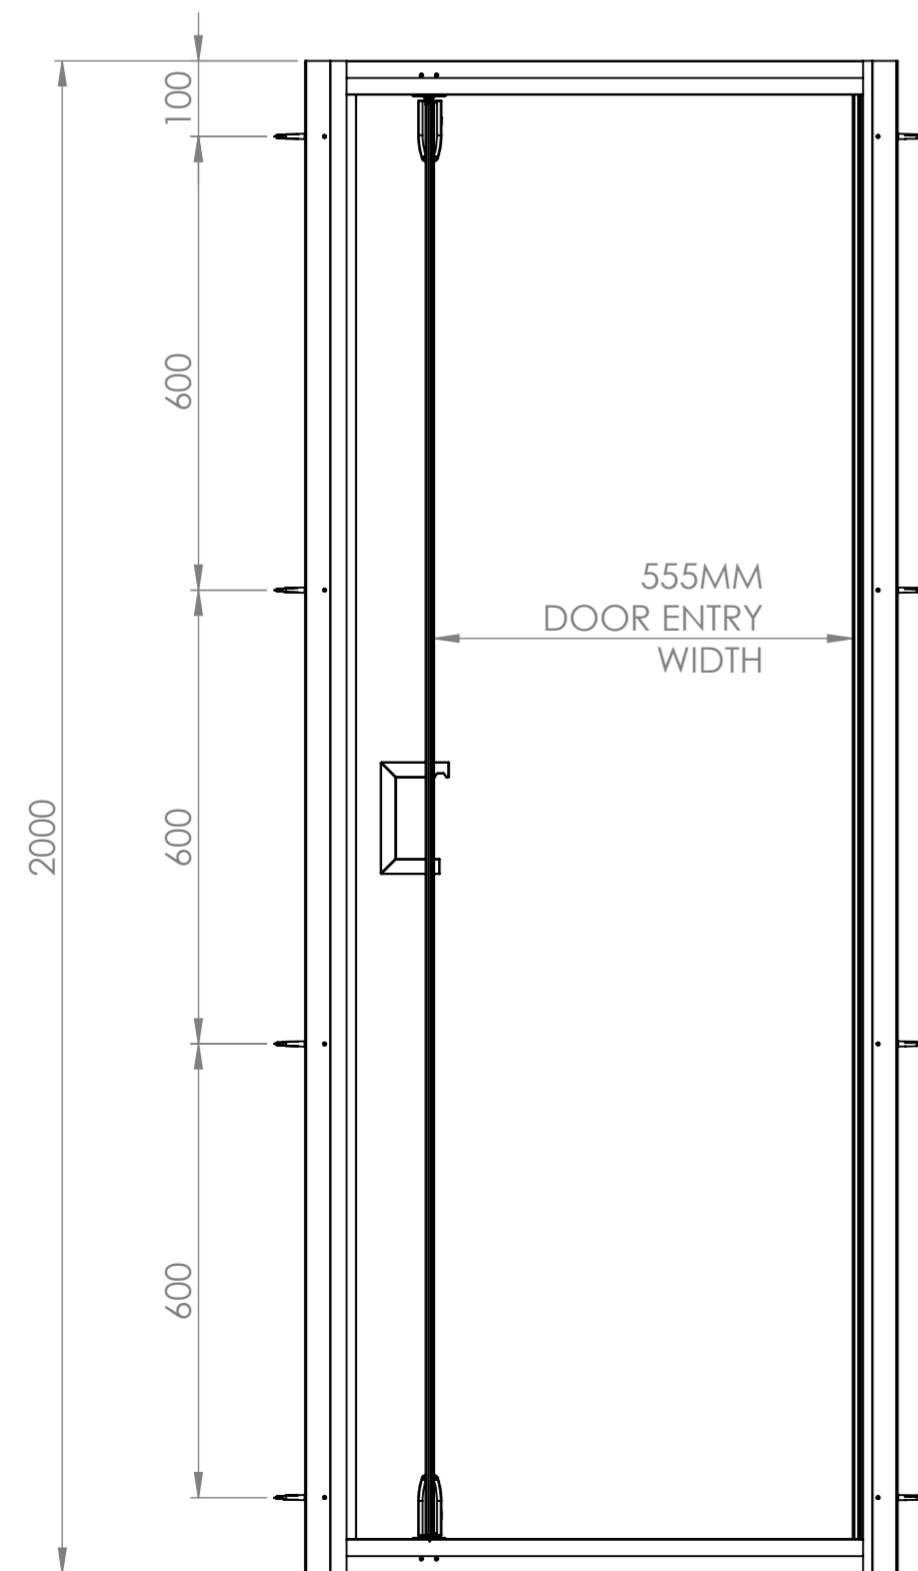

AQUALUX

BATHROOM DESIGN

Art. No. 1198867 - 760mm Pivot Door

Glass thickness 8mm
 Easy-clean glass coating
 Wall profile adjustment 20mm per profile
 Door reversible for right and left hand opening

TOP VIEW - OPENING
SPACE REQUIREMENTS

FRONT VIEW

SIDE VIEW

EXTERIOR VIEW

INTERIOR VIEW

AQUALOX

BATHROOM DESIGN

Art. No. 1198868 - 800mm Pivot Door

Glass thickness 8mm
Easy-clean glass coating
Wall profile adjustment 20mm per profile
Door reversible for right and left hand opening

TOP VIEW - OPENING
SPACE REQUIREMENTS

FRONT VIEW

SIDE VIEW

EXTERIOR VIEW

INTERIOR VIEW

TOP VIEW - OPENING
SPACE REQUIREMENTS

DETAIL A
SCALE 1 : 2

AQUALOX

BATHROOM DESIGN

Art. No. 1198869 - 900mm Pivot Door

- Glass thickness 8mm*
- Easy-clean glass coating*
- Wall profile adjustment 20mm per profile*
- Door reversible for right and left hand opening*

FRONT VIEW