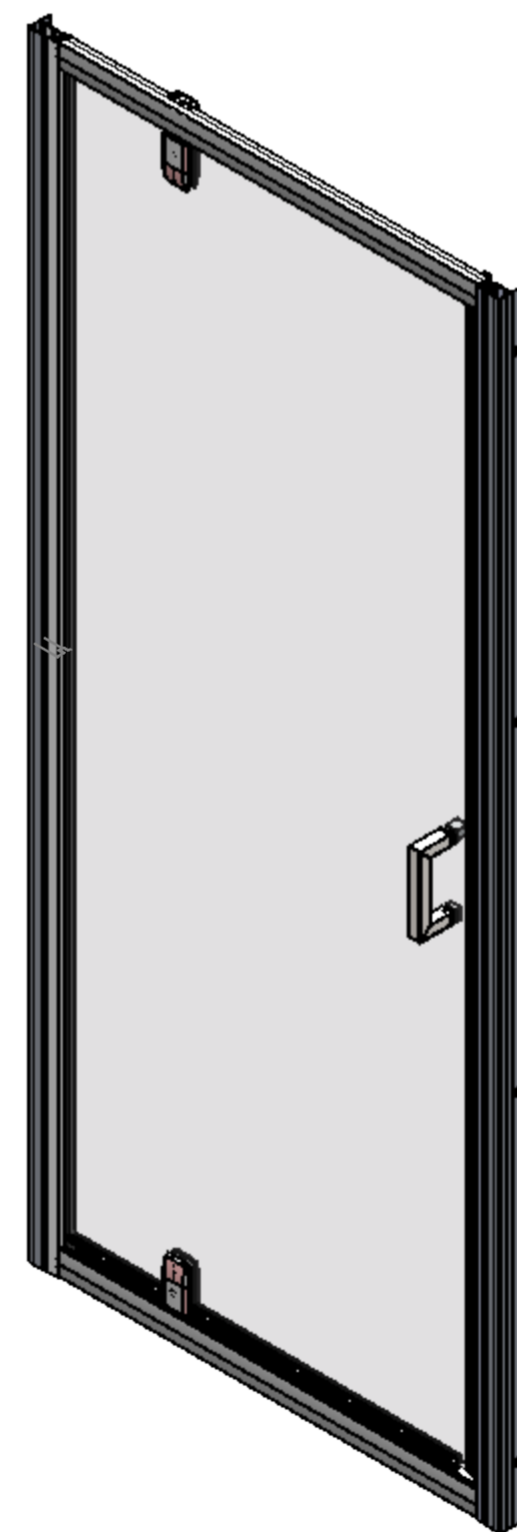

AQUALUX

BATHROOM DESIGN

Art. No. 1198867 - 760mm Pivot Door

Glass thickness 8mm
 Easy-clean glass coating
 Wall profile adjustment 20mm per profile
 Door reversible for right and left hand opening

TOP VIEW - OPENING
SPACE REQUIREMENTS

TOP VIEW - OPENING
SPACE REQUIREMENTS

FRONT VIEW

SIDE VIEW

EXTERIOR VIEW

INTERIOR VIEW

TOP VIEW - OPENING
SPACE REQUIREMENTS

DETAIL A
SCALE 1 : 2

AQUALOX

BATHROOM DESIGN

Art. No. 1198869 - 900mm Pivot Door

- Glass thickness 8mm*
- Easy-clean glass coating*
- Wall profile adjustment 20mm per profile*
- Door reversible for right and left hand opening*

FRONT VIEW

SIDE VIEW

EXTERIOR VIEW

INTERIOR VIEW