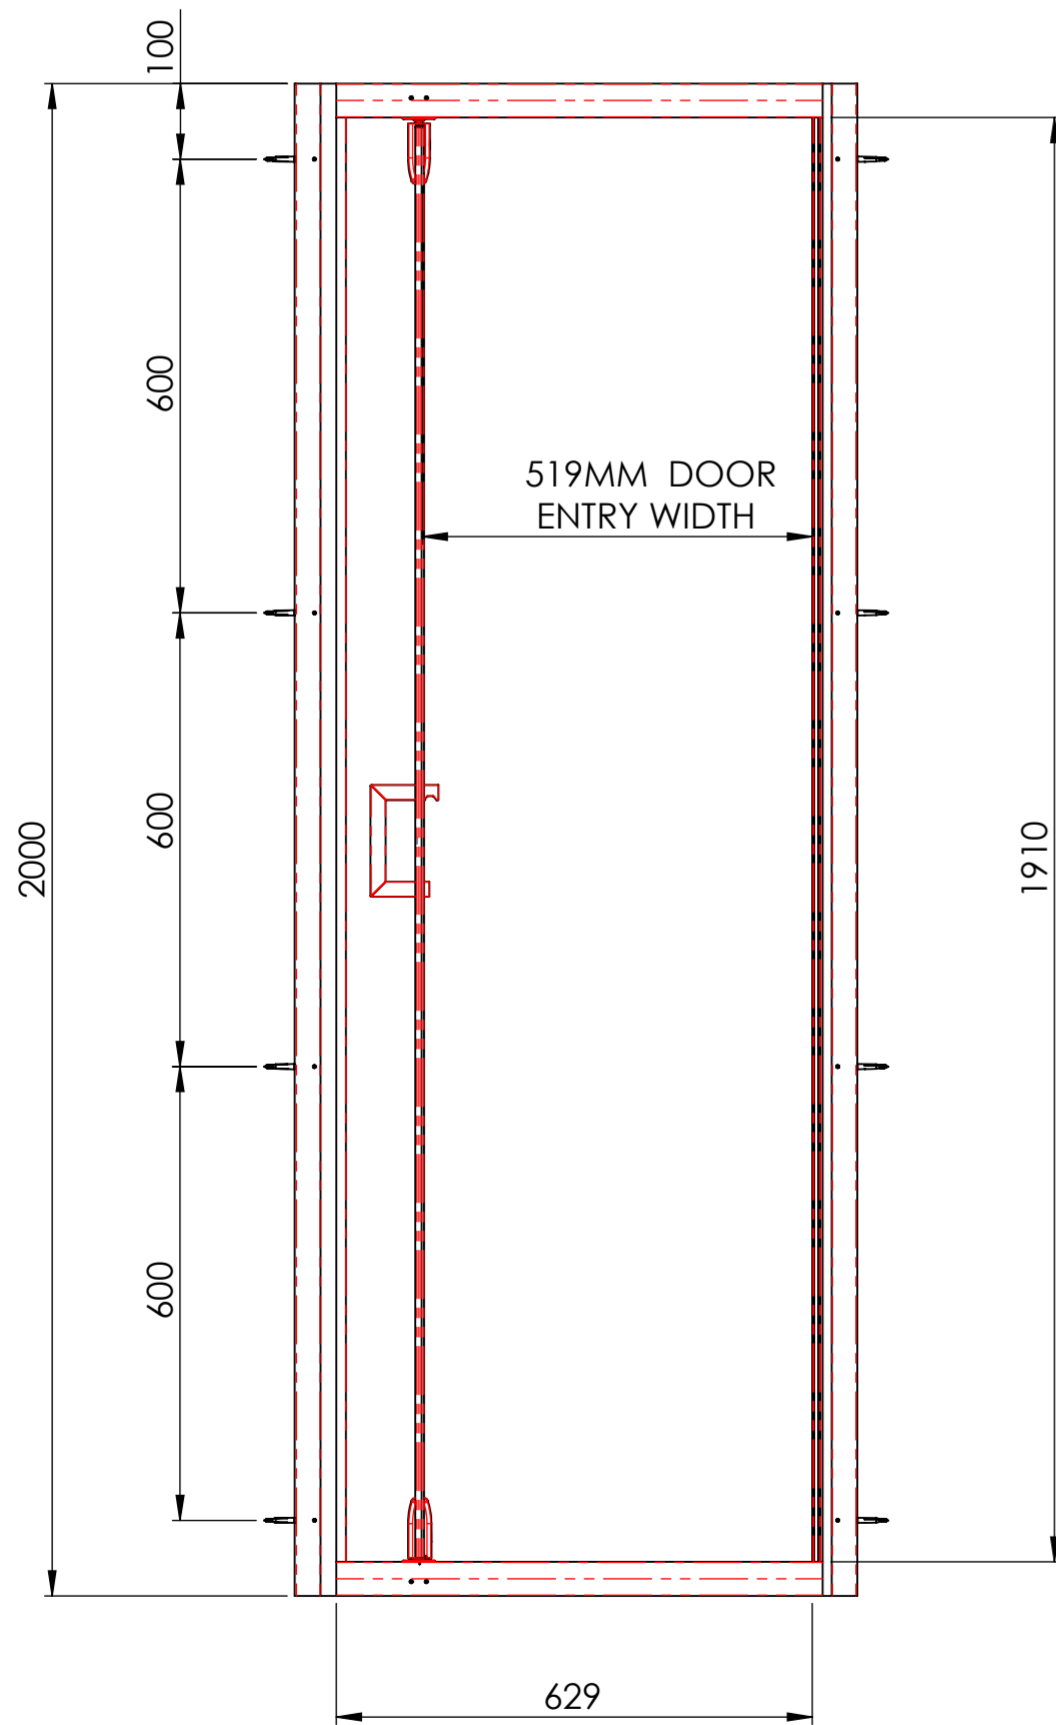

AQUALUX

BATHROOM DESIGN

Art. No. 1198867 - 760mm Pivot Door

Glass thickness 8mm
 Easy-clean glass coating
 Wall profile adjustment 20mm per profile
 Door reversible for right and left hand opening

TOP VIEW - OPENING
SPACE REQUIREMENTS

FRONT VIEW

SIDE VIEW

EXTERIOR VIEW

INTERIOR VIEW

AQUALOX

BATHROOM DESIGN

Art. No. 1198868 - 800mm Pivot Door

Glass thickness 8mm
Easy-clean glass coating
Wall profile adjustment 20mm per profile
Door reversible for right and left hand opening

TOP VIEW - OPENING
SPACE REQUIREMENTS

FRONT VIEW

SIDE VIEW

EXTERIOR VIEW

INTERIOR VIEW

TOP VIEW - OPENING
SPACE REQUIREMENTS

DETAIL A
SCALE 1 : 2

AQUALOX

BATHROOM DESIGN

Art. No. 1198869 - 900mm Pivot Door

- Glass thickness 8mm*
- Easy-clean glass coating*
- Wall profile adjustment 20mm per profile*
- Door reversible for right and left hand opening*

FRONT VIEW