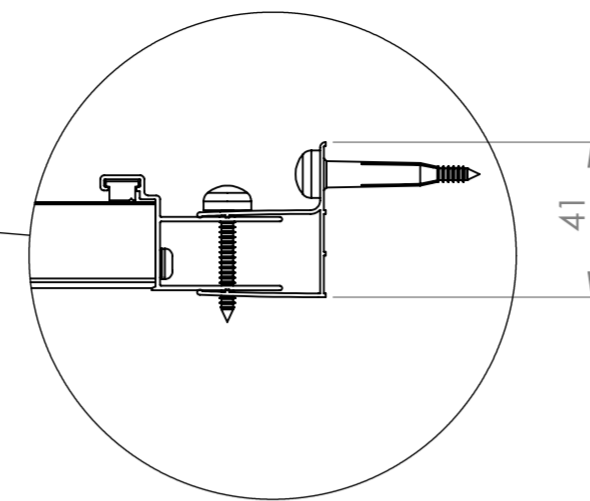

AQUALUX

BATHROOM DESIGN

Art. No. 1198867 - 760mm Pivot Door

Glass thickness 8mm
 Easy-clean glass coating
 Wall profile adjustment 20mm per profile
 Door reversible for right and left hand opening

TOP VIEW - OPENING
SPACE REQUIREMENTS

FRONT VIEW

SIDE VIEW

EXTERIOR VIEW

INTERIOR VIEW

AQUALOX

BATHROOM DESIGN

Art. No. 1198868 - 800mm Pivot Door

Glass thickness 8mm
Easy-clean glass coating
Wall profile adjustment 20mm per profile
Door reversible for right and left hand opening

TOP VIEW - OPENING
SPACE REQUIREMENTS

FRONT VIEW

SIDE VIEW

EXTERIOR VIEW

INTERIOR VIEW

TOP VIEW - OPENING
SPACE REQUIREMENTS

DETAIL A
SCALE 1 : 2

AQUALOX

BATHROOM DESIGN

Art. No. 1198869 - 900mm Pivot Door

- Glass thickness 8mm*
- Easy-clean glass coating*
- Wall profile adjustment 20mm per profile*
- Door reversible for right and left hand opening*

FRONT VIEW