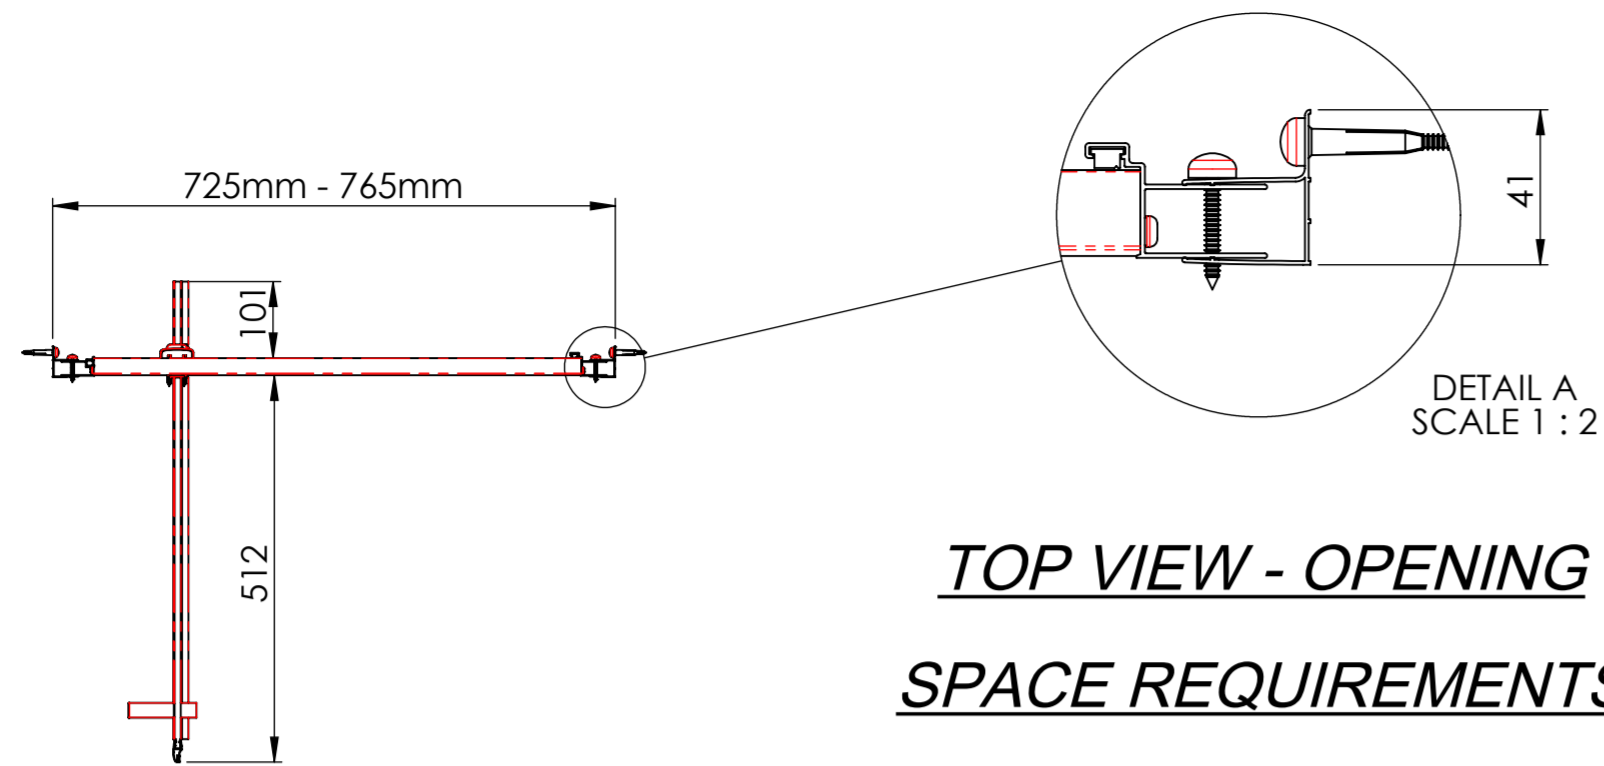

AQUALUX

BATHROOM DESIGN

Art. No. 1198867 - 760mm Pivot Door

Glass thickness 8mm
 Easy-clean glass coating
 Wall profile adjustment 20mm per profile
 Door reversible for right and left hand opening

TOP VIEW - OPENING
SPACE REQUIREMENTS

FRONT VIEW

SIDE VIEW

EXTERIOR VIEW

INTERIOR VIEW

AQUALOX

BATHROOM DESIGN

Art. No. 1198868 - 800mm Pivot Door

Glass thickness 8mm
Easy-clean glass coating
Wall profile adjustment 20mm per profile
Door reversible for right and left hand opening

TOP VIEW - OPENING
SPACE REQUIREMENTS

FRONT VIEW

SIDE VIEW

EXTERIOR VIEW

INTERIOR VIEW

TOP VIEW - OPENING
SPACE REQUIREMENTS

DETAIL A
SCALE 1 : 2

AQUALOX

BATHROOM DESIGN

Art. No. 1198869 - 900mm Pivot Door

- Glass thickness 8mm*
- Easy-clean glass coating*
- Wall profile adjustment 20mm per profile*
- Door reversible for right and left hand opening*

FRONT VIEW