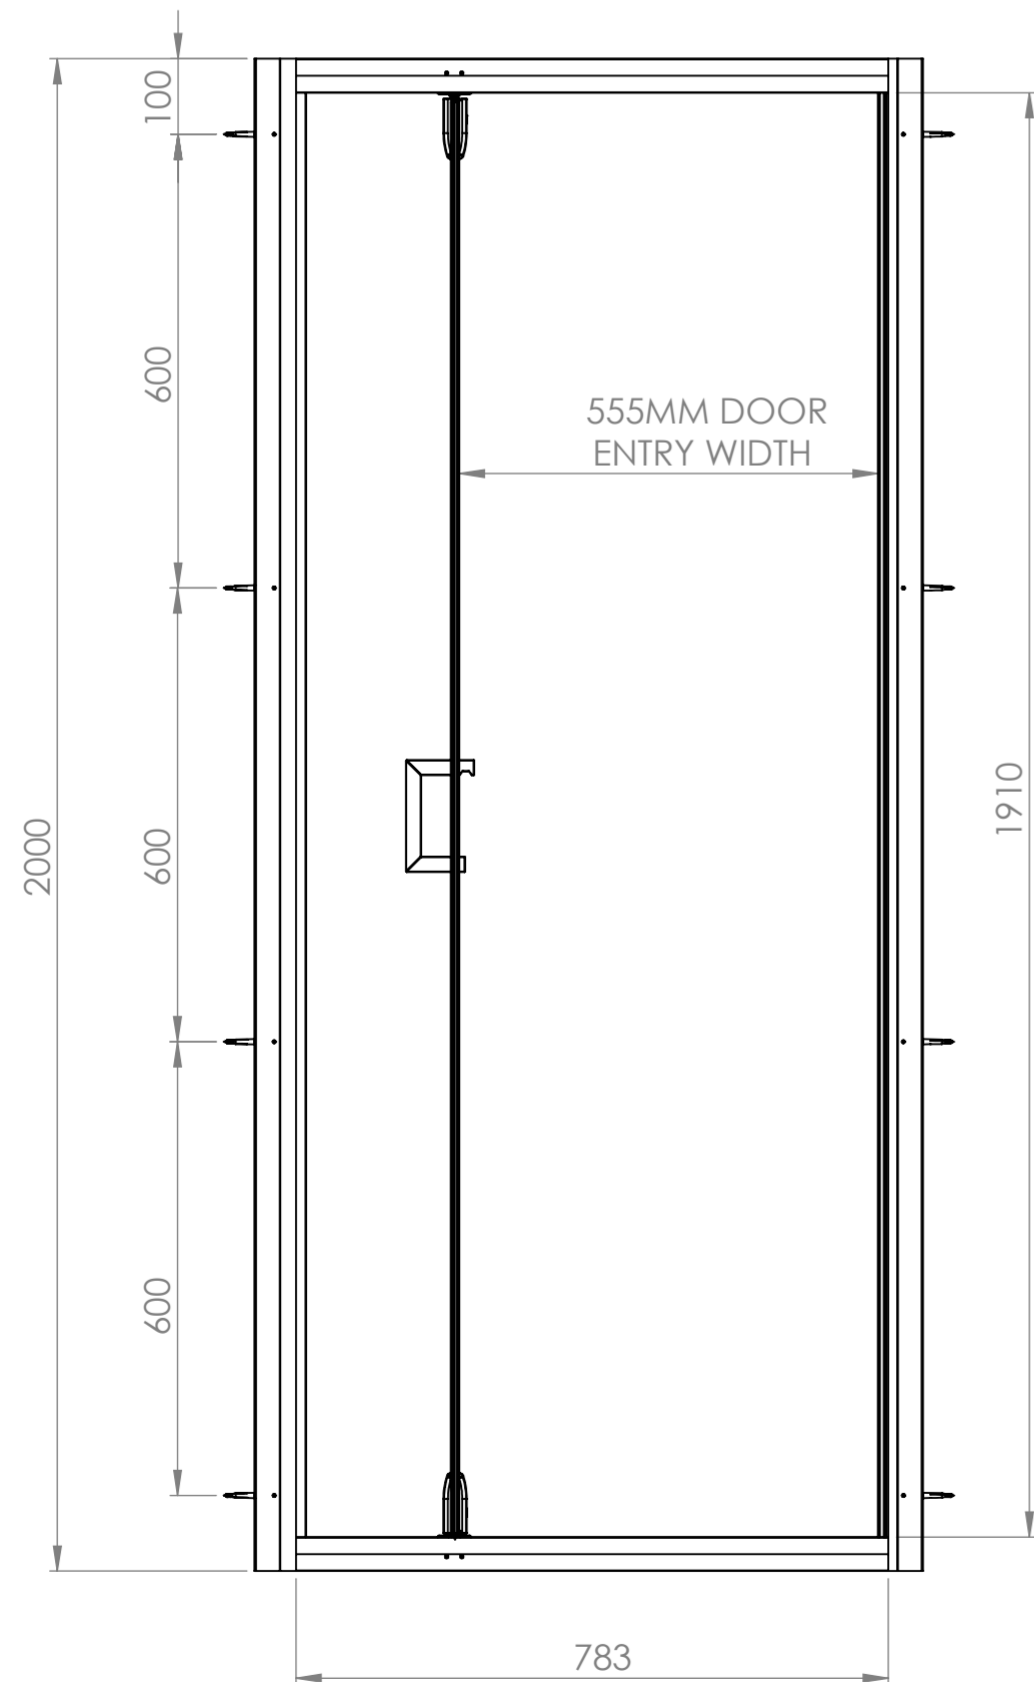

AQUALUX

BATHROOM DESIGN

Art. No. 1198867 - 760mm Pivot Door

Glass thickness 8mm
 Easy-clean glass coating
 Wall profile adjustment 20mm per profile
 Door reversible for right and left hand opening

TOP VIEW - OPENING
SPACE REQUIREMENTS

FRONT VIEW

SIDE VIEW

EXTERIOR VIEW

INTERIOR VIEW

AQUALOX

BATHROOM DESIGN

Art. No. 1198868 - 800mm Pivot Door

Glass thickness 8mm
Easy-clean glass coating
Wall profile adjustment 20mm per profile
Door reversible for right and left hand opening

TOP VIEW - OPENING
SPACE REQUIREMENTS

FRONT VIEW

SIDE VIEW

EXTERIOR VIEW

INTERIOR VIEW

TOP VIEW - OPENING
SPACE REQUIREMENTS

DETAIL A
SCALE 1 : 2

AQUALOX

BATHROOM DESIGN

Art. No. 1198869 - 900mm Pivot Door

- Glass thickness 8mm*
- Easy-clean glass coating*
- Wall profile adjustment 20mm per profile*
- Door reversible for right and left hand opening*

FRONT VIEW