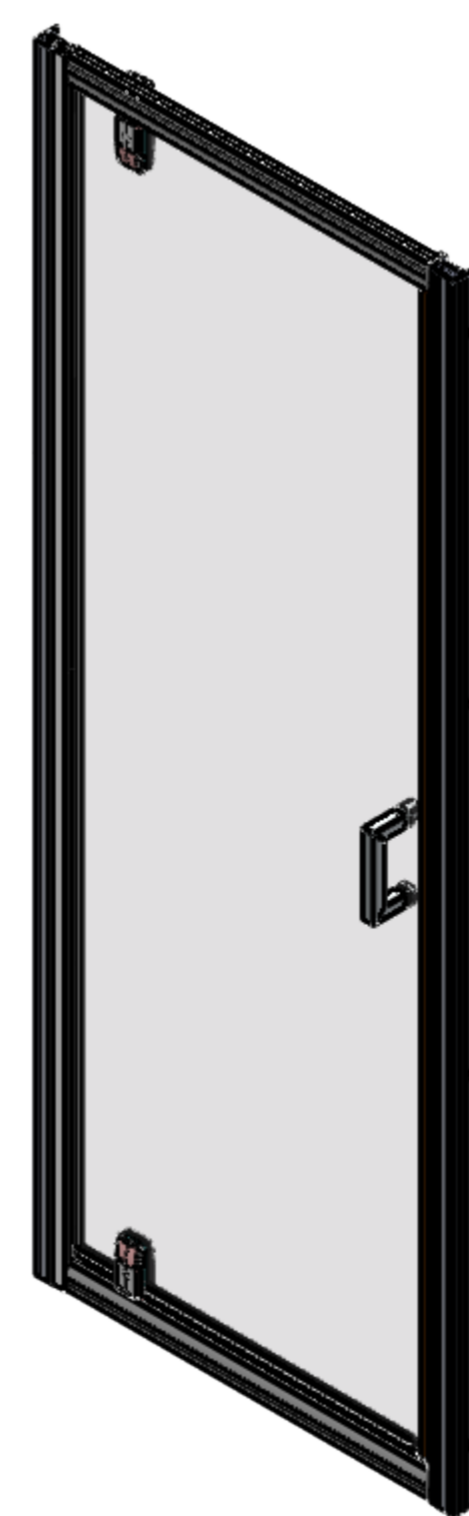

AQUALUX

BATHROOM DESIGN

Art. No. 1198867 - 760mm Pivot Door

Glass thickness 8mm
 Easy-clean glass coating
 Wall profile adjustment 20mm per profile
 Door reversible for right and left hand opening

TOP VIEW - OPENING
SPACE REQUIREMENTS

FRONT VIEW

SIDE VIEW

EXTERIOR VIEW

INTERIOR VIEW

AQUALOX

BATHROOM DESIGN

Art. No. 1198868 - 800mm Pivot Door

Glass thickness 8mm
Easy-clean glass coating
Wall profile adjustment 20mm per profile
Door reversible for right and left hand opening

TOP VIEW - OPENING
SPACE REQUIREMENTS

FRONT VIEW

SIDE VIEW

EXTERIOR VIEW

INTERIOR VIEW

TOP VIEW - OPENING
SPACE REQUIREMENTS

DETAIL A
SCALE 1 : 2

AQUALOX

BATHROOM DESIGN

Art. No. 1198869 - 900mm Pivot Door

- Glass thickness 8mm*
- Easy-clean glass coating*
- Wall profile adjustment 20mm per profile*
- Door reversible for right and left hand opening*

FRONT VIEW