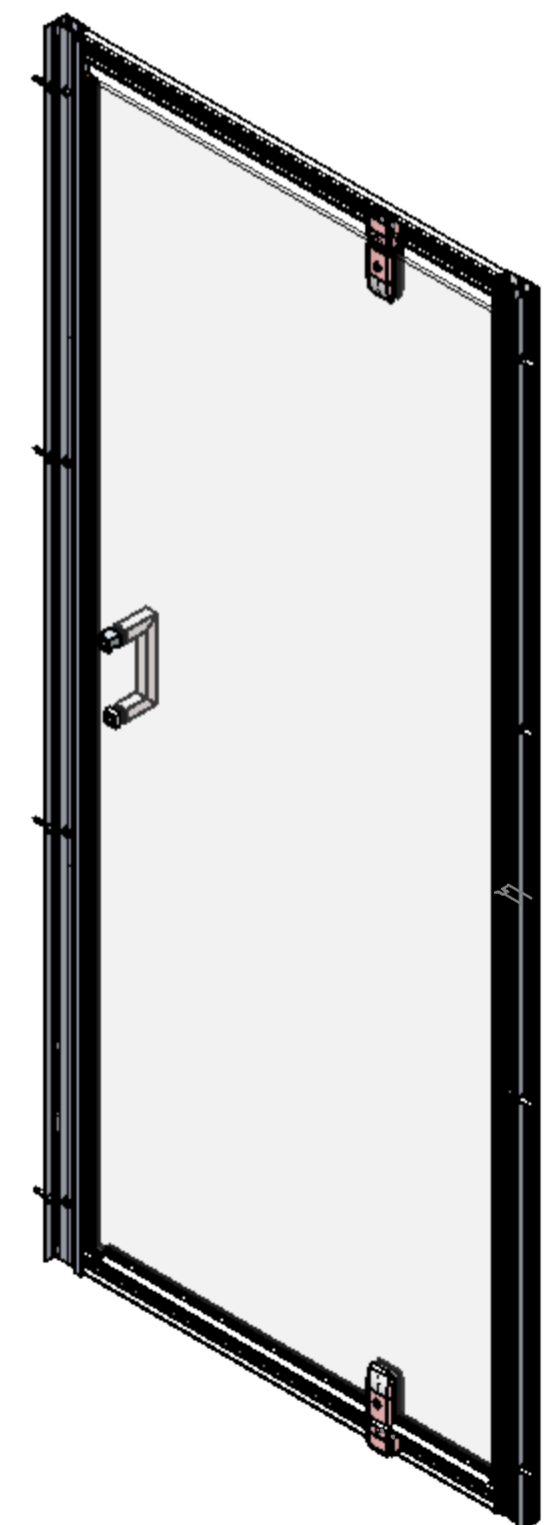

AQUALUX

BATHROOM DESIGN

Art. No. 1198867 - 760mm Pivot Door

Glass thickness 8mm
 Easy-clean glass coating
 Wall profile adjustment 20mm per profile
 Door reversible for right and left hand opening

TOP VIEW - OPENING
SPACE REQUIREMENTS

FRONT VIEW

SIDE VIEW

EXTERIOR VIEW

INTERIOR VIEW

AQUALOX

BATHROOM DESIGN

Art. No. 1198868 - 800mm Pivot Door

Glass thickness 8mm
Easy-clean glass coating
Wall profile adjustment 20mm per profile
Door reversible for right and left hand opening

BATHROOM DESIGN

Art. No. 1198869 - 900mm Pivot Door

- Glass thickness 8mm*
- Easy-clean glass coating*
- Wall profile adjustment 20mm per profile*
- Door reversible for right and left hand opening*

FRONT VIEW

SIDE VIEW

EXTERIOR VIEW

INTERIOR VIEW