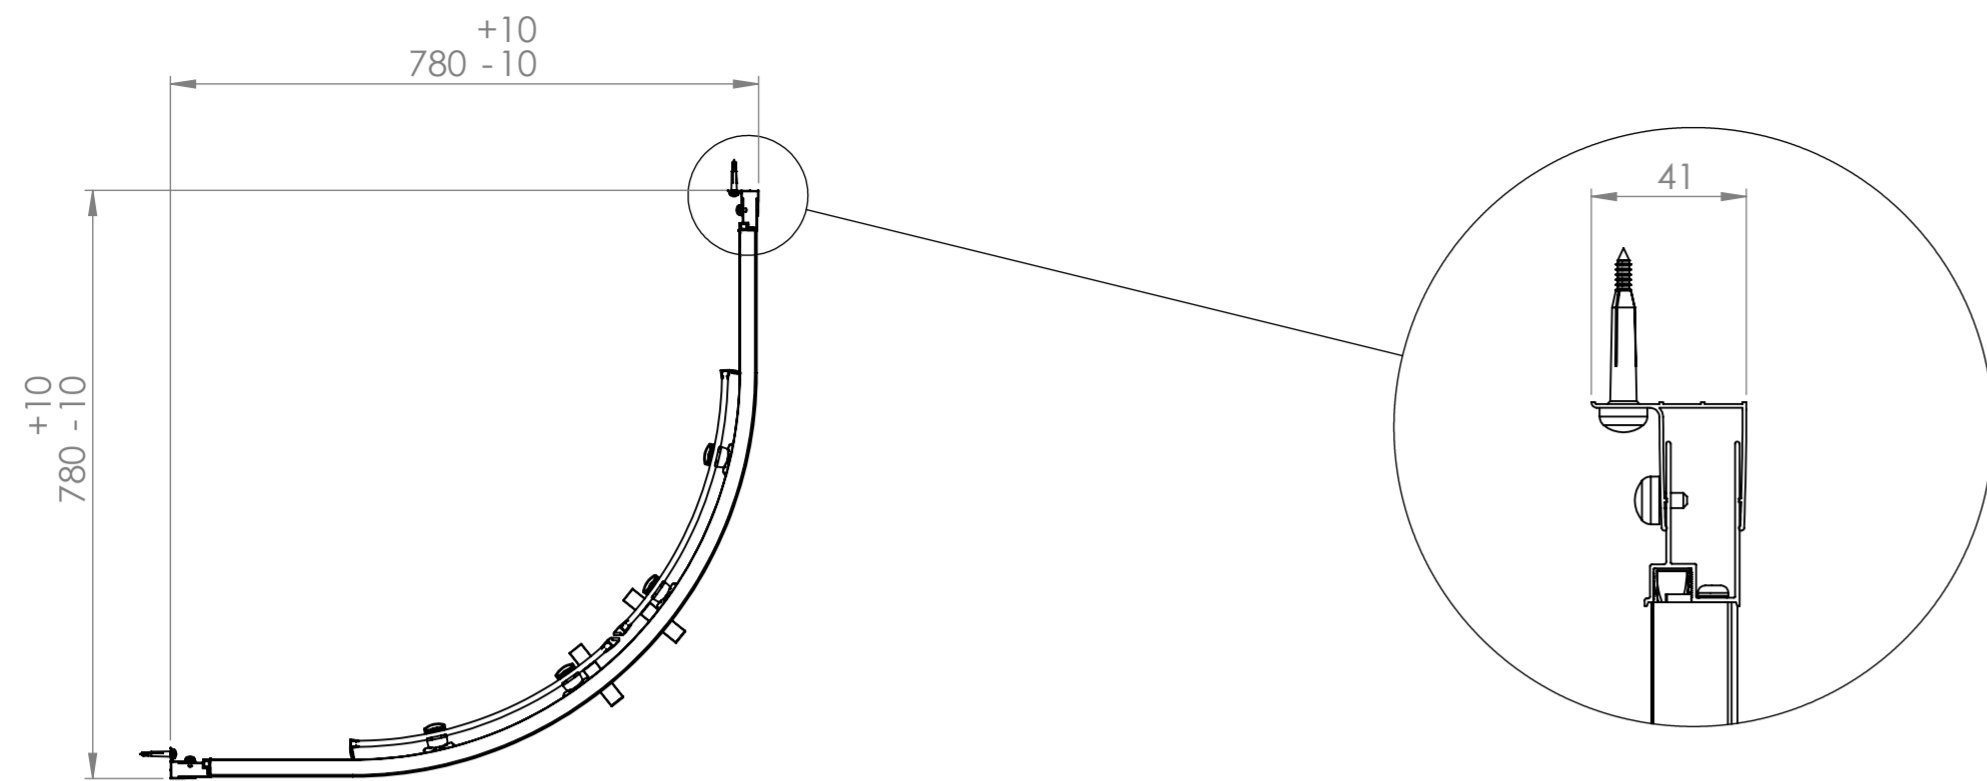

AQUALOX

BATHROOM DESIGN

800 Quad

Glass thickness 8mm
Easy-clean glass coating
Wall profile adjustment 20mm per profile
Door reversible for right and left hand opening

DETAIL A
SCALE 1 : 2

TOP VIEW - OPENING
SPACE REQUIREMENTS

SIDE VIEW

EXTERIOR VIEW

INTERIOR VIEW

DETAIL A
SCALE 1 : 2

TOP VIEW - OPENING
SPACE REQUIREMENTS

AQUALOX

BATHROOM DESIGN

900 Quad

- Glass thickness 8mm*
- Easy-clean glass coating*
- Wall profile adjustment 20mm per profile*
- Door reversible for right and left hand opening*

FRONT VIEW

EXTERIOR VIEW

INTERIOR VIEW