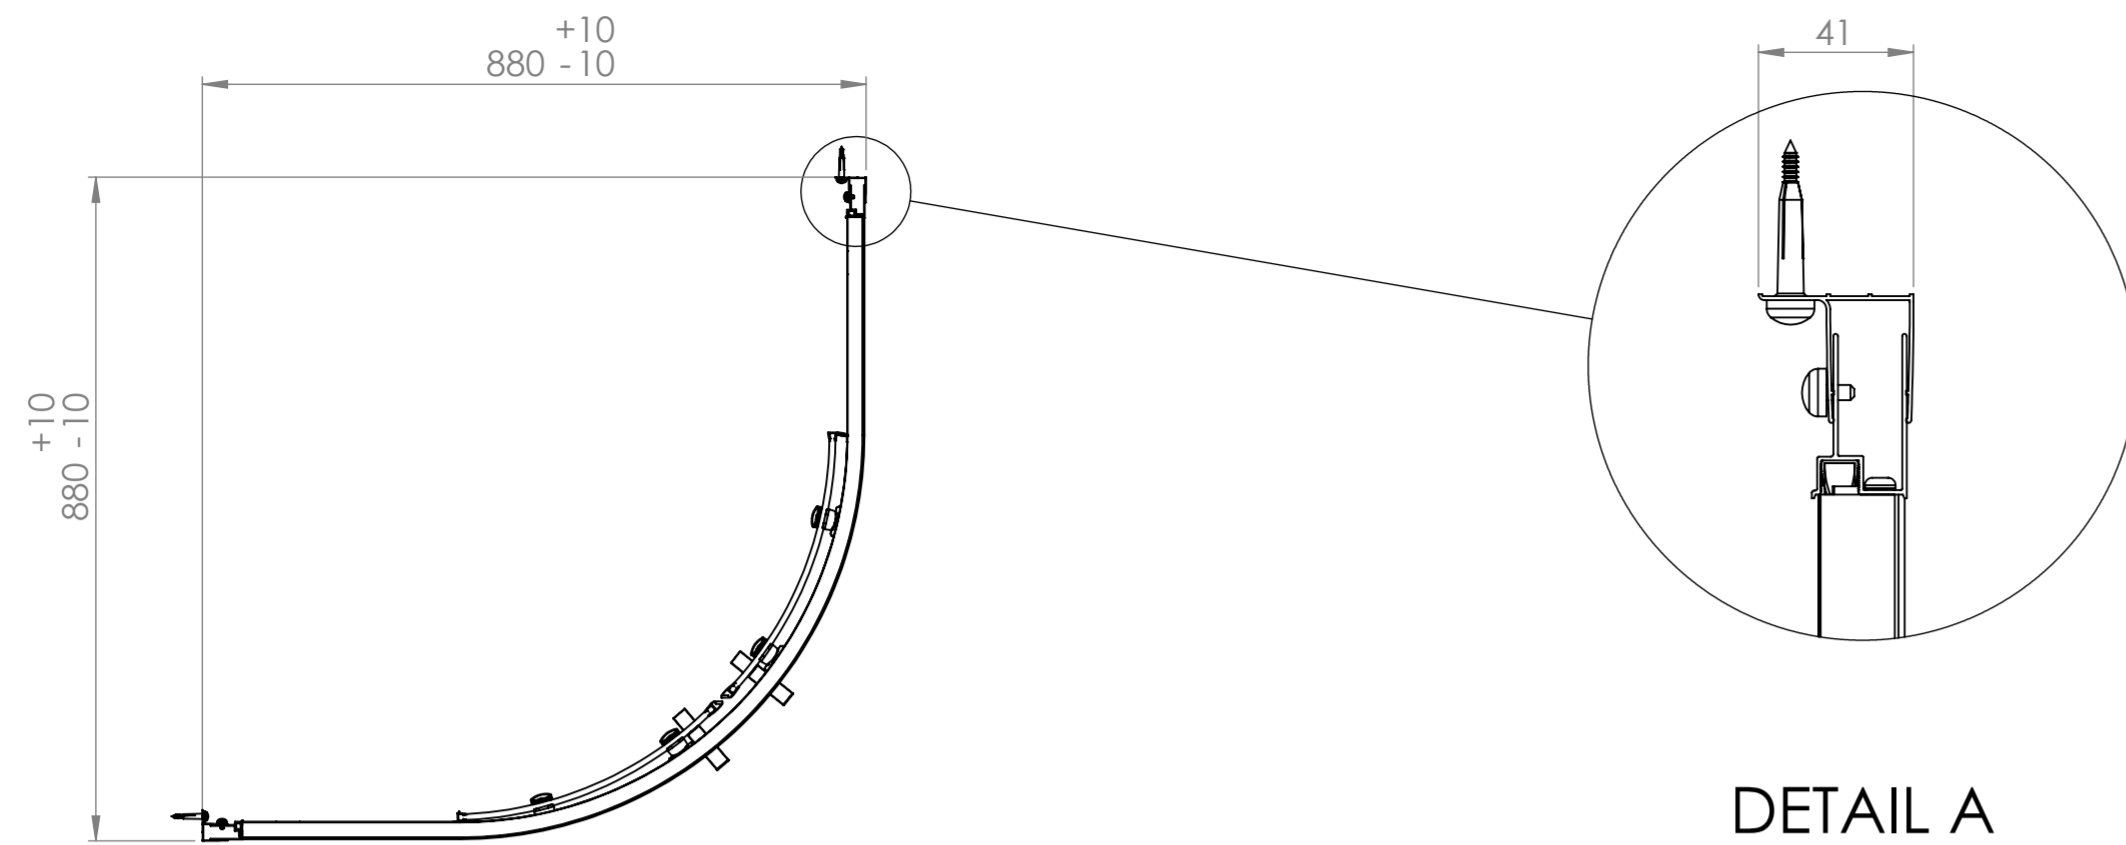

AQUALOX

BATHROOM DESIGN

800 Quad

Glass thickness 8mm
Easy-clean glass coating
Wall profile adjustment 20mm per profile
Door reversible for right and left hand opening

DETAIL A
SCALE 1 : 2

TOP VIEW - OPENING
SPACE REQUIREMENTS

SIDE VIEW

EXTERIOR VIEW

INTERIOR VIEW

DETAIL A
SCALE 1 : 2

TOP VIEW - OPENING
SPACE REQUIREMENTS

AQUALOX

BATHROOM DESIGN

900 Quad

- Glass thickness 8mm*
- Easy-clean glass coating*
- Wall profile adjustment 20mm per profile*
- Door reversible for right and left hand opening*

FRONT VIEW

EXTERIOR VIEW

INTERIOR VIEW