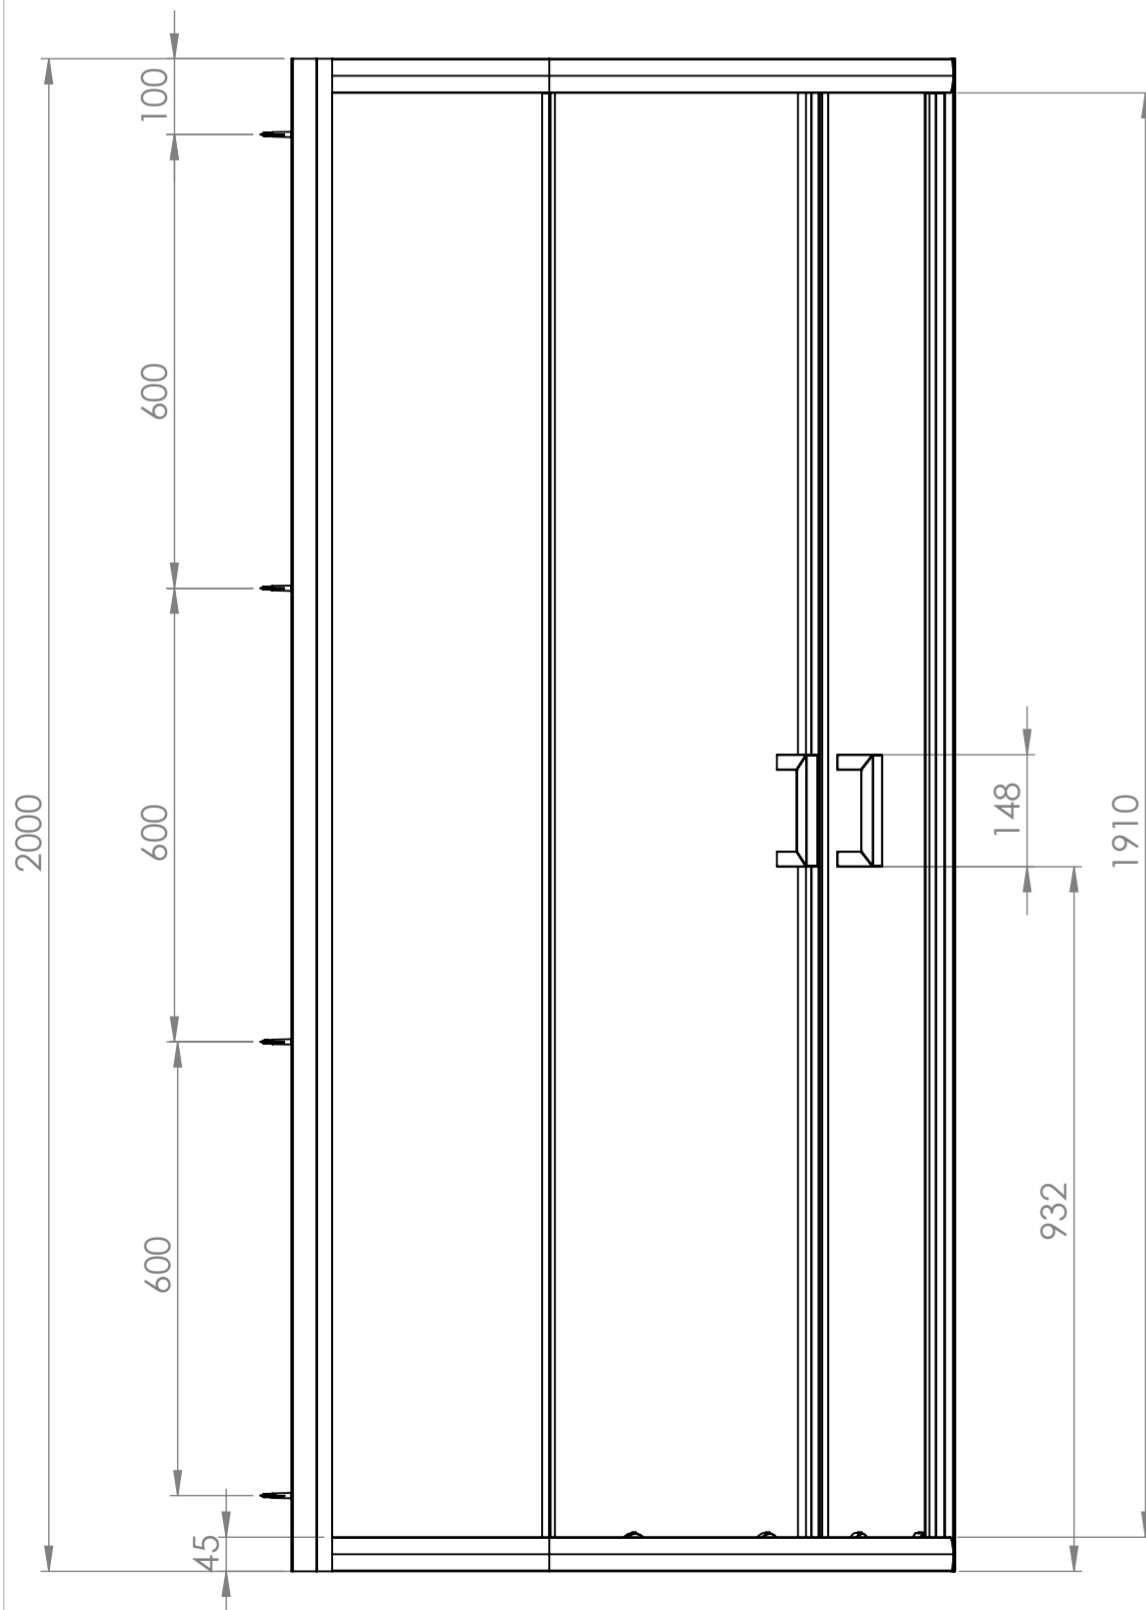

AQUALOX

BATHROOM DESIGN

800 Quad

Glass thickness 8mm
Easy-clean glass coating
Wall profile adjustment 20mm per profile
Door reversible for right and left hand opening

DETAIL A
SCALE 1 : 2

TOP VIEW - OPENING
SPACE REQUIREMENTS

SIDE VIEW

EXTERIOR VIEW

INTERIOR VIEW

DETAIL A
SCALE 1 : 2

TOP VIEW - OPENING
SPACE REQUIREMENTS

AQUALOX

BATHROOM DESIGN

900 Quad

- Glass thickness 8mm*
- Easy-clean glass coating*
- Wall profile adjustment 20mm per profile*
- Door reversible for right and left hand opening*

FRONT VIEW

EXTERIOR VIEW

INTERIOR VIEW