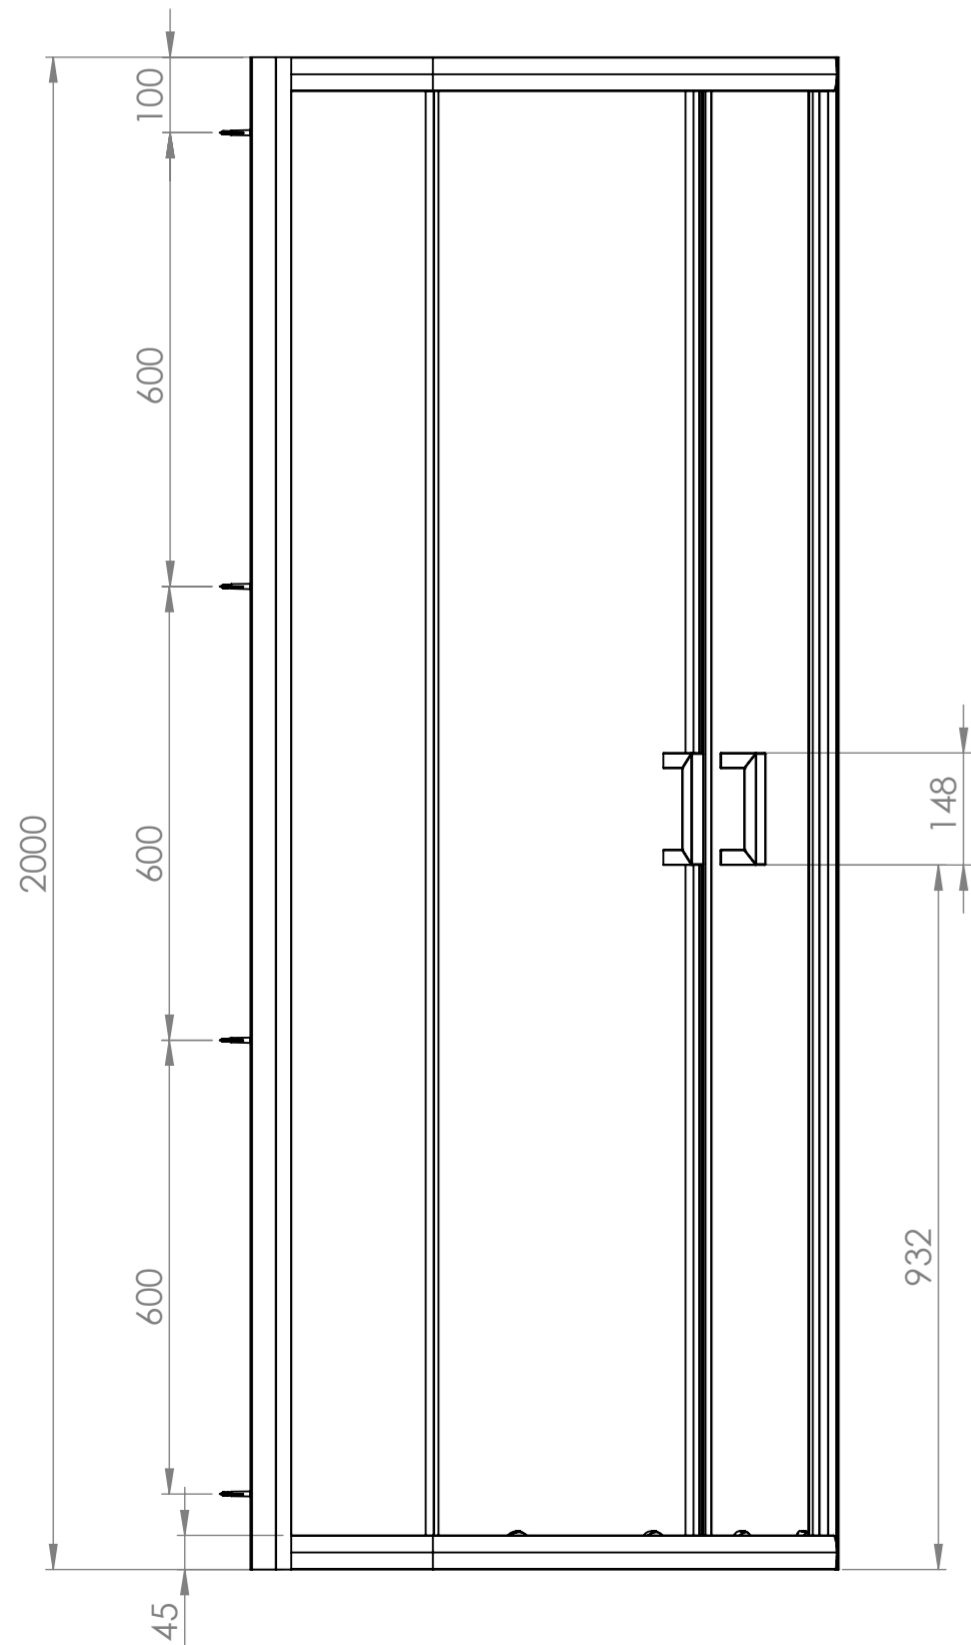

AQUALOX

BATHROOM DESIGN

800 Quad

Glass thickness 8mm
Easy-clean glass coating
Wall profile adjustment 20mm per profile
Door reversible for right and left hand opening

DETAIL A
SCALE 1 : 2

TOP VIEW - OPENING
SPACE REQUIREMENTS

SIDE VIEW

EXTERIOR VIEW

INTERIOR VIEW

DETAIL A
SCALE 1 : 2

TOP VIEW - OPENING
SPACE REQUIREMENTS

AQUALOX

BATHROOM DESIGN

900 Quad

- Glass thickness 8mm*
- Easy-clean glass coating*
- Wall profile adjustment 20mm per profile*
- Door reversible for right and left hand opening*

FRONT VIEW

EXTERIOR VIEW

INTERIOR VIEW