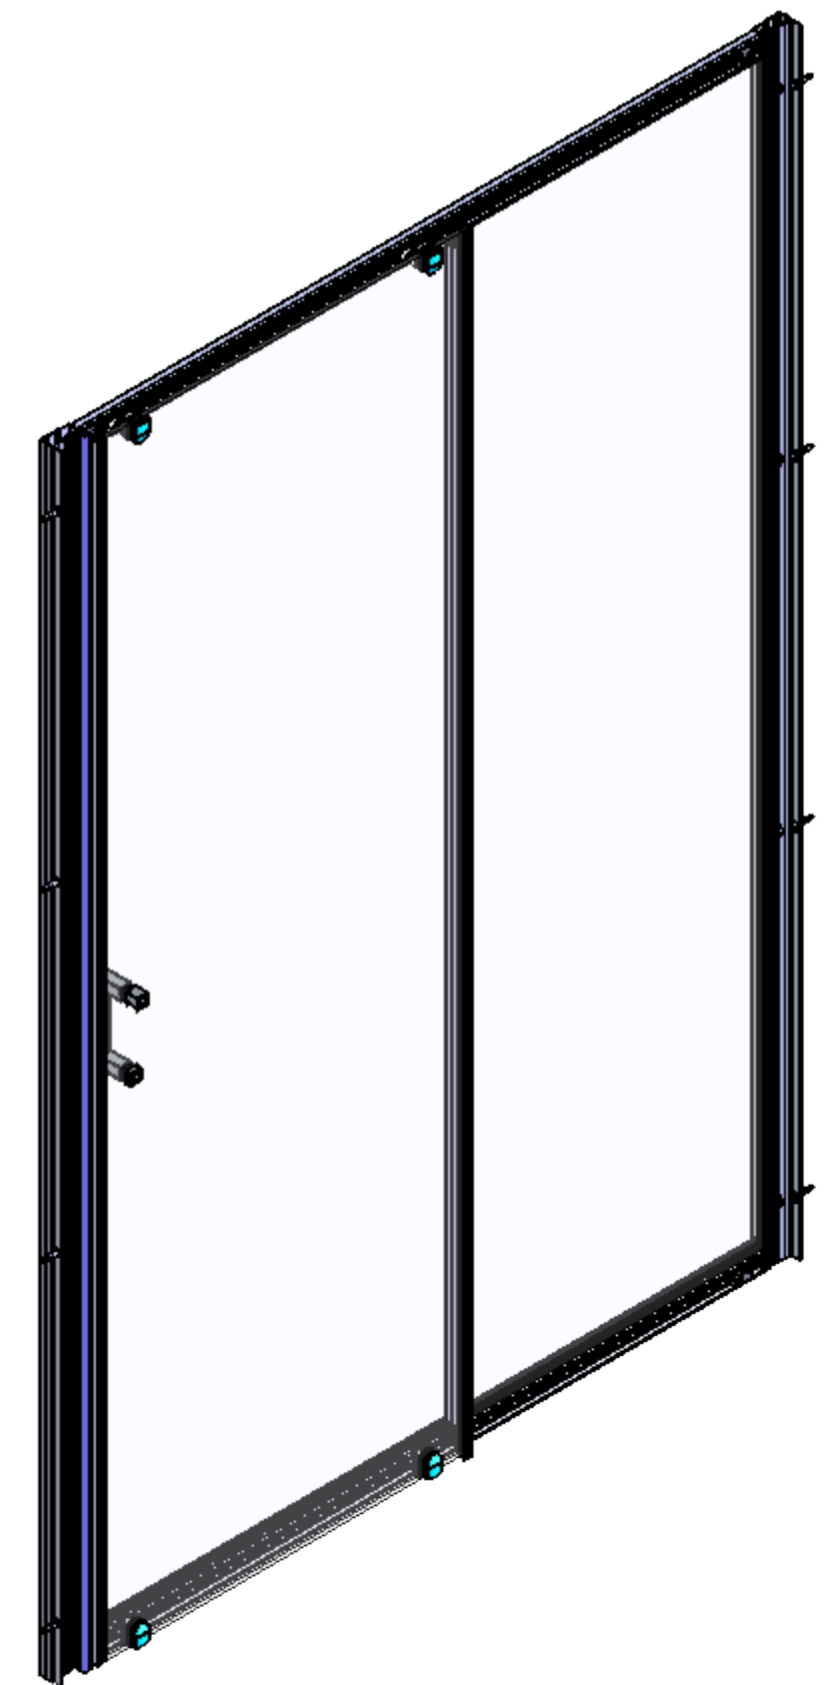

AQUALOX

BATHROOM DESIGN

Art. No. 1198905 - 1000 Slider

*Glass thickness 8mm
Easy-clean glass coating
Wall profile adjustment 20mm per profile
Door reversible for right and left hand opening*

TOP VIEW - OPENING
SPACE REQUIREMENTS

FRONT VIEW

SIDE VIEW

EXTERIOR VIEW

INTERIOR VIEW

AQUALOX

BATHROOM DESIGN

Art. No. 1198906 - 1200 Slider

*Glass thickness 8mm
Easy-clean glass coating
Wall profile adjustment 20mm per profile
Door reversible for right and left hand opening*

Glass thickness 8mm
Easy-clean glass coating
Wall profile adjustment 20mm per profile
Door reversible for right and left hand opening

DETAIL A
SCALE 1 : 2

TOP VIEW - OPENING
SPACE REQUIREMENTS

FRONT VIEW

SIDE VIEW

EXTERIOR VIEW

INTERIOR VIEW

DETAIL A
SCALE 1 : 2

TOP VIEW - OPENING
SPACE REQUIREMENTS

AQUALOX
BATHROOM DESIGN

Art. No. 1198908 - 1600 Slider

Glass thickness 8mm
Easy-clean glass coating
Wall profile adjustment 20mm per profile
Door reversible for right and left hand opening