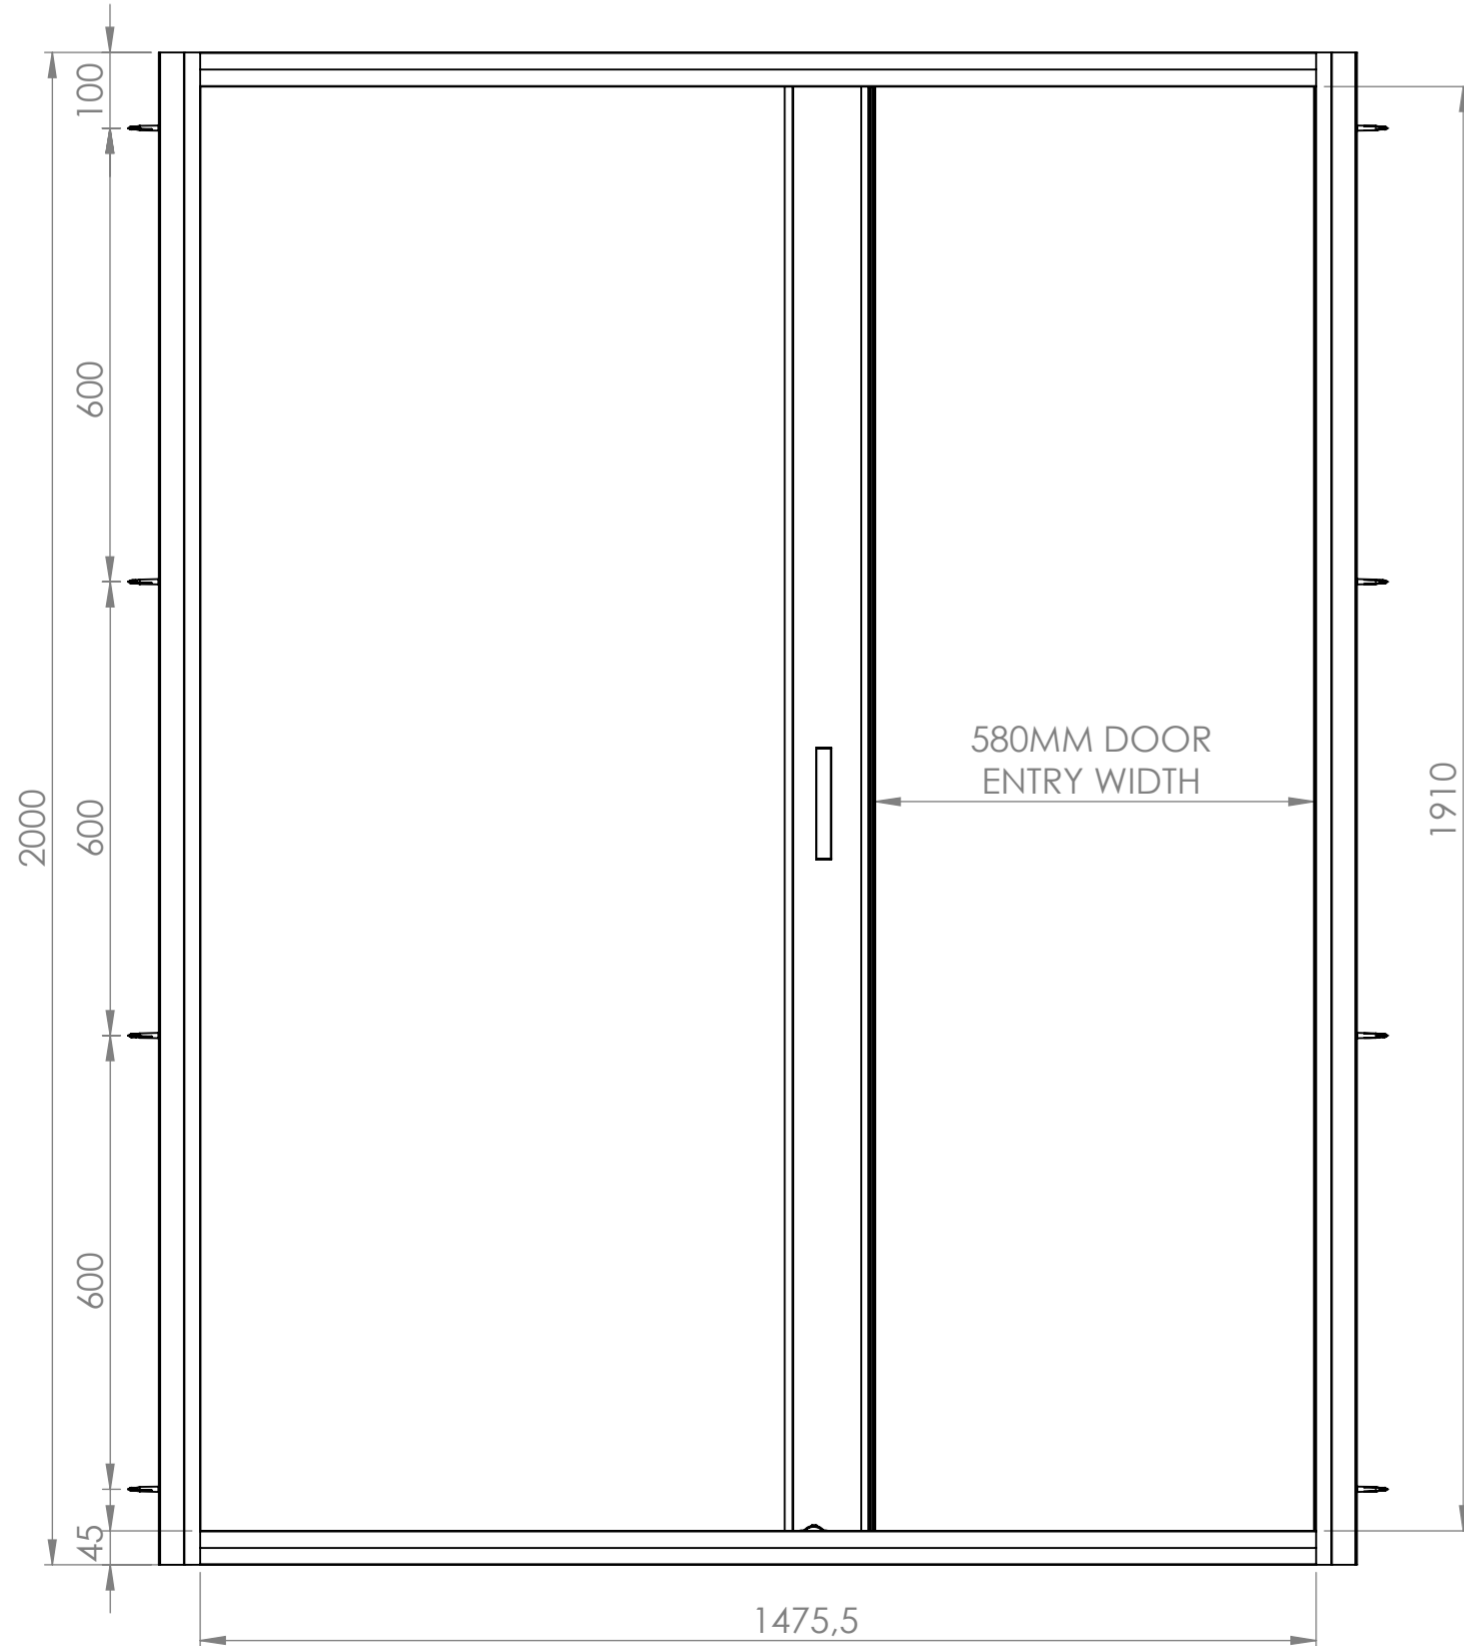

AQUALOX

BATHROOM DESIGN

Art. No. 1198905 - 1000 Slider

*Glass thickness 8mm
Easy-clean glass coating
Wall profile adjustment 20mm per profile
Door reversible for right and left hand opening*

TOP VIEW - OPENING
SPACE REQUIREMENTS

Glass thickness 8mm
Easy-clean glass coating
Wall profile adjustment 20mm per profile
Door reversible for right and left hand opening

DETAIL A
SCALE 1 : 2

TOP VIEW - OPENING
SPACE REQUIREMENTS

FRONT VIEW

SIDE VIEW

EXTERIOR VIEW

INTERIOR VIEW

DETAIL A
SCALE 1 : 2

TOP VIEW - OPENING
SPACE REQUIREMENTS

AQUALOX
BATHROOM DESIGN

Art. No. 1198908 - 1600 Slider

Glass thickness 8mm
Easy-clean glass coating
Wall profile adjustment 20mm per profile
Door reversible for right and left hand opening

FRONT VIEW

SIDE VIEW

EXTERIOR VIEW

INTERIOR VIEW

AQUALOX

BATHROOM DESIGN

Art. No. 1198909 - 1700 Slider

*Glass thickness 8mm
Easy-clean glass coating
Wall profile adjustment 20mm per profile
Door reversible for right and left hand opening*