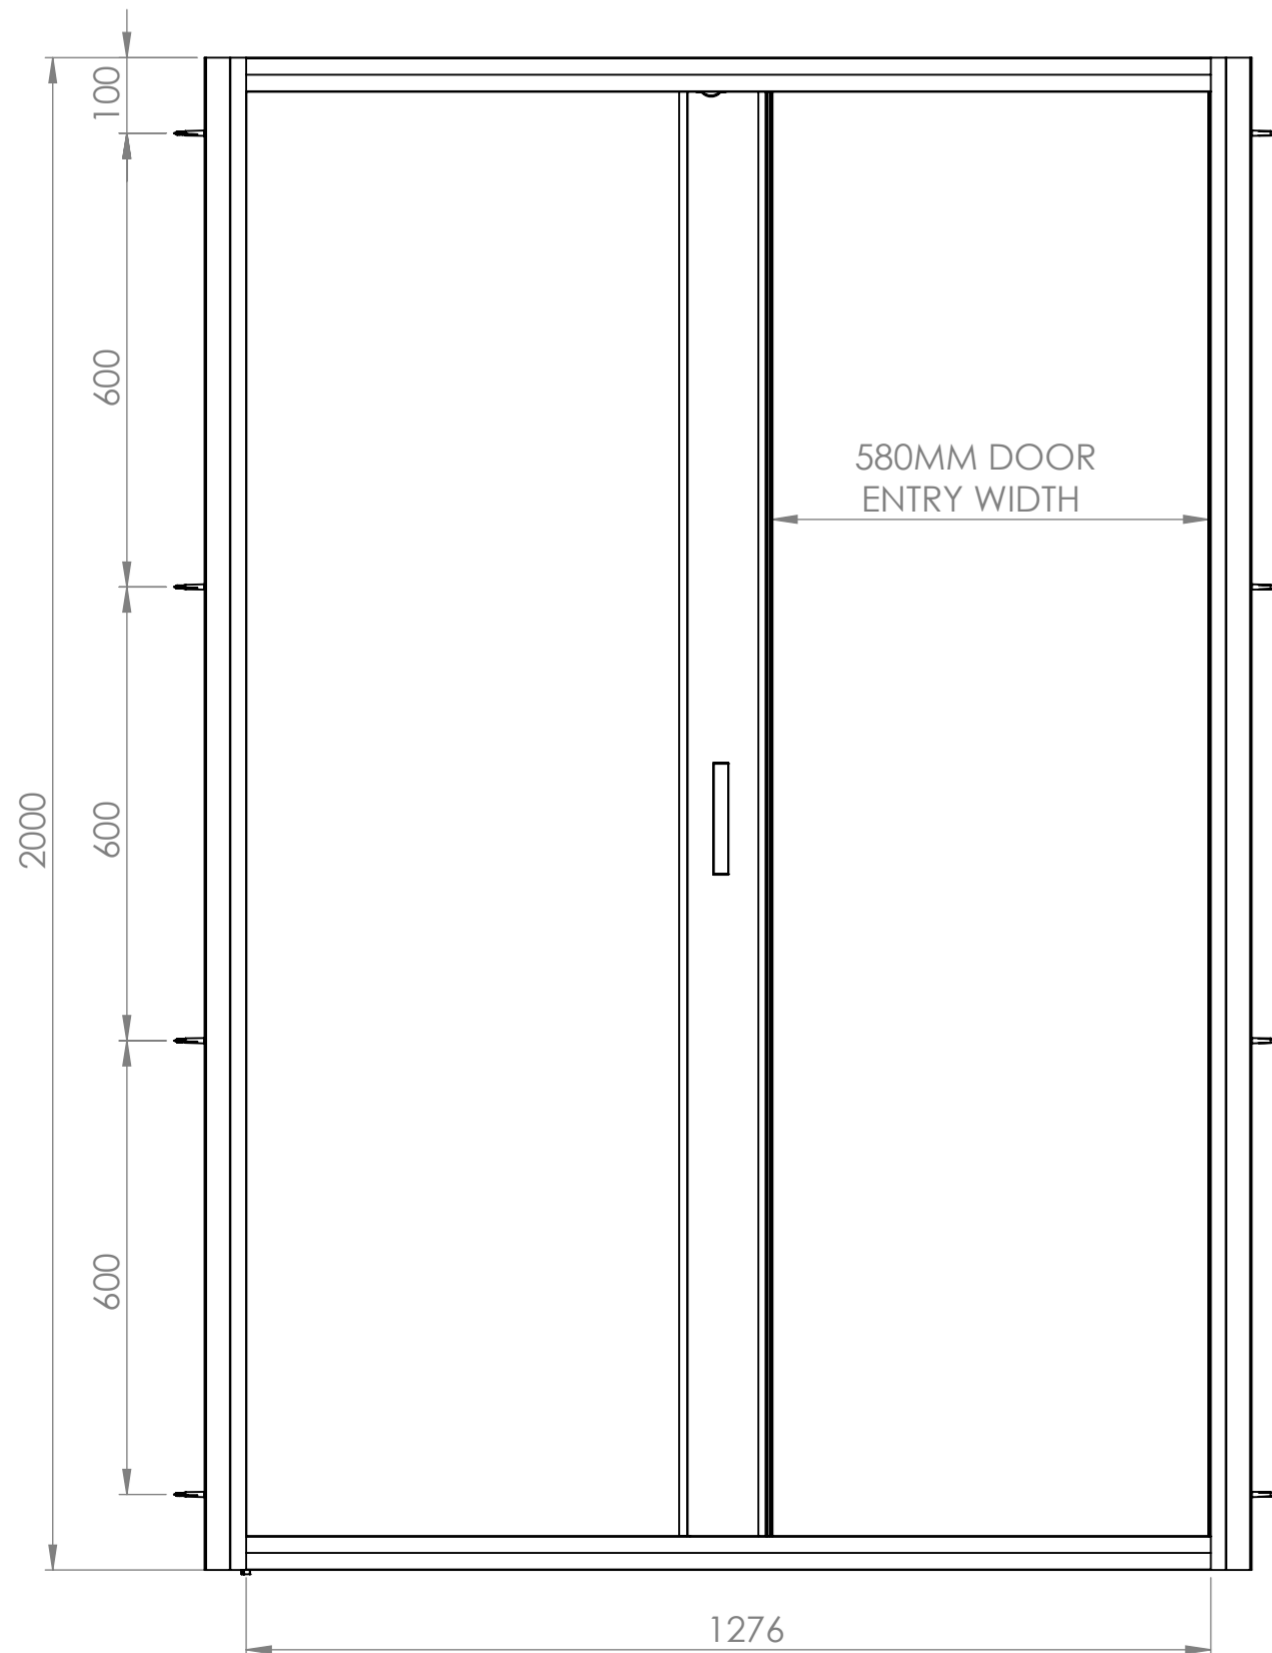

AQUALOX

BATHROOM DESIGN

Art. No. 1198905 - 1000 Slider

*Glass thickness 8mm
Easy-clean glass coating
Wall profile adjustment 20mm per profile
Door reversible for right and left hand opening*

TOP VIEW - OPENING
SPACE REQUIREMENTS

FRONT VIEW

SIDE VIEW

EXTERIOR VIEW

INTERIOR VIEW

AQUALOX

BATHROOM DESIGN

Art. No. 1198906 - 1200 Slider

*Glass thickness 8mm
Easy-clean glass coating
Wall profile adjustment 20mm per profile
Door reversible for right and left hand opening*

TOP VIEW - OPENING
SPACE REQUIREMENTS

FRONT VIEW

SIDE VIEW

EXTERIOR VIEW

INTERIOR VIEW

AQUALOX

BATHROOM DESIGN

Art. No. 1198907 - 1400 Slider

Glass thickness 8mm
Easy-clean glass coating
Wall profile adjustment 20mm per profile
Door reversible for right and left hand opening

DETAIL A
SCALE 1 : 2

TOP VIEW - OPENING
SPACE REQUIREMENTS

FRONT VIEW