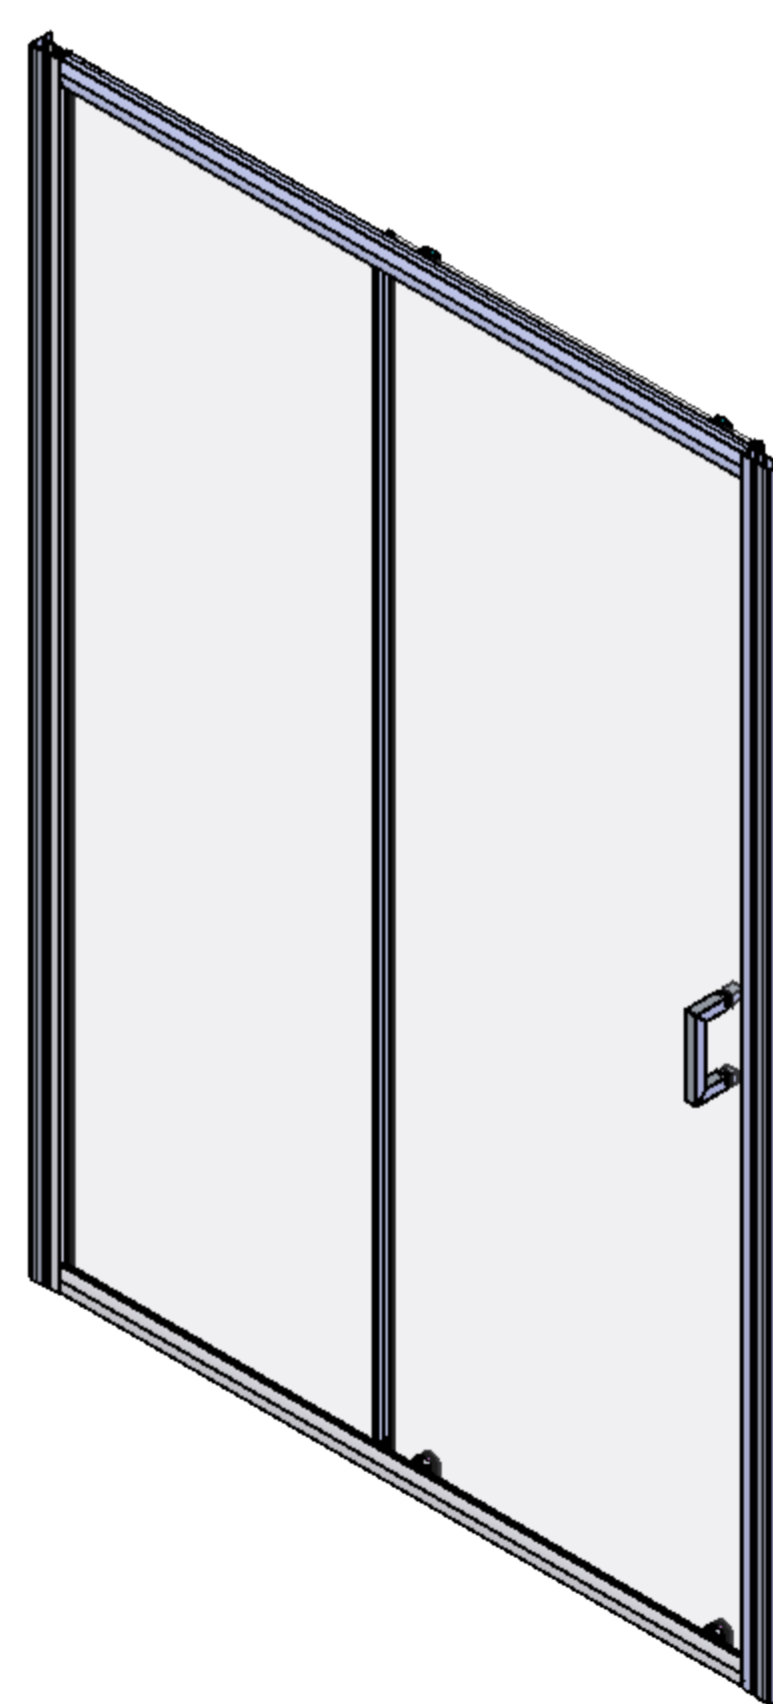

AQUALOX

BATHROOM DESIGN

Art. No. 1198905 - 1000 Slider

*Glass thickness 8mm
Easy-clean glass coating
Wall profile adjustment 20mm per profile
Door reversible for right and left hand opening*

TOP VIEW - OPENING
SPACE REQUIREMENTS

FRONT VIEW

SIDE VIEW

EXTERIOR VIEW

INTERIOR VIEW

AQUALOX

BATHROOM DESIGN

Art. No. 1198906 - 1200 Slider

*Glass thickness 8mm
Easy-clean glass coating
Wall profile adjustment 20mm per profile
Door reversible for right and left hand opening*

Glass thickness 8mm
Easy-clean glass coating
Wall profile adjustment 20mm per profile
Door reversible for right and left hand opening

DETAIL A
SCALE 1 : 2

TOP VIEW - OPENING
SPACE REQUIREMENTS

FRONT VIEW

SIDE VIEW

EXTERIOR VIEW

INTERIOR VIEW

DETAIL A
SCALE 1 : 2

TOP VIEW - OPENING
SPACE REQUIREMENTS

AQUALOX
BATHROOM DESIGN

Art. No. 1198908 - 1600 Slider

Glass thickness 8mm
Easy-clean glass coating
Wall profile adjustment 20mm per profile
Door reversible for right and left hand opening