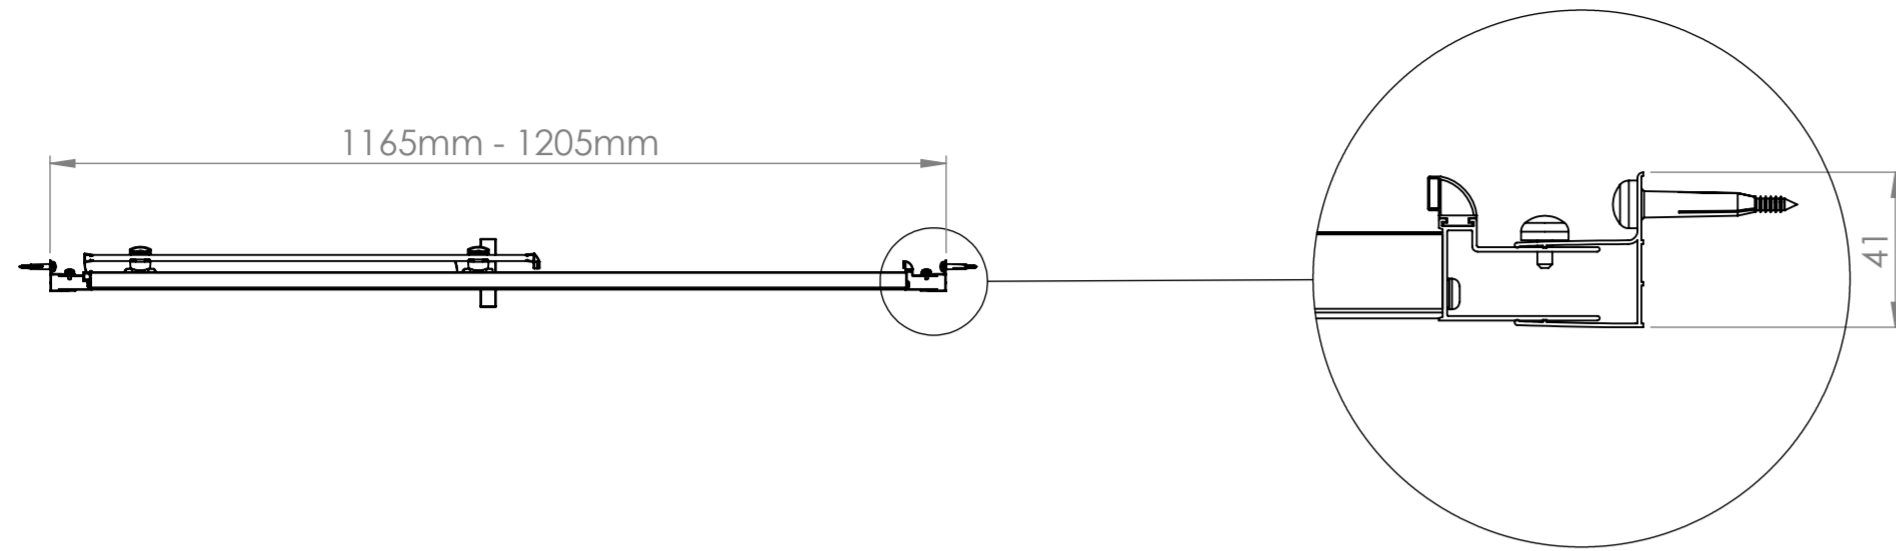

AQUALOX

BATHROOM DESIGN

Art. No. 1198905 - 1000 Slider

*Glass thickness 8mm
Easy-clean glass coating
Wall profile adjustment 20mm per profile
Door reversible for right and left hand opening*

TOP VIEW - OPENING
SPACE REQUIREMENTS

FRONT VIEW

SIDE VIEW

EXTERIOR VIEW

INTERIOR VIEW

AQUALOX

BATHROOM DESIGN

Art. No. 1198906 - 1200 Slider

*Glass thickness 8mm
Easy-clean glass coating
Wall profile adjustment 20mm per profile
Door reversible for right and left hand opening*

Glass thickness 8mm
Easy-clean glass coating
Wall profile adjustment 20mm per profile
Door reversible for right and left hand opening

DETAIL A
SCALE 1 : 2

TOP VIEW - OPENING
SPACE REQUIREMENTS

FRONT VIEW

SIDE VIEW

EXTERIOR VIEW

INTERIOR VIEW

DETAIL A
SCALE 1 : 2

TOP VIEW - OPENING
SPACE REQUIREMENTS

AQUALOX
BATHROOM DESIGN

Art. No. 1198908 - 1600 Slider

Glass thickness 8mm
Easy-clean glass coating
Wall profile adjustment 20mm per profile
Door reversible for right and left hand opening