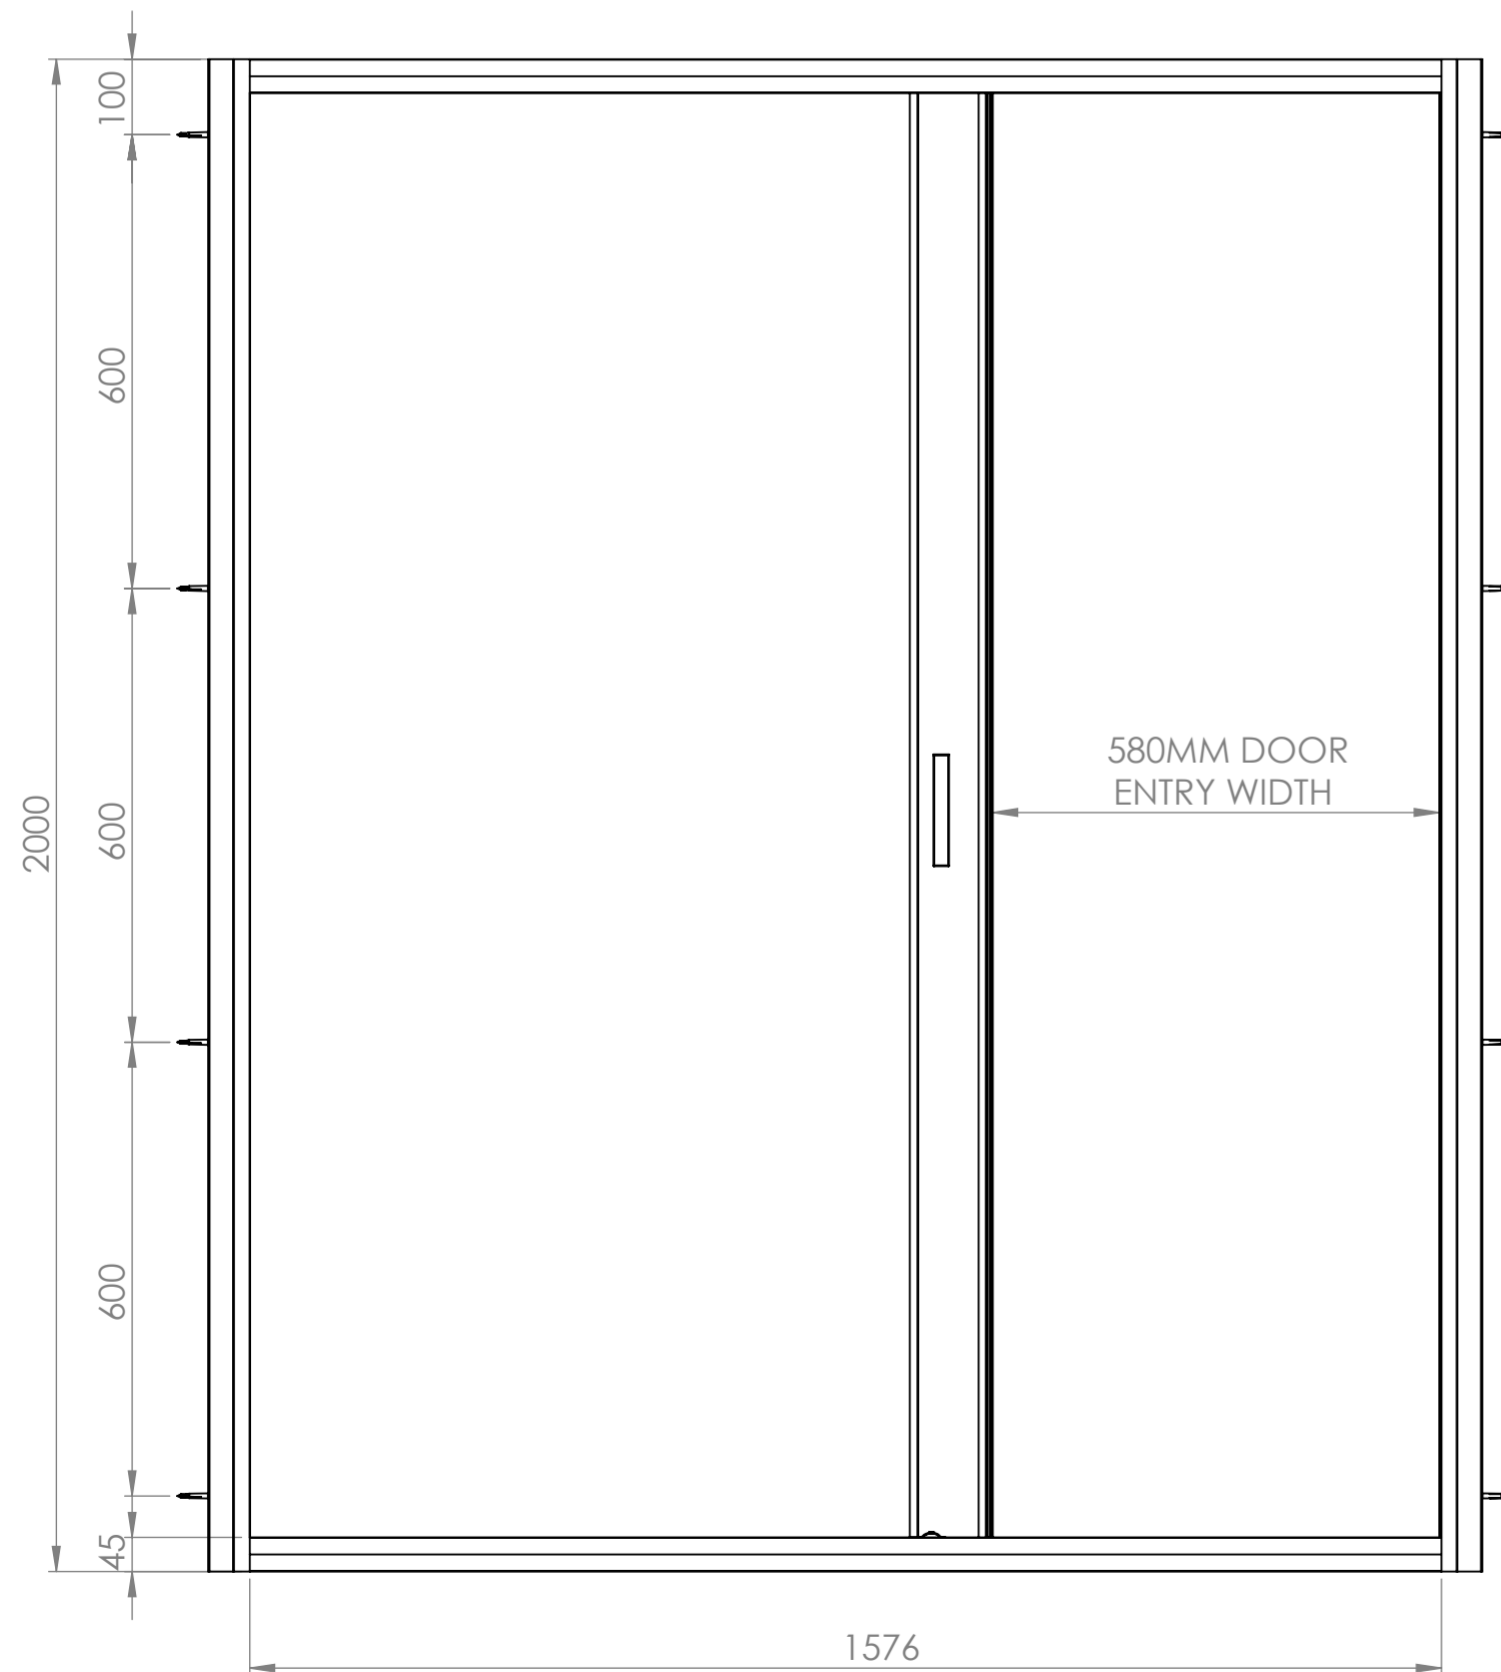

AQUALOX

BATHROOM DESIGN

Art. No. 1198905 - 1000 Slider

*Glass thickness 8mm
Easy-clean glass coating
Wall profile adjustment 20mm per profile
Door reversible for right and left hand opening*

TOP VIEW - OPENING
SPACE REQUIREMENTS

Glass thickness 8mm
Easy-clean glass coating
Wall profile adjustment 20mm per profile
Door reversible for right and left hand opening

DETAIL A
SCALE 1 : 2

TOP VIEW - OPENING
SPACE REQUIREMENTS

FRONT VIEW

FRONT VIEW

SIDE VIEW

EXTERIOR VIEW

INTERIOR VIEW

AQUALOX

BATHROOM DESIGN

Art. No. 1198909 - 1700 Slider

*Glass thickness 8mm
Easy-clean glass coating
Wall profile adjustment 20mm per profile
Door reversible for right and left hand opening*

TOP VIEW - OPENING
SPACE REQUIREMENTS

FRONT VIEW

SIDE VIEW

EXTERIOR VIEW

INTERIOR VIEW