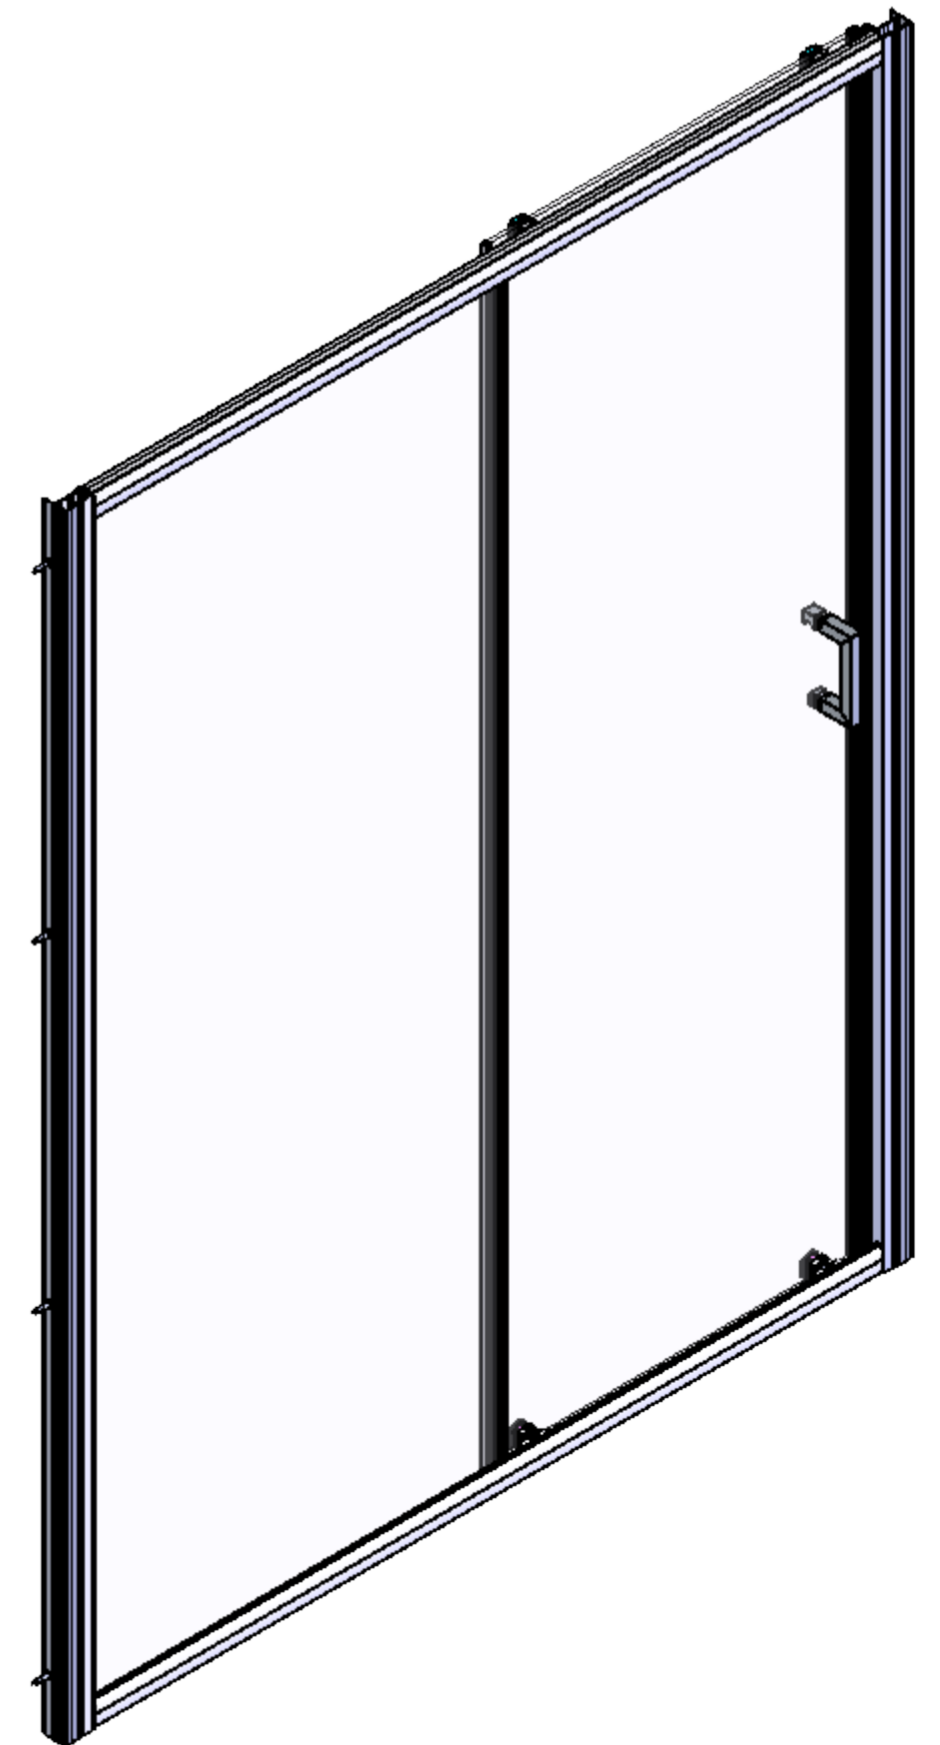

INTERIOR VIEW