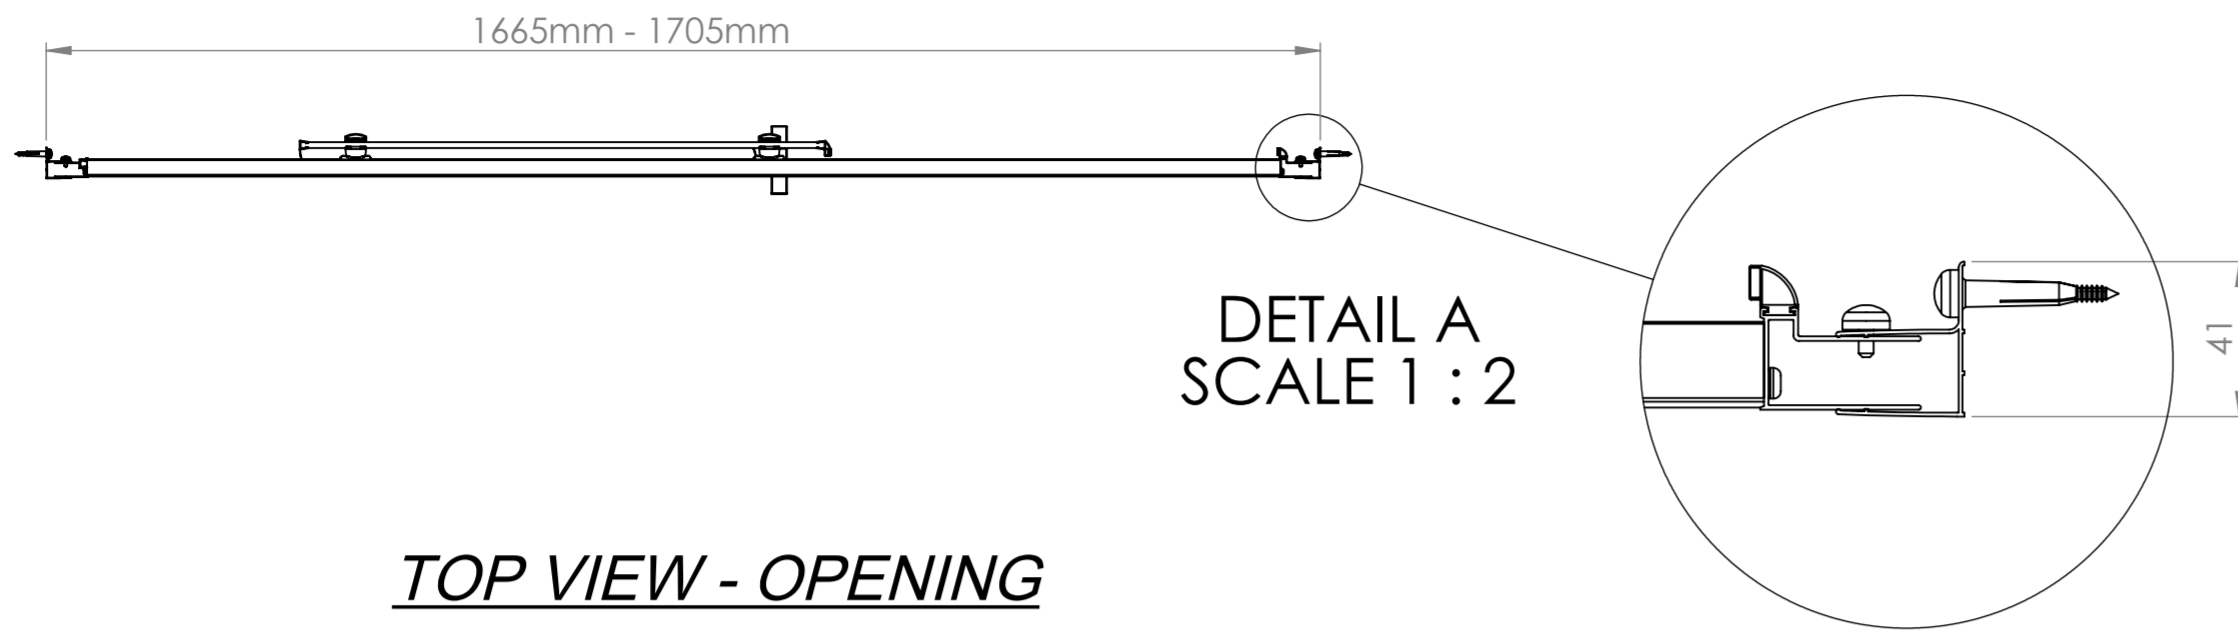

Glass thickness 8mm
Easy-clean glass coating
Wall profile adjustment 20mm per profile
Door reversible for right and left hand opening

DETAIL A
SCALE 1 : 2

TOP VIEW - OPENING
SPACE REQUIREMENTS

FRONT VIEW

SIDE VIEW

EXTERIOR VIEW

INTERIOR VIEW

DETAIL A
SCALE 1 : 2

TOP VIEW - OPENING
SPACE REQUIREMENTS

AQUALOX
BATHROOM DESIGN

Art. No. 1198908 - 1600 Slider

Glass thickness 8mm
Easy-clean glass coating
Wall profile adjustment 20mm per profile
Door reversible for right and left hand opening

FRONT VIEW

SIDE VIEW

EXTERIOR VIEW

INTERIOR VIEW

AQUALOX

BATHROOM DESIGN

Art. No. 1198909 - 1700 Slider

*Glass thickness 8mm
Easy-clean glass coating
Wall profile adjustment 20mm per profile
Door reversible for right and left hand opening*

TOP VIEW - OPENING
SPACE REQUIREMENTS

FRONT VIEW

SIDE VIEW

EXTERIOR VIEW

INTERIOR VIEW