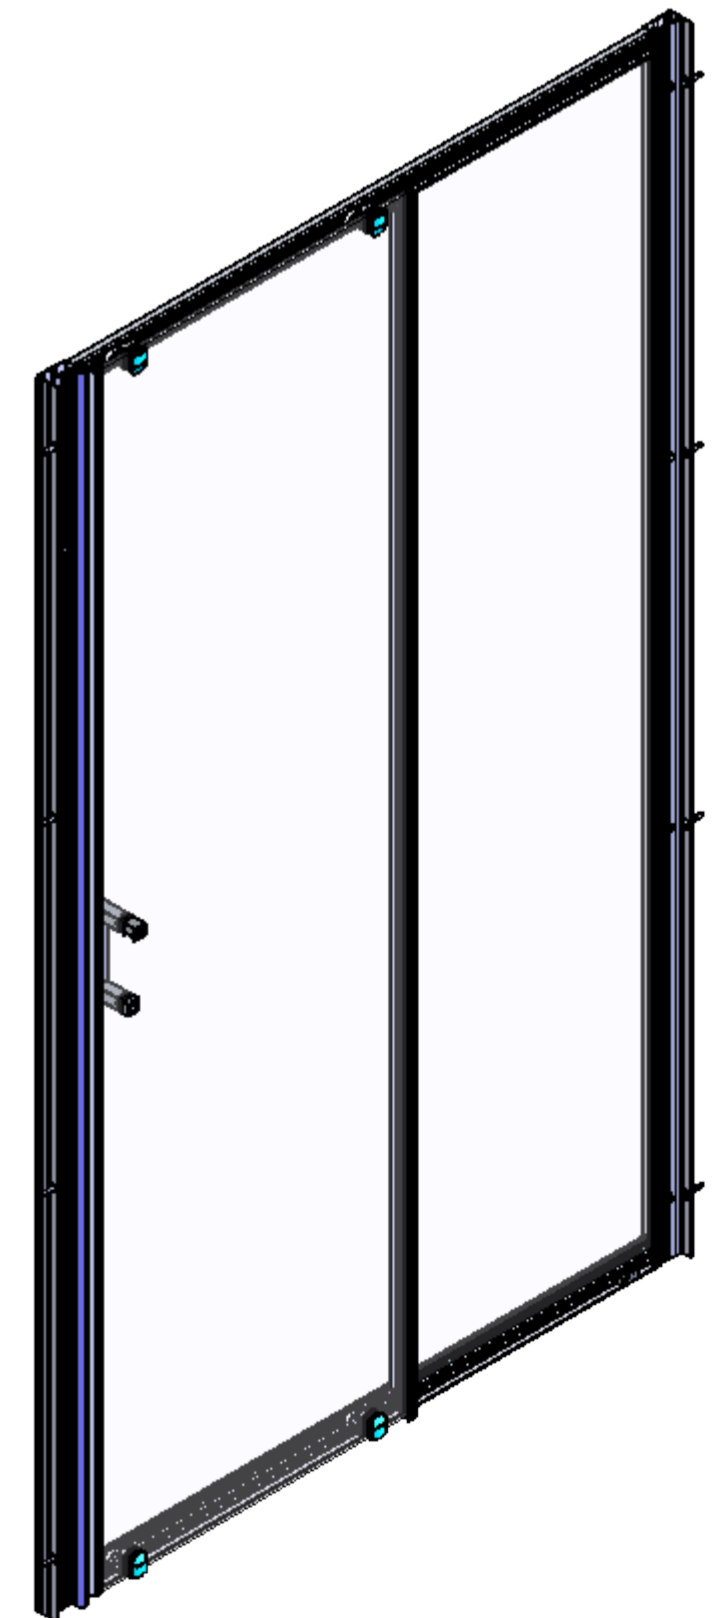

AQUALOX

BATHROOM DESIGN

Art. No. 1198905 - 1000 Slider

*Glass thickness 8mm
Easy-clean glass coating
Wall profile adjustment 20mm per profile
Door reversible for right and left hand opening*

TOP VIEW - OPENING
SPACE REQUIREMENTS

FRONT VIEW

SIDE VIEW

EXTERIOR VIEW

INTERIOR VIEW

AQUALOX

BATHROOM DESIGN

Art. No. 1198906 - 1200 Slider

*Glass thickness 8mm
Easy-clean glass coating
Wall profile adjustment 20mm per profile
Door reversible for right and left hand opening*

TOP VIEW - OPENING
SPACE REQUIREMENTS

FRONT VIEW

SIDE VIEW

EXTERIOR VIEW

INTERIOR VIEW

AQUALOX

BATHROOM DESIGN

Art. No. 1198907 - 1400 Slider

Glass thickness 8mm
Easy-clean glass coating
Wall profile adjustment 20mm per profile
Door reversible for right and left hand opening

DETAIL A
SCALE 1 : 2

TOP VIEW - OPENING
SPACE REQUIREMENTS

FRONT VIEW