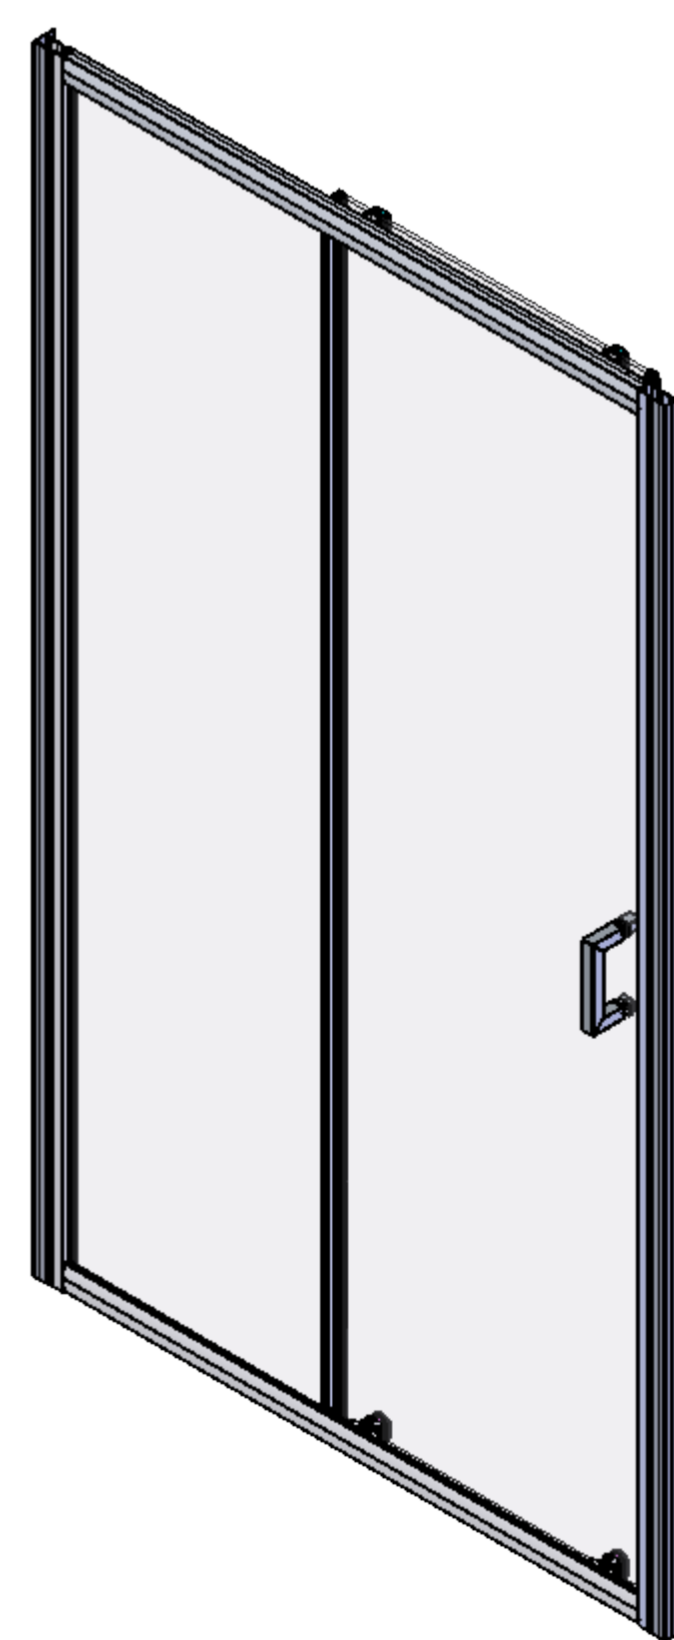

AQUALOX

BATHROOM DESIGN

Art. No. 1198905 - 1000 Slider

*Glass thickness 8mm
Easy-clean glass coating
Wall profile adjustment 20mm per profile
Door reversible for right and left hand opening*

TOP VIEW - OPENING
SPACE REQUIREMENTS

FRONT VIEW

SIDE VIEW

EXTERIOR VIEW

INTERIOR VIEW

AQUALOX

BATHROOM DESIGN

Art. No. 1198906 - 1200 Slider

*Glass thickness 8mm
Easy-clean glass coating
Wall profile adjustment 20mm per profile
Door reversible for right and left hand opening*

TOP VIEW - OPENING
SPACE REQUIREMENTS

FRONT VIEW

SIDE VIEW

EXTERIOR VIEW

INTERIOR VIEW

AQUALOX

BATHROOM DESIGN

Art. No. 1198907 - 1400 Slider

Glass thickness 8mm
Easy-clean glass coating
Wall profile adjustment 20mm per profile
Door reversible for right and left hand opening

DETAIL A
SCALE 1 : 2

TOP VIEW - OPENING
SPACE REQUIREMENTS

FRONT VIEW