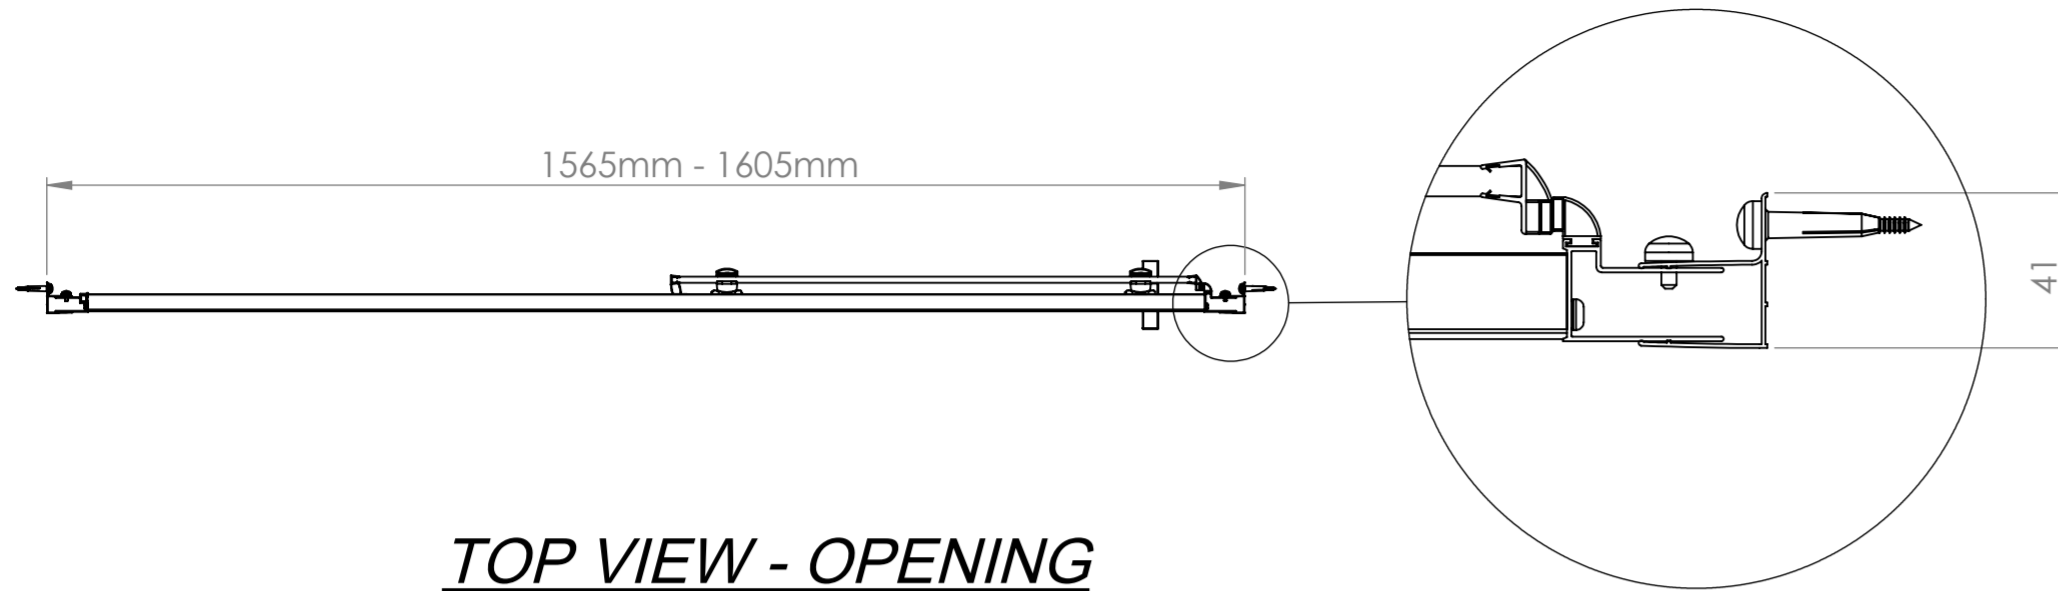

Glass thickness 8mm
Easy-clean glass coating
Wall profile adjustment 20mm per profile
Door reversible for right and left hand opening

DETAIL A
SCALE 1 : 2

TOP VIEW - OPENING
SPACE REQUIREMENTS

FRONT VIEW

SIDE VIEW

EXTERIOR VIEW

INTERIOR VIEW

DETAIL A
SCALE 1 : 2

TOP VIEW - OPENING
SPACE REQUIREMENTS

AQUALOX
BATHROOM DESIGN

Art. No. 1198908 - 1600 Slider

Glass thickness 8mm
Easy-clean glass coating
Wall profile adjustment 20mm per profile
Door reversible for right and left hand opening

FRONT VIEW

SIDE VIEW

EXTERIOR VIEW

INTERIOR VIEW

AQUALOX

BATHROOM DESIGN

Art. No. 1198909 - 1700 Slider

*Glass thickness 8mm
Easy-clean glass coating
Wall profile adjustment 20mm per profile
Door reversible for right and left hand opening*