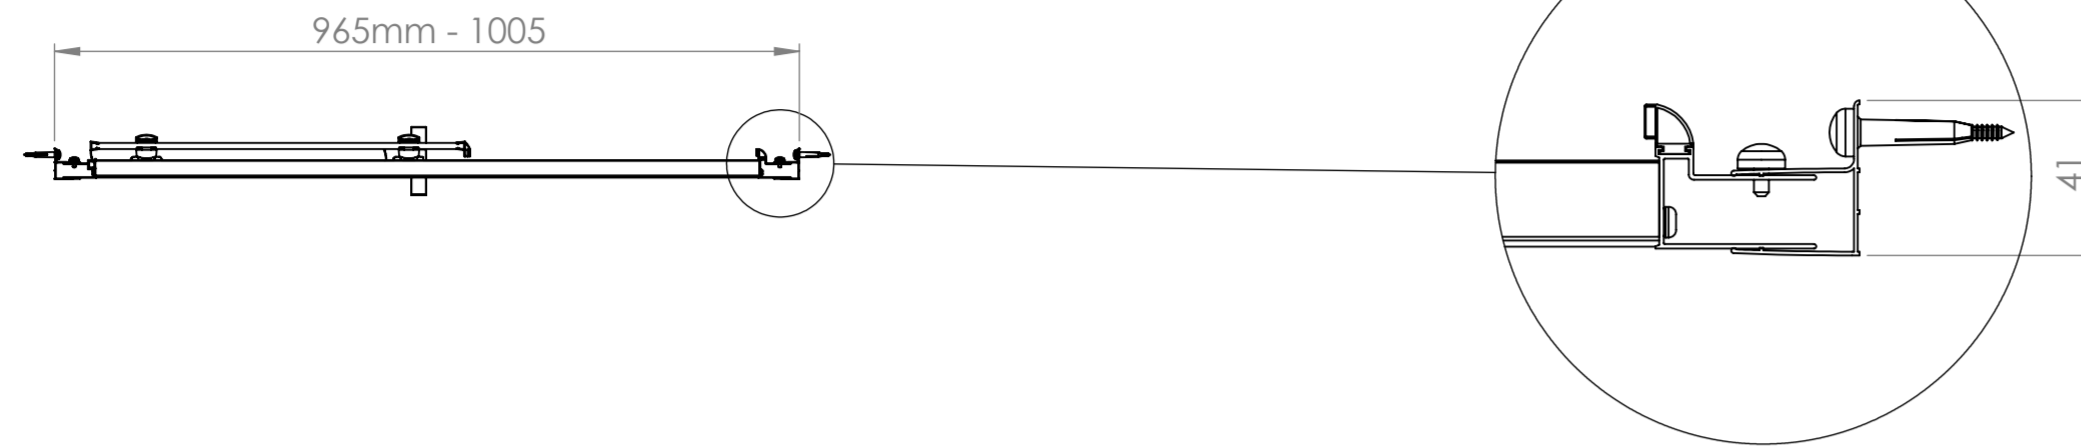

AQUALOX

BATHROOM DESIGN

Art. No. 1198905 - 1000 Slider

*Glass thickness 8mm
Easy-clean glass coating
Wall profile adjustment 20mm per profile
Door reversible for right and left hand opening*

TOP VIEW - OPENING
SPACE REQUIREMENTS

FRONT VIEW

SIDE VIEW

EXTERIOR VIEW

INTERIOR VIEW

AQUALOX

BATHROOM DESIGN

Art. No. 1198906 - 1200 Slider

*Glass thickness 8mm
Easy-clean glass coating
Wall profile adjustment 20mm per profile
Door reversible for right and left hand opening*

Glass thickness 8mm
Easy-clean glass coating
Wall profile adjustment 20mm per profile
Door reversible for right and left hand opening

DETAIL A
SCALE 1 : 2

TOP VIEW - OPENING
SPACE REQUIREMENTS

FRONT VIEW

SIDE VIEW

EXTERIOR VIEW

INTERIOR VIEW

DETAIL A
SCALE 1 : 2

TOP VIEW - OPENING
SPACE REQUIREMENTS

AQUALOX
BATHROOM DESIGN

Art. No. 1198908 - 1600 Slider

Glass thickness 8mm
Easy-clean glass coating
Wall profile adjustment 20mm per profile
Door reversible for right and left hand opening