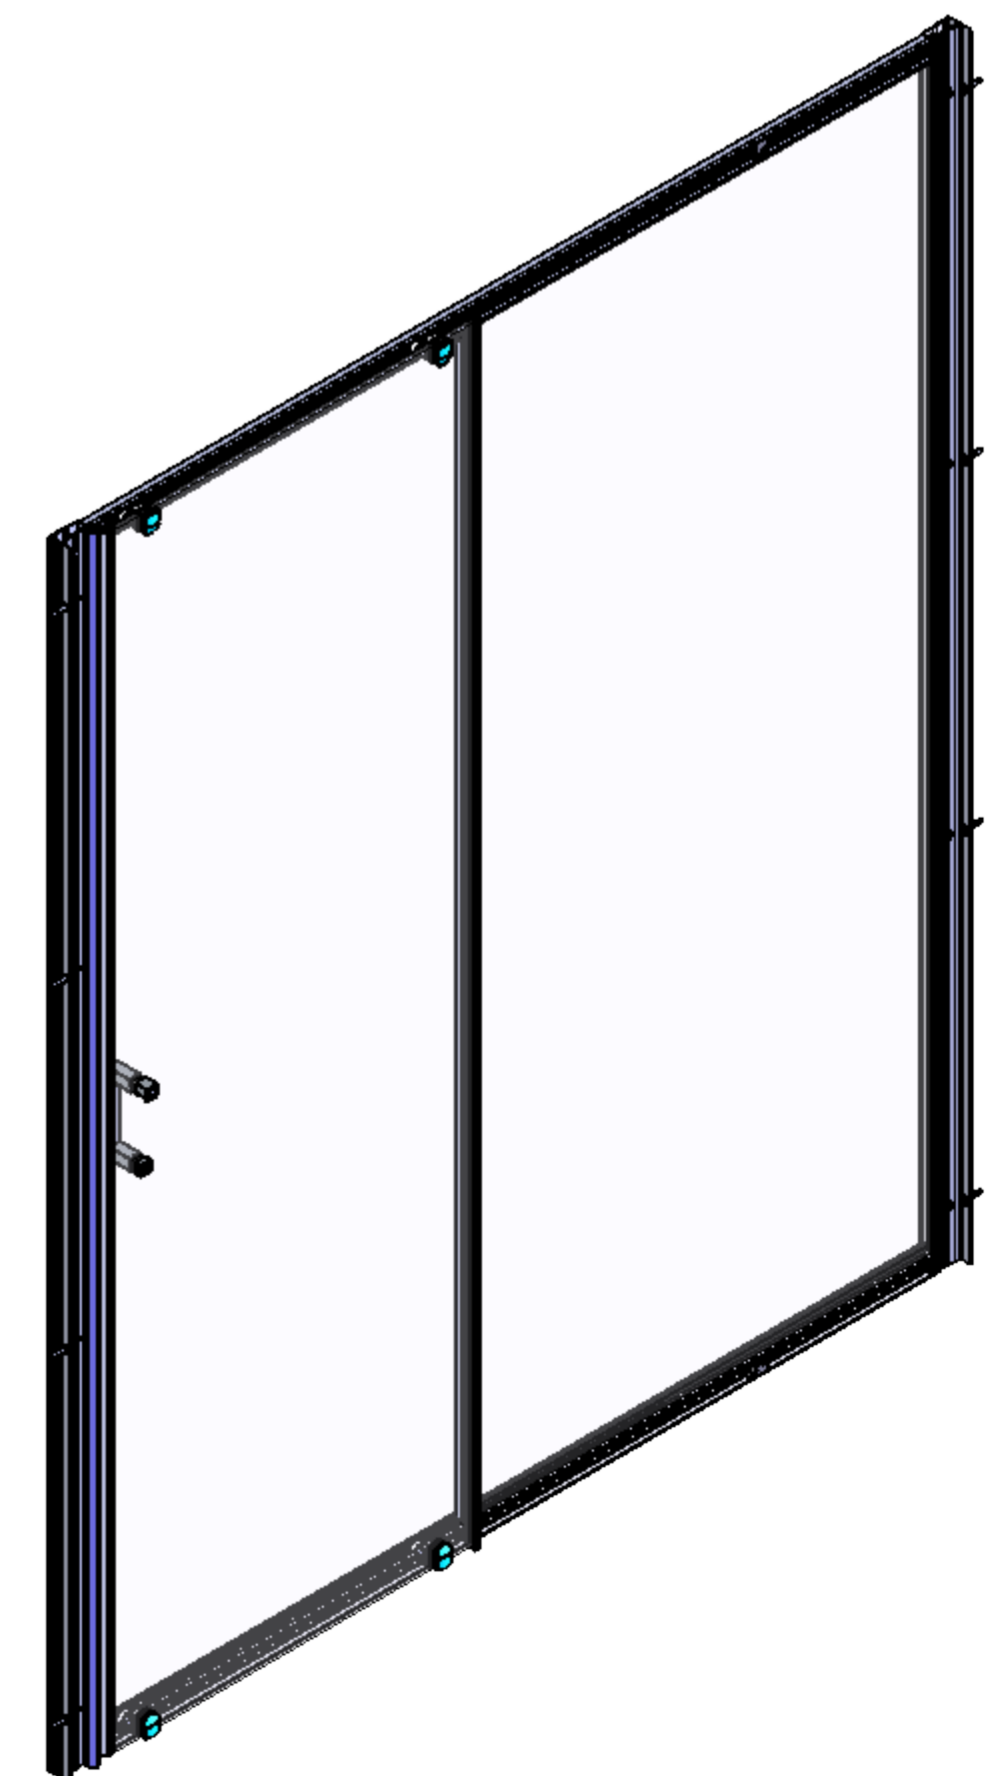

AQUALOX

BATHROOM DESIGN

Art. No. 1198905 - 1000 Slider

*Glass thickness 8mm
Easy-clean glass coating
Wall profile adjustment 20mm per profile
Door reversible for right and left hand opening*

TOP VIEW - OPENING
SPACE REQUIREMENTS

FRONT VIEW

SIDE VIEW

EXTERIOR VIEW

INTERIOR VIEW

AQUALOX

BATHROOM DESIGN

Art. No. 1198906 - 1200 Slider

*Glass thickness 8mm
Easy-clean glass coating
Wall profile adjustment 20mm per profile
Door reversible for right and left hand opening*

Glass thickness 8mm
Easy-clean glass coating
Wall profile adjustment 20mm per profile
Door reversible for right and left hand opening

DETAIL A
SCALE 1 : 2

TOP VIEW - OPENING
SPACE REQUIREMENTS

FRONT VIEW

TOP VIEW - OPENING
SPACE REQUIREMENTS

FRONT VIEW

SIDE VIEW

EXTERIOR VIEW

INTERIOR VIEW