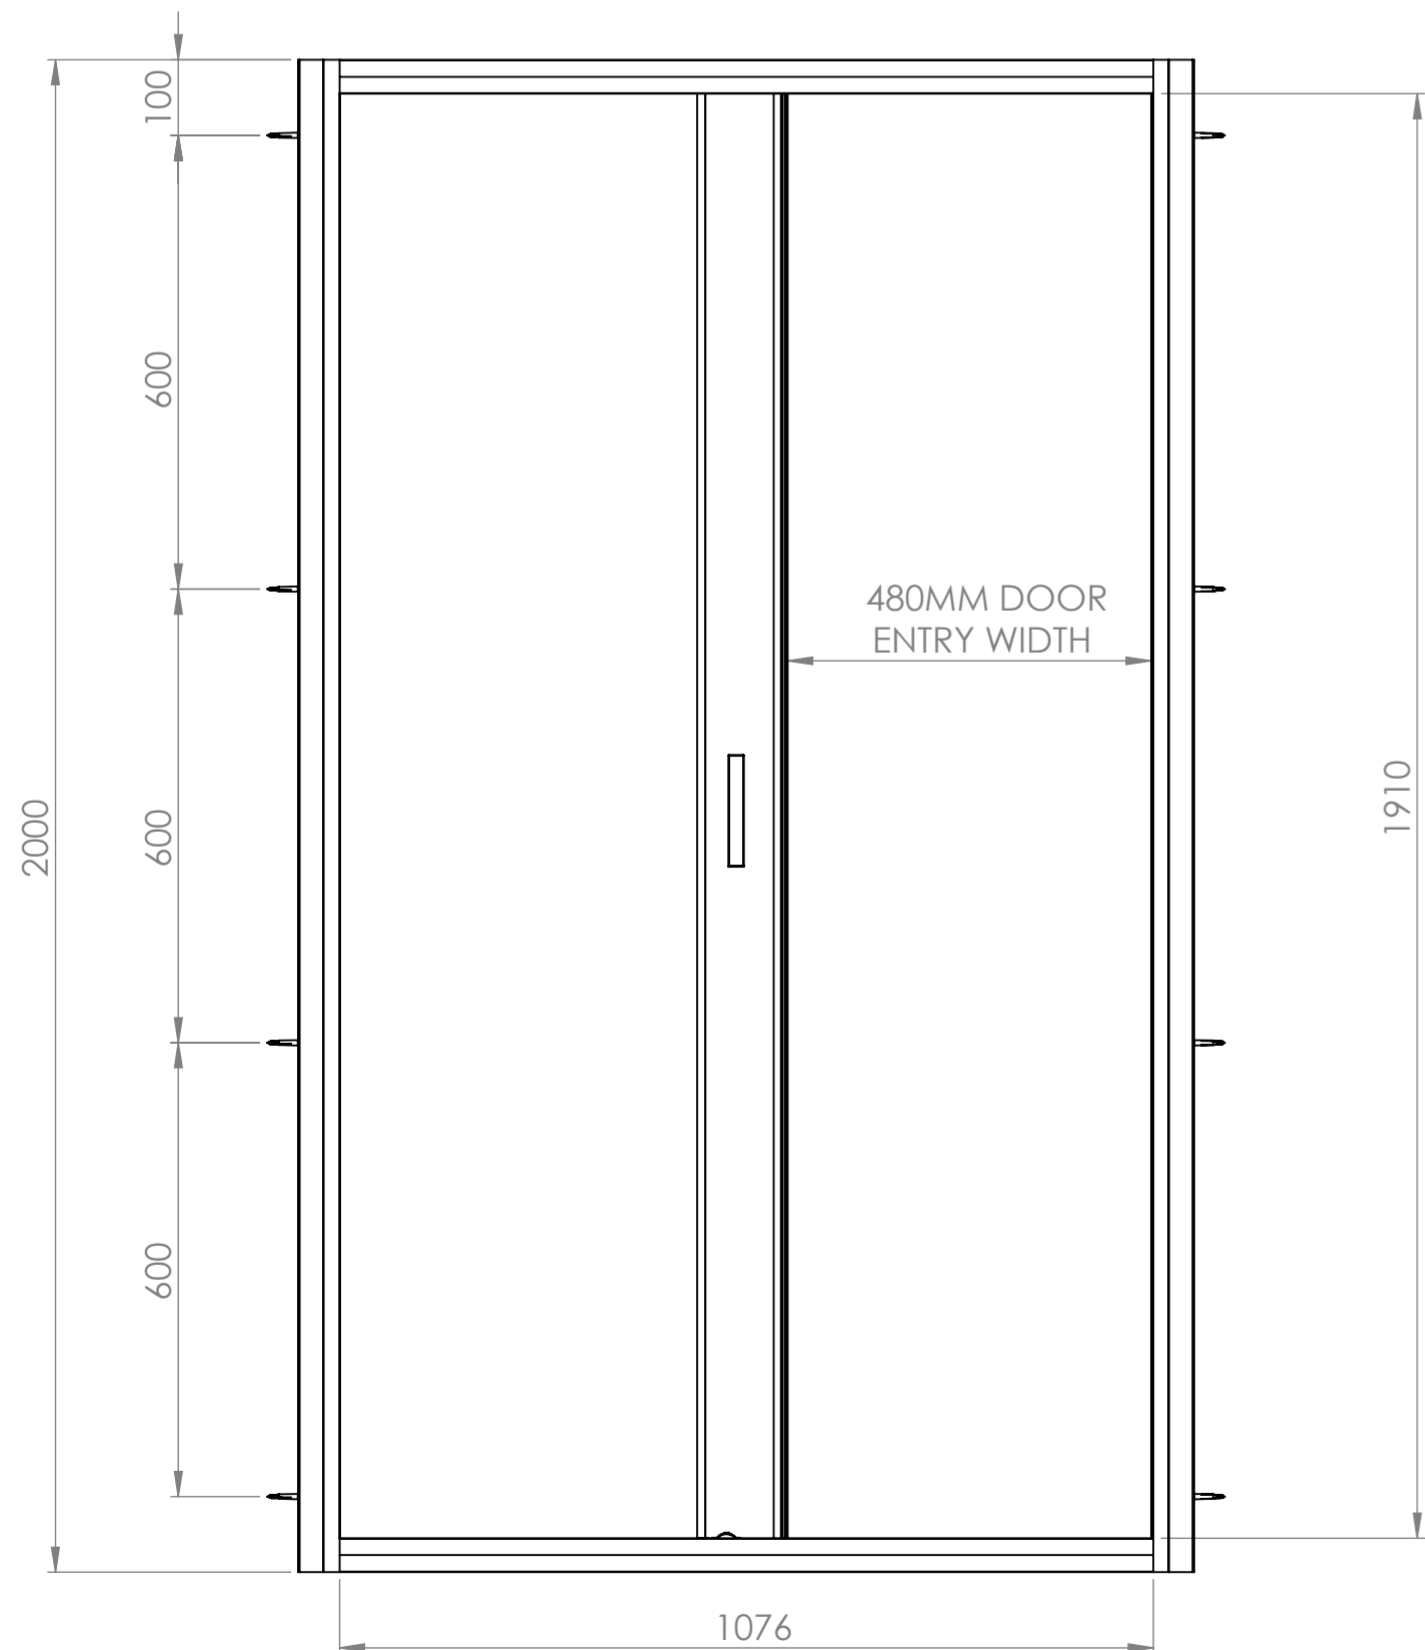

AQUALOX

BATHROOM DESIGN

Art. No. 1198905 - 1000 Slider

*Glass thickness 8mm
Easy-clean glass coating
Wall profile adjustment 20mm per profile
Door reversible for right and left hand opening*

TOP VIEW - OPENING
SPACE REQUIREMENTS

FRONT VIEW

SIDE VIEW

EXTERIOR VIEW

INTERIOR VIEW

AQUALOX

BATHROOM DESIGN

Art. No. 1198906 - 1200 Slider

*Glass thickness 8mm
Easy-clean glass coating
Wall profile adjustment 20mm per profile
Door reversible for right and left hand opening*

TOP VIEW - OPENING
SPACE REQUIREMENTS

FRONT VIEW

SIDE VIEW

EXTERIOR VIEW

INTERIOR VIEW

AQUALOX

BATHROOM DESIGN

Art. No. 1198907 - 1400 Slider

Glass thickness 8mm
Easy-clean glass coating
Wall profile adjustment 20mm per profile
Door reversible for right and left hand opening

DETAIL A
SCALE 1 : 2

TOP VIEW - OPENING
SPACE REQUIREMENTS

FRONT VIEW