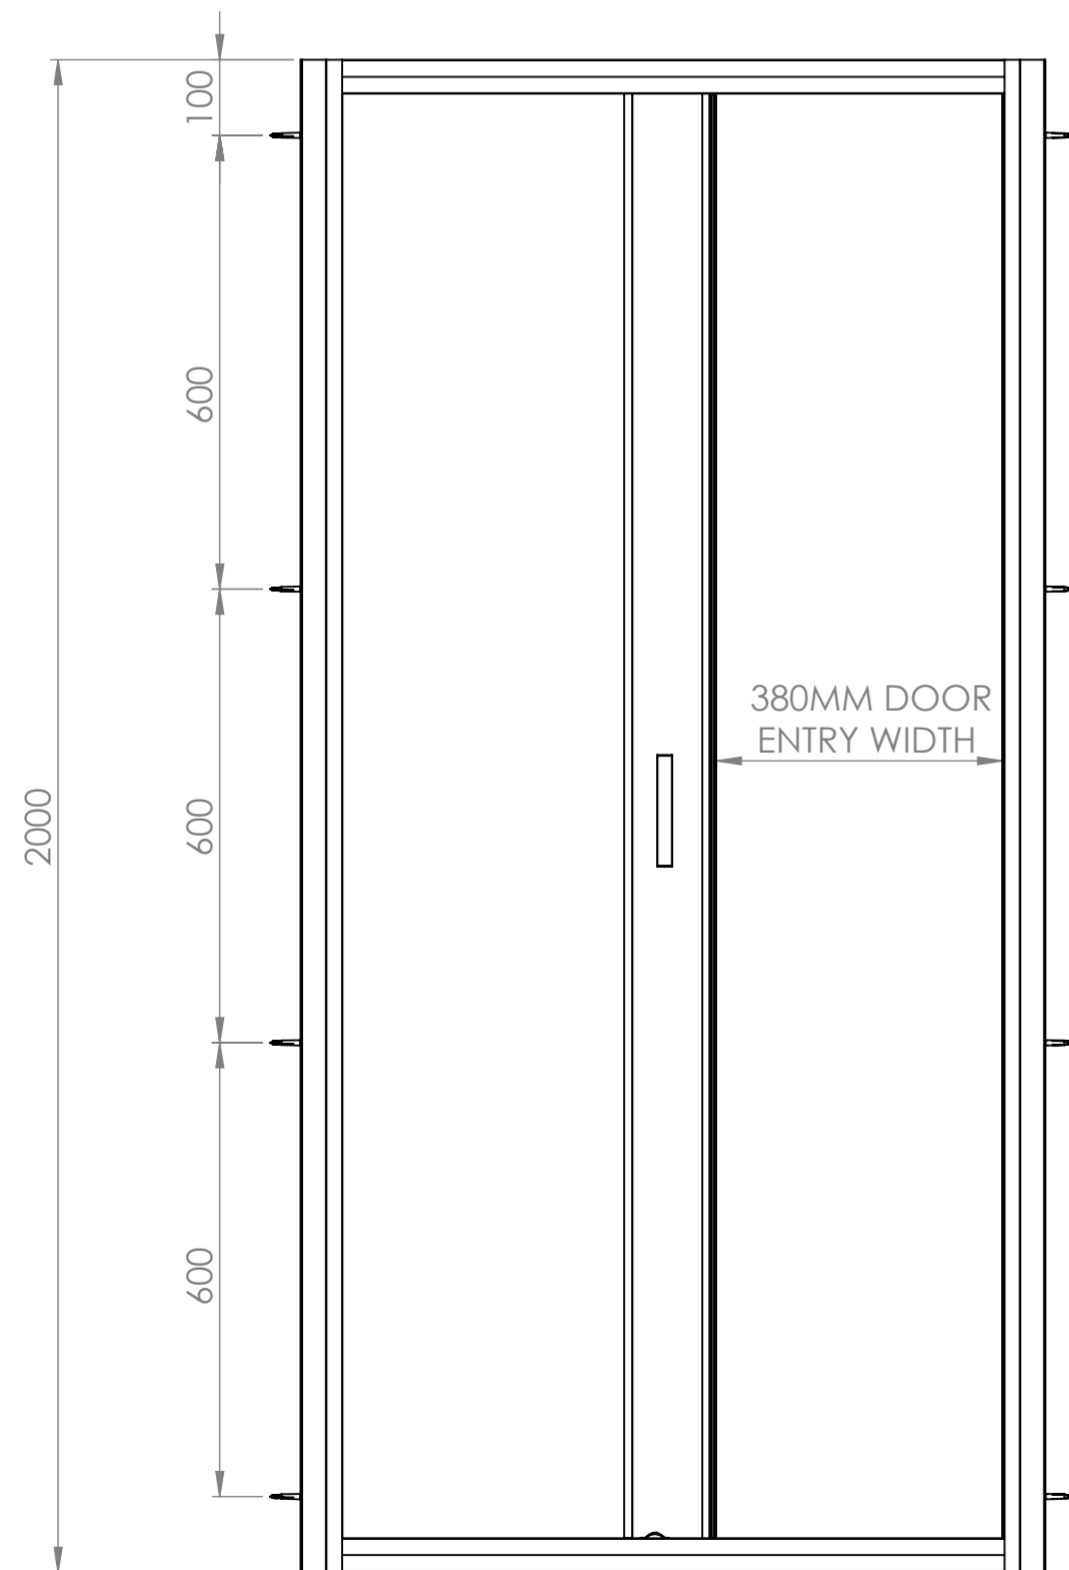

AQUALOX

BATHROOM DESIGN

Art. No. 1198905 - 1000 Slider

*Glass thickness 8mm
Easy-clean glass coating
Wall profile adjustment 20mm per profile
Door reversible for right and left hand opening*

TOP VIEW - OPENING
SPACE REQUIREMENTS

FRONT VIEW

SIDE VIEW

EXTERIOR VIEW

INTERIOR VIEW

AQUALOX

BATHROOM DESIGN

Art. No. 1198906 - 1200 Slider

*Glass thickness 8mm
Easy-clean glass coating
Wall profile adjustment 20mm per profile
Door reversible for right and left hand opening*

TOP VIEW - OPENING
SPACE REQUIREMENTS

FRONT VIEW

SIDE VIEW

EXTERIOR VIEW

INTERIOR VIEW

AQUALOX

BATHROOM DESIGN

Art. No. 1198907 - 1400 Slider

Glass thickness 8mm
Easy-clean glass coating
Wall profile adjustment 20mm per profile
Door reversible for right and left hand opening

DETAIL A
SCALE 1 : 2

TOP VIEW - OPENING
SPACE REQUIREMENTS

FRONT VIEW