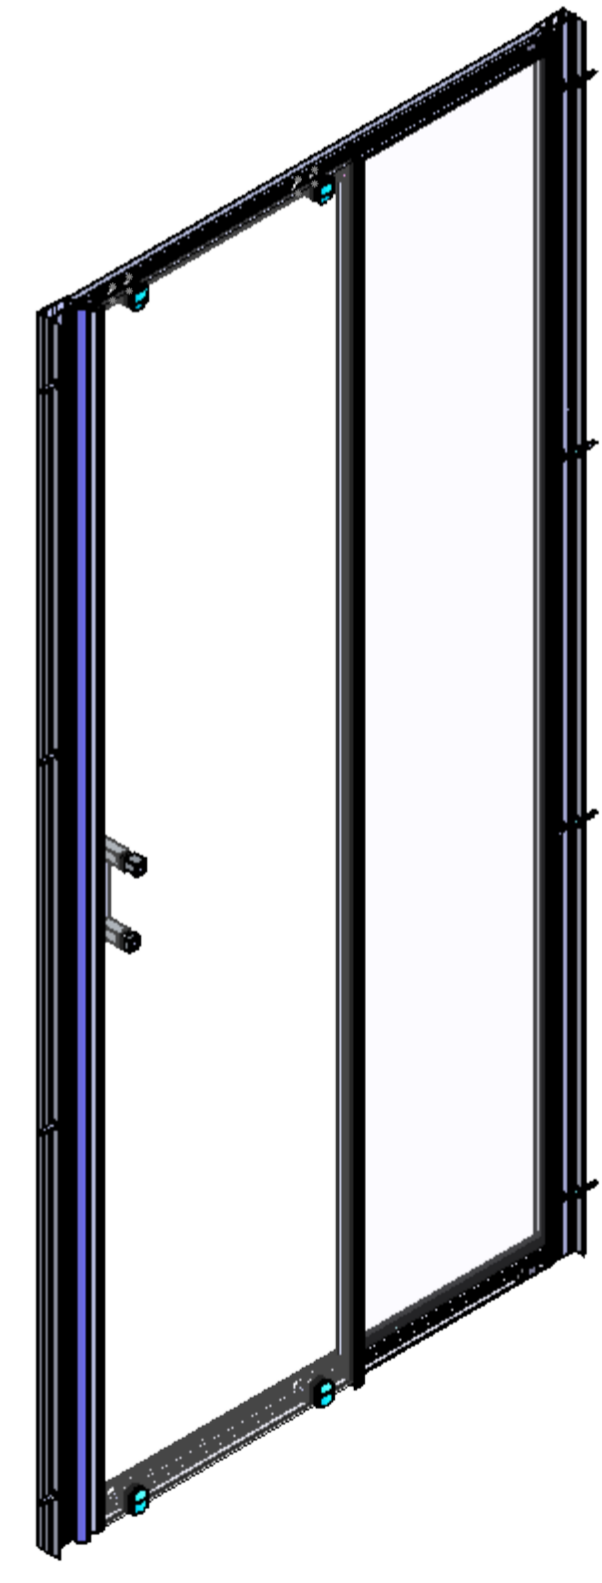

AQUALOX

BATHROOM DESIGN

Art. No. 1198905 - 1000 Slider

*Glass thickness 8mm
Easy-clean glass coating
Wall profile adjustment 20mm per profile
Door reversible for right and left hand opening*

TOP VIEW - OPENING
SPACE REQUIREMENTS

FRONT VIEW

SIDE VIEW

EXTERIOR VIEW

INTERIOR VIEW

AQUALOX

BATHROOM DESIGN

Art. No. 1198906 - 1200 Slider

*Glass thickness 8mm
Easy-clean glass coating
Wall profile adjustment 20mm per profile
Door reversible for right and left hand opening*

Glass thickness 8mm
Easy-clean glass coating
Wall profile adjustment 20mm per profile
Door reversible for right and left hand opening

DETAIL A
SCALE 1 : 2

TOP VIEW - OPENING
SPACE REQUIREMENTS

FRONT VIEW

SIDE VIEW

EXTERIOR VIEW

INTERIOR VIEW

DETAIL A
SCALE 1 : 2

TOP VIEW - OPENING
SPACE REQUIREMENTS

AQUALOX
BATHROOM DESIGN

Art. No. 1198908 - 1600 Slider

Glass thickness 8mm
Easy-clean glass coating
Wall profile adjustment 20mm per profile
Door reversible for right and left hand opening