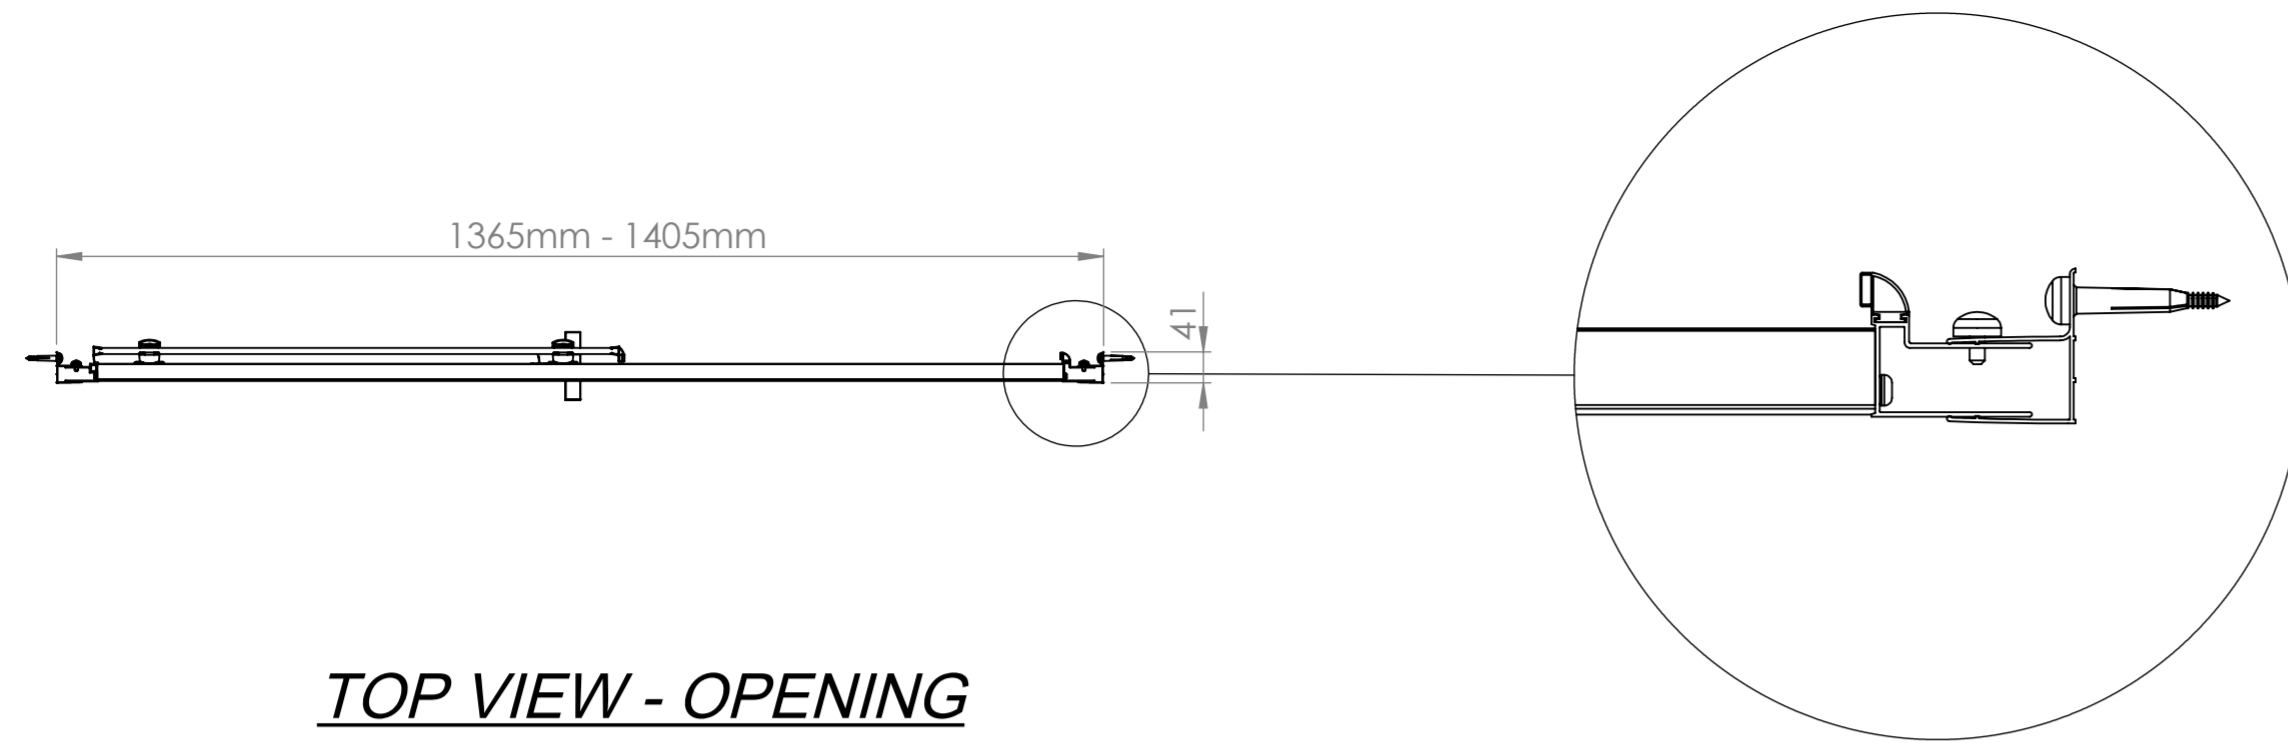

AQUALOX

BATHROOM DESIGN

Art. No. 1198905 - 1000 Slider

*Glass thickness 8mm
Easy-clean glass coating
Wall profile adjustment 20mm per profile
Door reversible for right and left hand opening*

TOP VIEW - OPENING
SPACE REQUIREMENTS

FRONT VIEW

SIDE VIEW

EXTERIOR VIEW

INTERIOR VIEW

AQUALOX

BATHROOM DESIGN

Art. No. 1198906 - 1200 Slider

*Glass thickness 8mm
Easy-clean glass coating
Wall profile adjustment 20mm per profile
Door reversible for right and left hand opening*

Glass thickness 8mm
Easy-clean glass coating
Wall profile adjustment 20mm per profile
Door reversible for right and left hand opening

DETAIL A
SCALE 1 : 2

TOP VIEW - OPENING
SPACE REQUIREMENTS

FRONT VIEW

SIDE VIEW

EXTERIOR VIEW

INTERIOR VIEW

DETAIL A
SCALE 1 : 2

TOP VIEW - OPENING
SPACE REQUIREMENTS

AQUALOX
BATHROOM DESIGN

Art. No. 1198908 - 1600 Slider

Glass thickness 8mm
Easy-clean glass coating
Wall profile adjustment 20mm per profile
Door reversible for right and left hand opening