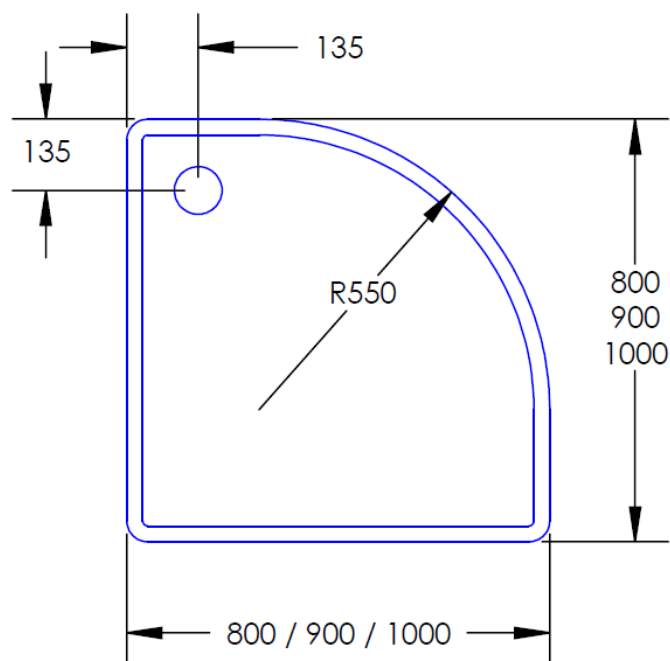

Code	Height	Width	Length	Material	Colour	Waste Size
6205565	45mm	800mm	1000mm	Stone Resin	White	90mm
6205572	45mm	760mm	1200mm	Stone Resin	White	90mm
6205589	45mm	800mm	1200mm	Stone Resin	White	90mm
6205596	45mm	900mm	1200mm	Stone Resin	White	90mm
6205602	45mm	800mm	1400mm	Stone Resin	White	90mm
6205619	45mm	900mm <td 1400mm	Stone Resin	White	90mm	
6201864	45mm	700mm	1700mm	Stone Resin	White	90mm
6205626	45mm	800mm	1700mm	Stone Resin	White	90mm
6201871	45mm	900mm	1700mm	Stone Resin	White	90mm

Code	Height	Width	Length	Material	Colour	Waste Size
6205534	45mm	760mm	760mm	Stone Resin	White	90mm
6205541	45mm	800mm	800mm	Stone Resin	White	90mm
6205558	45mm	900mm	900mm	Stone Resin	White	90mm

45MM STONE RESIN SHOWER TRAY

Code	Height	Width	Length	Material	Colour	Waste Size
6205565	45mm	760mm	760mm	Stone Resin	White	90mm
6205572	45mm	800mm	800mm	Stone Resin	White	90mm
6205589	45mm	900mm	900mm	Stone Resin	White	90mm

- ABS capped acrylic stone resin tray
- 45mm high
- 700mm, 760mm & 800mm options available
- Easy fit legs available - extra
- 90mm fast flow waste available - extra
- 5 year manufactures guarantee

Code	Handing	Height	Width	Length	Material	Colour	Waste Size
6201505	RH	45mm	800mm	1000mm	Stone Resin	White	90mm
6201512	LH	45mm	800mm	1000mm	Stone Resin	White	90mm
6201529	RH	45mm	800mm	1200mm	Stone Resin	White	90mm
6201536	LH	45mm	800mm	1200mm	Stone Resin	White	90mm
6201537	RH	45mm	900mm	1200mm	Stone Resin	White	90mm
6201538	LH	45mm	900mm	1200mm	Stone Resin	White	90mm