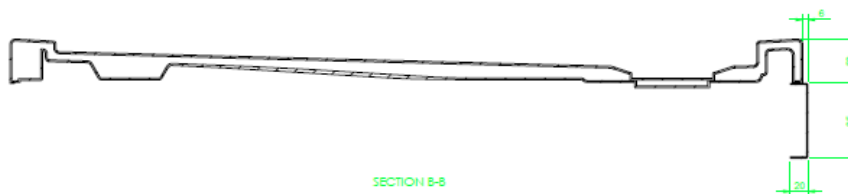

- ABS capped acrylic stone resin tray
- 45mm high
- 700mm, 760mm & 800mm options available
- Easy fit legs available - extra
- 90mm fast flow waste available - extra
- 5 year manufactures guarantee