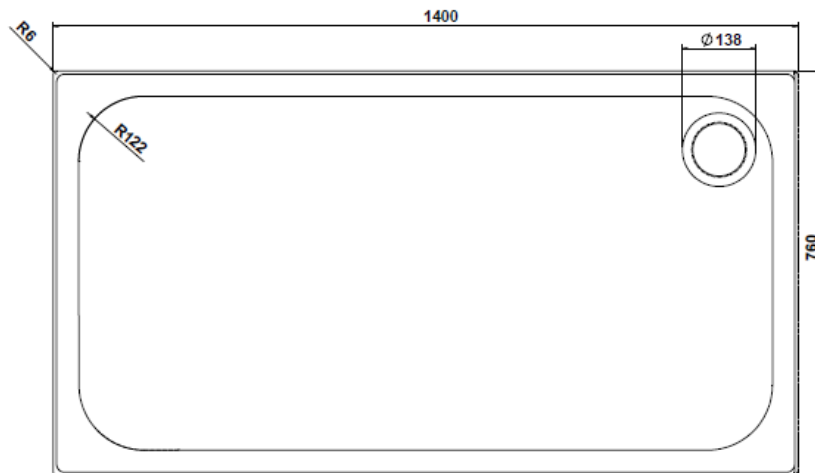

Code	Height	Width	Length	Material	Colour	Waste Size
6205565	45mm	800mm	1000mm	Stone Resin	White	90mm
6205572	45mm	760mm	1200mm	Stone Resin	White	90mm
6205589	45mm	800mm	1200mm	Stone Resin	White	90mm
6205596	45mm	900mm	1200mm	Stone Resin	White	90mm
6205602	45mm	800mm	1400mm	Stone Resin	White	90mm
6205619	45mm	900mm <td 1400mm	Stone Resin	White	90mm	
6201864	45mm	700mm	1700mm	Stone Resin	White	90mm
6205626	45mm	800mm	1700mm	Stone Resin	White	90mm
6201871	45mm	900mm	1700mm	Stone Resin	White	90mm

Code	Height	Width	Length	Material	Colour	Waste Size
6205534	45mm	760mm	760mm	Stone Resin	White	90mm
6205541	45mm	800mm	800mm	Stone Resin	White	90mm
6205558	45mm	900mm	900mm	Stone Resin	White	90mm

45MM STONE RESIN SHOWER TRAY

Code	Height	Width	Length	Material	Colour	Waste Size
6205565	45mm	760mm	760mm	Stone Resin	White	90mm
6205572	45mm	800mm	800mm	Stone Resin	White	90mm
6205589	45mm	900mm	900mm	Stone Resin	White	90mm

- ABS capped acrylic stone resin tray
- 45mm high
- 700mm, 760mm & 800mm options available
- Easy fit legs available - extra
- 90mm fast flow waste available - extra
- 5 year manufactures guarantee

Code	Handing	Height	Width	Length	Material	Colour	Waste Size
6201505	RH	45mm	800mm	1000mm	Stone Resin	White	90mm
6201512	LH	45mm	800mm	1000mm	Stone Resin	White	90mm
6201529	RH	45mm	800mm	1200mm	Stone Resin	White	90mm
6201536	LH	45mm	800mm	1200mm	Stone Resin	White	90mm
6201537	RH	45mm	900mm	1200mm	Stone Resin	White	90mm
6201538	LH	45mm	900mm	1200mm	Stone Resin	White	90mm