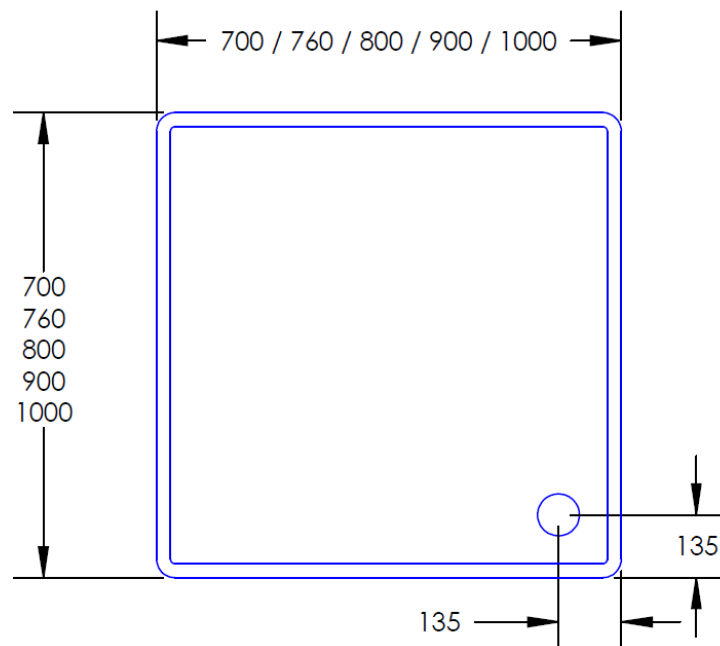

Code	Height	Width	Length	Material	Colour	Waste Size
6205565	45mm	800mm	1000mm	Stone Resin	White	90mm
6205572	45mm	760mm	1200mm	Stone Resin	White	90mm
6205589	45mm	800mm	1200mm	Stone Resin	White	90mm
6205596	45mm	900mm	1200mm	Stone Resin	White	90mm
6205602	45mm	800mm	1400mm	Stone Resin	White	90mm
6205619	45mm	900mm <td 1400mm	Stone Resin	White	90mm	
6201864	45mm	700mm	1700mm	Stone Resin	White	90mm
6205626	45mm	800mm	1700mm	Stone Resin	White	90mm
6201871	45mm	900mm	1700mm	Stone Resin	White	90mm

Code	Height	Width	Length	Material	Colour	Waste Size
6205534	45mm	760mm	760mm	Stone Resin	White	90mm
6205541	45mm	800mm	800mm	Stone Resin	White	90mm
6205558	45mm	900mm	900mm	Stone Resin	White	90mm

45MM STONE RESIN SHOWER TRAY

Code	Height	Width	Length	Material	Colour	Waste Size
6205565	45mm	760mm	760mm	Stone Resin	White	90mm
6205572	45mm	800mm	800mm	Stone Resin	White	90mm
6205589	45mm	900mm	900mm	Stone Resin	White	90mm

- ABS capped acrylic stone resin tray
- 45mm high
- 700mm, 760mm & 800mm options available
- Easy fit legs available - extra
- 90mm fast flow waste available - extra
- 5 year manufactures guarantee

Code	Handing	Height	Width	Length	Material	Colour	Waste Size
6201505	RH	45mm	800mm	1000mm	Stone Resin	White	90mm
6201512	LH	45mm	800mm	1000mm	Stone Resin	White	90mm
6201529	RH	45mm	800mm	1200mm	Stone Resin	White	90mm
6201536	LH	45mm	800mm	1200mm	Stone Resin	White	90mm
6201537	RH	45mm	900mm	1200mm	Stone Resin	White	90mm
6201538	LH	45mm	900mm	1200mm	Stone Resin	White	90mm