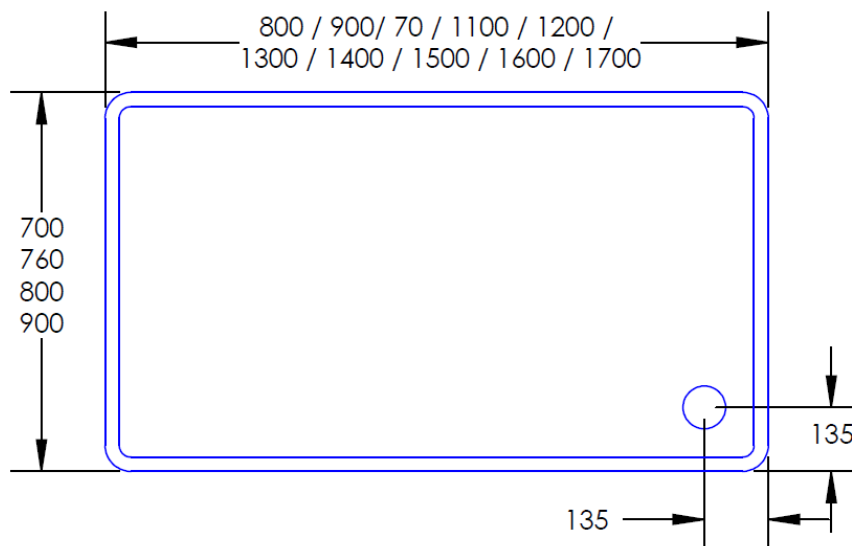

45MM STONE RESIN SHOWER TRAY

- ABS capped acrylic stone resin tray
- 45mm high
- Full size options available below
- Available in square, rectangle and quadrants
- Easy fit legs available - extra
- 90mm fast flow waste available - extra
- 5 year manufactures guarantee

Code	Height	Width	Length	Material	Colour	Waste Size
6205565	45mm	800mm	1000mm	Stone Resin	White	90mm
6205572	45mm	760mm	1200mm	Stone Resin	White	90mm
6205589	45mm	800mm	1200mm	Stone Resin	White	90mm
6205596	45mm	900mm	1200mm	Stone Resin	White	90mm
6205602	45mm	800mm	1400mm	Stone Resin	White	90mm
6205619	45mm	900mm <td 1400mm	Stone Resin	White	90mm	
6201864	45mm	700mm	1700mm	Stone Resin	White	90mm
6205626	45mm	800mm	1700mm	Stone Resin	White	90mm
6201871	45mm	900mm	1700mm	Stone Resin	White	90mm

Code	Height	Width	Length	Material	Colour	Waste Size
6205534	45mm	760mm	760mm	Stone Resin	White	90mm
6205541	45mm	800mm	800mm	Stone Resin	White	90mm
6205558	45mm	900mm	900mm	Stone Resin	White	90mm

45MM STONE RESIN SHOWER TRAY

Code	Handing	Height	Width	Length	Material	Colour	Waste Size
6201505	RH	45mm	800mm	1000mm	Stone Resin	White	90mm
6201512	LH	45mm	800mm	1000mm	Stone Resin	White	90mm
6201529	RH	45mm	800mm	1200mm	Stone Resin	White	90mm
6201536	LH	45mm	800mm	1200mm	Stone Resin	White	90mm
6201537	RH	45mm	900mm	1200mm	Stone Resin	White	90mm
6201538	LH	45mm	900mm	1200mm	Stone Resin	White	90mm