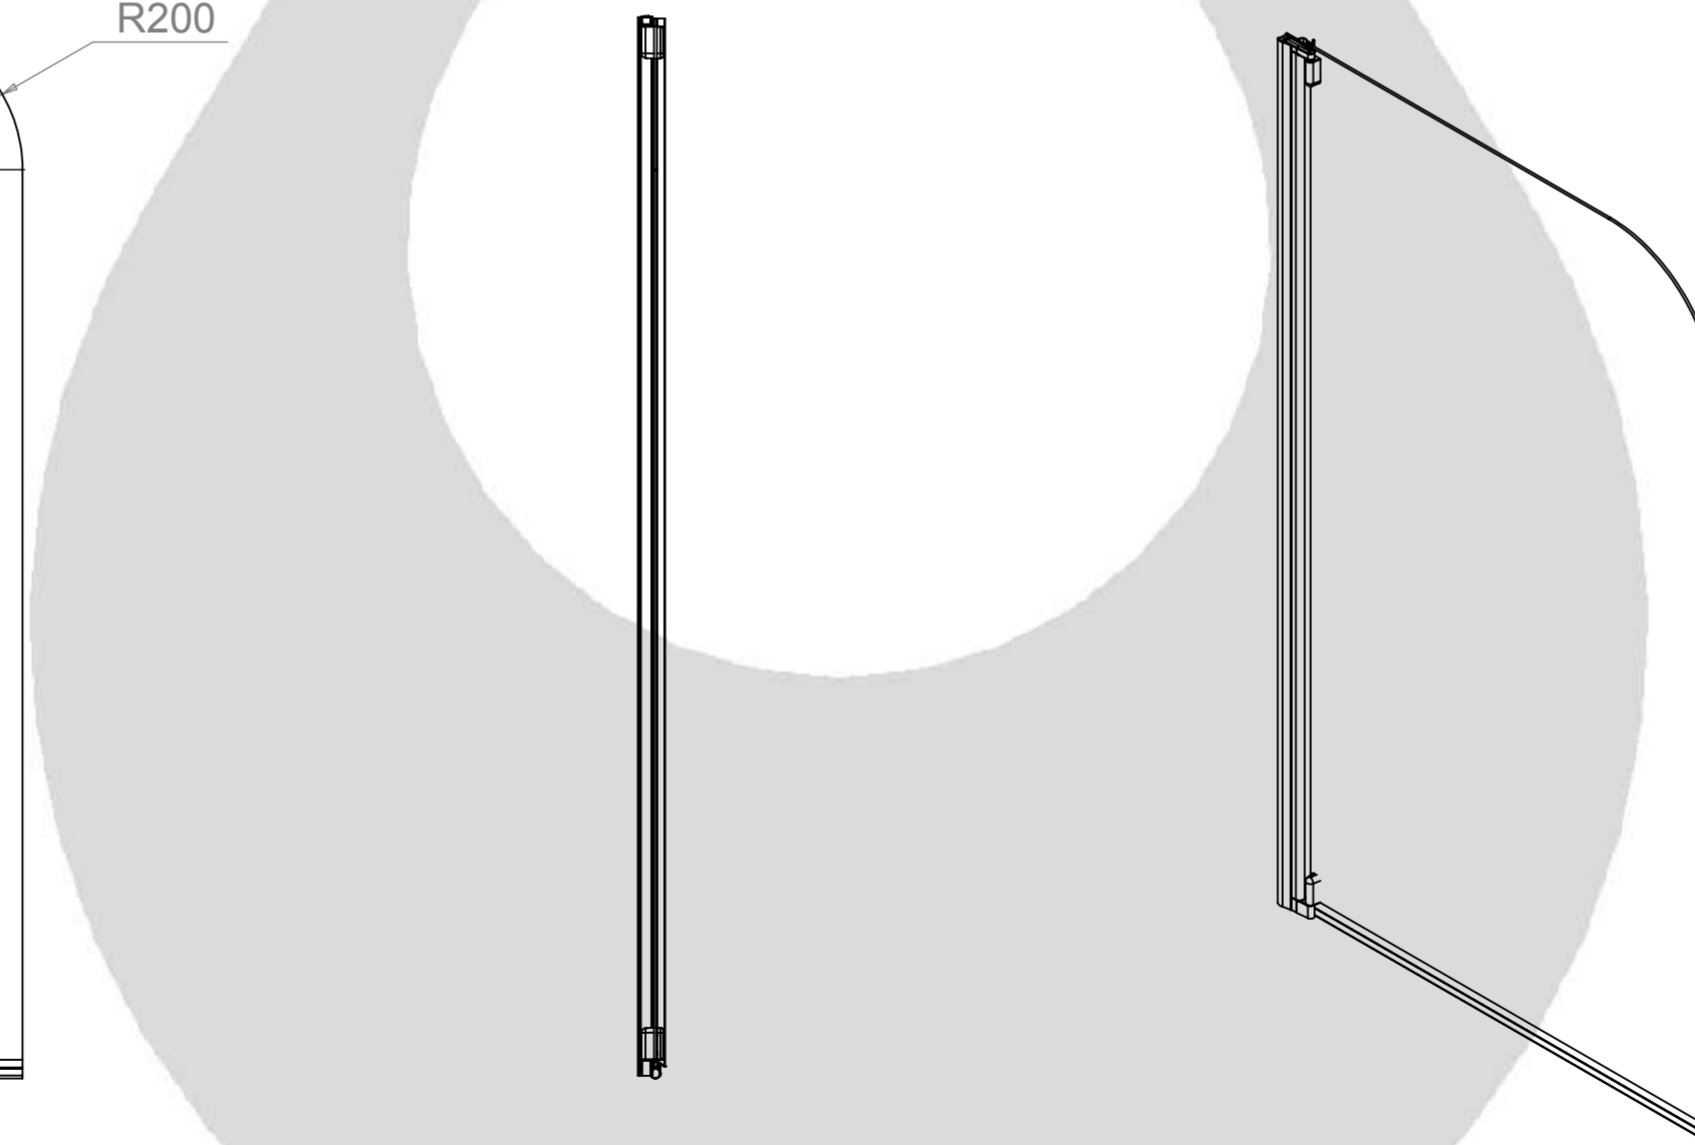

AQUALOX

BATHROOM DESIGN

Range: Aqua 4
Art. No. 1160123 - Half Frame Bath Screen
White Clear

Glass thickness 4mm
Wall profile adjustment 10mm
Screen reversible for right and left hand
opening

TOP VIEW - OPENING
SPACE REQUIREMENTS
NOTE - SCREEN OPENS
OUTWARDS ONLY

FRONT VIEW

SIDE VIEW

EXTERIOR VIEW

INTERIOR VIEW

AQUALOX

BATHROOM DESIGN

Range: Aqua 4
Art. No. 1160124 - Half Frame Bath Screen
Polished Silver Clear

Glass thickness 4mm
Wall profile adjustment 10mm
Screen reversible for right and left hand opening

TOP VIEW - OPENING
SPACE REQUIREMENTS
NOTE - SCREEN OPENS
OUTWARDS ONLY

FRONT VIEW

SIDE VIEW

EXTERIOR VIEW

INTERIOR VIEW

AQUALOX

BATHROOM DESIGN

Range: Aqua 4
Art. No. 1160283 - Half Frame Bath Screen
White Ribbon

Glass thickness 4mm
Wall profile adjustment 10mm
Screen reversible for right and left hand
opening

TOP VIEW - OPENING

SPACE REQUIREMENTS

**NOTE - SCREEN OPENS
OUTWARDS ONLY**

FRONT VIEW

SIDE VIEW

EXTERIOR VIEW