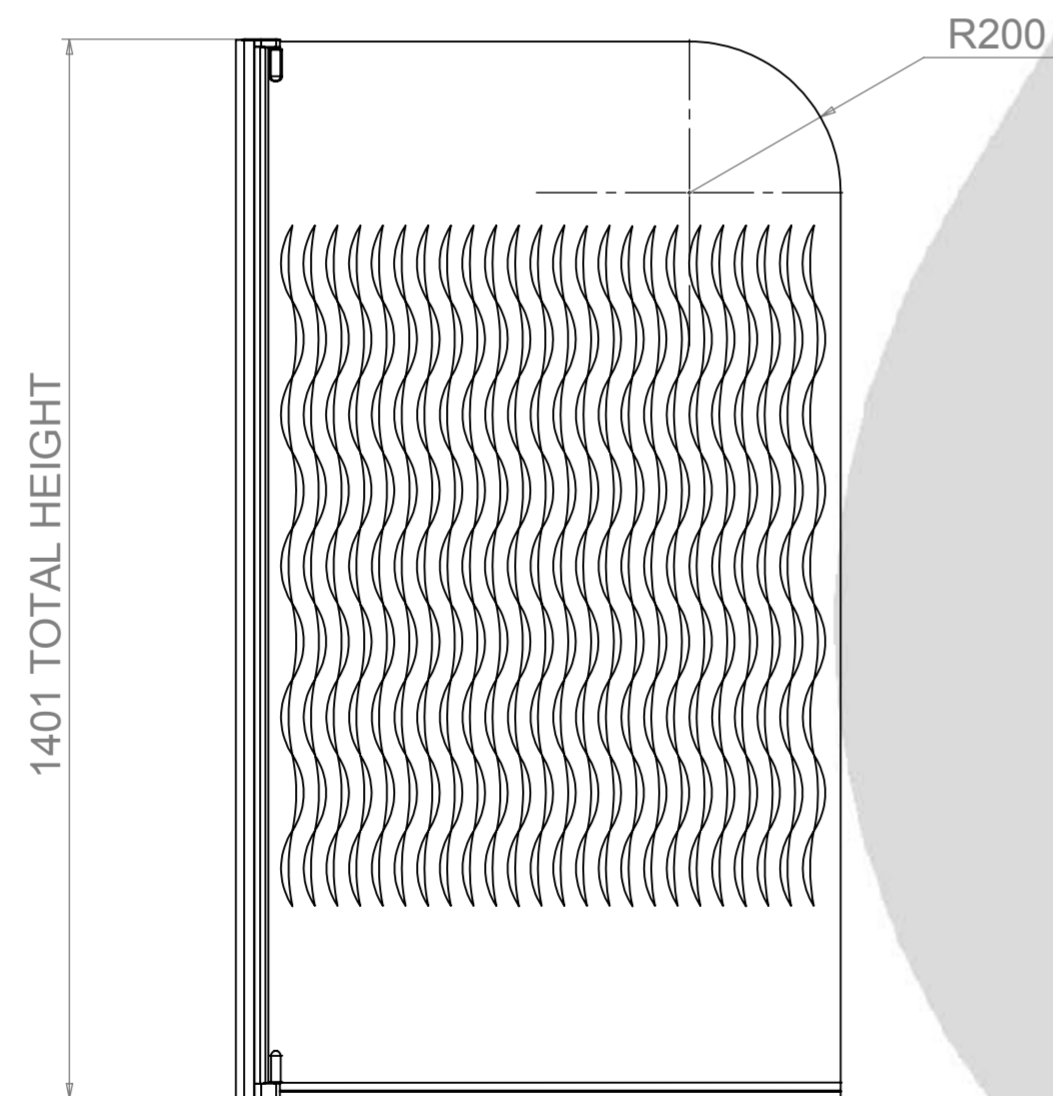

AQUALOX

BATHROOM DESIGN

Range: Aqua 4
Art. No. 1160123 - Half Frame Bath Screen
White Clear

Glass thickness 4mm
Wall profile adjustment 10mm
Screen reversible for right and left hand
opening

TOP VIEW - OPENING
SPACE REQUIREMENTS
NOTE - SCREEN OPENS
OUTWARDS ONLY

FRONT VIEW

SIDE VIEW

EXTERIOR VIEW

INTERIOR VIEW

AQUALOX

BATHROOM DESIGN

Range: Aqua 4
Art. No. 1160124 - Half Frame Bath Screen
Polished Silver Clear

Glass thickness 4mm
Wall profile adjustment 10mm
Screen reversible for right and left hand opening

TOP VIEW - OPENING
SPACE REQUIREMENTS
NOTE - SCREEN OPENS
OUTWARDS ONLY

FRONT VIEW

SIDE VIEW

EXTERIOR VIEW

INTERIOR VIEW

AQUALOX

BATHROOM DESIGN

Range: Aqua 4
Art. No. 1160283 - Half Frame Bath Screen
White Ribbon

Glass thickness 4mm
Wall profile adjustment 10mm
Screen reversible for right and left hand
opening

TOP VIEW - OPENING

SPACE REQUIREMENTS

**NOTE - SCREEN OPENS
OUTWARDS ONLY**

FRONT VIEW

SIDE VIEW

EXTERIOR VIEW