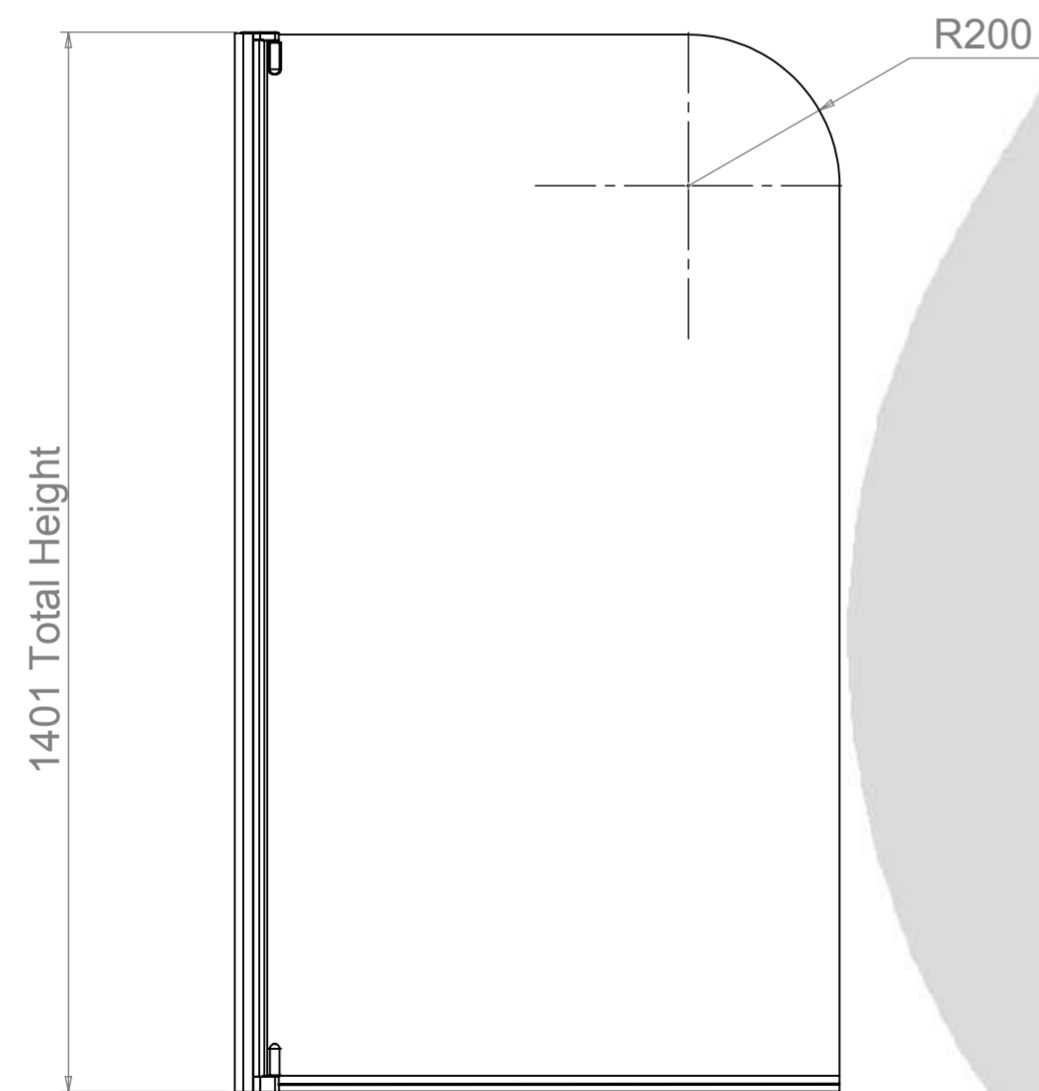

AQUALOX

BATHROOM DESIGN

Range: Aqua 4
Art. No. 1160123 - Half Frame Bath Screen
White Clear

Glass thickness 4mm
Wall profile adjustment 10mm
Screen reversible for right and left hand
opening

TOP VIEW - OPENING
SPACE REQUIREMENTS
NOTE - SCREEN OPENS
OUTWARDS ONLY

FRONT VIEW

SIDE VIEW

EXTERIOR VIEW

INTERIOR VIEW

AQUALOX

BATHROOM DESIGN

Range: Aqua 4
Art. No. 1160124 - Half Frame Bath Screen
Polished Silver Clear

Glass thickness 4mm
Wall profile adjustment 10mm
Screen reversible for right and left hand opening

TOP VIEW - OPENING
SPACE REQUIREMENTS
NOTE - SCREEN OPENS
OUTWARDS ONLY

FRONT VIEW

SIDE VIEW

EXTERIOR VIEW

INTERIOR VIEW

AQUALOX

BATHROOM DESIGN

Range: Aqua 4
Art. No. 1160283 - Half Frame Bath Screen
White Ribbon

Glass thickness 4mm
Wall profile adjustment 10mm
Screen reversible for right and left hand
opening

TOP VIEW - OPENING

SPACE REQUIREMENTS

**NOTE - SCREEN OPENS
OUTWARDS ONLY**

FRONT VIEW

SIDE VIEW

EXTERIOR VIEW