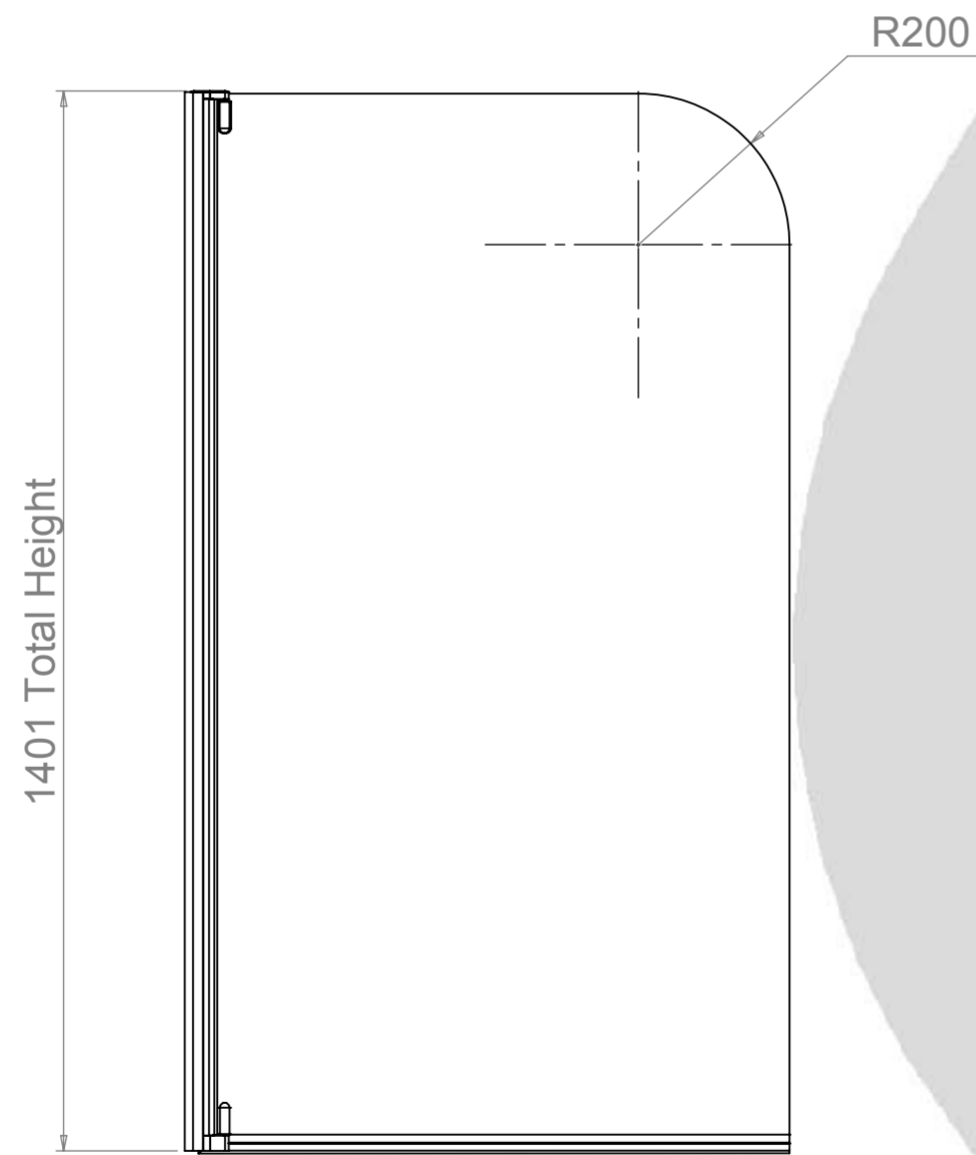

AQUALOX

BATHROOM DESIGN

Range: Aqua 4
Art. No. 1160123 - Half Frame Bath Screen
White Clear

Glass thickness 4mm
Wall profile adjustment 10mm
Screen reversible for right and left hand
opening

TOP VIEW - OPENING
SPACE REQUIREMENTS
NOTE - SCREEN OPENS
OUTWARDS ONLY

FRONT VIEW

SIDE VIEW

EXTERIOR VIEW

INTERIOR VIEW

AQUALOX

BATHROOM DESIGN

Range: Aqua 4
Art. No. 1160124 - Half Frame Bath Screen
Polished Silver Clear

Glass thickness 4mm
Wall profile adjustment 10mm
Screen reversible for right and left hand opening

TOP VIEW - OPENING
SPACE REQUIREMENTS
NOTE - SCREEN OPENS
OUTWARDS ONLY

FRONT VIEW

SIDE VIEW

EXTERIOR VIEW

INTERIOR VIEW

AQUALOX

BATHROOM DESIGN

Range: Aqua 4
Art. No. 1160283 - Half Frame Bath Screen
White Ribbon

Glass thickness 4mm
Wall profile adjustment 10mm
Screen reversible for right and left hand
opening

TOP VIEW - OPENING

SPACE REQUIREMENTS

**NOTE - SCREEN OPENS
OUTWARDS ONLY**

FRONT VIEW

SIDE VIEW

EXTERIOR VIEW