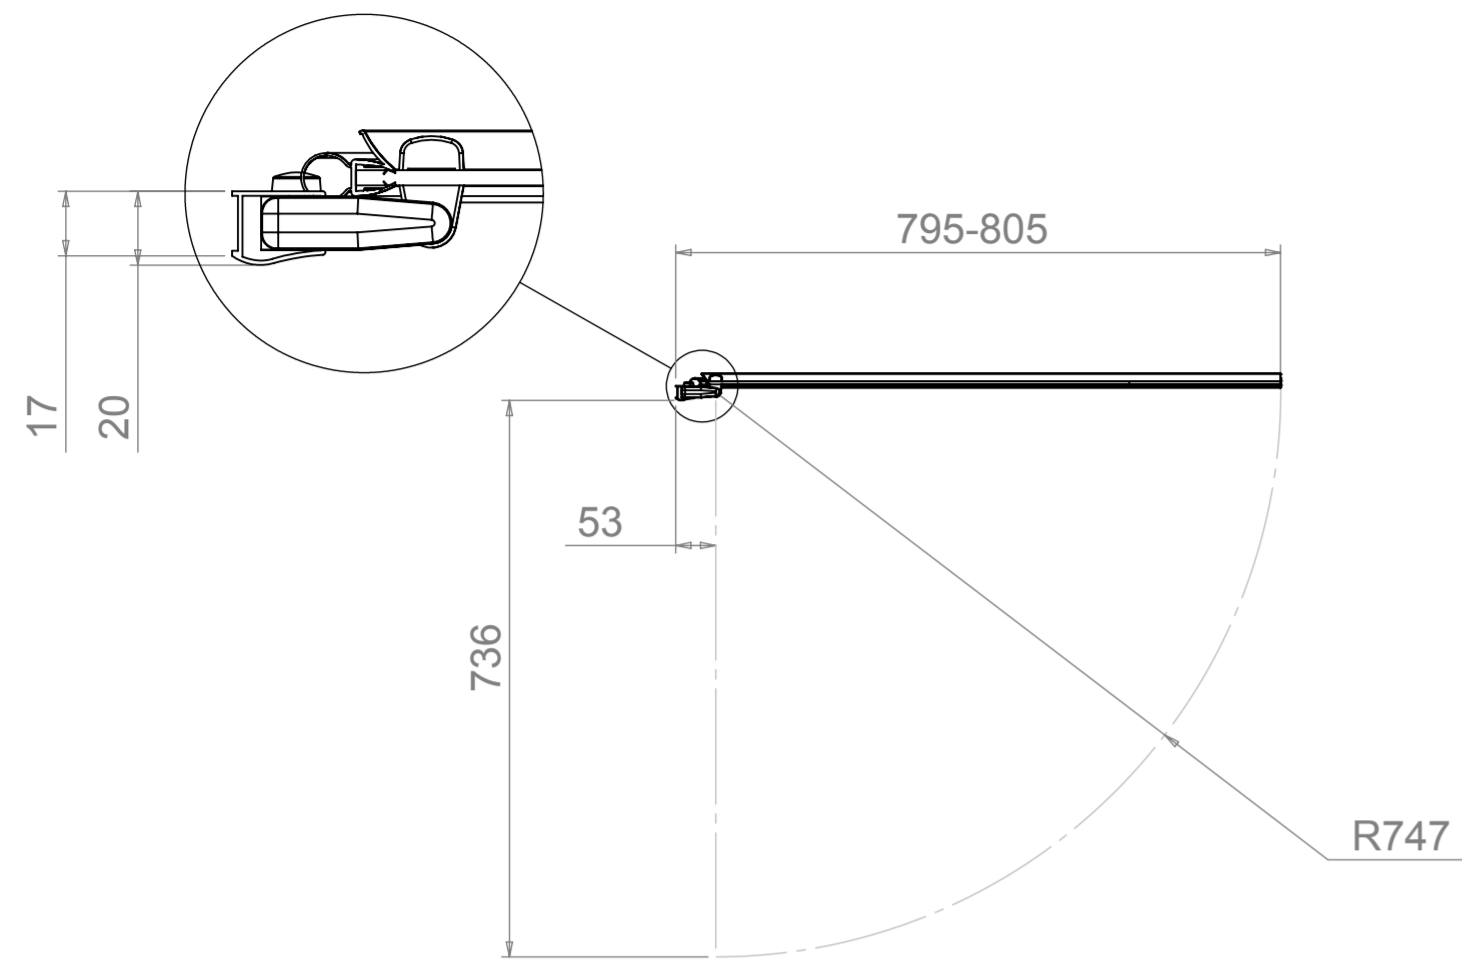

AQUALOX

BATHROOM DESIGN

Range: Aqua 4
Art. No. 1160123 - Half Frame Bath Screen
White Clear

Glass thickness 4mm
Wall profile adjustment 10mm
Screen reversible for right and left hand
opening

TOP VIEW - OPENING
SPACE REQUIREMENTS
NOTE - SCREEN OPENS
OUTWARDS ONLY

FRONT VIEW

SIDE VIEW

EXTERIOR VIEW

INTERIOR VIEW

AQUALOX

BATHROOM DESIGN

Range: Aqua 4
Art. No. 1160124 - Half Frame Bath Screen
Polished Silver Clear

Glass thickness 4mm
Wall profile adjustment 10mm
Screen reversible for right and left hand opening

TOP VIEW - OPENING
SPACE REQUIREMENTS
NOTE - SCREEN OPENS
OUTWARDS ONLY

FRONT VIEW

SIDE VIEW

EXTERIOR VIEW

INTERIOR VIEW

AQUALOX

BATHROOM DESIGN

Range: Aqua 4
Art. No. 1160283 - Half Frame Bath Screen
White Ribbon

Glass thickness 4mm
Wall profile adjustment 10mm
Screen reversible for right and left hand
opening

TOP VIEW - OPENING

SPACE REQUIREMENTS

**NOTE - SCREEN OPENS
OUTWARDS ONLY**

FRONT VIEW

SIDE VIEW

EXTERIOR VIEW