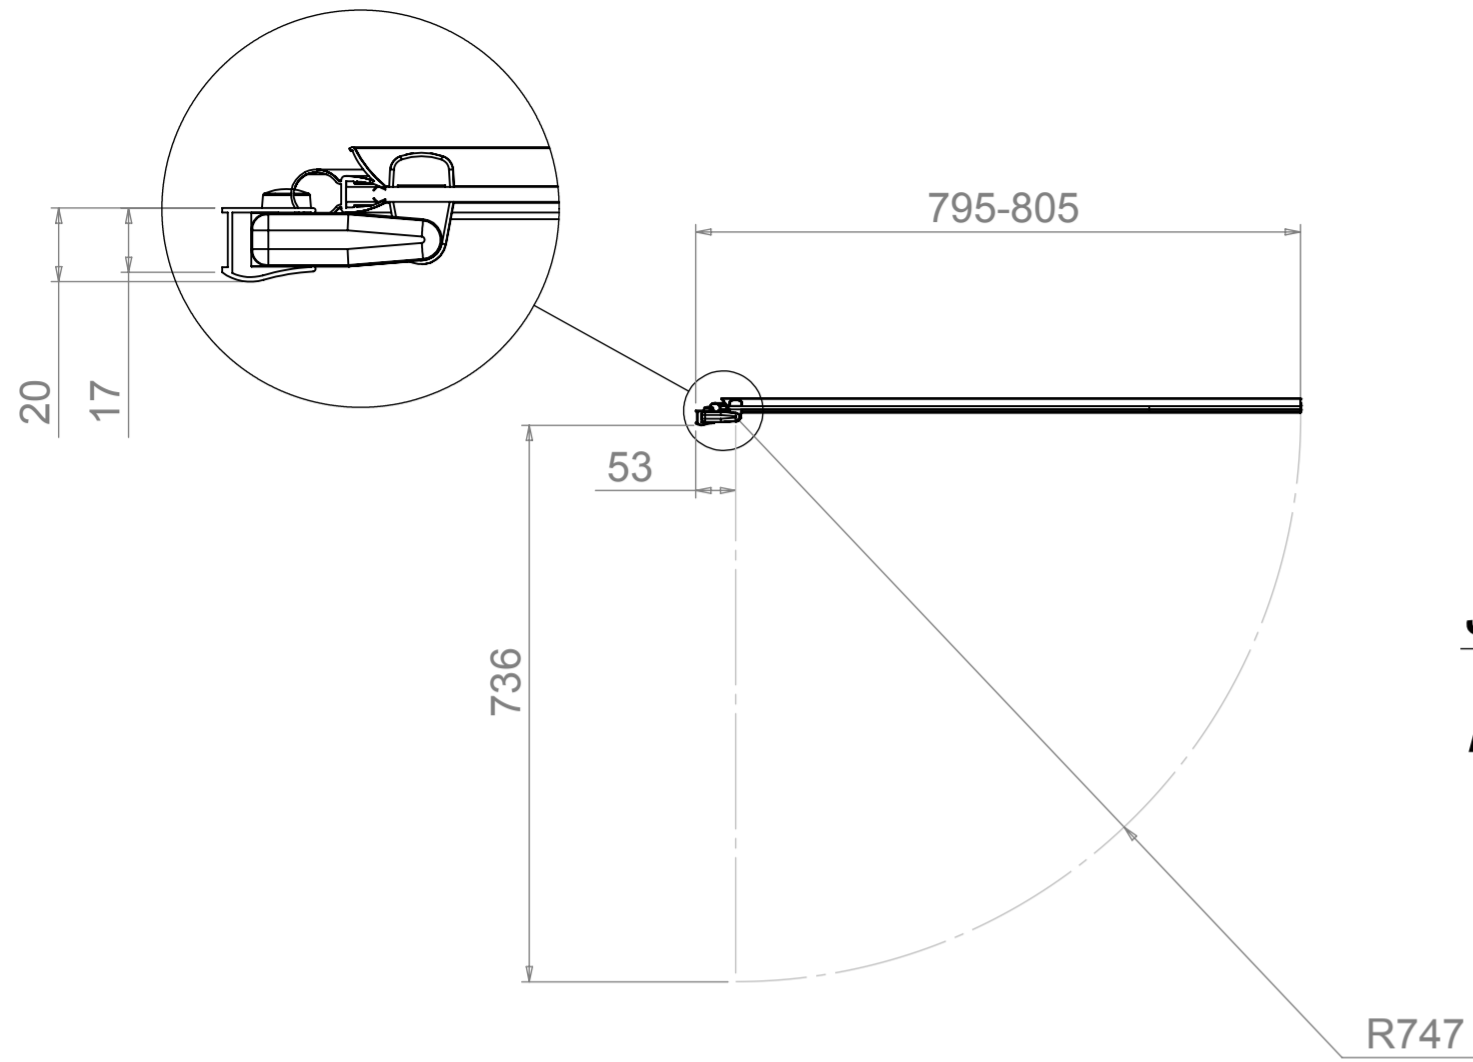

AQUALOX

BATHROOM DESIGN

Range: Aqua 4
Art. No. 1160123 - Half Frame Bath Screen
White Clear

Glass thickness 4mm
Wall profile adjustment 10mm
Screen reversible for right and left hand
opening

TOP VIEW - OPENING
SPACE REQUIREMENTS
NOTE - SCREEN OPENS
OUTWARDS ONLY

FRONT VIEW

SIDE VIEW

EXTERIOR VIEW

INTERIOR VIEW

AQUALOX

BATHROOM DESIGN

Range: Aqua 4
Art. No. 1160124 - Half Frame Bath Screen
Polished Silver Clear

Glass thickness 4mm
Wall profile adjustment 10mm
Screen reversible for right and left hand opening

TOP VIEW - OPENING
SPACE REQUIREMENTS
NOTE - SCREEN OPENS
OUTWARDS ONLY

FRONT VIEW

SIDE VIEW

EXTERIOR VIEW

INTERIOR VIEW

AQUALOX

BATHROOM DESIGN

Range: Aqua 4
Art. No. 1160283 - Half Frame Bath Screen
White Ribbon

Glass thickness 4mm
Wall profile adjustment 10mm
Screen reversible for right and left hand
opening

TOP VIEW - OPENING

SPACE REQUIREMENTS

**NOTE - SCREEN OPENS
OUTWARDS ONLY**

FRONT VIEW

SIDE VIEW

EXTERIOR VIEW