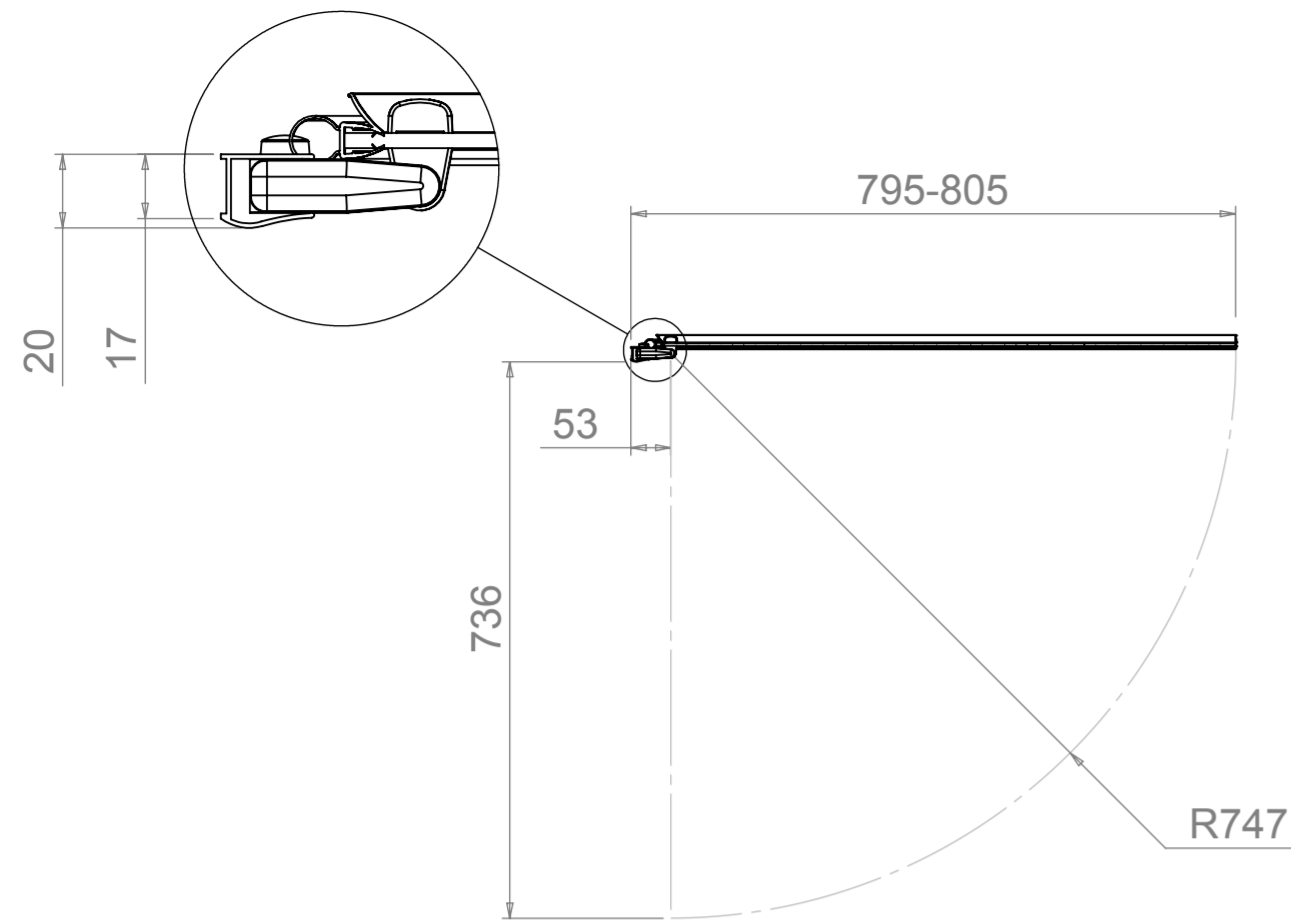

AQUALOX

BATHROOM DESIGN

Range: Aqua 4
Art. No. 1160123 - Half Frame Bath Screen
White Clear

Glass thickness 4mm
Wall profile adjustment 10mm
Screen reversible for right and left hand
opening

TOP VIEW - OPENING
SPACE REQUIREMENTS
NOTE - SCREEN OPENS
OUTWARDS ONLY

FRONT VIEW

SIDE VIEW

EXTERIOR VIEW

INTERIOR VIEW

AQUALOX

BATHROOM DESIGN

Range: Aqua 4
Art. No. 1160124 - Half Frame Bath Screen
Polished Silver Clear

Glass thickness 4mm
Wall profile adjustment 10mm
Screen reversible for right and left hand opening

TOP VIEW - OPENING
SPACE REQUIREMENTS
NOTE - SCREEN OPENS
OUTWARDS ONLY

FRONT VIEW

SIDE VIEW

EXTERIOR VIEW

INTERIOR VIEW

AQUALOX

BATHROOM DESIGN

Range: Aqua 4
Art. No. 1160283 - Half Frame Bath Screen
White Ribbon

Glass thickness 4mm
Wall profile adjustment 10mm
Screen reversible for right and left hand
opening

TOP VIEW - OPENING

SPACE REQUIREMENTS

**NOTE - SCREEN OPENS
OUTWARDS ONLY**

FRONT VIEW

SIDE VIEW

EXTERIOR VIEW