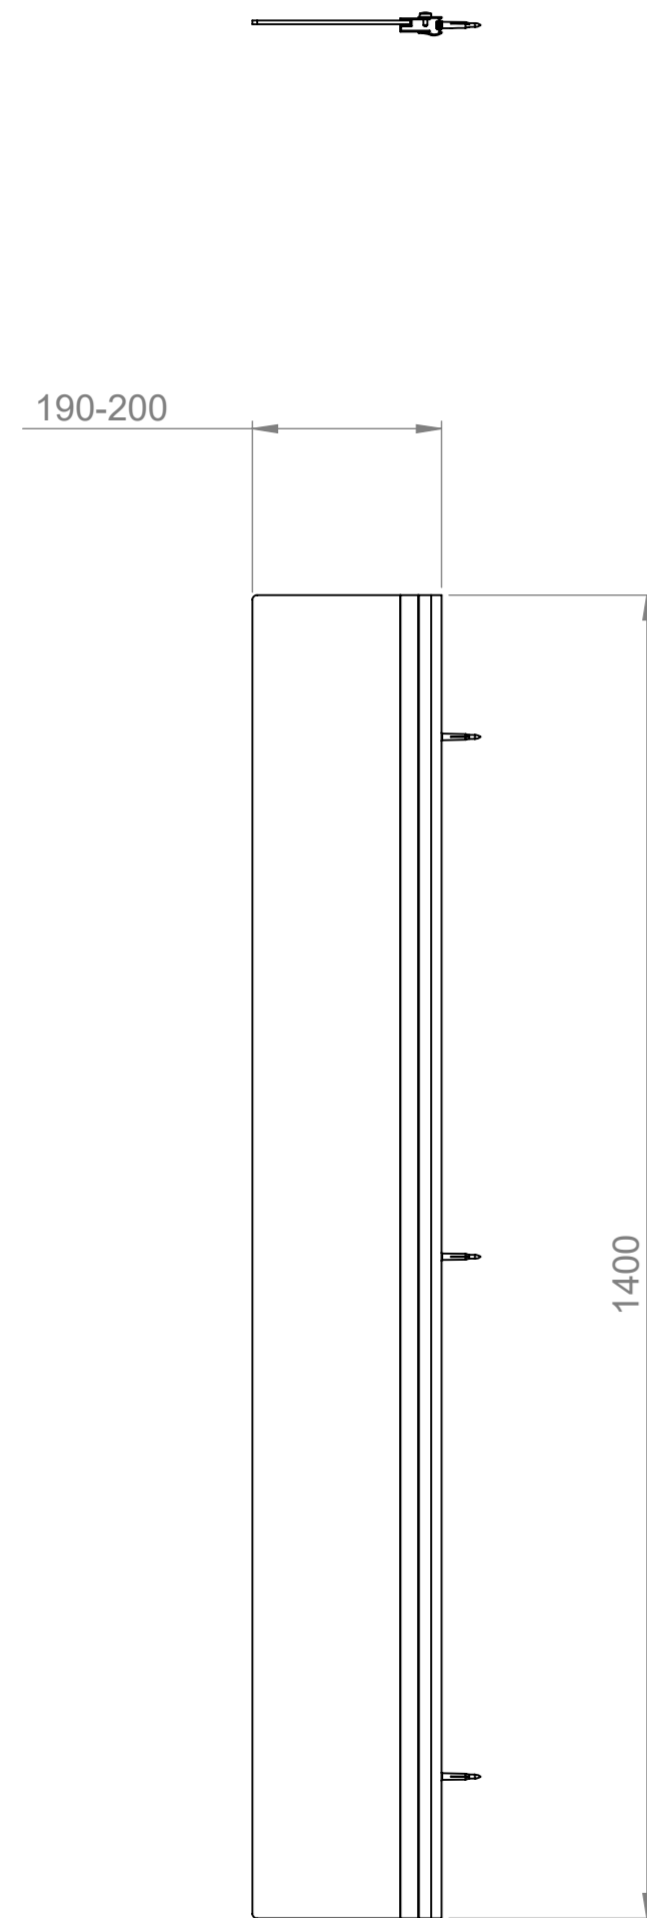

AQUALOX

BATHROOM DESIGN

Art. No. FBS0170AQU - 1160133

Splash Guard

Glass thickness 4mm
Easy-clean glass coating
Wall profile adjustment 20mm
Reversible for RH and LH installation

TOP VIEW - OPENING SPACE REQUIREMENTS

FRONT VIEW

SIDE VIEW

EXTERIOR VIEW