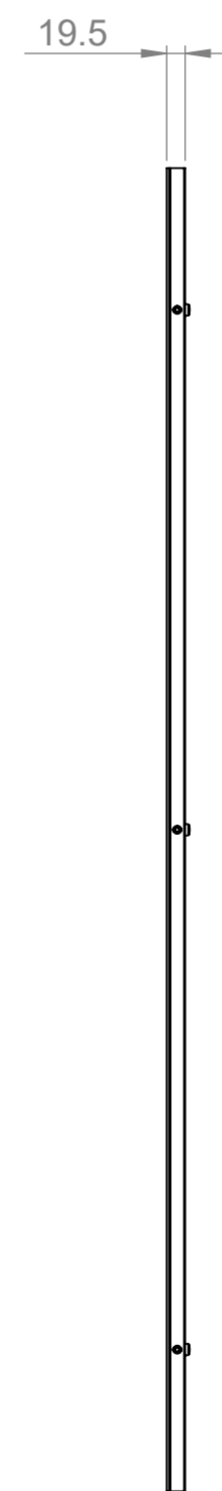

AQUALOX

BATHROOM DESIGN

Art. No. FBS0170AQU - 1160133

Splash Guard

Glass thickness 4mm
Easy-clean glass coating
Wall profile adjustment 20mm
Reversible for RH and LH installation

TOP VIEW - OPENING SPACE REQUIREMENTS

FRONT VIEW

SIDE VIEW

EXTERIOR VIEW