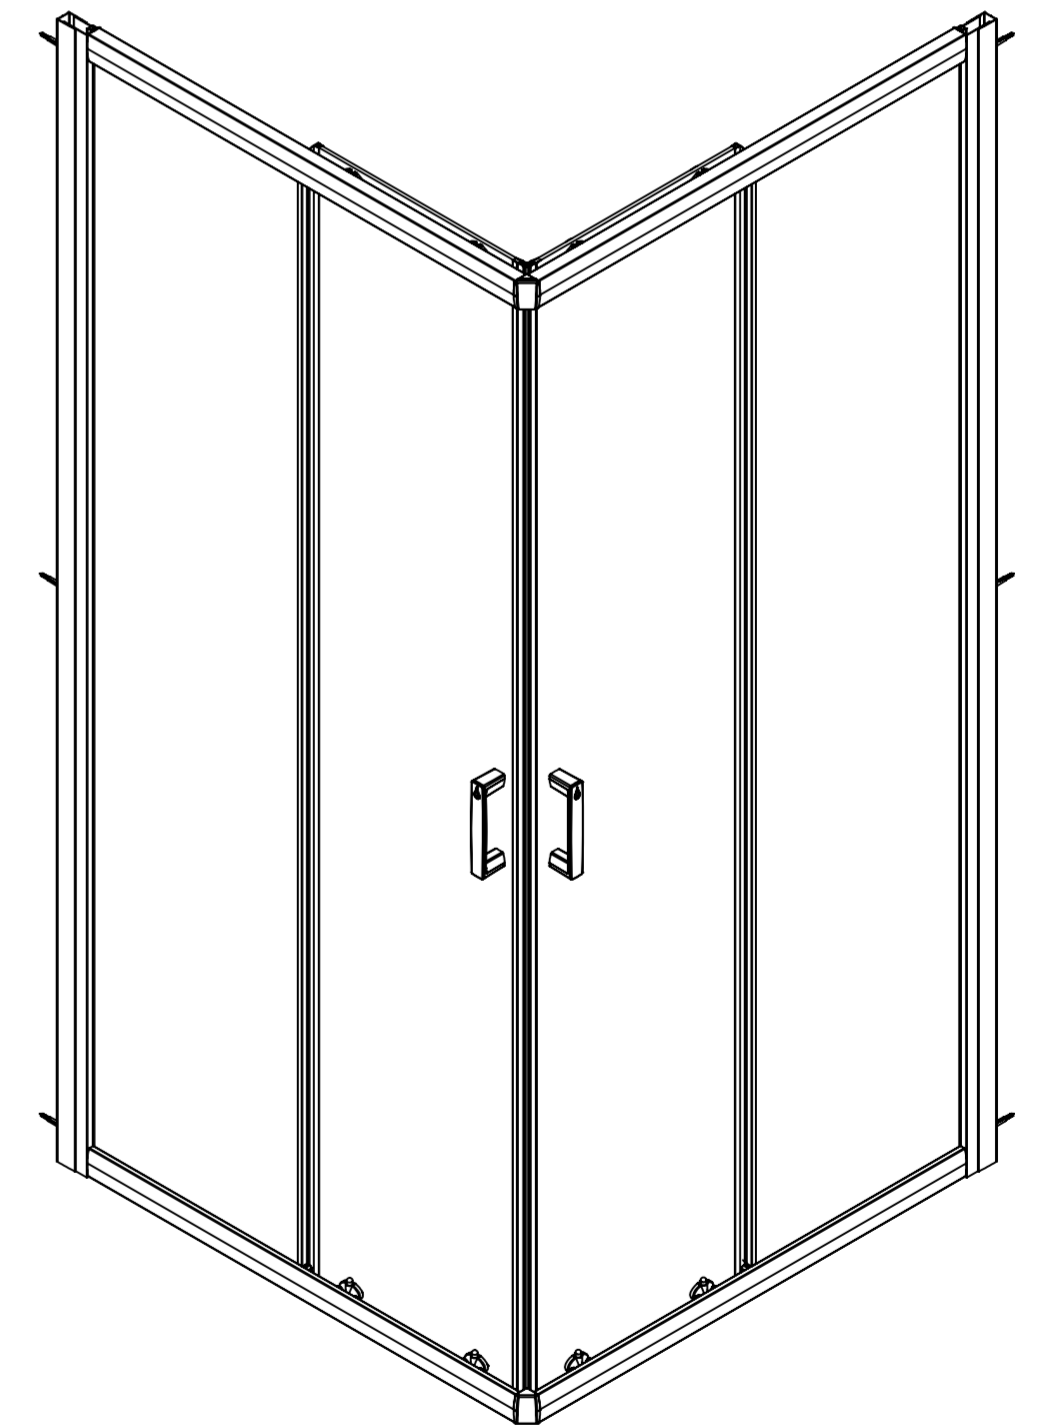

TOP VIEW - OPENING
SPACE REQUIREMENTS

Art. No. 1160398 - 800mm Corner Entry
 Glass thickness 6mm
 Easy-clean glass coating
 Wall profile adjustment 20mm per profile

FRONT VIEW

INTERIOR VIEW

EXTERIOR VIEW

TOP VIEW - OPENING
SPACE REQUIREMENTS

Art. No. 1160401 - 900mm Corner Entry

Glass thickness 6mm

Easy-clean glass coating

Wall profile adjustment 20mm per profile

FRONT VIEW

EXTERIOR VIEWS