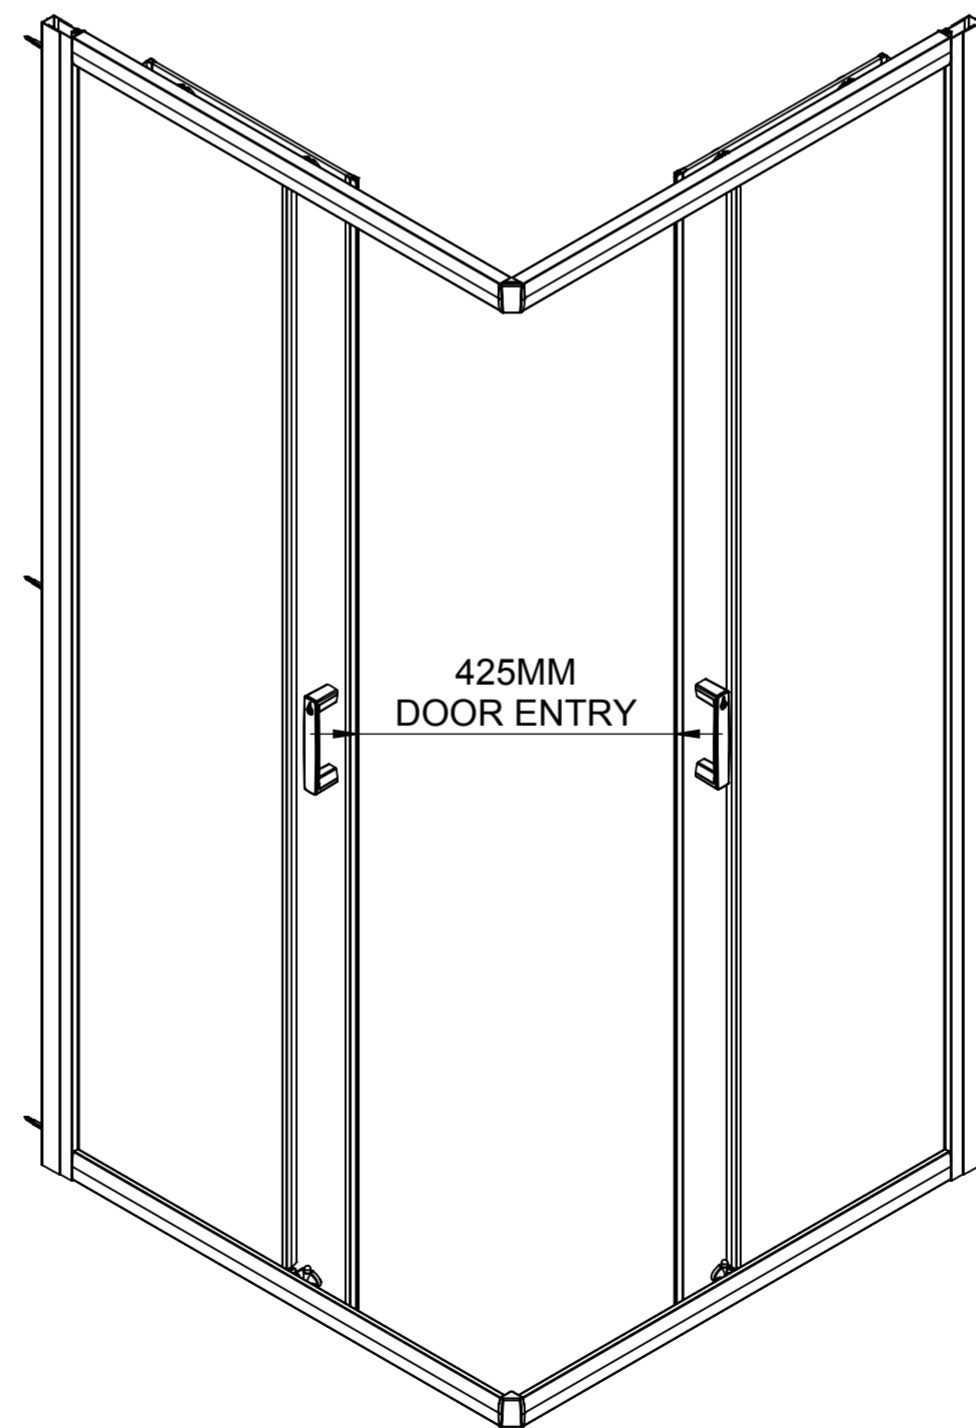

TOP VIEW - OPENING
SPACE REQUIREMENTS

Art. No. 1160398 - 800mm Corner Entry
 Glass thickness 6mm
 Easy-clean glass coating
 Wall profile adjustment 20mm per profile

FRONT VIEW

INTERIOR VIEW

EXTERIOR VIEW

TOP VIEW - OPENING
SPACE REQUIREMENTS

Art. No. 1160401 - 900mm Corner Entry

Glass thickness 6mm

Easy-clean glass coating

Wall profile adjustment 20mm per profile

FRONT VIEW

EXTERIOR VIEWS