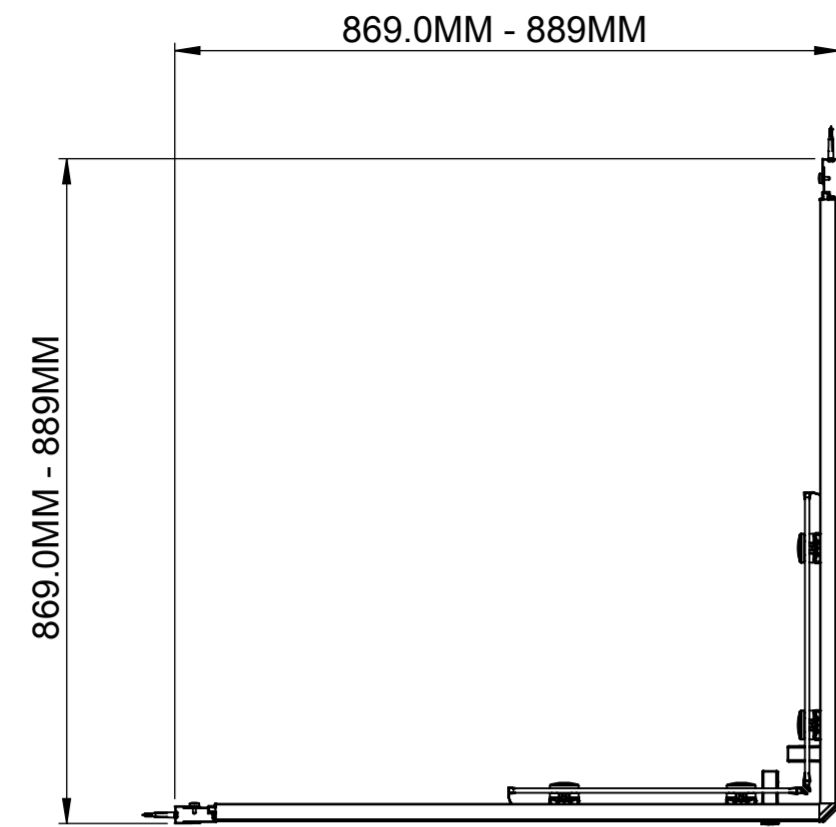

TOP VIEW - OPENING
SPACE REQUIREMENTS

Art. No. 1160398 - 800mm Corner Entry
 Glass thickness 6mm
 Easy-clean glass coating
 Wall profile adjustment 20mm per profile

FRONT VIEW

INTERIOR VIEW

EXTERIOR VIEW

TOP VIEW - OPENING
SPACE REQUIREMENTS

Art. No. 1160401 - 900mm Corner Entry

Glass thickness 6mm

Easy-clean glass coating

Wall profile adjustment 20mm per profile

FRONT VIEW

EXTERIOR VIEWS