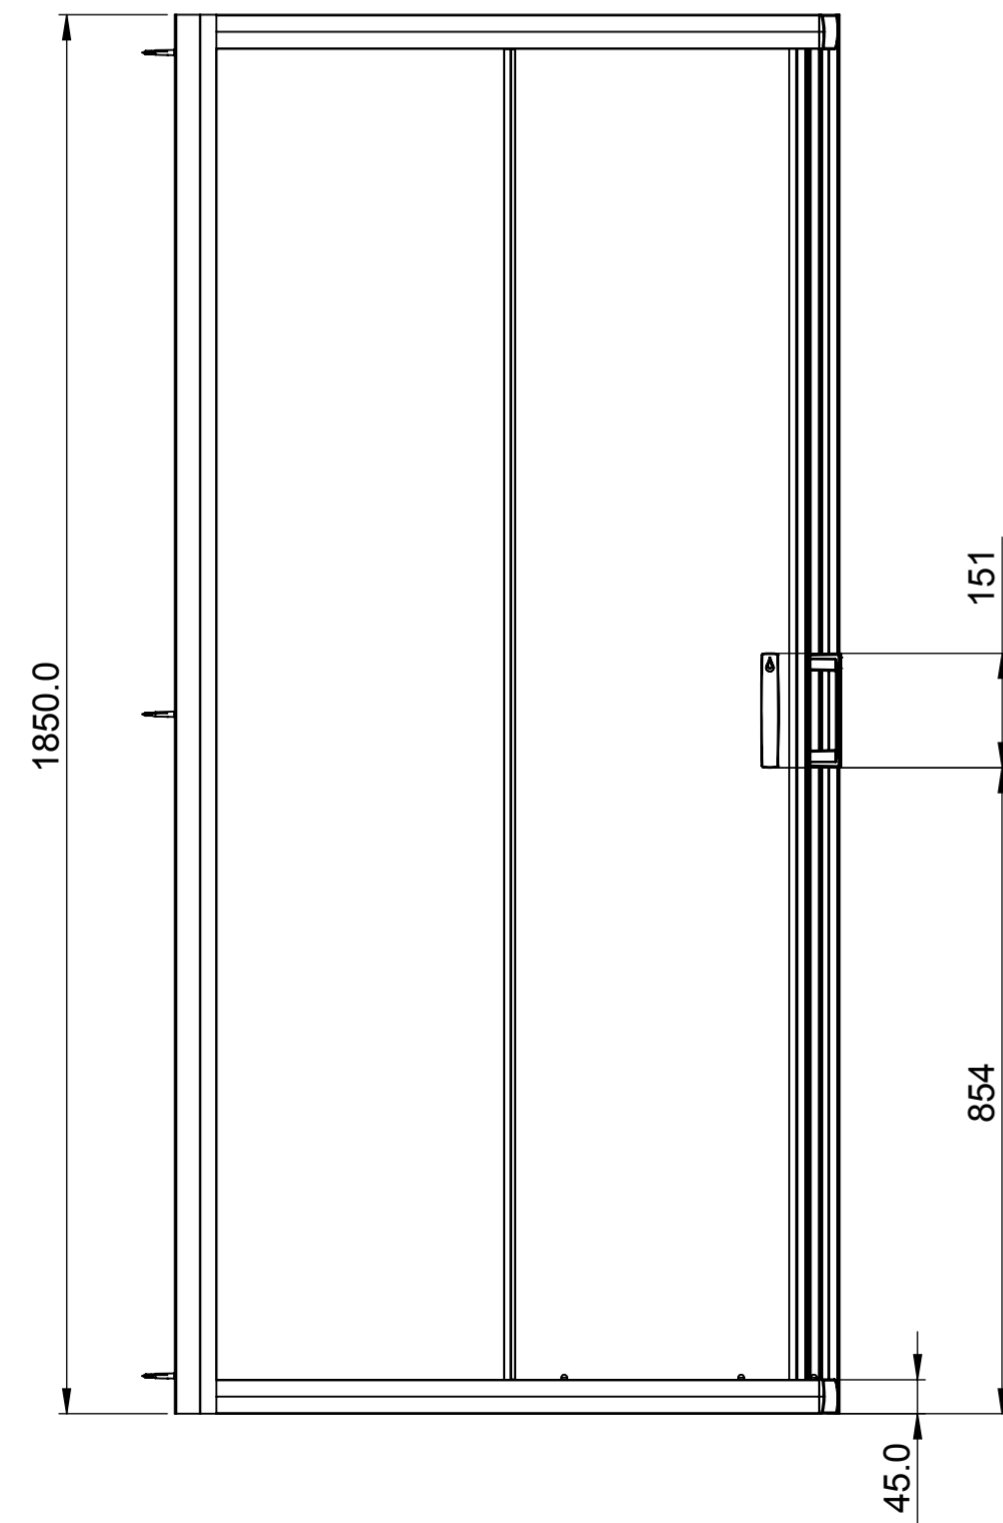

TOP VIEW - OPENING
SPACE REQUIREMENTS

Art. No. 1160398 - 800mm Corner Entry
 Glass thickness 6mm
 Easy-clean glass coating
 Wall profile adjustment 20mm per profile

FRONT VIEW

INTERIOR VIEW

EXTERIOR VIEW

TOP VIEW - OPENING
SPACE REQUIREMENTS

Art. No. 1160401 - 900mm Corner Entry

Glass thickness 6mm

Easy-clean glass coating

Wall profile adjustment 20mm per profile

FRONT VIEW

EXTERIOR VIEWS