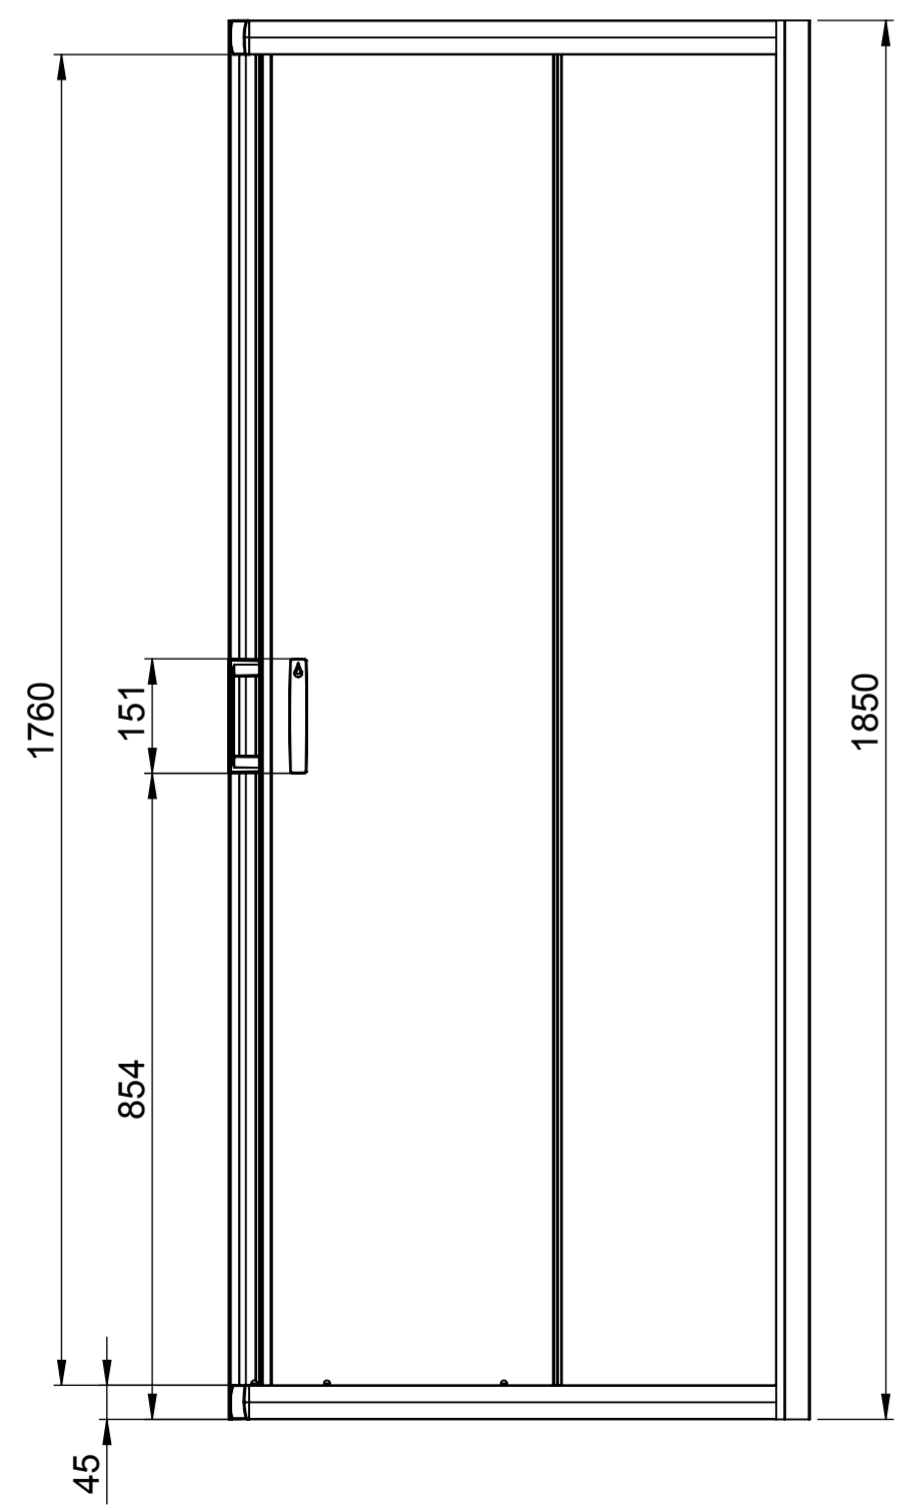

TOP VIEW - OPENING
SPACE REQUIREMENTS

Art. No. 1160398 - 800mm Corner Entry
 Glass thickness 6mm
 Easy-clean glass coating
 Wall profile adjustment 20mm per profile

FRONT VIEW

INTERIOR VIEW

EXTERIOR VIEW

TOP VIEW - OPENING
SPACE REQUIREMENTS

Art. No. 1160401 - 900mm Corner Entry

Glass thickness 6mm

Easy-clean glass coating

Wall profile adjustment 20mm per profile

FRONT VIEW

EXTERIOR VIEWS