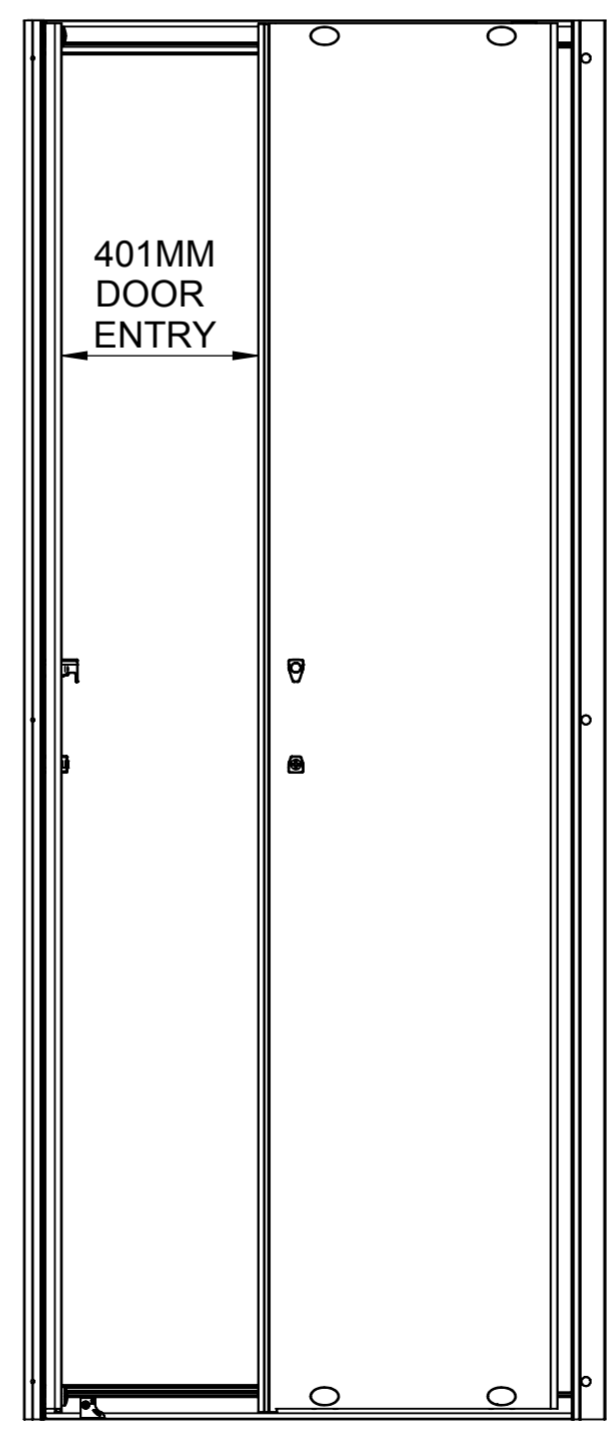

TOP VIEW - OPENING
SPACE REQUIREMENTS

Art. No. 1160398 - 800mm Corner Entry
 Glass thickness 6mm
 Easy-clean glass coating
 Wall profile adjustment 20mm per profile

FRONT VIEW

INTERIOR VIEW

EXTERIOR VIEW

TOP VIEW - OPENING
SPACE REQUIREMENTS

Art. No. 1160401 - 900mm Corner Entry

Glass thickness 6mm

Easy-clean glass coating

Wall profile adjustment 20mm per profile

FRONT VIEW

EXTERIOR VIEWS