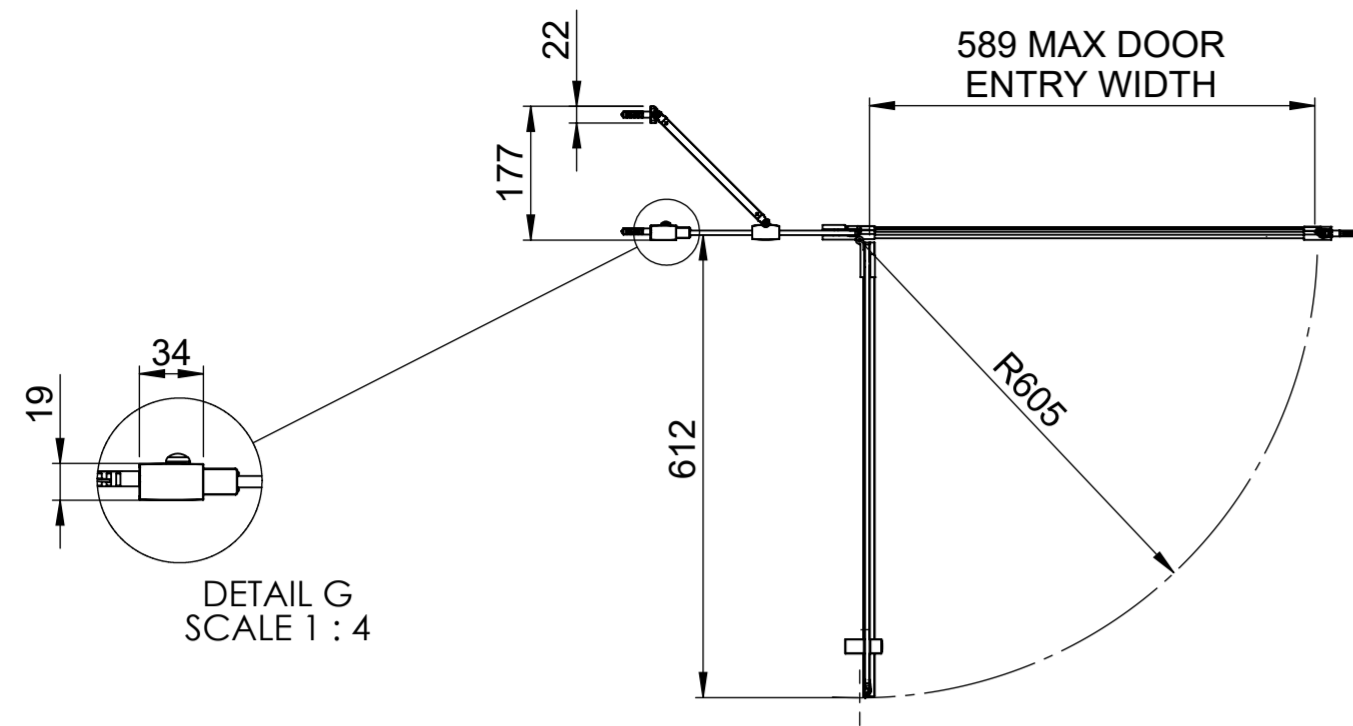

FRONT VIEW

EXTERIOR VIEW

Art. No. FEN1860AQU - 6202267

6mm Frameless - 800mm Recess Hinge Door

Glass thickness 6mm
Easy-clean glass coating
Wall profile adjustment 15mm
Reversible for right and left hand installation

TOP VIEW - OPENING
SPACE REQUIREMENTS

FRONT VIEW

EXTERIOR VIEW

Art. No. FEN1861AQU - 6202274

6mm Frameless - 900mm Recess Hinge Door

Glass thickness 6mm
Easy-clean glass coating
Wall profile adjustment 15mm
Reversible for right and left hand installation

TOP VIEW - OPENING
SPACE REQUIREMENTS

FRONT VIEW

EXTERIOR VIEW

Art. No. FEN1862AQU - 6202281

6mm Frameless - 1000mm Recess Hinge Door

Glass thickness 6mm
Easy-clean glass coating
Wall profile adjustment 15mm
Reversible for right and left hand installation

TOP VIEW - OPENING
SPACE REQUIREMENTS

FRONT VIEW

EXTERIOR VIEW