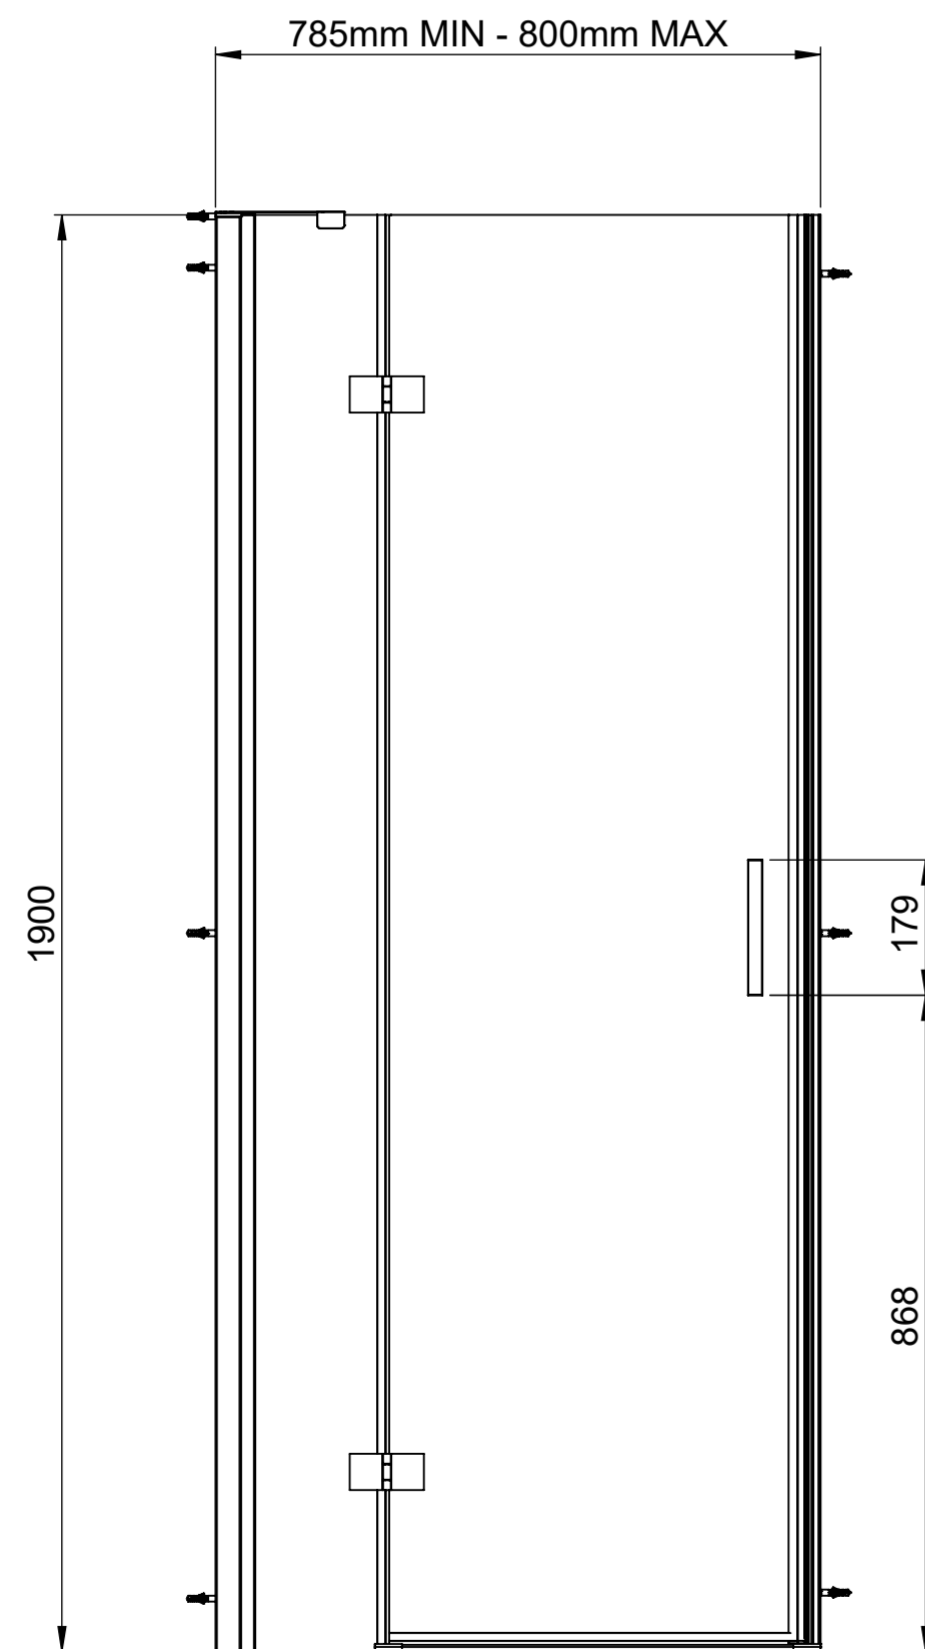

Art. No. FEN1859AQU - 6202250

6mm Frameless - 760mm Recess Hinge Door

Glass thickness 6mm

Easy-clean glass coating

Wall profile adjustment 15mm

Door reversible for right and left hand opening

TOP VIEW - OPENING
SPACE REQUIREMENTS

FRONT VIEW

EXTERIOR VIEW

Art. No. FEN1860AQU - 6202267

6mm Frameless - 800mm Recess Hinge Door

Glass thickness 6mm
Easy-clean glass coating
Wall profile adjustment 15mm
Reversible for right and left hand installation

TOP VIEW - OPENING
SPACE REQUIREMENTS

FRONT VIEW

EXTERIOR VIEW

Art. No. FEN1861AQU - 6202274

6mm Frameless - 900mm Recess Hinge Door

Glass thickness 6mm
Easy-clean glass coating
Wall profile adjustment 15mm
Reversible for right and left hand installation

TOP VIEW - OPENING
SPACE REQUIREMENTS

FRONT VIEW

EXTERIOR VIEW

Art. No. FEN1862AQU - 6202281

6mm Frameless - 1000mm Recess Hinge Door

Glass thickness 6mm
Easy-clean glass coating
Wall profile adjustment 15mm
Reversible for right and left hand installation