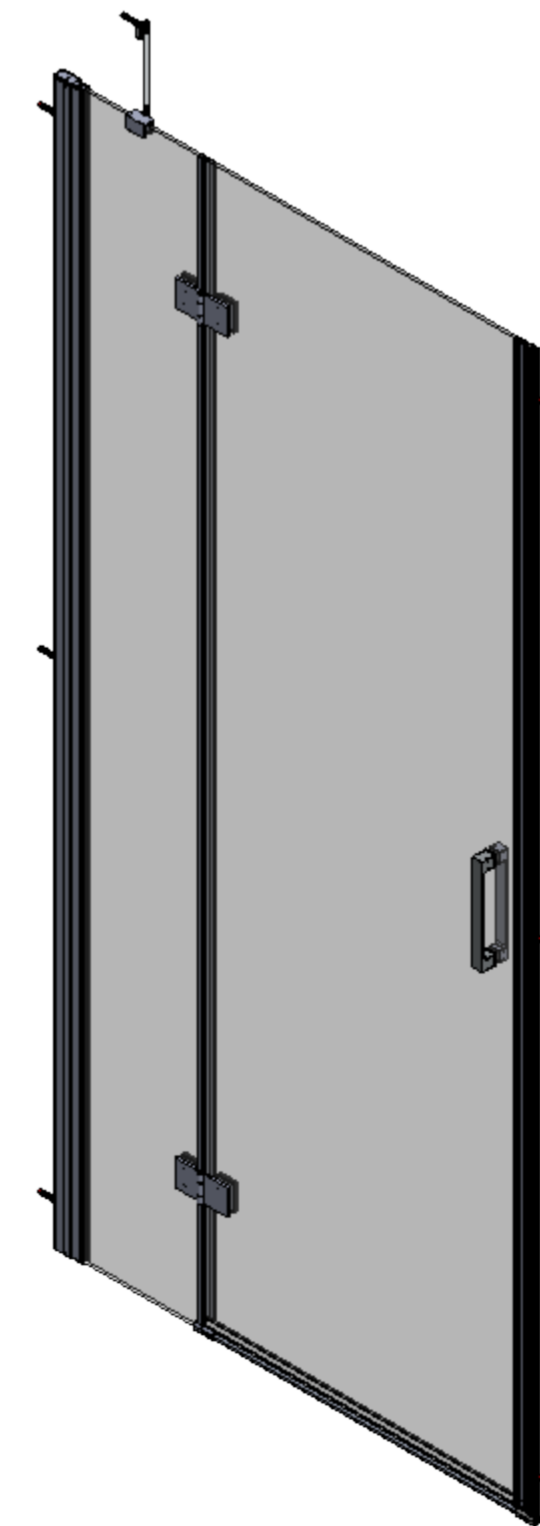

Art. No. FEN1859AQU - 6202250

6mm Frameless - 760mm Recess Hinge Door

Glass thickness 6mm

Easy-clean glass coating

Wall profile adjustment 15mm

Door reversible for right and left hand opening

TOP VIEW - OPENING
SPACE REQUIREMENTS

TOP VIEW - OPENING
SPACE REQUIREMENTS

FRONT VIEW

EXTERIOR VIEW

Art. No. FEN1861AQU - 6202274

6mm Frameless - 900mm Recess Hinge Door

Glass thickness 6mm
Easy-clean glass coating
Wall profile adjustment 15mm
Reversible for right and left hand installation

TOP VIEW - OPENING
SPACE REQUIREMENTS

FRONT VIEW

EXTERIOR VIEW

Art. No. FEN1862AQU - 6202281

6mm Frameless - 1000mm Recess Hinge Door

Glass thickness 6mm
Easy-clean glass coating
Wall profile adjustment 15mm
Reversible for right and left hand installation

TOP VIEW - OPENING
SPACE REQUIREMENTS

FRONT VIEW

EXTERIOR VIEW