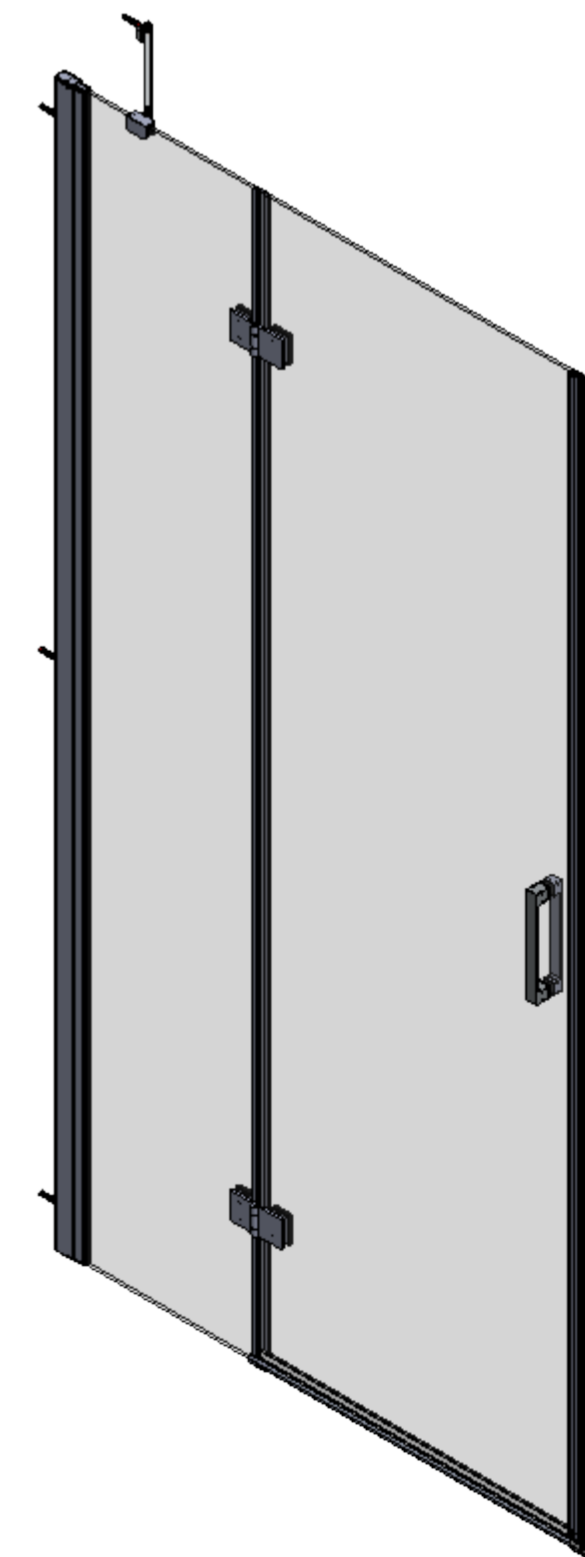

Art. No. FEN1859AQU - 6202250

6mm Frameless - 760mm Recess Hinge Door

Glass thickness 6mm

Easy-clean glass coating

Wall profile adjustment 15mm

Door reversible for right and left hand opening

TOP VIEW - OPENING
SPACE REQUIREMENTS

TOP VIEW - OPENING
SPACE REQUIREMENTS

FRONT VIEW

EXTERIOR VIEW

Art. No. FEN1861AQU - 6202274

6mm Frameless - 900mm Recess Hinge Door

Glass thickness 6mm
Easy-clean glass coating
Wall profile adjustment 15mm
Reversible for right and left hand installation

TOP VIEW - OPENING
SPACE REQUIREMENTS

FRONT VIEW

EXTERIOR VIEW

Art. No. FEN1862AQU - 6202281

6mm Frameless - 1000mm Recess Hinge Door

Glass thickness 6mm
Easy-clean glass coating
Wall profile adjustment 15mm
Reversible for right and left hand installation

TOP VIEW - OPENING
SPACE REQUIREMENTS

FRONT VIEW

EXTERIOR VIEW