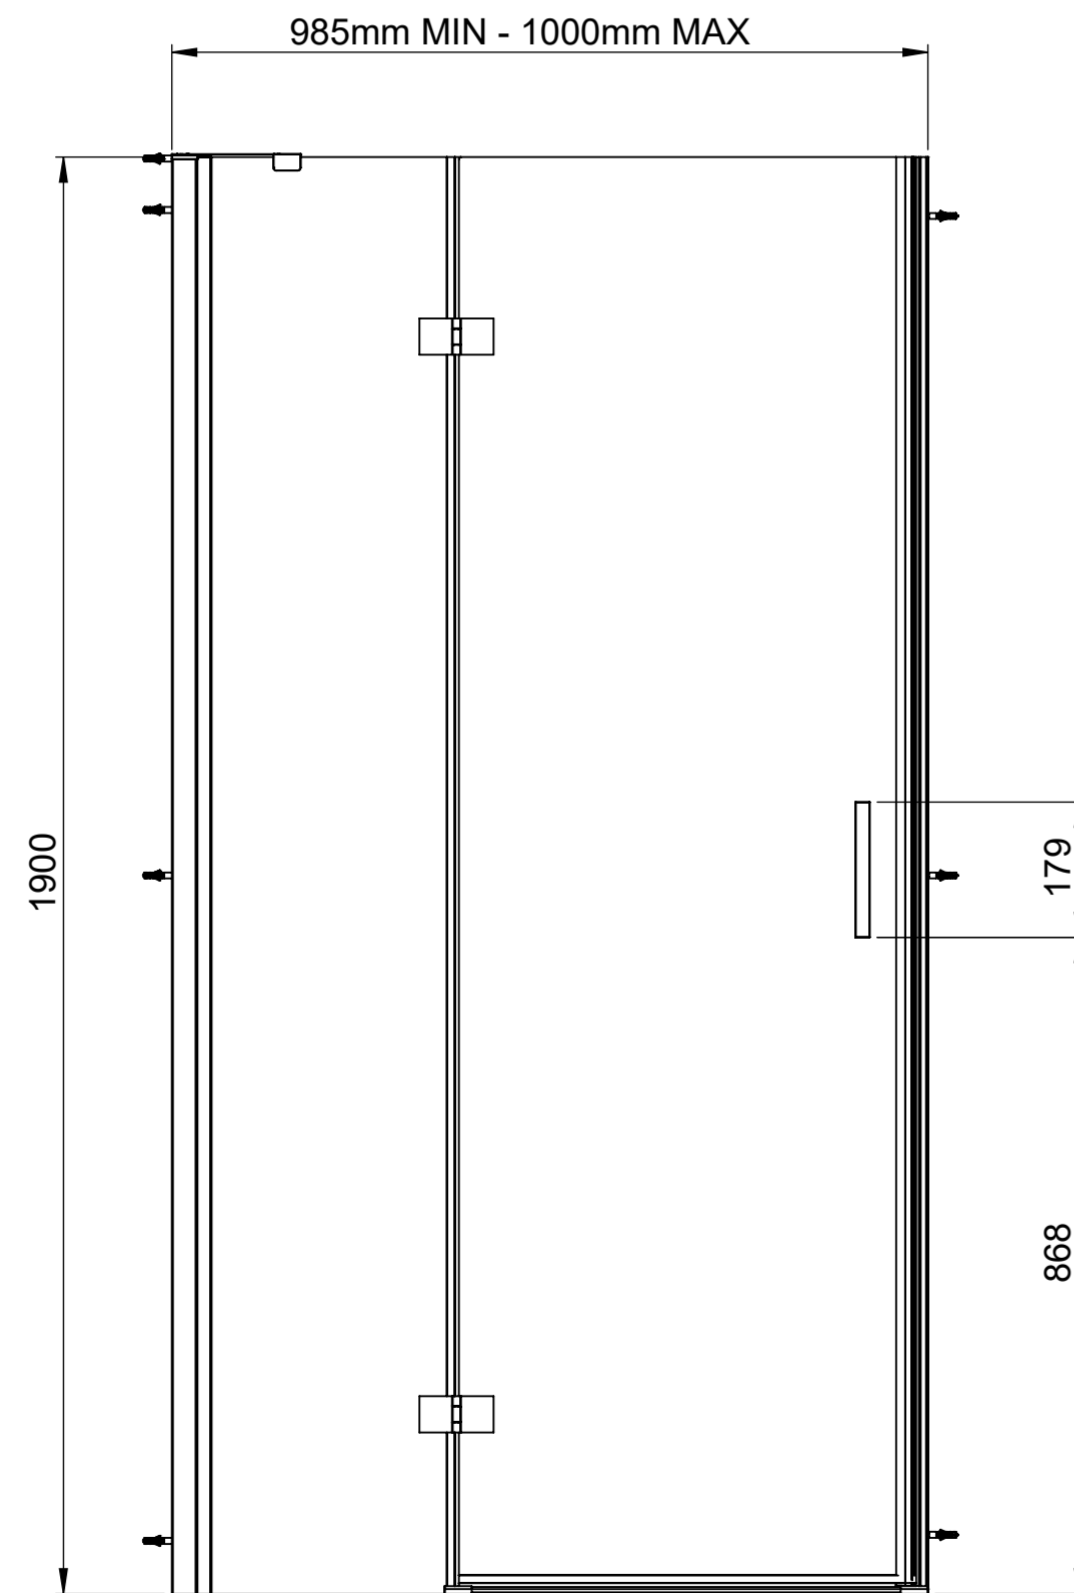

Art. No. FEN1859AQU - 6202250

6mm Frameless - 760mm Recess Hinge Door

Glass thickness 6mm

Easy-clean glass coating

Wall profile adjustment 15mm

Door reversible for right and left hand opening

TOP VIEW - OPENING
SPACE REQUIREMENTS

TOP VIEW - OPENING
SPACE REQUIREMENTS

FRONT VIEW

EXTERIOR VIEW

Art. No. FEN1861AQU - 6202274

6mm Frameless - 900mm Recess Hinge Door

Glass thickness 6mm
Easy-clean glass coating
Wall profile adjustment 15mm
Reversible for right and left hand installation

TOP VIEW - OPENING
SPACE REQUIREMENTS

FRONT VIEW

EXTERIOR VIEW

Art. No. FEN1862AQU - 6202281

6mm Frameless - 1000mm Recess Hinge Door

Glass thickness 6mm
Easy-clean glass coating
Wall profile adjustment 15mm
Reversible for right and left hand installation

TOP VIEW - OPENING
SPACE REQUIREMENTS

FRONT VIEW

EXTERIOR VIEW