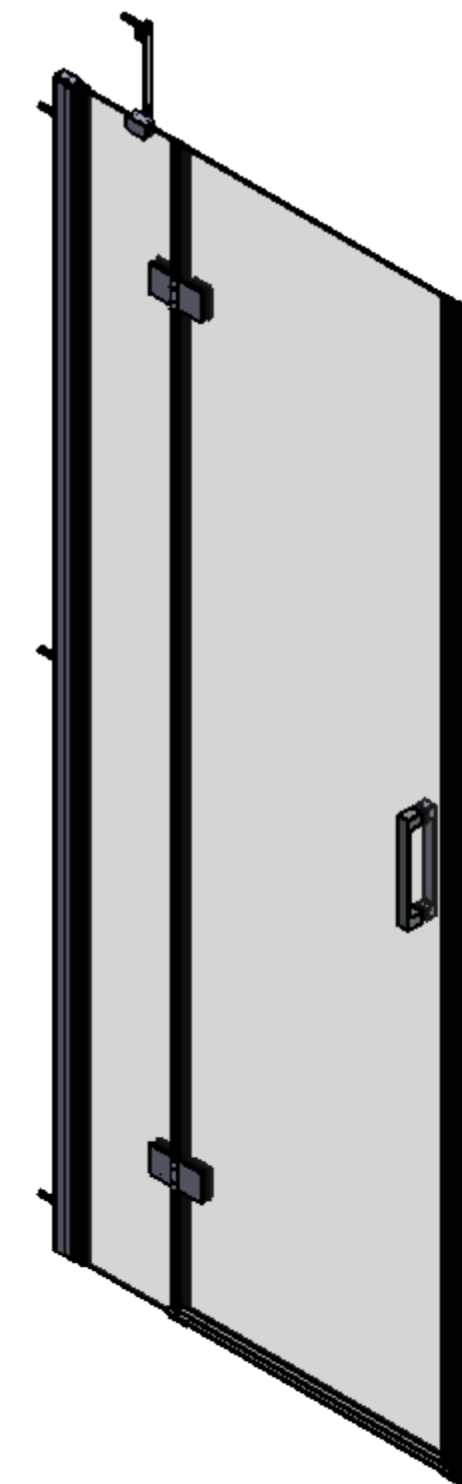

Art. No. FEN1859AQU - 6202250

6mm Frameless - 760mm Recess Hinge Door

Glass thickness 6mm

Easy-clean glass coating

Wall profile adjustment 15mm

Door reversible for right and left hand opening

TOP VIEW - OPENING
SPACE REQUIREMENTS

FRONT VIEW

EXTERIOR VIEW

Art. No. FEN1860AQU - 6202267

6mm Frameless - 800mm Recess Hinge Door

Glass thickness 6mm
Easy-clean glass coating
Wall profile adjustment 15mm
Reversible for right and left hand installation

TOP VIEW - OPENING
SPACE REQUIREMENTS

FRONT VIEW

EXTERIOR VIEW

Art. No. FEN1861AQU - 6202274

6mm Frameless - 900mm Recess Hinge Door

Glass thickness 6mm
Easy-clean glass coating
Wall profile adjustment 15mm
Reversible for right and left hand installation

TOP VIEW - OPENING
SPACE REQUIREMENTS

FRONT VIEW

EXTERIOR VIEW