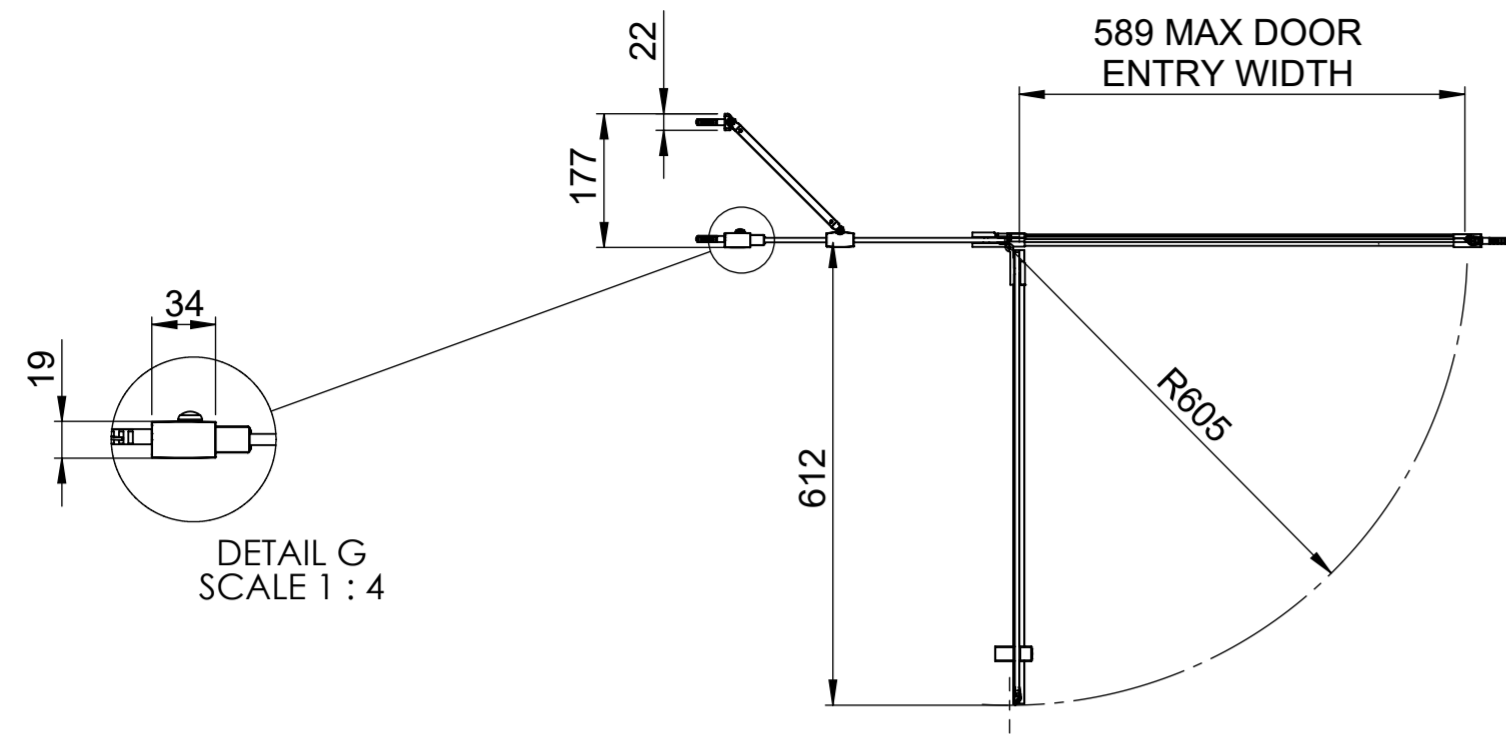

TOP VIEW - OPENING
SPACE REQUIREMENTS

FRONT VIEW

EXTERIOR VIEW

Art. No. FEN1861AQU - 6202274

6mm Frameless - 900mm Recess Hinge Door

Glass thickness 6mm
Easy-clean glass coating
Wall profile adjustment 15mm
Reversible for right and left hand installation

TOP VIEW - OPENING
SPACE REQUIREMENTS

FRONT VIEW

EXTERIOR VIEW

Art. No. FEN1862AQU - 6202281

6mm Frameless - 1000mm Recess Hinge Door

Glass thickness 6mm
Easy-clean glass coating
Wall profile adjustment 15mm
Reversible for right and left hand installation

TOP VIEW - OPENING
SPACE REQUIREMENTS

FRONT VIEW

EXTERIOR VIEW