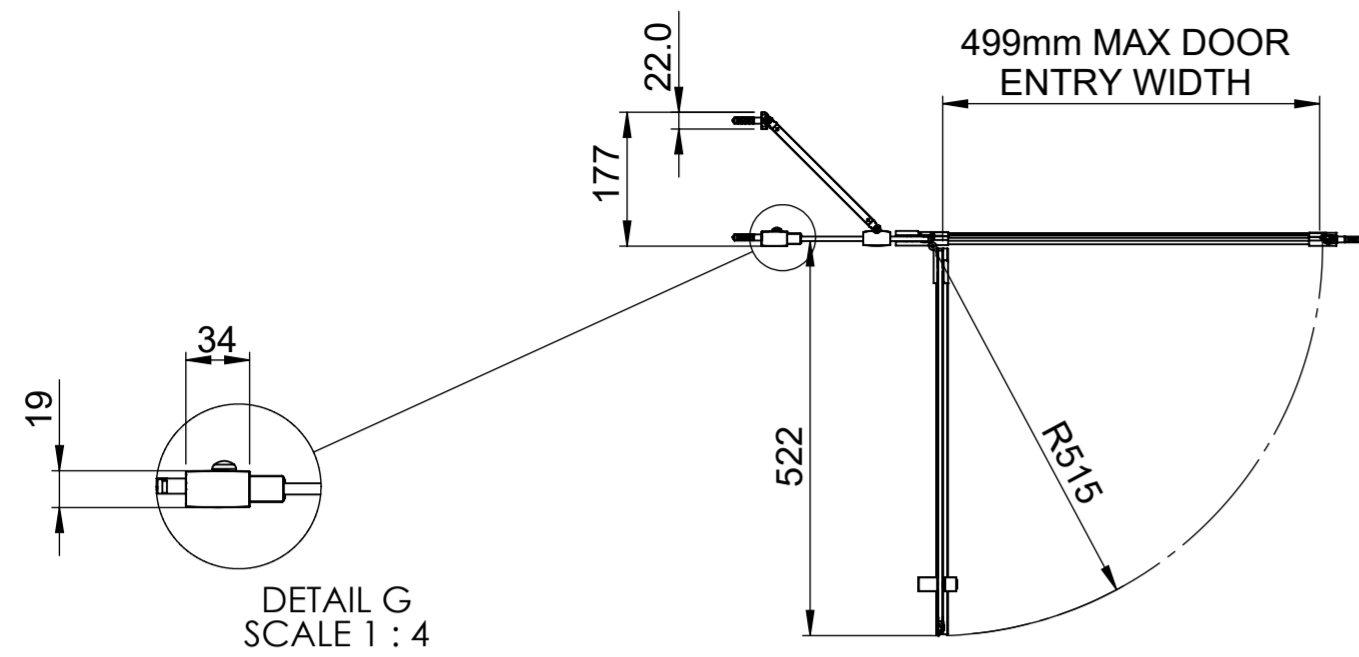

Art. No. FEN1859AQU - 6202250

6mm Frameless - 760mm Recess Hinge Door

Glass thickness 6mm

Easy-clean glass coating

Wall profile adjustment 15mm

Door reversible for right and left hand opening

TOP VIEW - OPENING
SPACE REQUIREMENTS

FRONT VIEW

EXTERIOR VIEW

Art. No. FEN1860AQU - 6202267

6mm Frameless - 800mm Recess Hinge Door

Glass thickness 6mm
Easy-clean glass coating
Wall profile adjustment 15mm
Reversible for right and left hand installation

TOP VIEW - OPENING
SPACE REQUIREMENTS

FRONT VIEW

EXTERIOR VIEW

Art. No. FEN1861AQU - 6202274

6mm Frameless - 900mm Recess Hinge Door

Glass thickness 6mm
Easy-clean glass coating
Wall profile adjustment 15mm
Reversible for right and left hand installation

TOP VIEW - OPENING
SPACE REQUIREMENTS

FRONT VIEW

EXTERIOR VIEW

Art. No. FEN1862AQU - 6202281

6mm Frameless - 1000mm Recess Hinge Door

Glass thickness 6mm
Easy-clean glass coating
Wall profile adjustment 15mm
Reversible for right and left hand installation