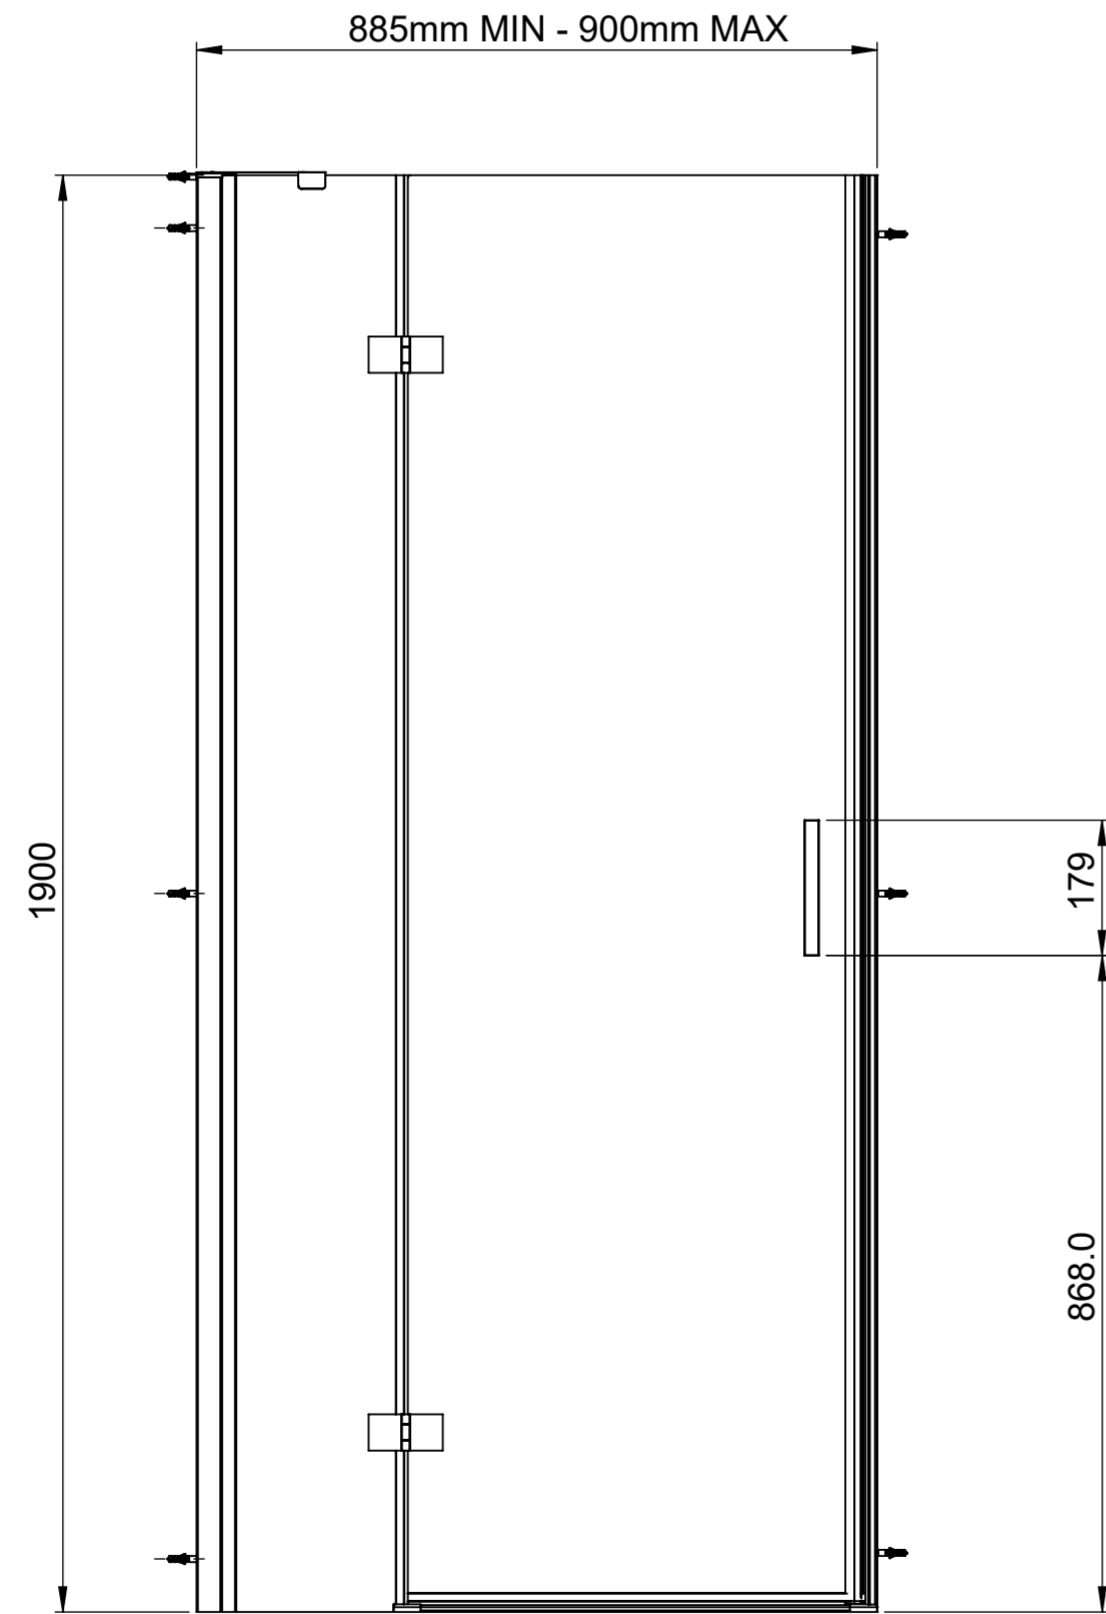

Art. No. FEN1859AQU - 6202250

6mm Frameless - 760mm Recess Hinge Door

Glass thickness 6mm

Easy-clean glass coating

Wall profile adjustment 15mm

Door reversible for right and left hand opening

TOP VIEW - OPENING
SPACE REQUIREMENTS

FRONT VIEW

EXTERIOR VIEW

Art. No. FEN1860AQU - 6202267

6mm Frameless - 800mm Recess Hinge Door

Glass thickness 6mm
Easy-clean glass coating
Wall profile adjustment 15mm
Reversible for right and left hand installation

TOP VIEW - OPENING
SPACE REQUIREMENTS

FRONT VIEW

EXTERIOR VIEW

Art. No. FEN1861AQU - 6202274

6mm Frameless - 900mm Recess Hinge Door

Glass thickness 6mm
Easy-clean glass coating
Wall profile adjustment 15mm
Reversible for right and left hand installation

TOP VIEW - OPENING
SPACE REQUIREMENTS

FRONT VIEW

EXTERIOR VIEW

Art. No. FEN1862AQU - 6202281

6mm Frameless - 1000mm Recess Hinge Door

Glass thickness 6mm
Easy-clean glass coating
Wall profile adjustment 15mm
Reversible for right and left hand installation