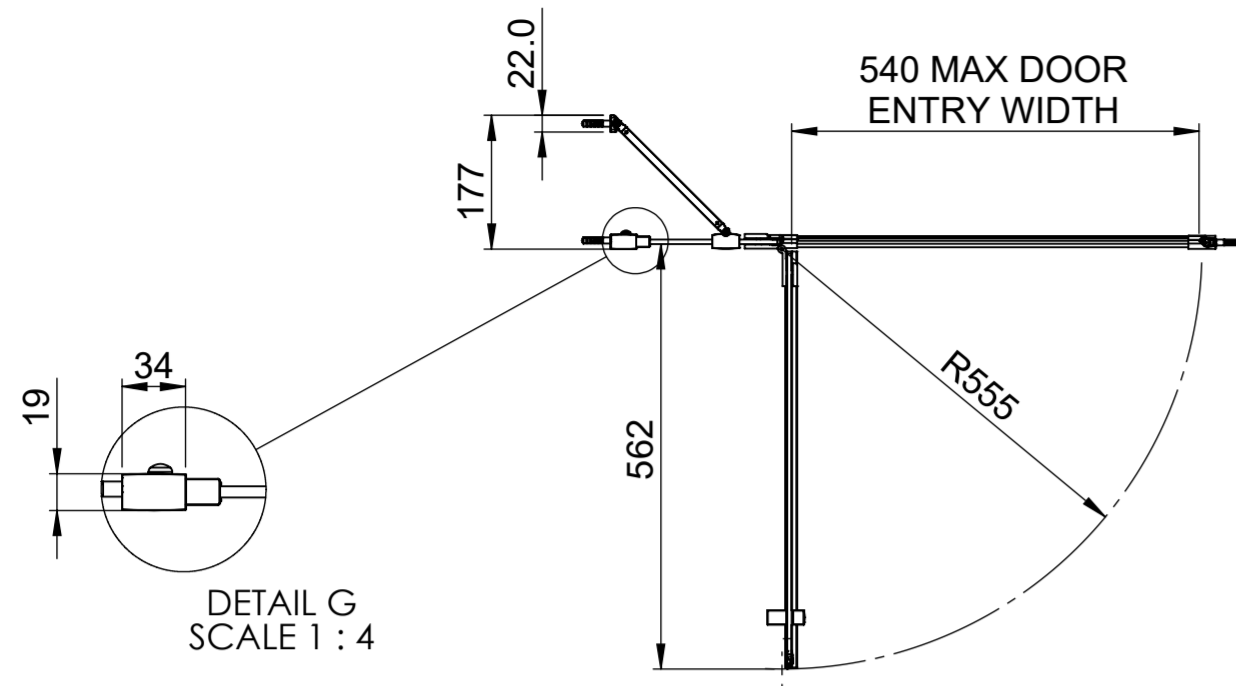

Art. No. FEN1859AQU - 6202250

6mm Frameless - 760mm Recess Hinge Door

Glass thickness 6mm

Easy-clean glass coating

Wall profile adjustment 15mm

Door reversible for right and left hand opening

TOP VIEW - OPENING
SPACE REQUIREMENTS

FRONT VIEW

EXTERIOR VIEW

Art. No. FEN1860AQU - 6202267

6mm Frameless - 800mm Recess Hinge Door

Glass thickness 6mm
Easy-clean glass coating
Wall profile adjustment 15mm
Reversible for right and left hand installation

TOP VIEW - OPENING
SPACE REQUIREMENTS

FRONT VIEW

EXTERIOR VIEW

Art. No. FEN1861AQU - 6202274

6mm Frameless - 900mm Recess Hinge Door

Glass thickness 6mm
Easy-clean glass coating
Wall profile adjustment 15mm
Reversible for right and left hand installation

TOP VIEW - OPENING
SPACE REQUIREMENTS

FRONT VIEW

EXTERIOR VIEW

Art. No. FEN1862AQU - 6202281

6mm Frameless - 1000mm Recess Hinge Door

Glass thickness 6mm
Easy-clean glass coating
Wall profile adjustment 15mm
Reversible for right and left hand installation