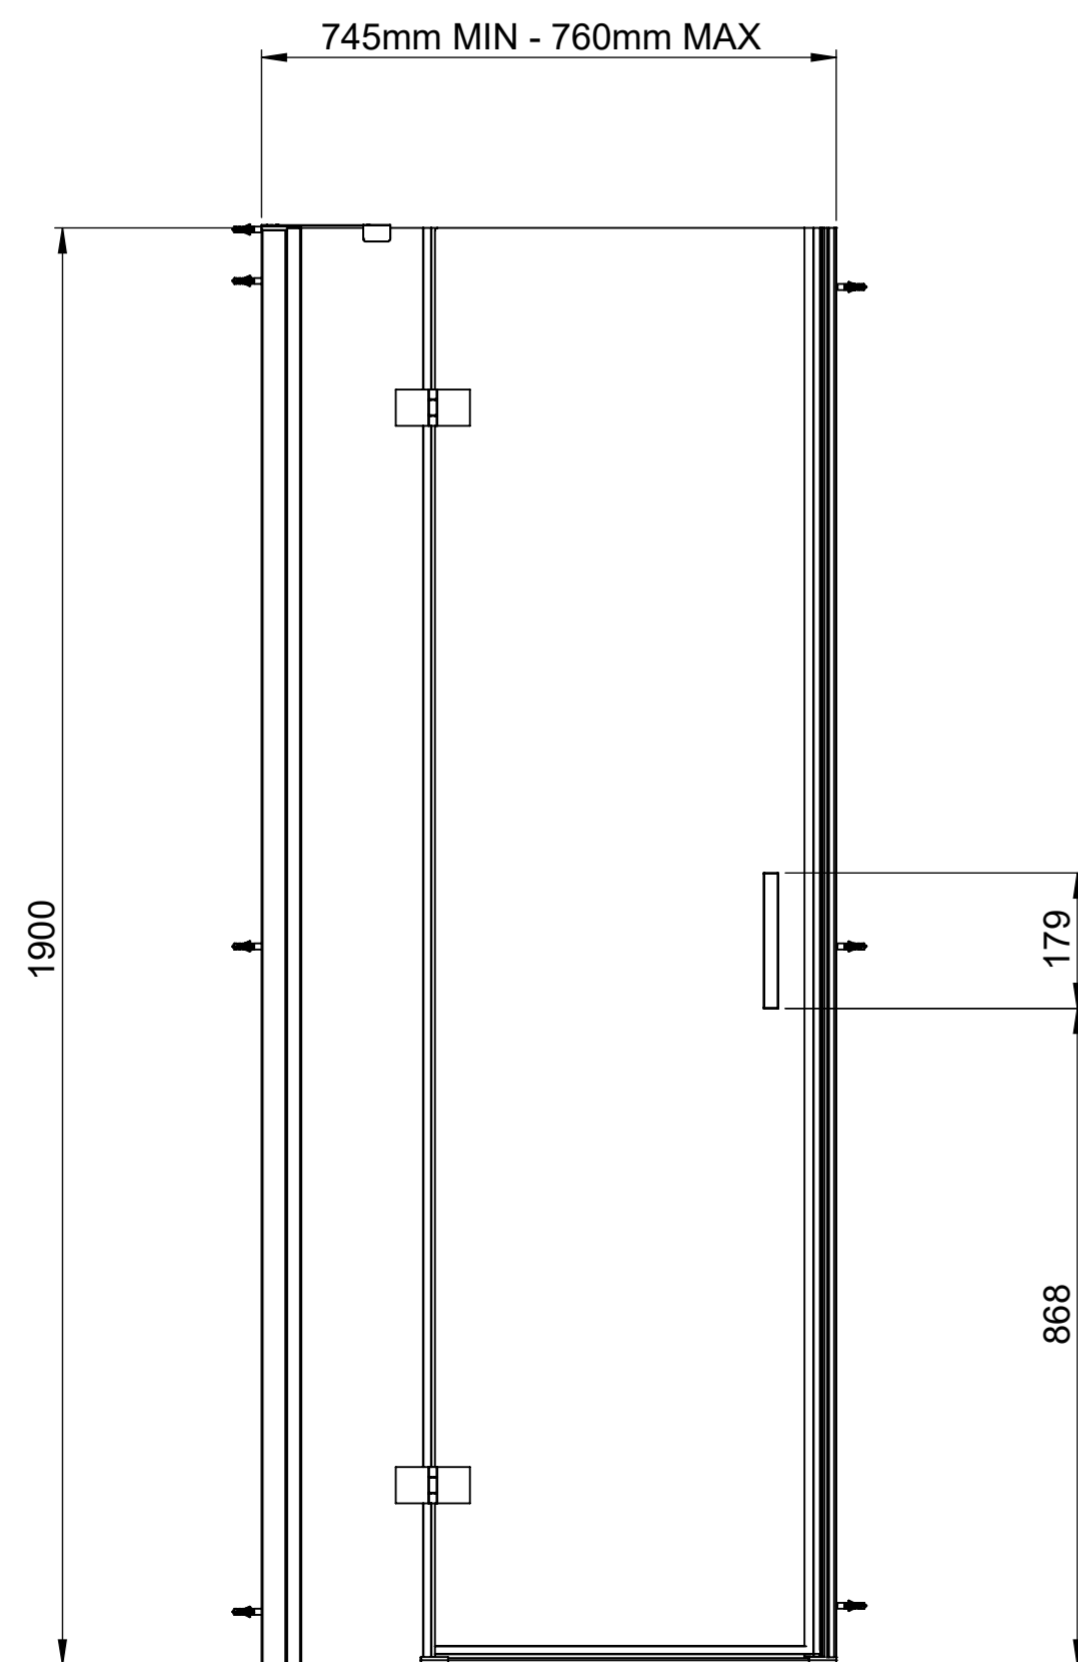

Art. No. FEN1859AQU - 6202250

6mm Frameless - 760mm Recess Hinge Door

Glass thickness 6mm

Easy-clean glass coating

Wall profile adjustment 15mm

Door reversible for right and left hand opening

TOP VIEW - OPENING
SPACE REQUIREMENTS

FRONT VIEW

EXTERIOR VIEW

Art. No. FEN1860AQU - 6202267

6mm Frameless - 800mm Recess Hinge Door

Glass thickness 6mm
Easy-clean glass coating
Wall profile adjustment 15mm
Reversible for right and left hand installation

TOP VIEW - OPENING
SPACE REQUIREMENTS

FRONT VIEW

EXTERIOR VIEW

Art. No. FEN1861AQU - 6202274

6mm Frameless - 900mm Recess Hinge Door

Glass thickness 6mm
Easy-clean glass coating
Wall profile adjustment 15mm
Reversible for right and left hand installation

TOP VIEW - OPENING
SPACE REQUIREMENTS

FRONT VIEW

EXTERIOR VIEW

Art. No. FEN1862AQU - 6202281

6mm Frameless - 1000mm Recess Hinge Door

Glass thickness 6mm
Easy-clean glass coating
Wall profile adjustment 15mm
Reversible for right and left hand installation