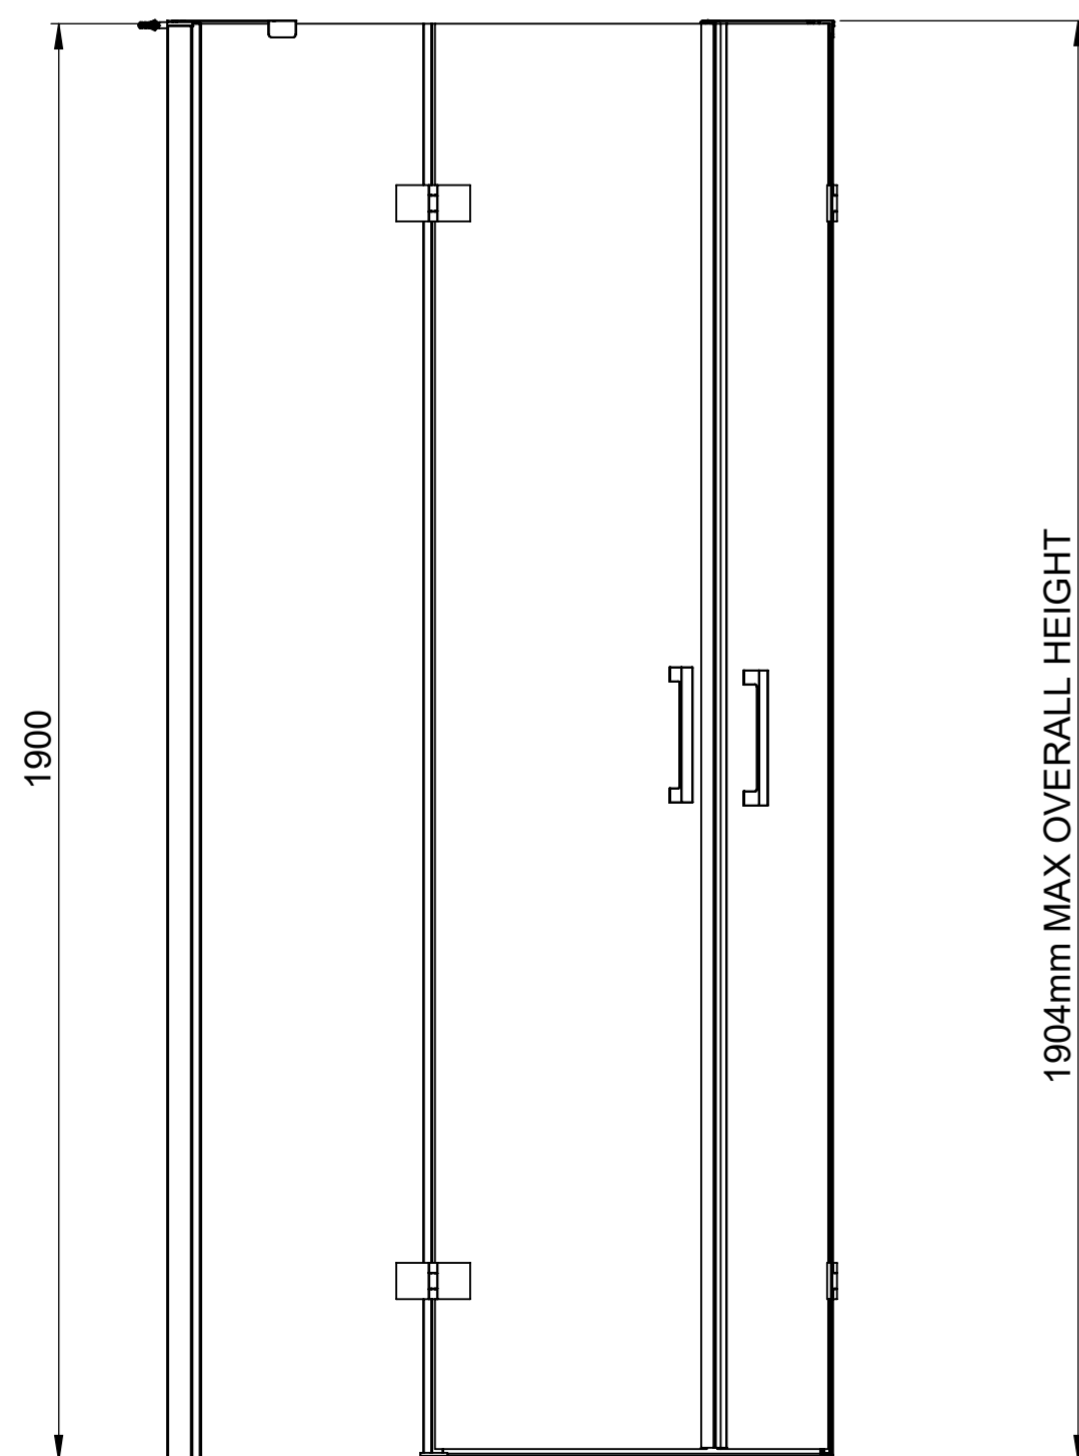

Art. No. FEN1857AQU - 6202236

6mm Frameless - 800 Quad

Glass thickness 6mm  
Easy-clean glass coating  
Wall profile adjustment 15mm per profile

TOP VIEW - OPENING  
SPACE REQUIREMENTS

DETAIL A  
SCALE 1 : 2

FRONT VIEW

EXTERIOR VIEW

Art. No. FEN1858AQU - 6202243

6mm Frameless - 900mm Quad

Glass thickness 6mm

Easy-clean glass coating

Wall profile adjustment 15mm per profile

TOP VIEW - OPENING  
SPACE REQUIREMENTS

DETAIL A  
SCALE 1 : 2

FRONT VIEW

EXTERIOR VIEW