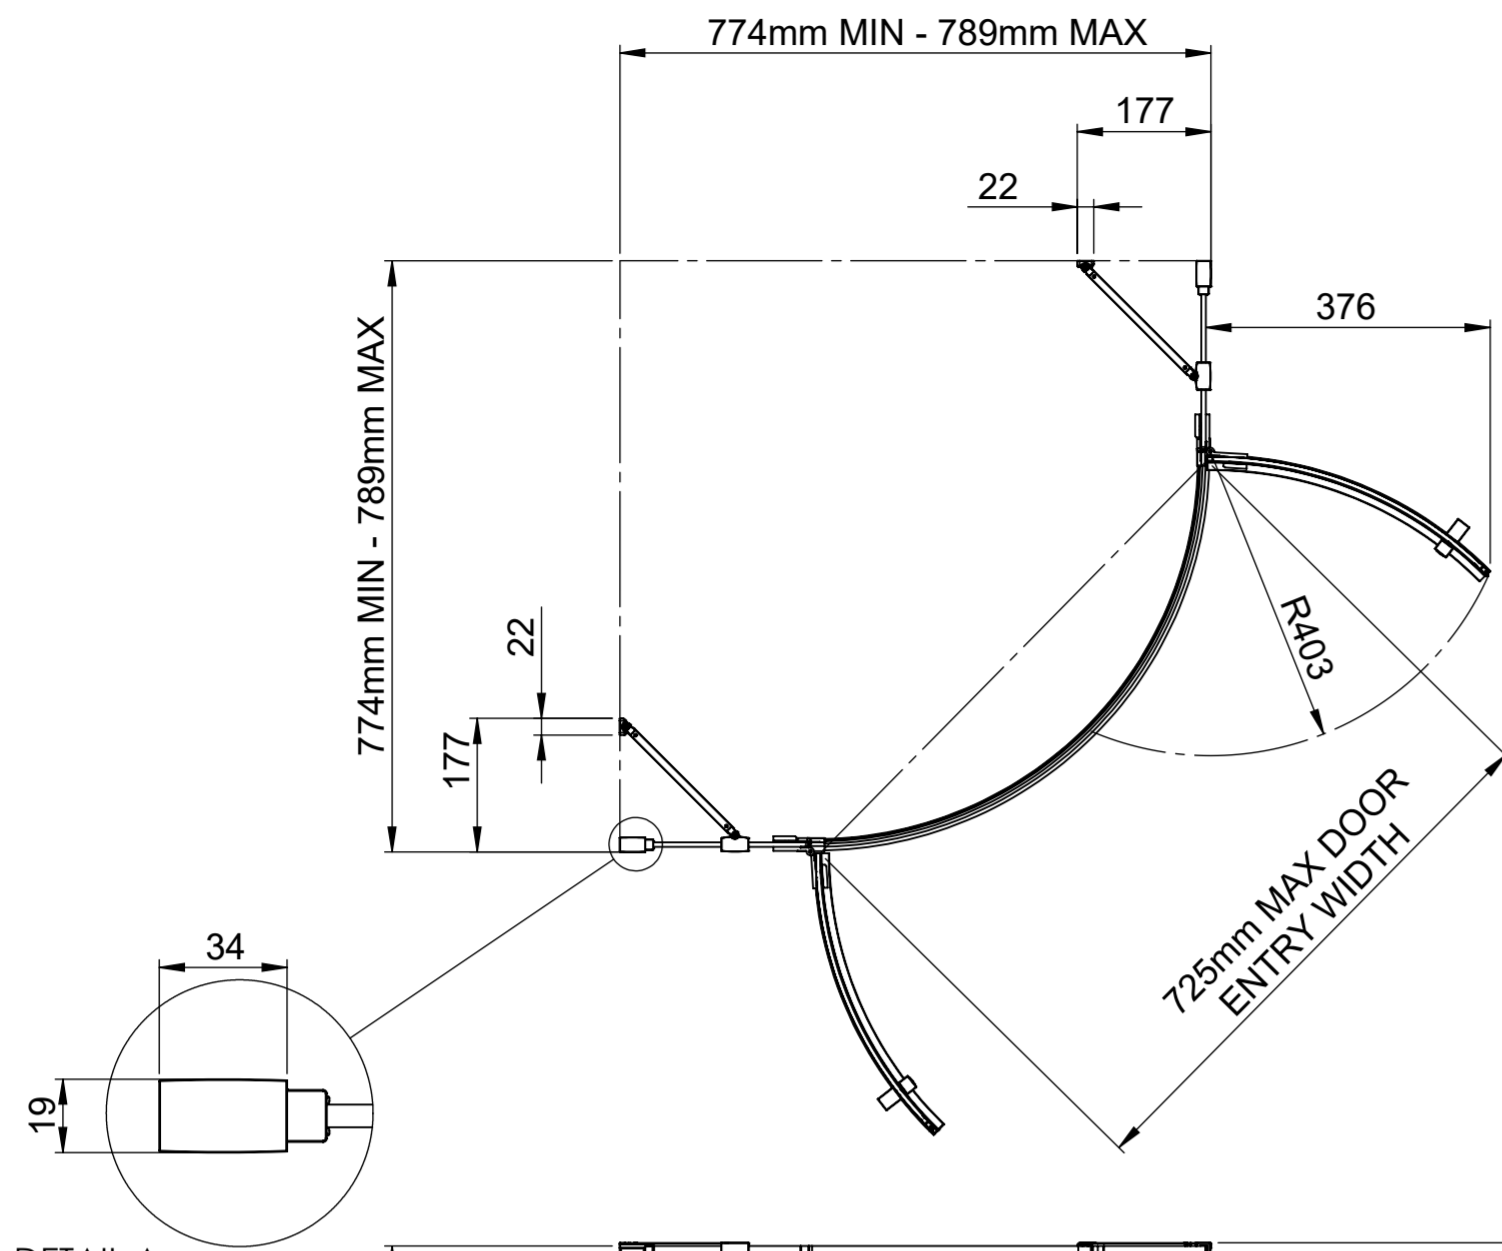

Art. No. FEN1857AQU - 6202236

6mm Frameless - 800 Quad

Glass thickness 6mm  
Easy-clean glass coating  
Wall profile adjustment 15mm per profile

TOP VIEW - OPENING  
SPACE REQUIREMENTS

DETAIL A  
SCALE 1 : 2

FRONT VIEW

EXTERIOR VIEW

Art. No. FEN1858AQU - 6202243

6mm Frameless - 900mm Quad

Glass thickness 6mm

Easy-clean glass coating

Wall profile adjustment 15mm per profile

TOP VIEW - OPENING  
SPACE REQUIREMENTS

DETAIL A  
SCALE 1 : 2

FRONT VIEW

EXTERIOR VIEW