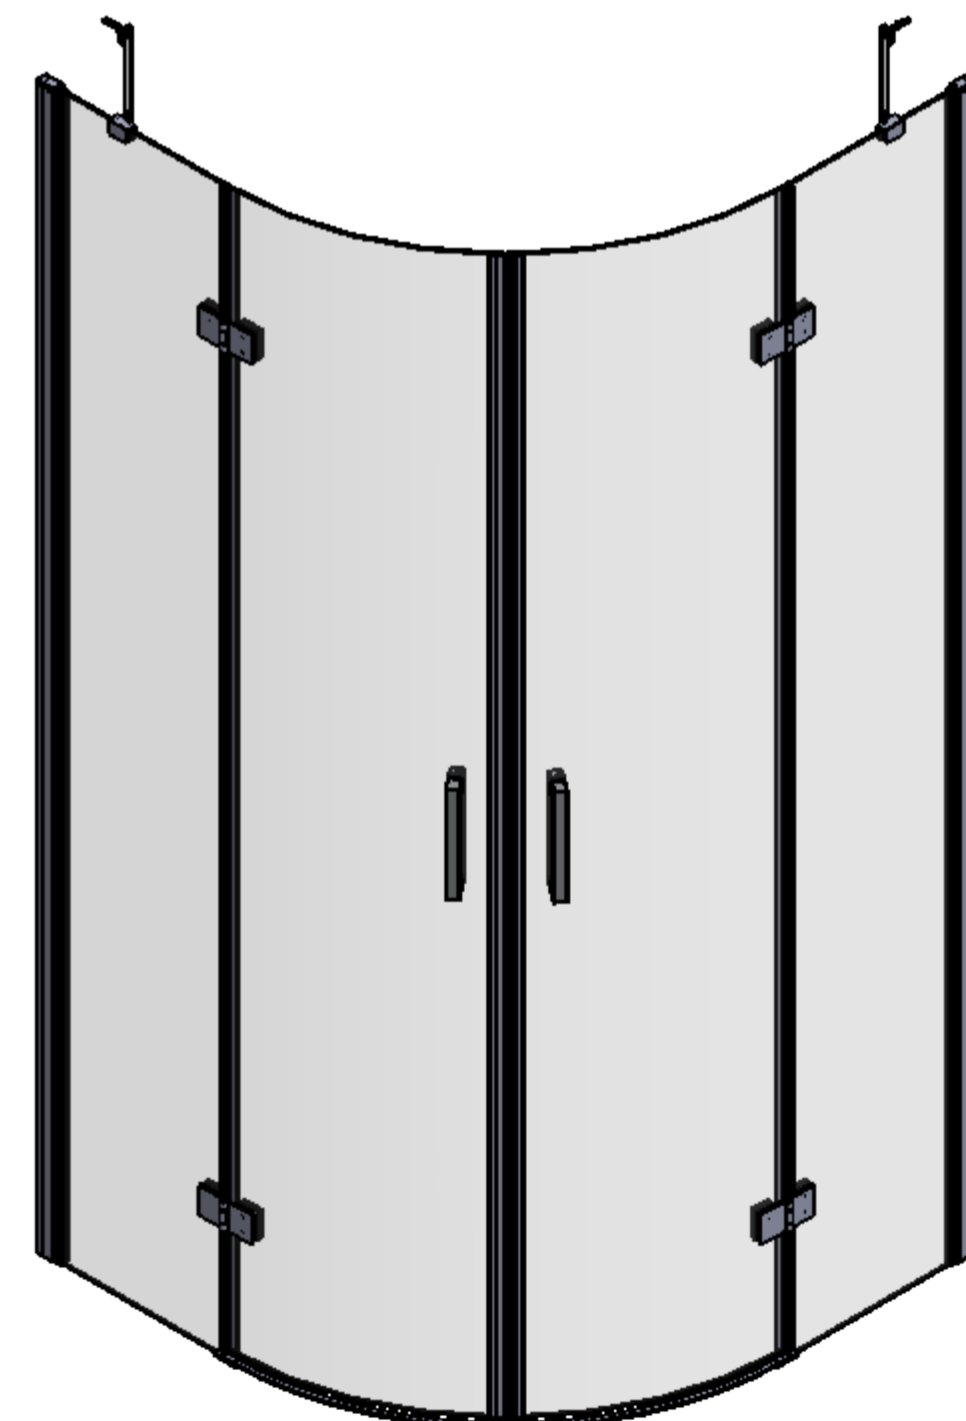

Art. No. FEN1857AQU - 6202236

6mm Frameless - 800 Quad

Glass thickness 6mm  
Easy-clean glass coating  
Wall profile adjustment 15mm per profile

TOP VIEW - OPENING  
SPACE REQUIREMENTS

DETAIL A  
SCALE 1 : 2

FRONT VIEW

EXTERIOR VIEW

Art. No. FEN1858AQU - 6202243

6mm Frameless - 900mm Quad

Glass thickness 6mm

Easy-clean glass coating

Wall profile adjustment 15mm per profile

TOP VIEW - OPENING  
SPACE REQUIREMENTS

DETAIL A  
SCALE 1 : 2

FRONT VIEW

EXTERIOR VIEW