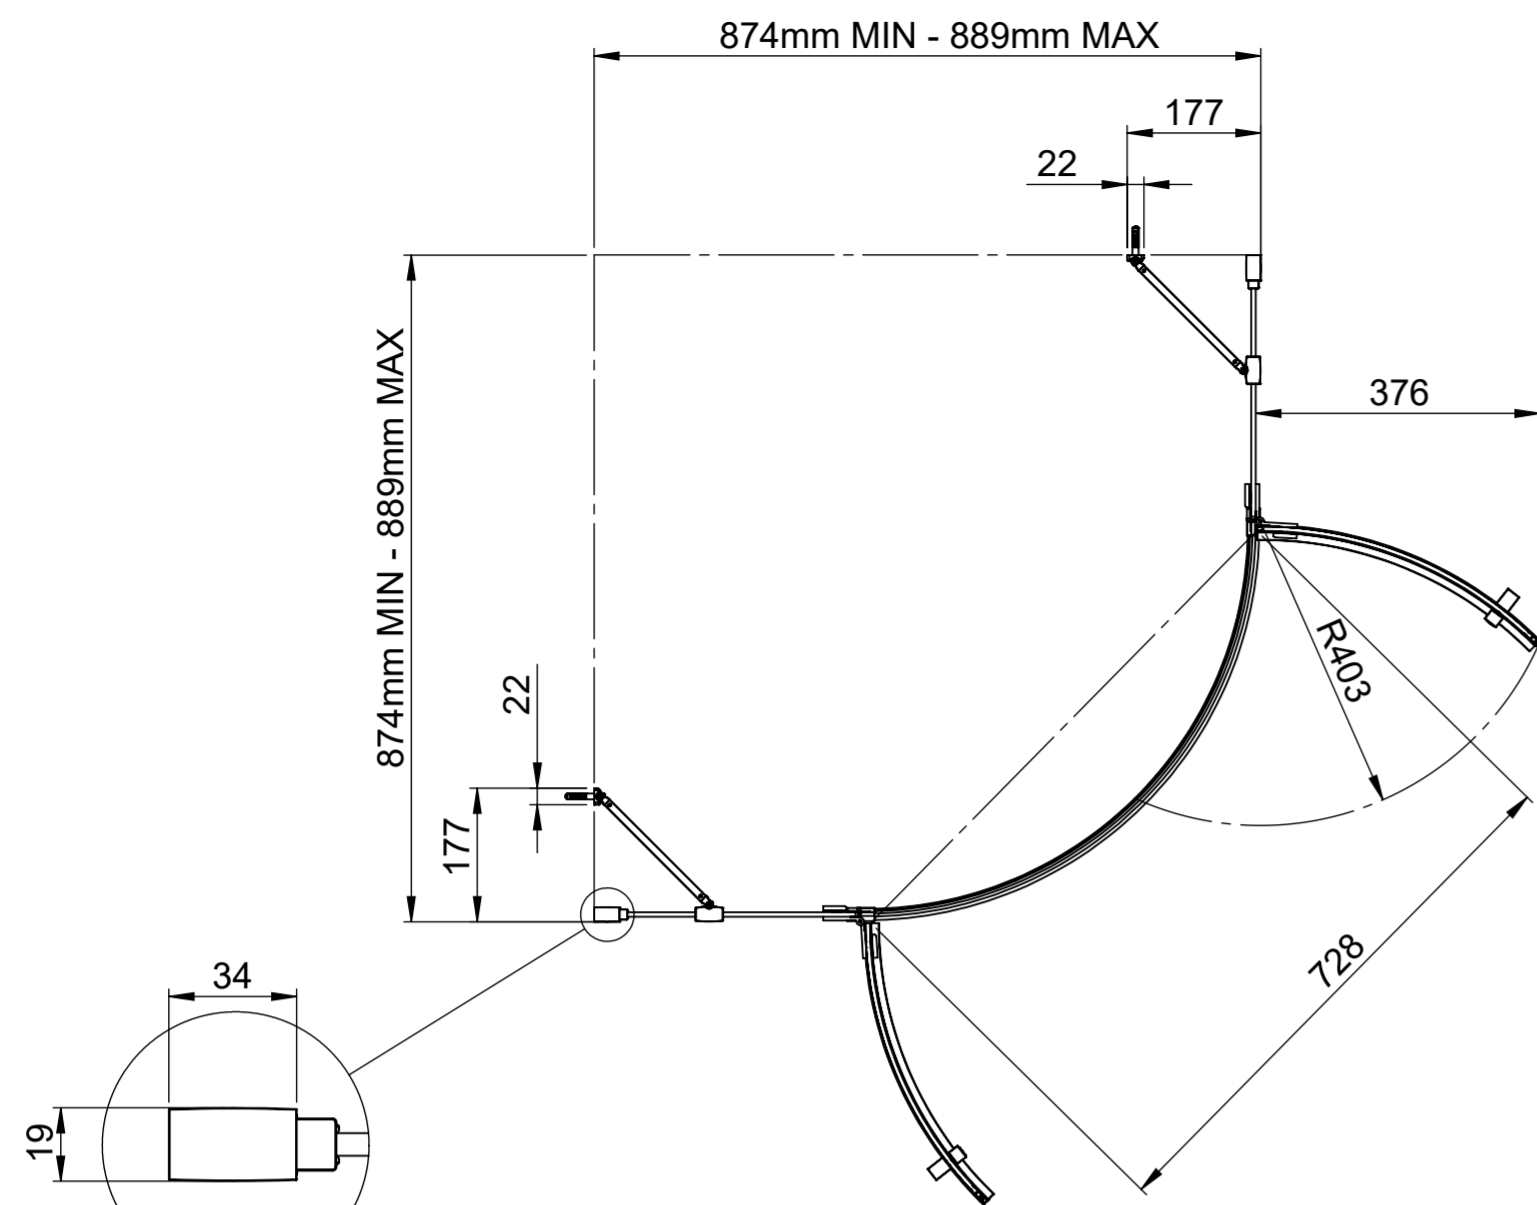

Art. No. FEN1857AQU - 6202236

6mm Frameless - 800 Quad

Glass thickness 6mm  
Easy-clean glass coating  
Wall profile adjustment 15mm per profile

TOP VIEW - OPENING  
SPACE REQUIREMENTS

DETAIL A  
SCALE 1 : 2

FRONT VIEW

EXTERIOR VIEW

Art. No. FEN1858AQU - 6202243

6mm Frameless - 900mm Quad

Glass thickness 6mm

Easy-clean glass coating

Wall profile adjustment 15mm per profile

TOP VIEW - OPENING  
SPACE REQUIREMENTS

DETAIL A  
SCALE 1 : 2

FRONT VIEW

EXTERIOR VIEW