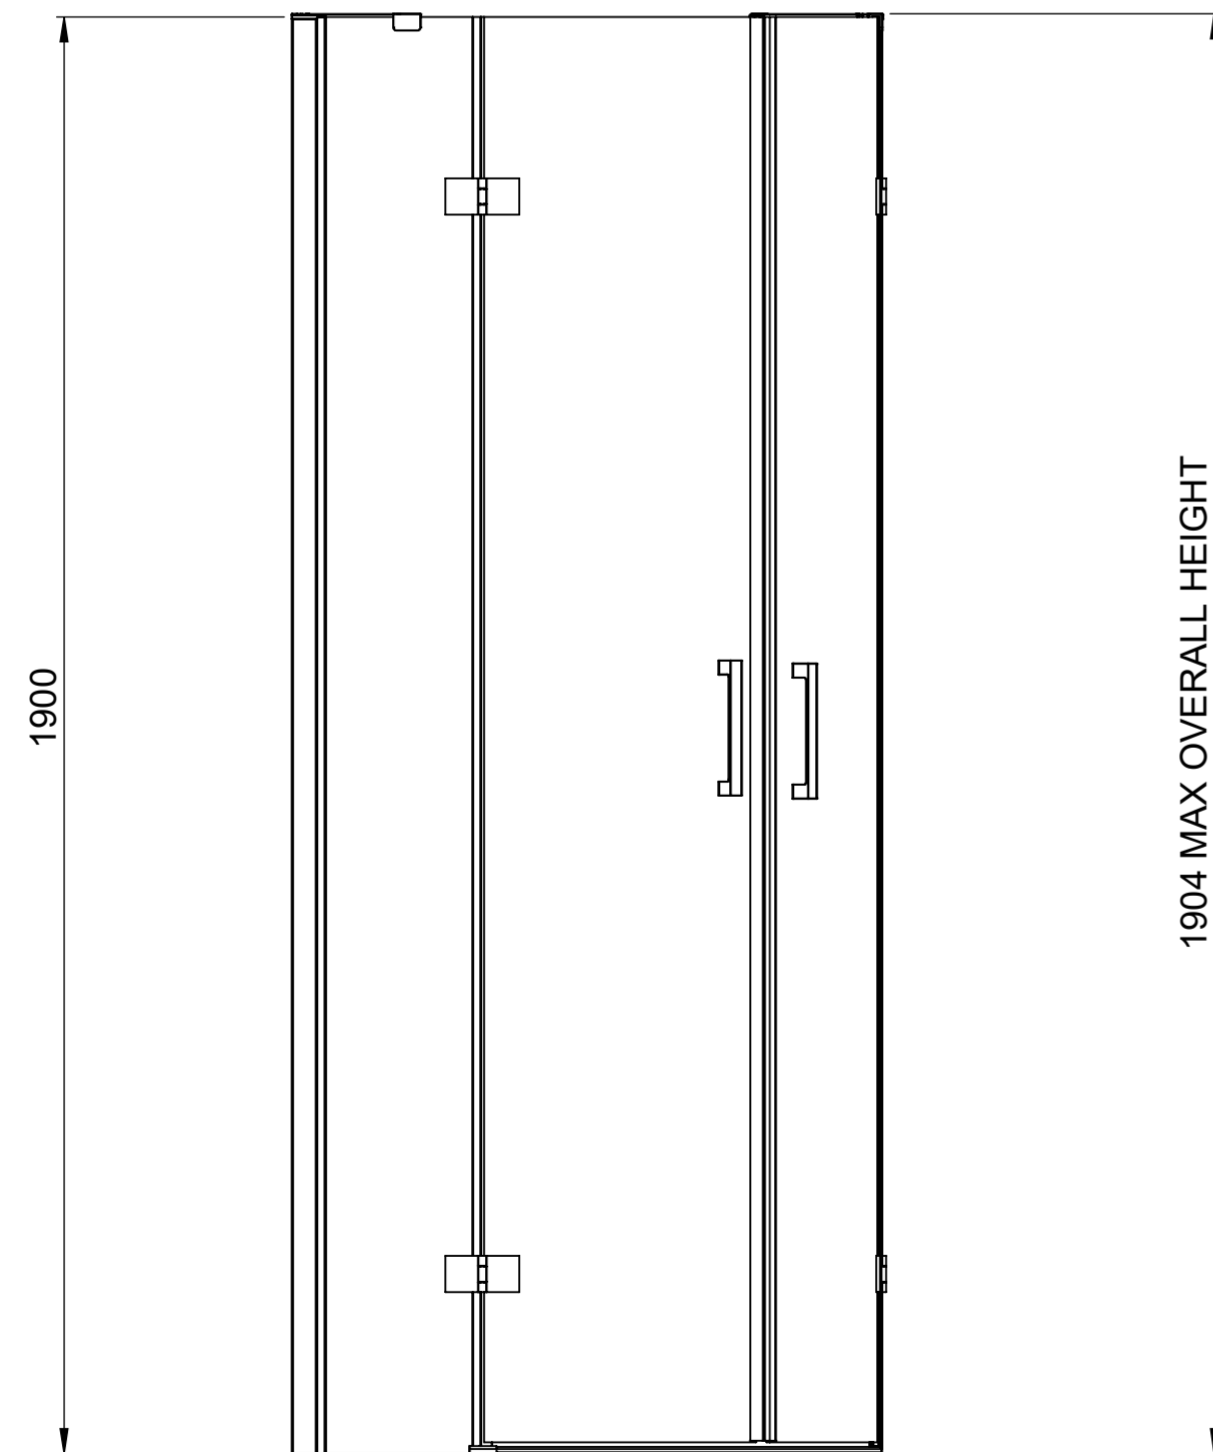

Art. No. FEN1857AQU - 6202236

6mm Frameless - 800 Quad

Glass thickness 6mm  
Easy-clean glass coating  
Wall profile adjustment 15mm per profile

TOP VIEW - OPENING  
SPACE REQUIREMENTS

DETAIL A  
SCALE 1 : 2

FRONT VIEW

EXTERIOR VIEW

Art. No. FEN1858AQU - 6202243

6mm Frameless - 900mm Quad

Glass thickness 6mm

Easy-clean glass coating

Wall profile adjustment 15mm per profile

TOP VIEW - OPENING  
SPACE REQUIREMENTS

DETAIL A  
SCALE 1 : 2

FRONT VIEW

EXTERIOR VIEW