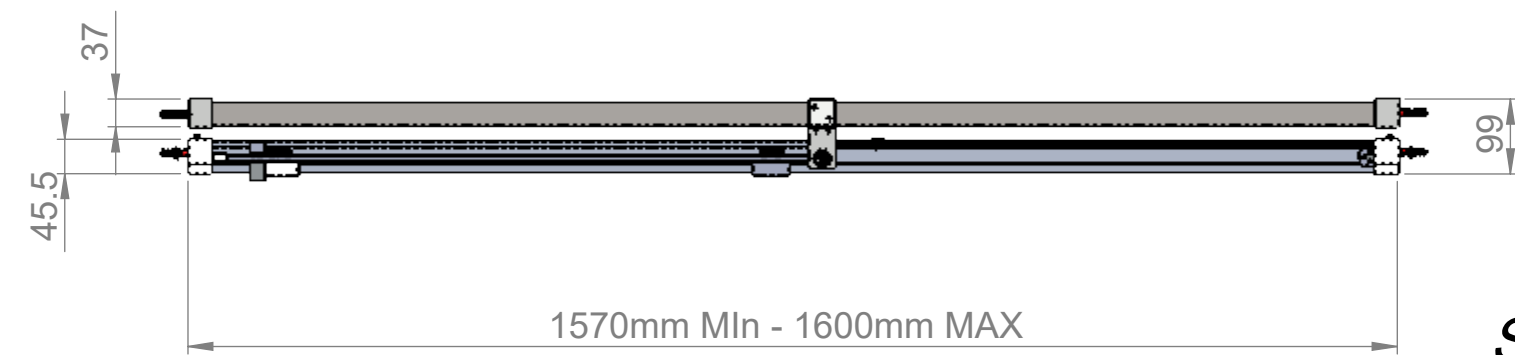

Reversible for right and left hand Installation

TOP VIEW - OPENING
SPACE REQUIREMENTS

FRONT VIEW

EXTERIOR VIEW

Art. No. FEN1851AQU - 6202175

6mm Frameless - 1400mm Slider

Glass thickness 6mm
Easy-clean glass coating
Wall profile adjustment 15mm per profile
Reversible for right and left hand installation

TOP VIEW - OPENING
SPACE REQUIREMENTS

FRONT VIEW

EXTERIOR VIEW

Art. No. FEN1852AQU - 6202182

6mm Frameless - 1700 Slider

Glass thickness 6mm

Easy-clean glass coating

Wall profile adjustment 15mm per profile

Reversible for right and left hand installation

TOP VIEW - OPENING
SPACE REQUIREMENTS

FRONT VIEW

EXTERIOR VIEW