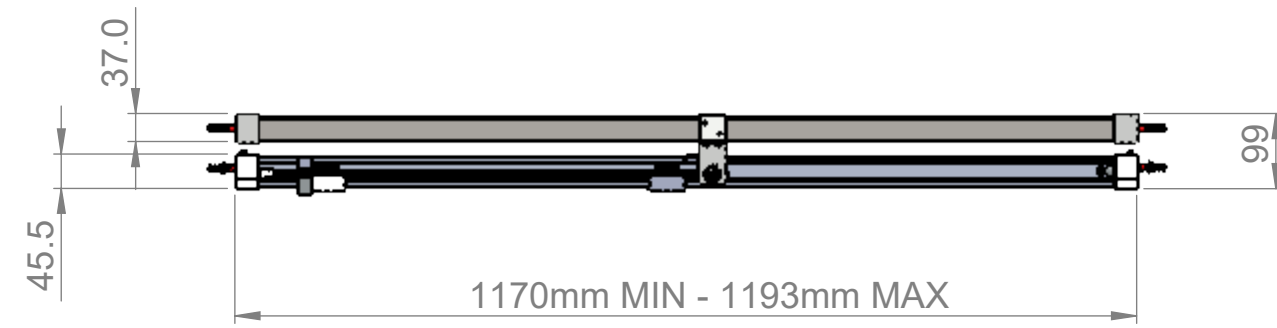

TOP VIEW - OPENING
SPACE REQUIREMENTS

Art. No. FEN1848AQU - 6202144

6mm Frameless - 1100 Slider

Glass thickness 6mm

Easy-clean glass coating

Wall profile adjustment 15mm per profile

Reversible for right and left hand Installation

FRONT VIEW

EXTERIOR VIEW

Art. No. FEN1849AQU - 6202151

6mm Frameless - 1200 Slider

Glass thickness 6mm

Easy-clean glass coating

Wall profile adjustment 20mm per profile

Reversible for right and left hand installation

TOP VIEW - OPENING
SPACE REQUIREMENTS

FRONT VIEW

EXTERIOR VIEW

Art. No. FEN1850AQU - 6202168

6mm Frameless - 1400 Slider

Glass thickness 6mm

Easy-clean glass coating

Wall profile adjustment 15mm per profile

Reversible for right and left hand Installation

TOP VIEW - OPENING
SPACE REQUIREMENTS

FRONT VIEW

EXTERIOR VIEW

Art. No. FEN1851AQU - 6202175

6mm Frameless - 1400mm Slider

Glass thickness 6mm
Easy-clean glass coating
Wall profile adjustment 15mm per profile
Reversible for right and left hand installation