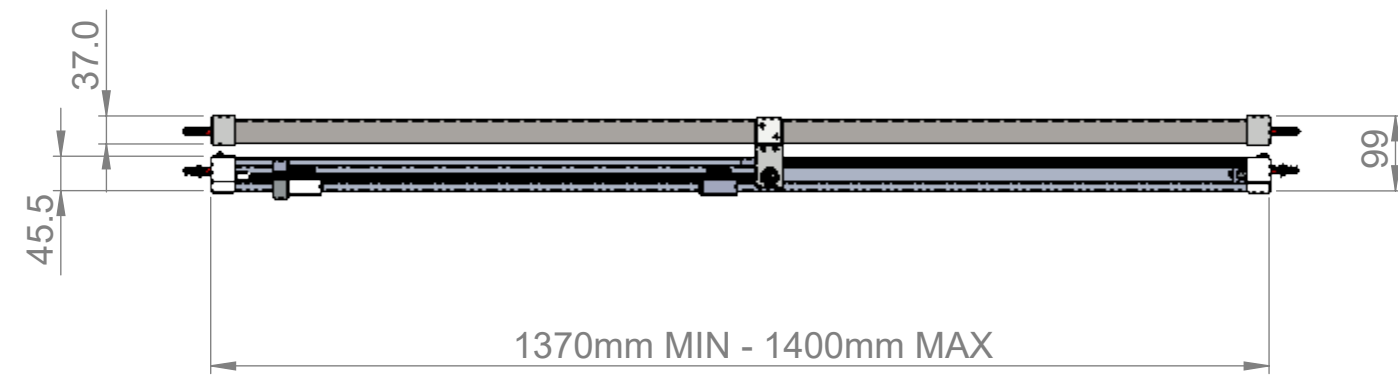

TOP VIEW - OPENING
SPACE REQUIREMENTS

FRONT VIEW

EXTERIOR VIEW

Art. No. FEN1850AQU - 6202168

6mm Frameless - 1400 Slider

Glass thickness 6mm

Easy-clean glass coating

Wall profile adjustment 15mm per profile

Reversible for right and left hand Installation

TOP VIEW - OPENING
SPACE REQUIREMENTS

FRONT VIEW

EXTERIOR VIEW

Art. No. FEN1851AQU - 6202175

6mm Frameless - 1400mm Slider

Glass thickness 6mm
Easy-clean glass coating
Wall profile adjustment 15mm per profile
Reversible for right and left hand installation

Reversible for right and left hand installation

TOP VIEW - OPENING
SPACE REQUIREMENTS

FRONT VIEW

EXTERIOR VIEW