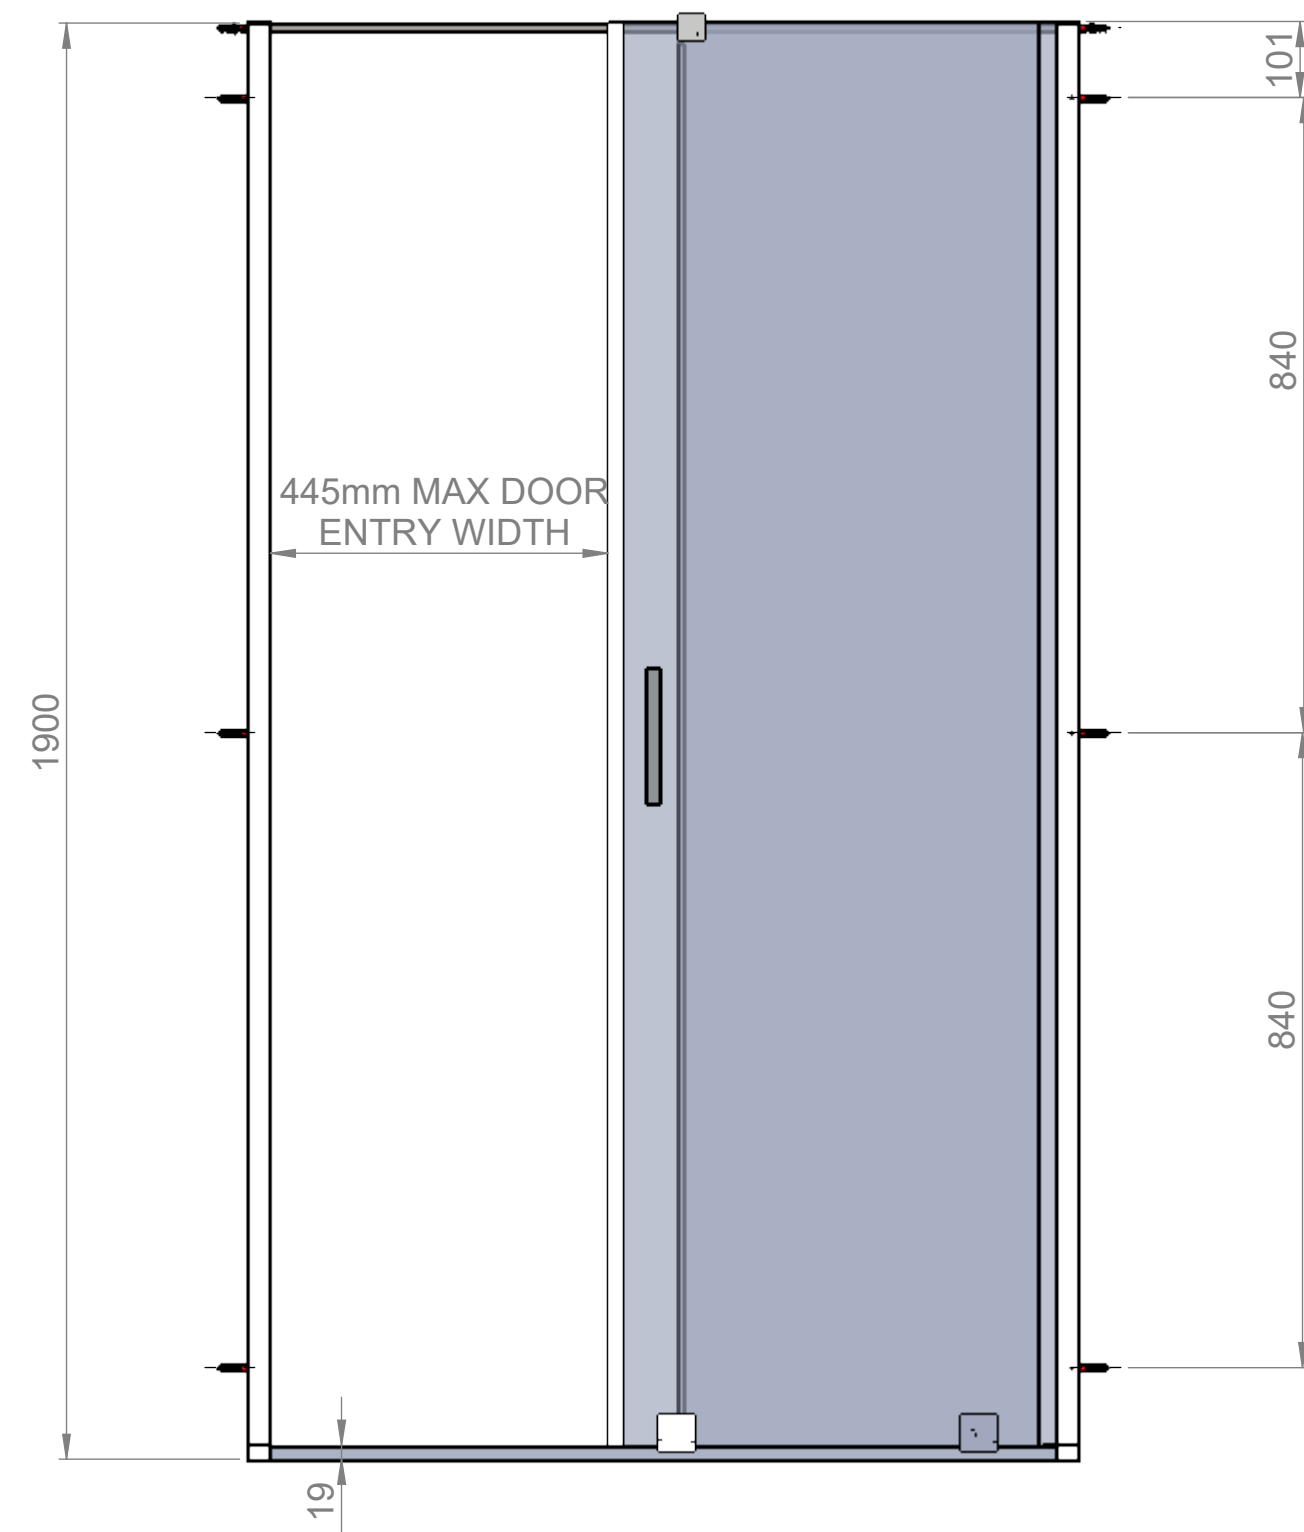

TOP VIEW - OPENING
SPACE REQUIREMENTS

Art. No. FEN1848AQU - 6202144

6mm Frameless - 1100 Slider

Glass thickness 6mm

Easy-clean glass coating

Wall profile adjustment 15mm per profile

Reversible for right and left hand Installation

FRONT VIEW

EXTERIOR VIEW

Art. No. FEN1849AQU - 6202151

6mm Frameless - 1200 Slider

Glass thickness 6mm

Easy-clean glass coating

Wall profile adjustment 20mm per profile

Reversible for right and left hand installation

TOP VIEW - OPENING
SPACE REQUIREMENTS

FRONT VIEW

EXTERIOR VIEW

Art. No. FEN1850AQU - 6202168

6mm Frameless - 1400 Slider

Glass thickness 6mm

Easy-clean glass coating

Wall profile adjustment 15mm per profile

Reversible for right and left hand Installation

TOP VIEW - OPENING
SPACE REQUIREMENTS

FRONT VIEW

EXTERIOR VIEW

Art. No. FEN1851AQU - 6202175

6mm Frameless - 1400mm Slider

Glass thickness 6mm
Easy-clean glass coating
Wall profile adjustment 15mm per profile
Reversible for right and left hand installation