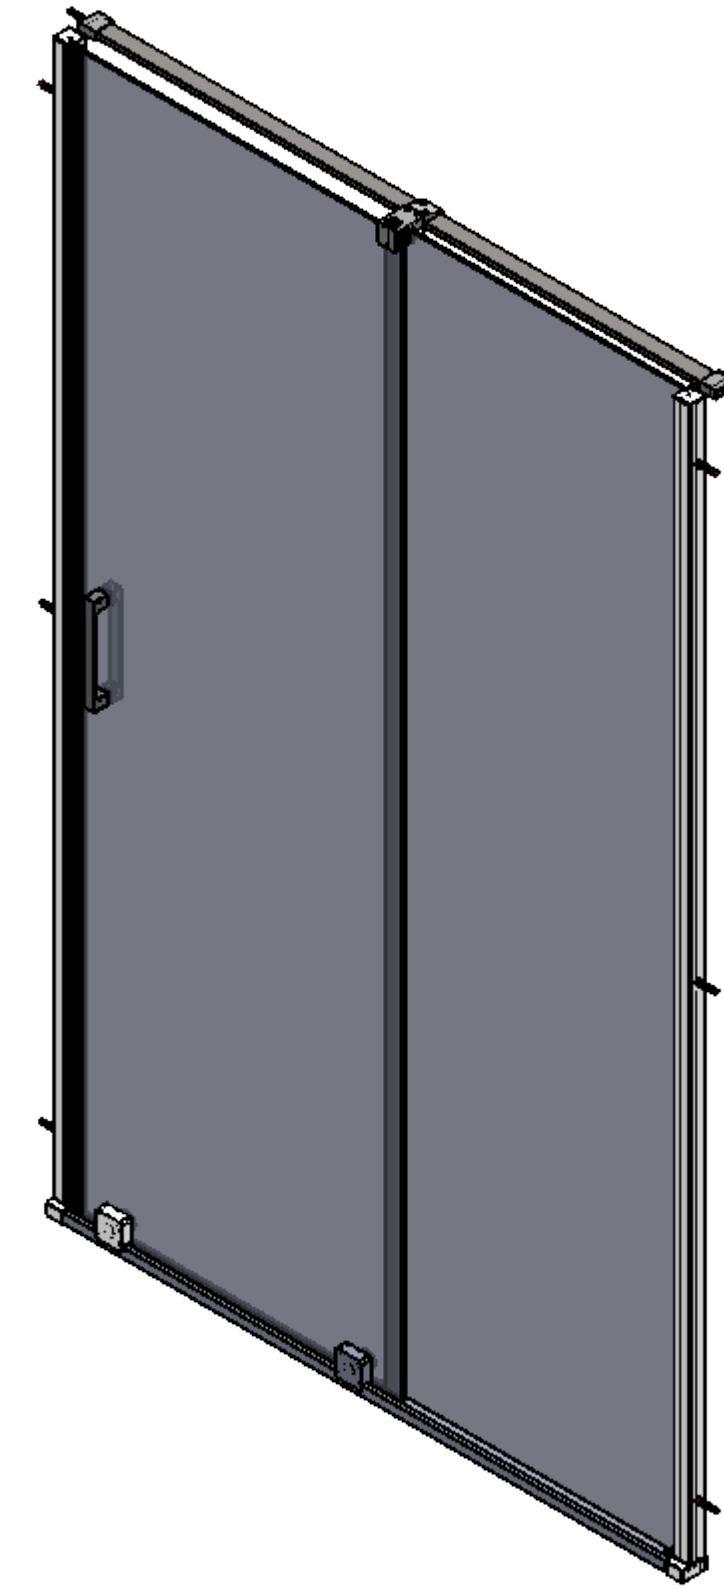

EXTERIOR VIEW