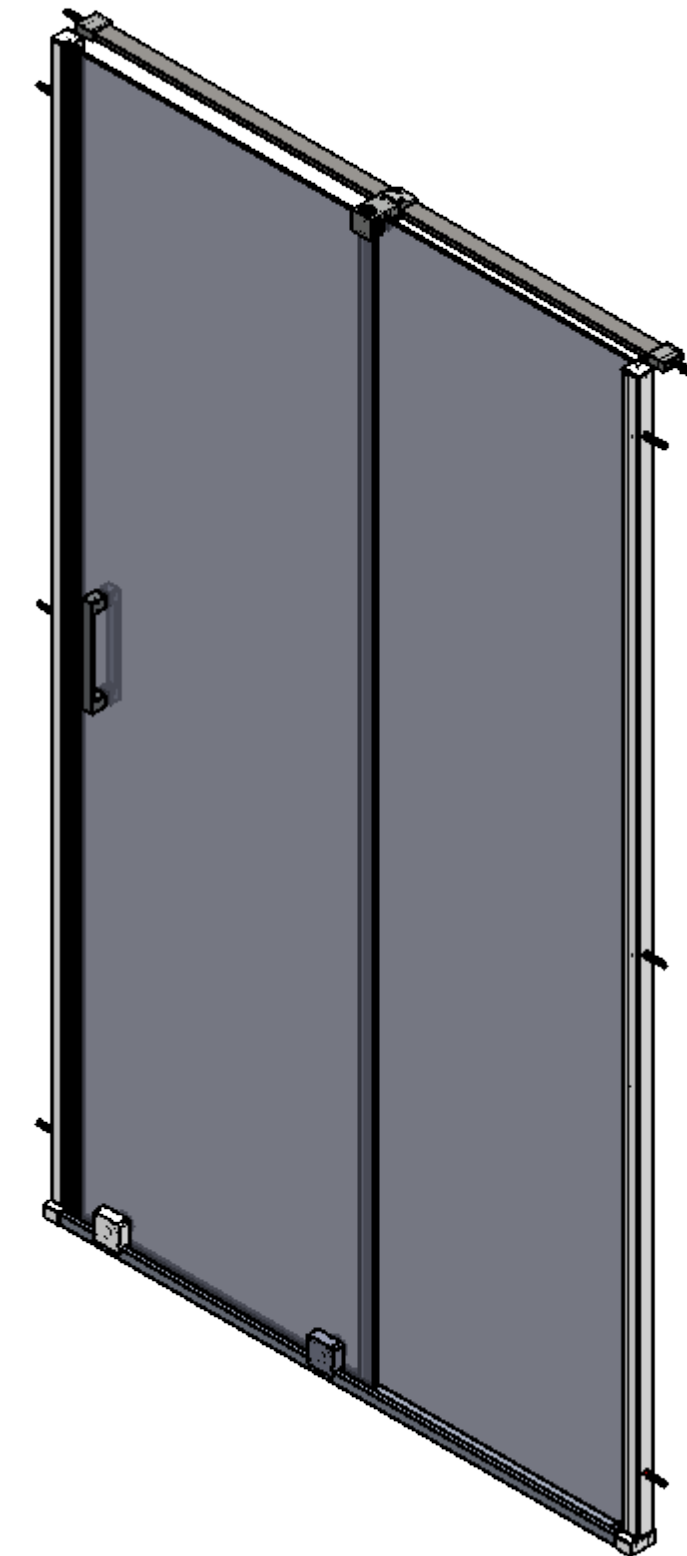

TOP VIEW - OPENING
SPACE REQUIREMENTS

Art. No. FEN1848AQU - 6202144

6mm Frameless - 1100 Slider

Glass thickness 6mm

Easy-clean glass coating

Wall profile adjustment 15mm per profile

Reversible for right and left hand Installation

FRONT VIEW

EXTERIOR VIEW

Art. No. FEN1849AQU - 6202151

6mm Frameless - 1200 Slider

Glass thickness 6mm

Easy-clean glass coating

Wall profile adjustment 20mm per profile

Reversible for right and left hand installation

Reversible for right and left hand Installation

TOP VIEW - OPENING
SPACE REQUIREMENTS

FRONT VIEW

EXTERIOR VIEW

Art. No. FEN1851AQU - 6202175

6mm Frameless - 1400mm Slider

Glass thickness 6mm
Easy-clean glass coating
Wall profile adjustment 15mm per profile
Reversible for right and left hand installation

Reversible for right and left hand installation

TOP VIEW - OPENING
SPACE REQUIREMENTS

FRONT VIEW

EXTERIOR VIEW