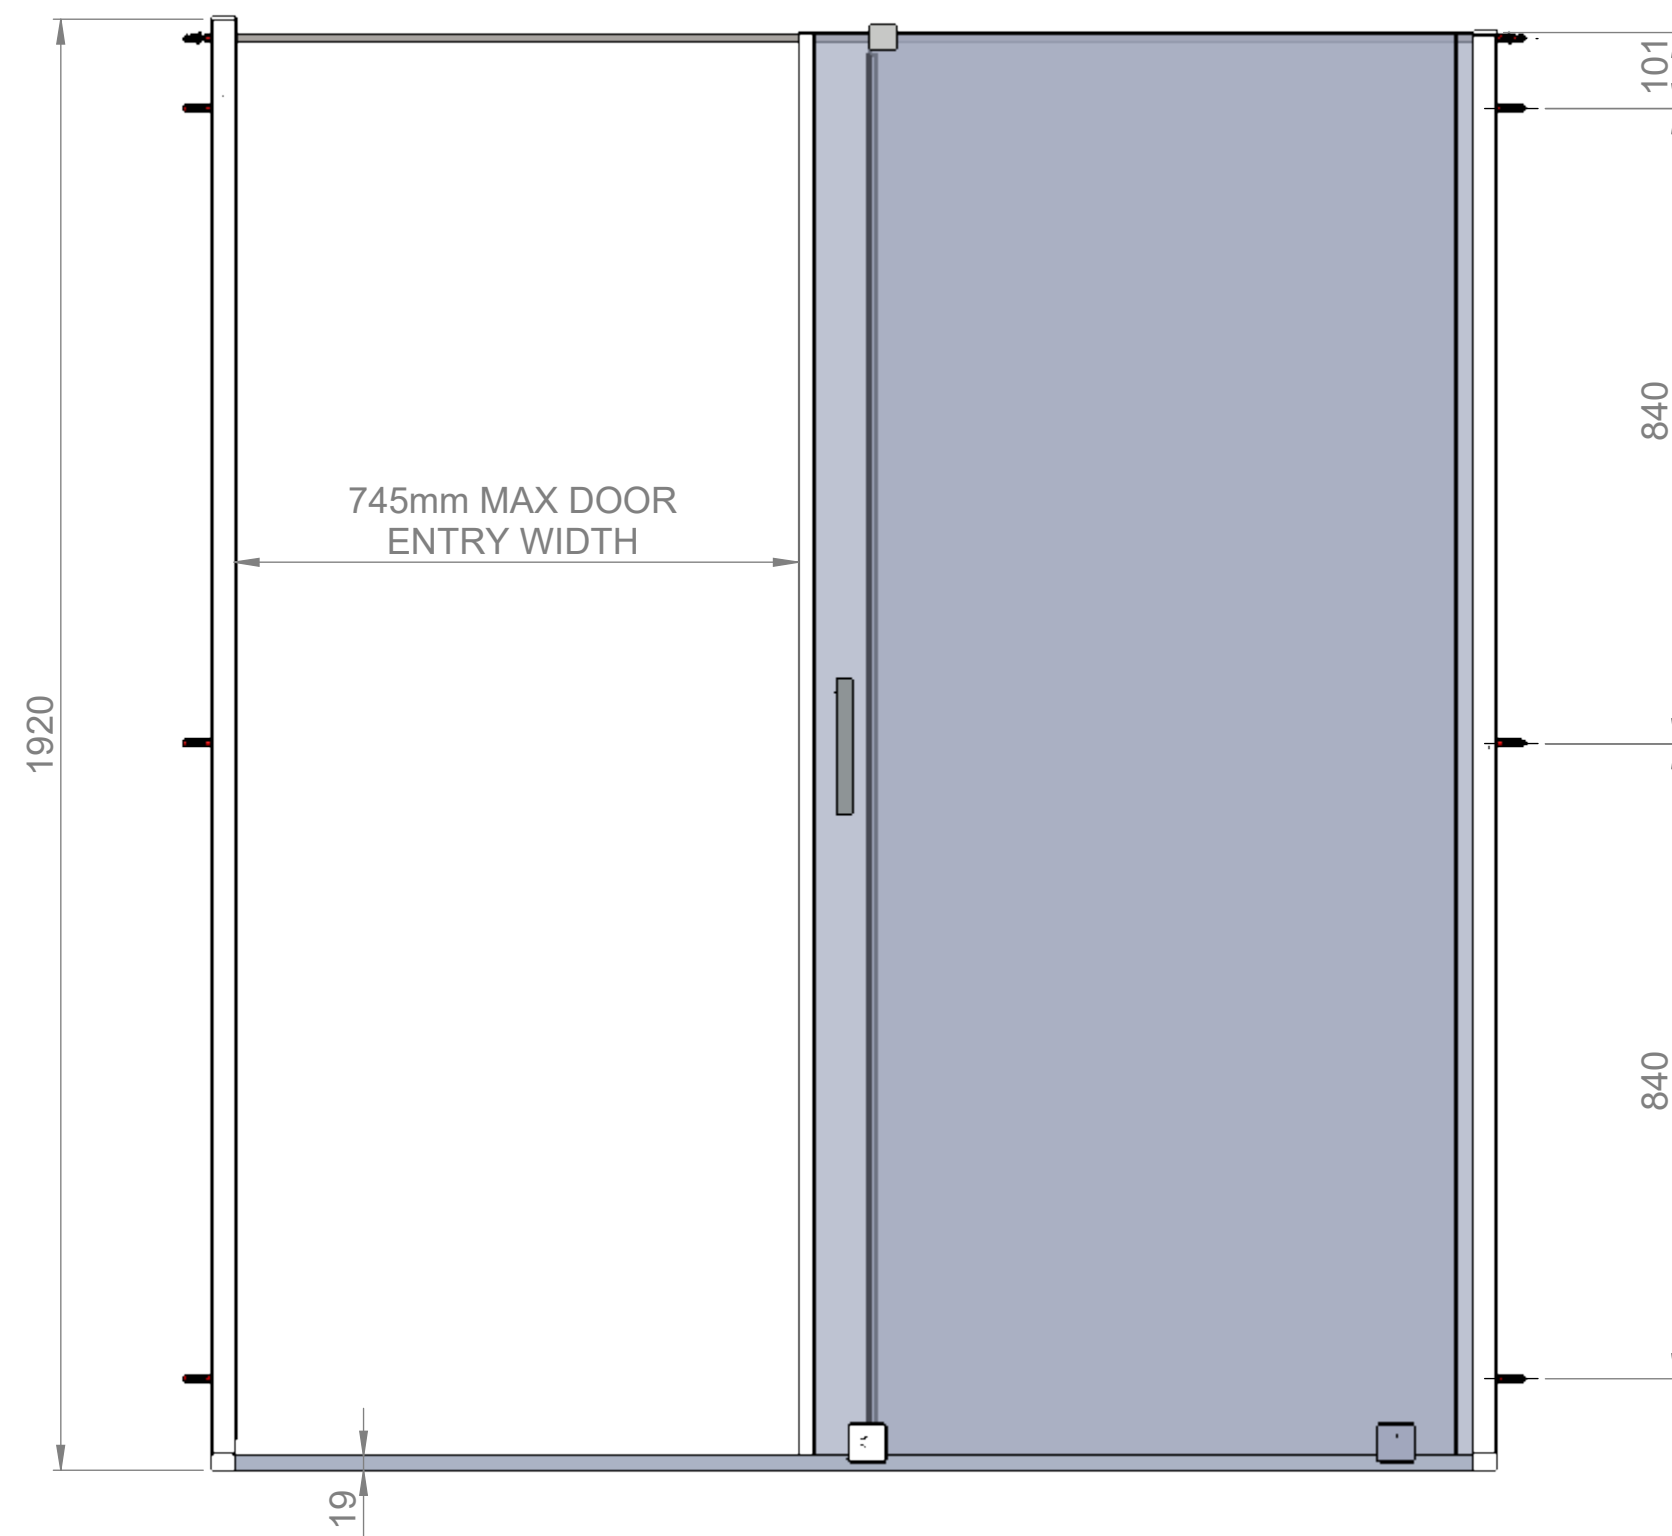

TOP VIEW - OPENING
SPACE REQUIREMENTS

Art. No. FEN1848AQU - 6202144

6mm Frameless - 1100 Slider

Glass thickness 6mm

Easy-clean glass coating

Wall profile adjustment 15mm per profile

Reversible for right and left hand Installation

Reversible for right and left hand Installation

TOP VIEW - OPENING
SPACE REQUIREMENTS

FRONT VIEW

EXTERIOR VIEW

Art. No. FEN1851AQU - 6202175

6mm Frameless - 1400mm Slider

Glass thickness 6mm
Easy-clean glass coating
Wall profile adjustment 15mm per profile
Reversible for right and left hand installation

TOP VIEW - OPENING
SPACE REQUIREMENTS

FRONT VIEW

EXTERIOR VIEW

Art. No. FEN1852AQU - 6202182

6mm Frameless - 1700 Slider

Glass thickness 6mm

Easy-clean glass coating

Wall profile adjustment 15mm per profile

Reversible for right and left hand installation

TOP VIEW - OPENING
SPACE REQUIREMENTS

FRONT VIEW

EXTERIOR VIEW