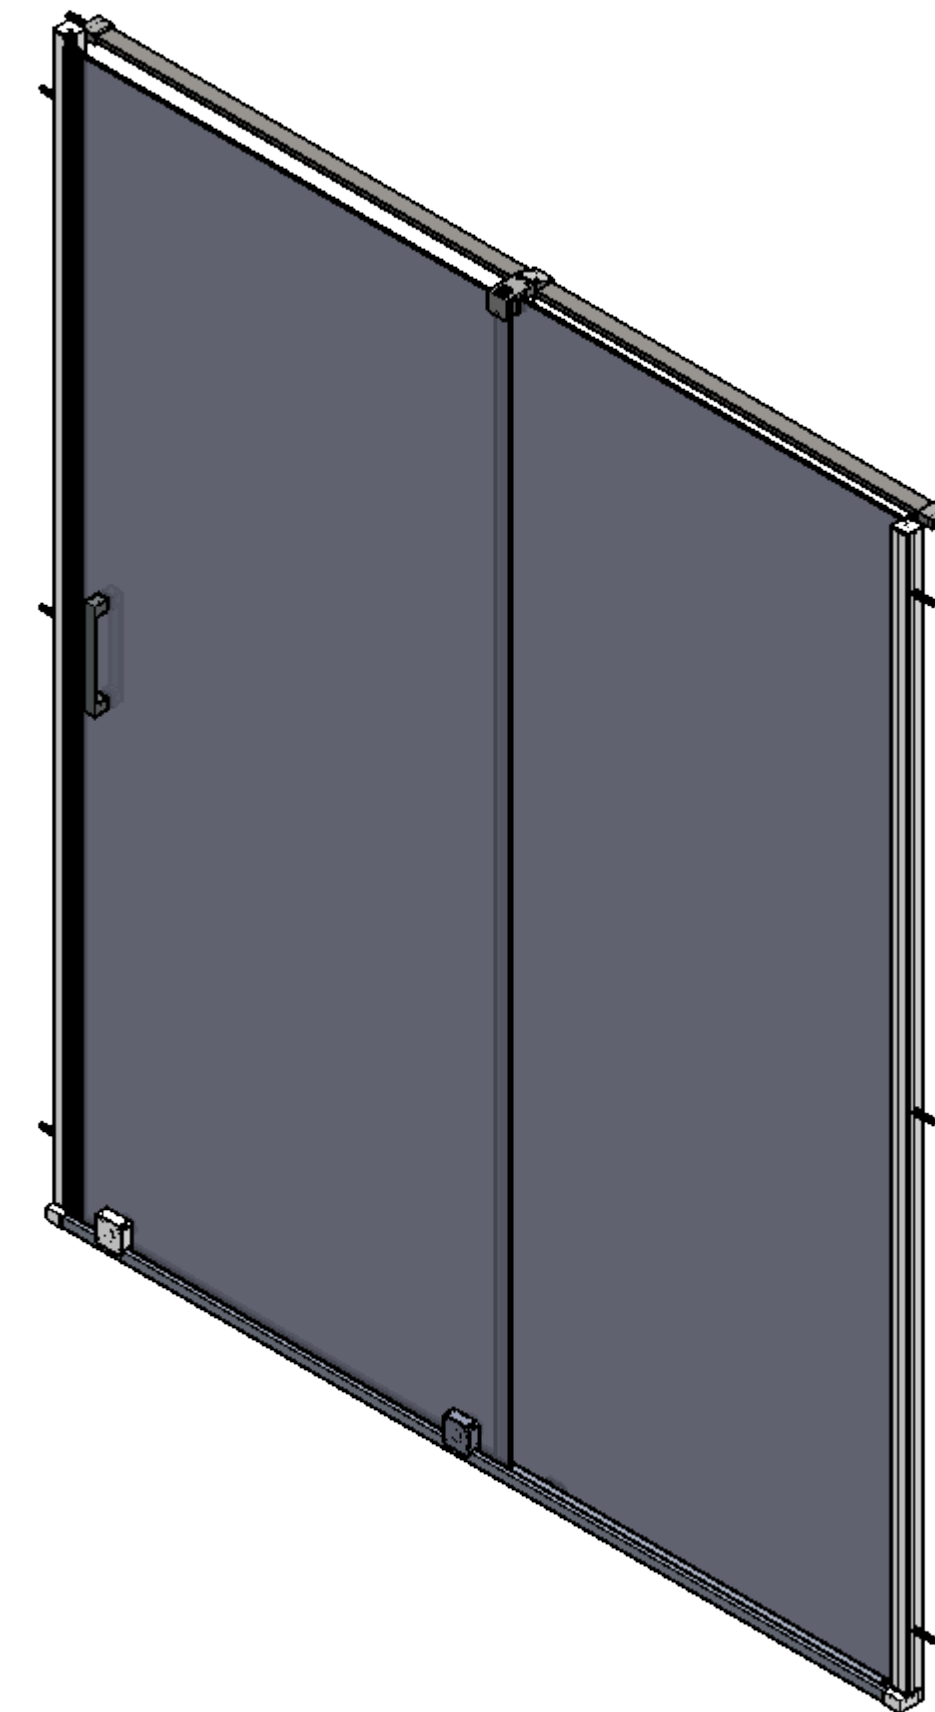

TOP VIEW - OPENING
SPACE REQUIREMENTS

Art. No. FEN1848AQU - 6202144

6mm Frameless - 1100 Slider

Glass thickness 6mm

Easy-clean glass coating

Wall profile adjustment 15mm per profile

Reversible for right and left hand Installation

Reversible for right and left hand Installation

TOP VIEW - OPENING
SPACE REQUIREMENTS

FRONT VIEW

EXTERIOR VIEW

Art. No. FEN1851AQU - 6202175

6mm Frameless - 1400mm Slider

Glass thickness 6mm
Easy-clean glass coating
Wall profile adjustment 15mm per profile
Reversible for right and left hand installation

TOP VIEW - OPENING
SPACE REQUIREMENTS

FRONT VIEW

EXTERIOR VIEW

Art. No. FEN1852AQU - 6202182

6mm Frameless - 1700 Slider

Glass thickness 6mm

Easy-clean glass coating

Wall profile adjustment 15mm per profile

Reversible for right and left hand installation

TOP VIEW - OPENING
SPACE REQUIREMENTS

FRONT VIEW

EXTERIOR VIEW