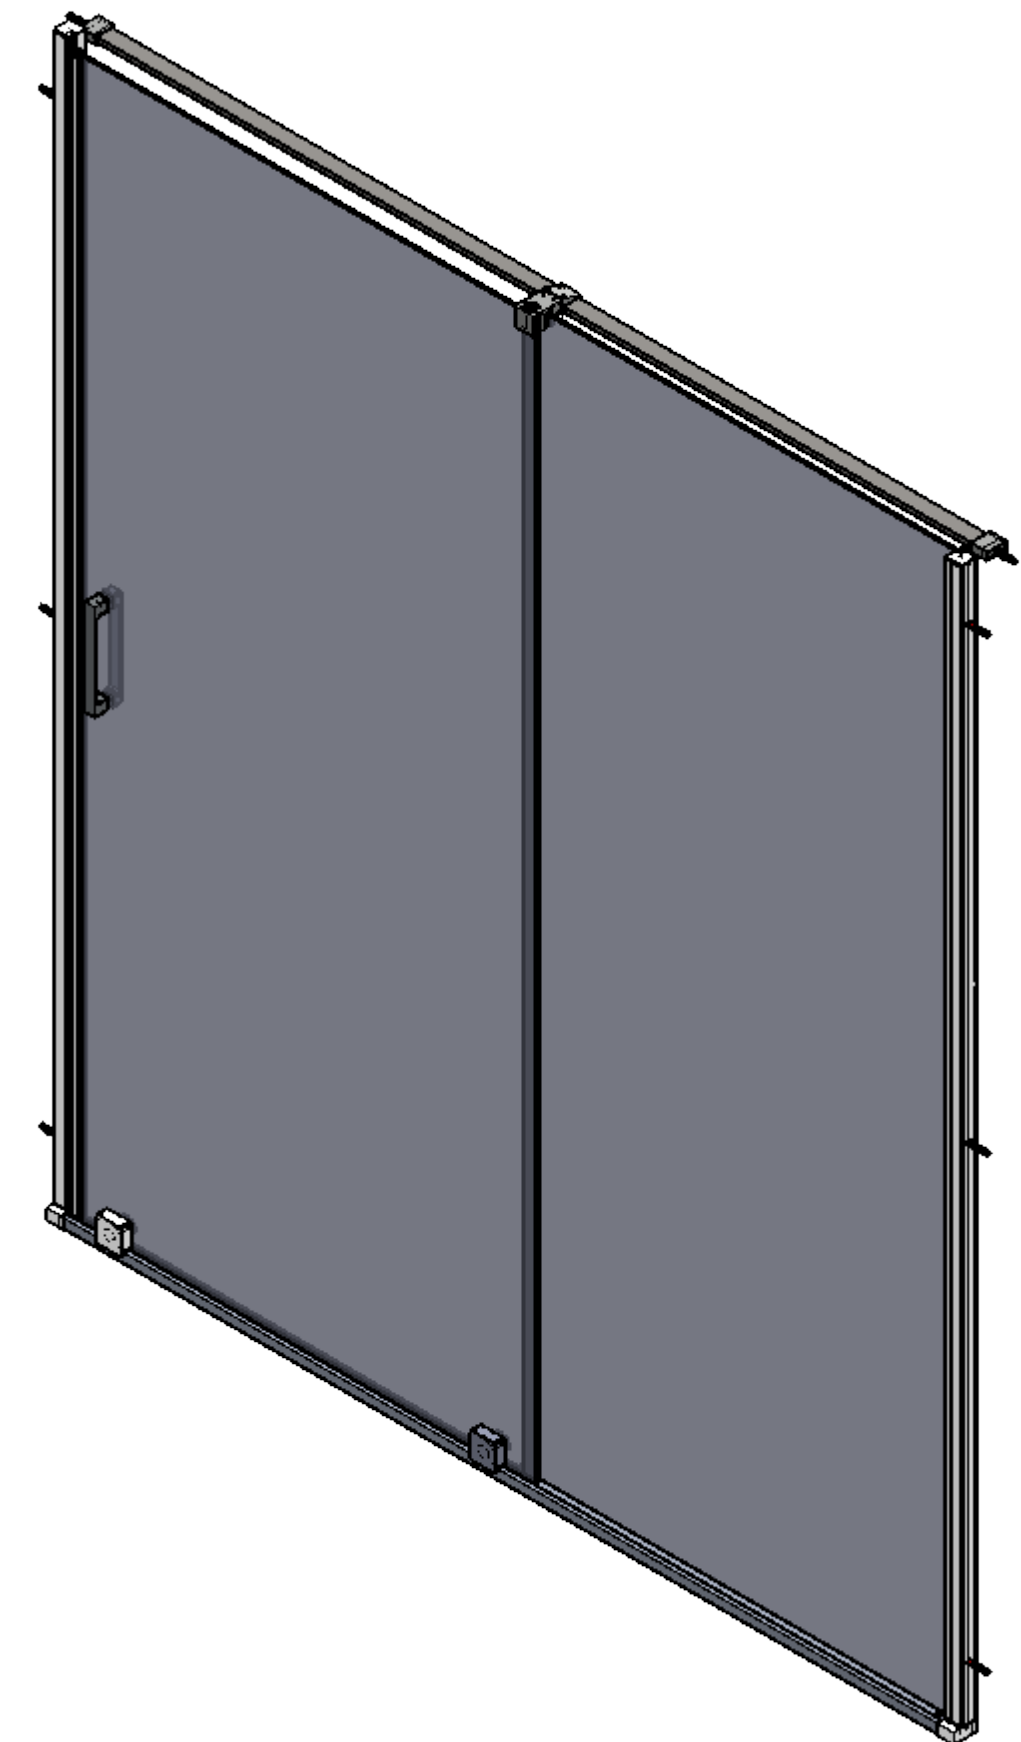

TOP VIEW - OPENING
SPACE REQUIREMENTS

Art. No. FEN1848AQU - 6202144

6mm Frameless - 1100 Slider

Glass thickness 6mm

Easy-clean glass coating

Wall profile adjustment 15mm per profile

Reversible for right and left hand Installation

Reversible for right and left hand Installation

TOP VIEW - OPENING
SPACE REQUIREMENTS

FRONT VIEW

EXTERIOR VIEW

Art. No. FEN1851AQU - 6202175

6mm Frameless - 1400mm Slider

Glass thickness 6mm
Easy-clean glass coating
Wall profile adjustment 15mm per profile
Reversible for right and left hand installation

TOP VIEW - OPENING
SPACE REQUIREMENTS

FRONT VIEW

EXTERIOR VIEW

Art. No. FEN1852AQU - 6202182

6mm Frameless - 1700 Slider

Glass thickness 6mm

Easy-clean glass coating

Wall profile adjustment 15mm per profile

Reversible for right and left hand installation

TOP VIEW - OPENING
SPACE REQUIREMENTS

FRONT VIEW

EXTERIOR VIEW