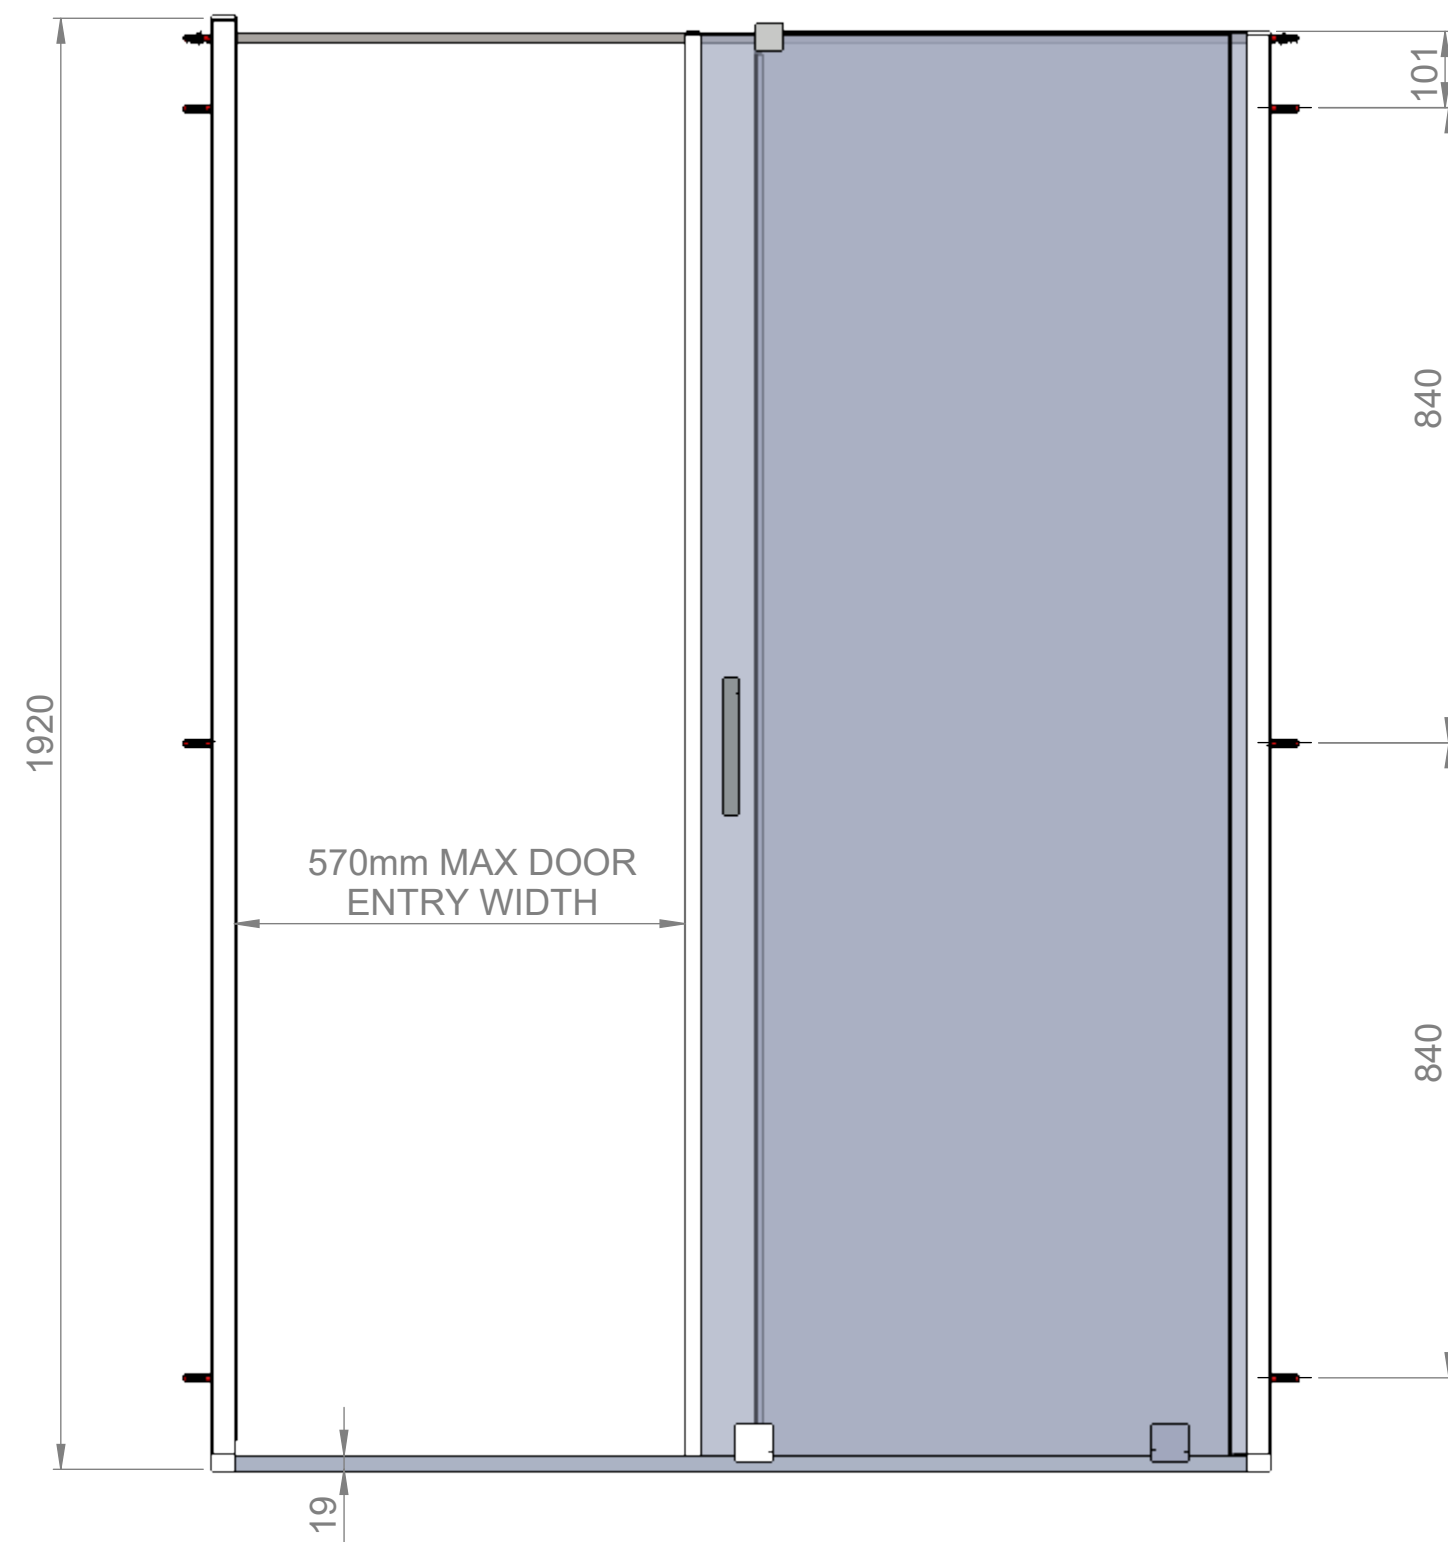

TOP VIEW - OPENING
SPACE REQUIREMENTS

Art. No. FEN1848AQU - 6202144

6mm Frameless - 1100 Slider

Glass thickness 6mm

Easy-clean glass coating

Wall profile adjustment 15mm per profile

Reversible for right and left hand Installation

TOP VIEW - OPENING
SPACE REQUIREMENTS

FRONT VIEW

EXTERIOR VIEW

Art. No. FEN1850AQU - 6202168

6mm Frameless - 1400 Slider

Glass thickness 6mm

Easy-clean glass coating

Wall profile adjustment 15mm per profile

Reversible for right and left hand Installation

TOP VIEW - OPENING
SPACE REQUIREMENTS

FRONT VIEW

EXTERIOR VIEW

Art. No. FEN1851AQU - 6202175

6mm Frameless - 1400mm Slider

Glass thickness 6mm
Easy-clean glass coating
Wall profile adjustment 15mm per profile
Reversible for right and left hand installation

Reversible for right and left hand installation

TOP VIEW - OPENING
SPACE REQUIREMENTS

FRONT VIEW

EXTERIOR VIEW