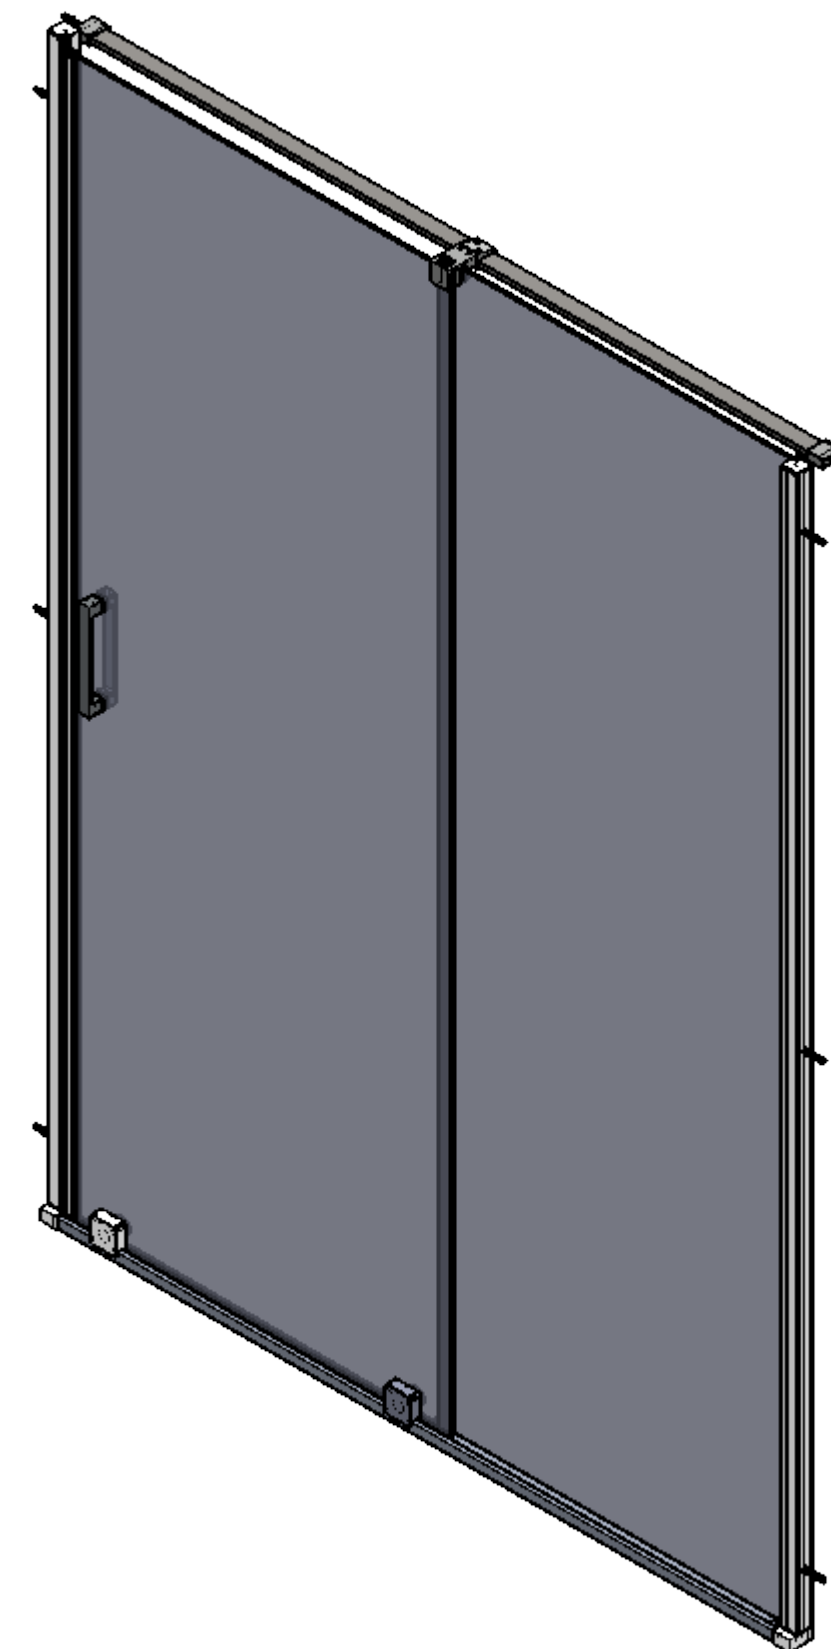

TOP VIEW - OPENING
SPACE REQUIREMENTS

Art. No. FEN1848AQU - 6202144

6mm Frameless - 1100 Slider

Glass thickness 6mm

Easy-clean glass coating

Wall profile adjustment 15mm per profile

Reversible for right and left hand Installation

TOP VIEW - OPENING
SPACE REQUIREMENTS

FRONT VIEW

EXTERIOR VIEW

Art. No. FEN1850AQU - 6202168

6mm Frameless - 1400 Slider

Glass thickness 6mm

Easy-clean glass coating

Wall profile adjustment 15mm per profile

Reversible for right and left hand Installation

TOP VIEW - OPENING
SPACE REQUIREMENTS

FRONT VIEW

EXTERIOR VIEW

Art. No. FEN1851AQU - 6202175

6mm Frameless - 1400mm Slider

Glass thickness 6mm
Easy-clean glass coating
Wall profile adjustment 15mm per profile
Reversible for right and left hand installation

Reversible for right and left hand installation

TOP VIEW - OPENING
SPACE REQUIREMENTS

FRONT VIEW

EXTERIOR VIEW