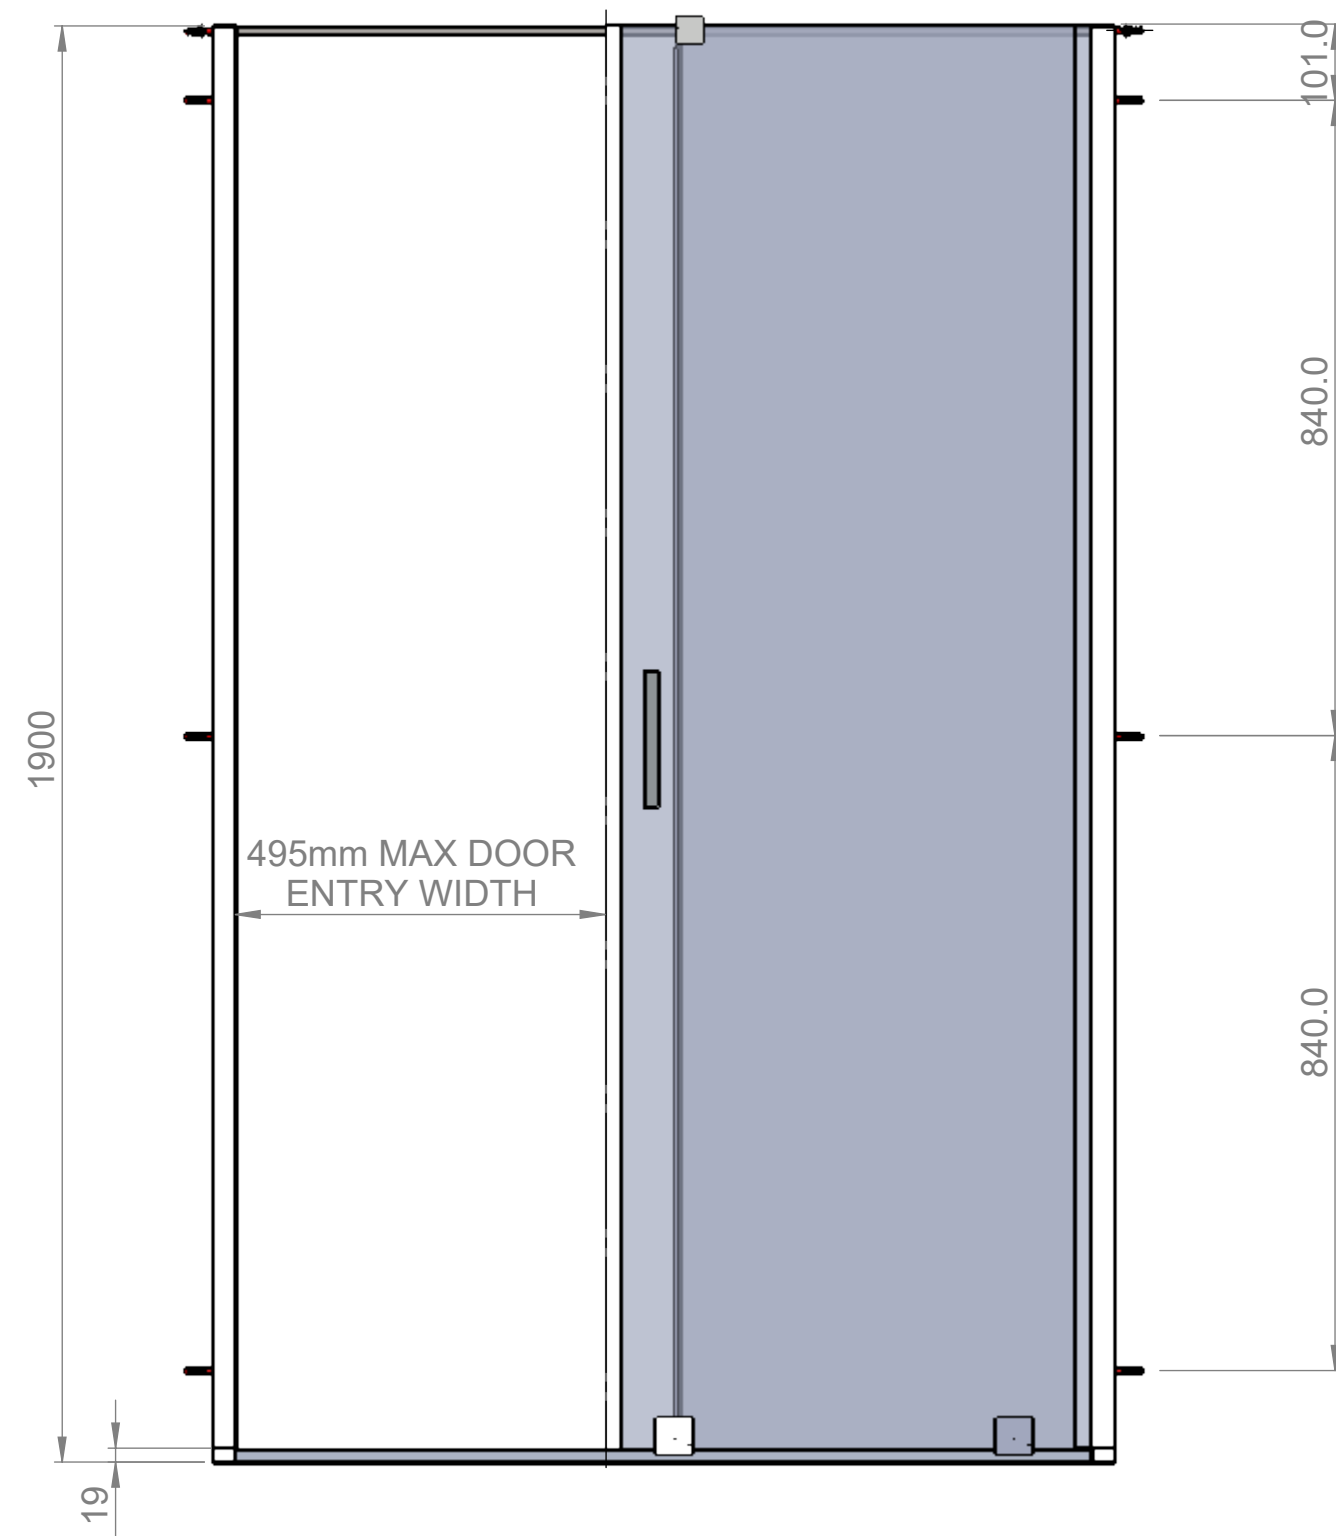

TOP VIEW - OPENING
SPACE REQUIREMENTS

Art. No. FEN1848AQU - 6202144

6mm Frameless - 1100 Slider

Glass thickness 6mm

Easy-clean glass coating

Wall profile adjustment 15mm per profile

Reversible for right and left hand Installation

FRONT VIEW

EXTERIOR VIEW

Art. No. FEN1849AQU - 6202151

6mm Frameless - 1200 Slider

Glass thickness 6mm

Easy-clean glass coating

Wall profile adjustment 20mm per profile

Reversible for right and left hand installation

TOP VIEW - OPENING
SPACE REQUIREMENTS

FRONT VIEW

EXTERIOR VIEW

Art. No. FEN1850AQU - 6202168

6mm Frameless - 1400 Slider

Glass thickness 6mm

Easy-clean glass coating

Wall profile adjustment 15mm per profile

Reversible for right and left hand Installation

TOP VIEW - OPENING
SPACE REQUIREMENTS

FRONT VIEW

EXTERIOR VIEW

Art. No. FEN1851AQU - 6202175

6mm Frameless - 1400mm Slider

Glass thickness 6mm
Easy-clean glass coating
Wall profile adjustment 15mm per profile
Reversible for right and left hand installation