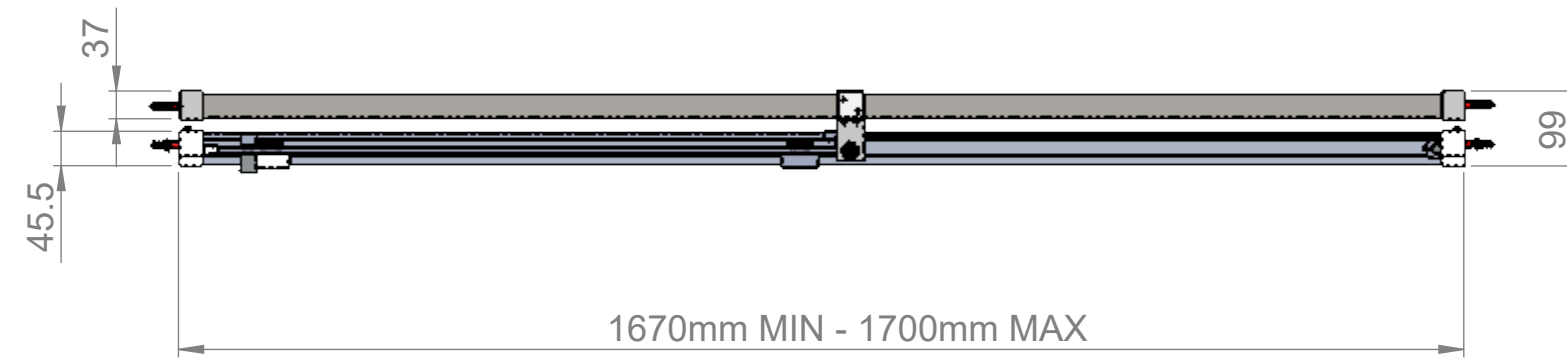

Reversible for right and left hand Installation

TOP VIEW - OPENING
SPACE REQUIREMENTS

FRONT VIEW

EXTERIOR VIEW

Art. No. FEN1851AQU - 6202175

6mm Frameless - 1400mm Slider

Glass thickness 6mm
Easy-clean glass coating
Wall profile adjustment 15mm per profile
Reversible for right and left hand installation

TOP VIEW - OPENING
SPACE REQUIREMENTS

FRONT VIEW

EXTERIOR VIEW

Art. No. FEN1852AQU - 6202182

6mm Frameless - 1700 Slider

Glass thickness 6mm

Easy-clean glass coating

Wall profile adjustment 15mm per profile

Reversible for right and left hand installation

TOP VIEW - OPENING
SPACE REQUIREMENTS

FRONT VIEW

EXTERIOR VIEW