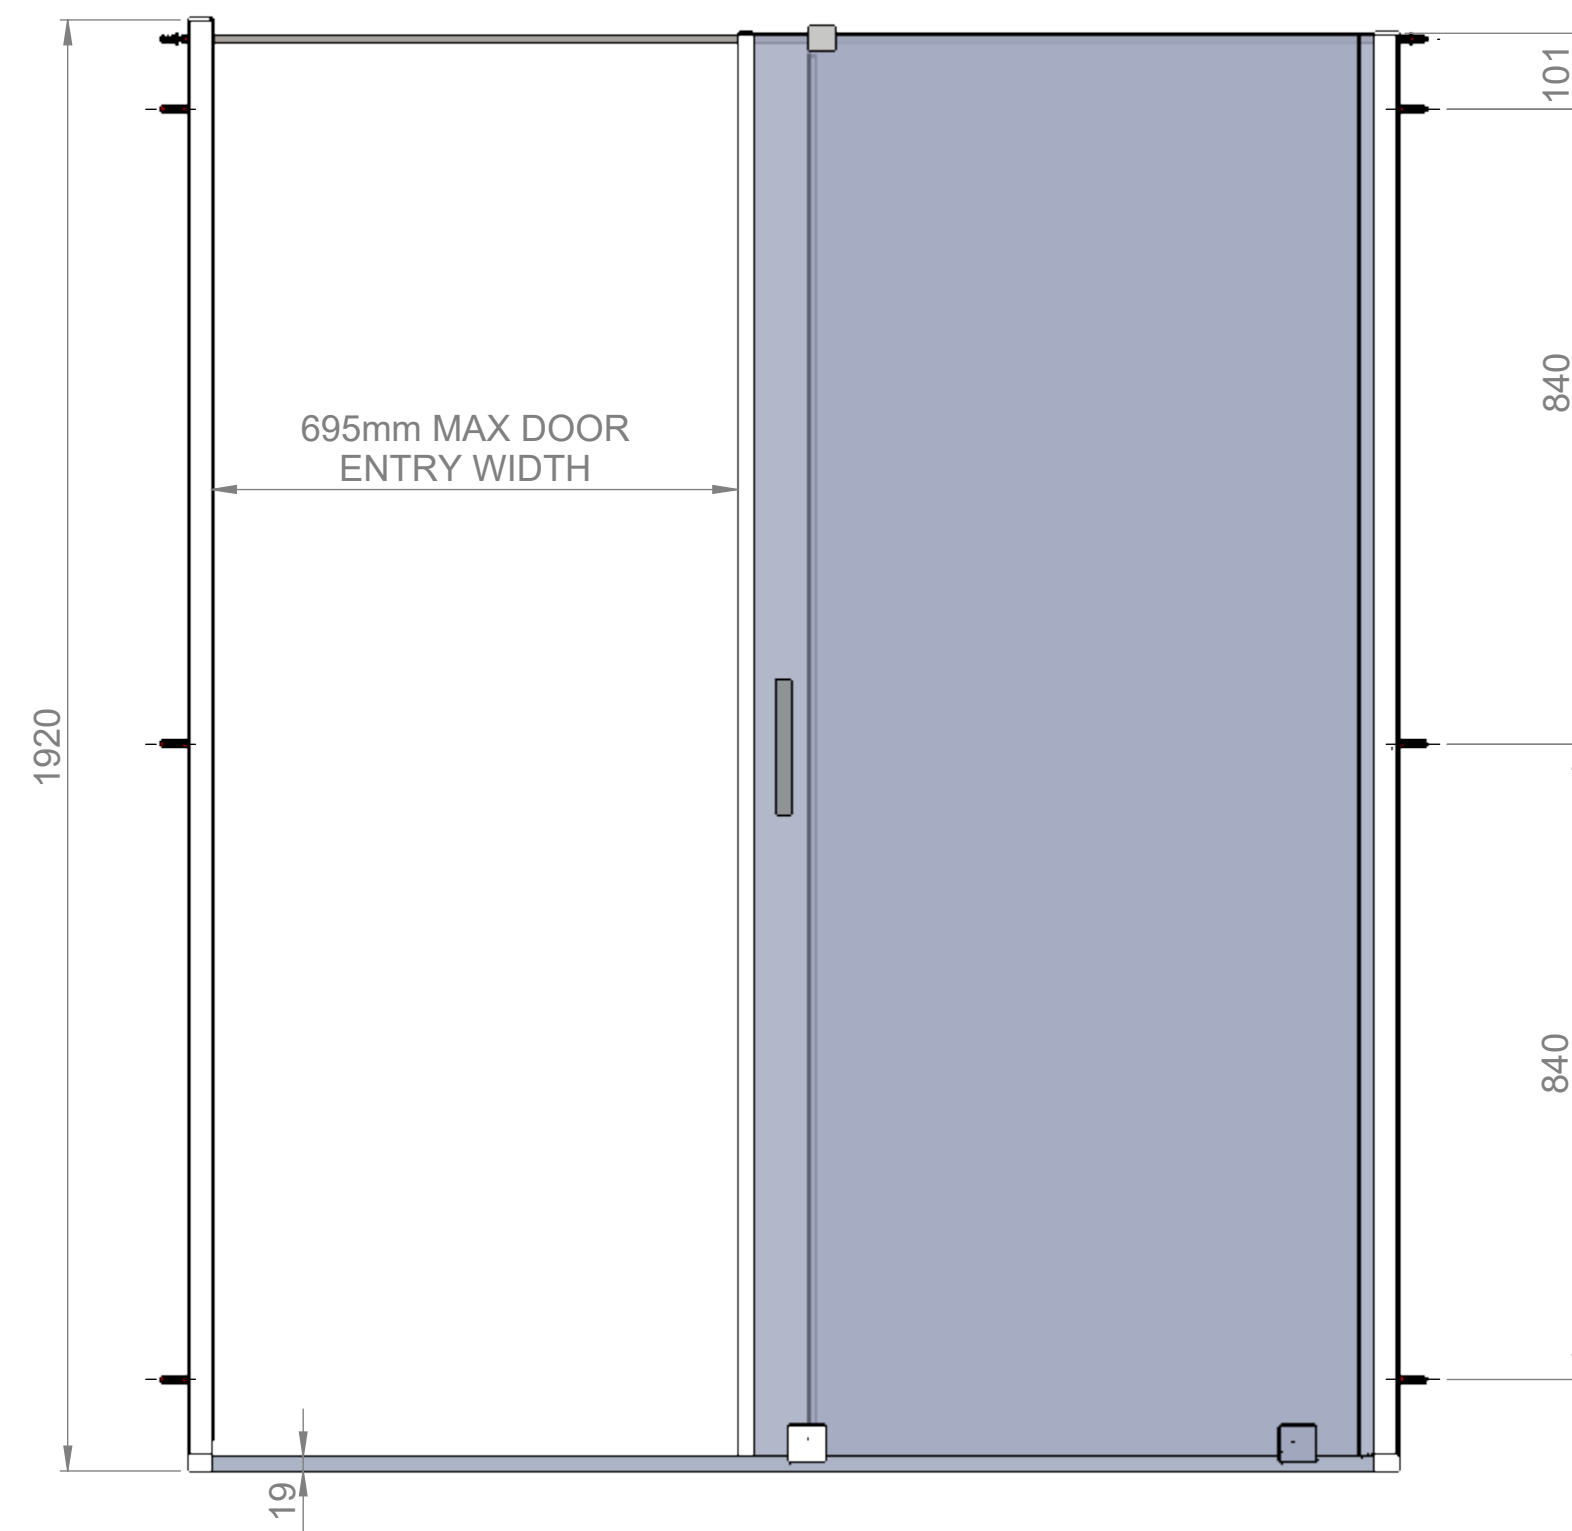

TOP VIEW - OPENING
SPACE REQUIREMENTS

Art. No. FEN1848AQU - 6202144

6mm Frameless - 1100 Slider

Glass thickness 6mm

Easy-clean glass coating

Wall profile adjustment 15mm per profile

Reversible for right and left hand Installation

Reversible for right and left hand Installation

TOP VIEW - OPENING
SPACE REQUIREMENTS

FRONT VIEW

EXTERIOR VIEW

Art. No. FEN1851AQU - 6202175

6mm Frameless - 1400mm Slider

Glass thickness 6mm
Easy-clean glass coating
Wall profile adjustment 15mm per profile
Reversible for right and left hand installation

TOP VIEW - OPENING
SPACE REQUIREMENTS

FRONT VIEW

EXTERIOR VIEW

Art. No. FEN1852AQU - 6202182

6mm Frameless - 1700 Slider

Glass thickness 6mm

Easy-clean glass coating

Wall profile adjustment 15mm per profile

Reversible for right and left hand installation

TOP VIEW - OPENING
SPACE REQUIREMENTS

FRONT VIEW

EXTERIOR VIEW