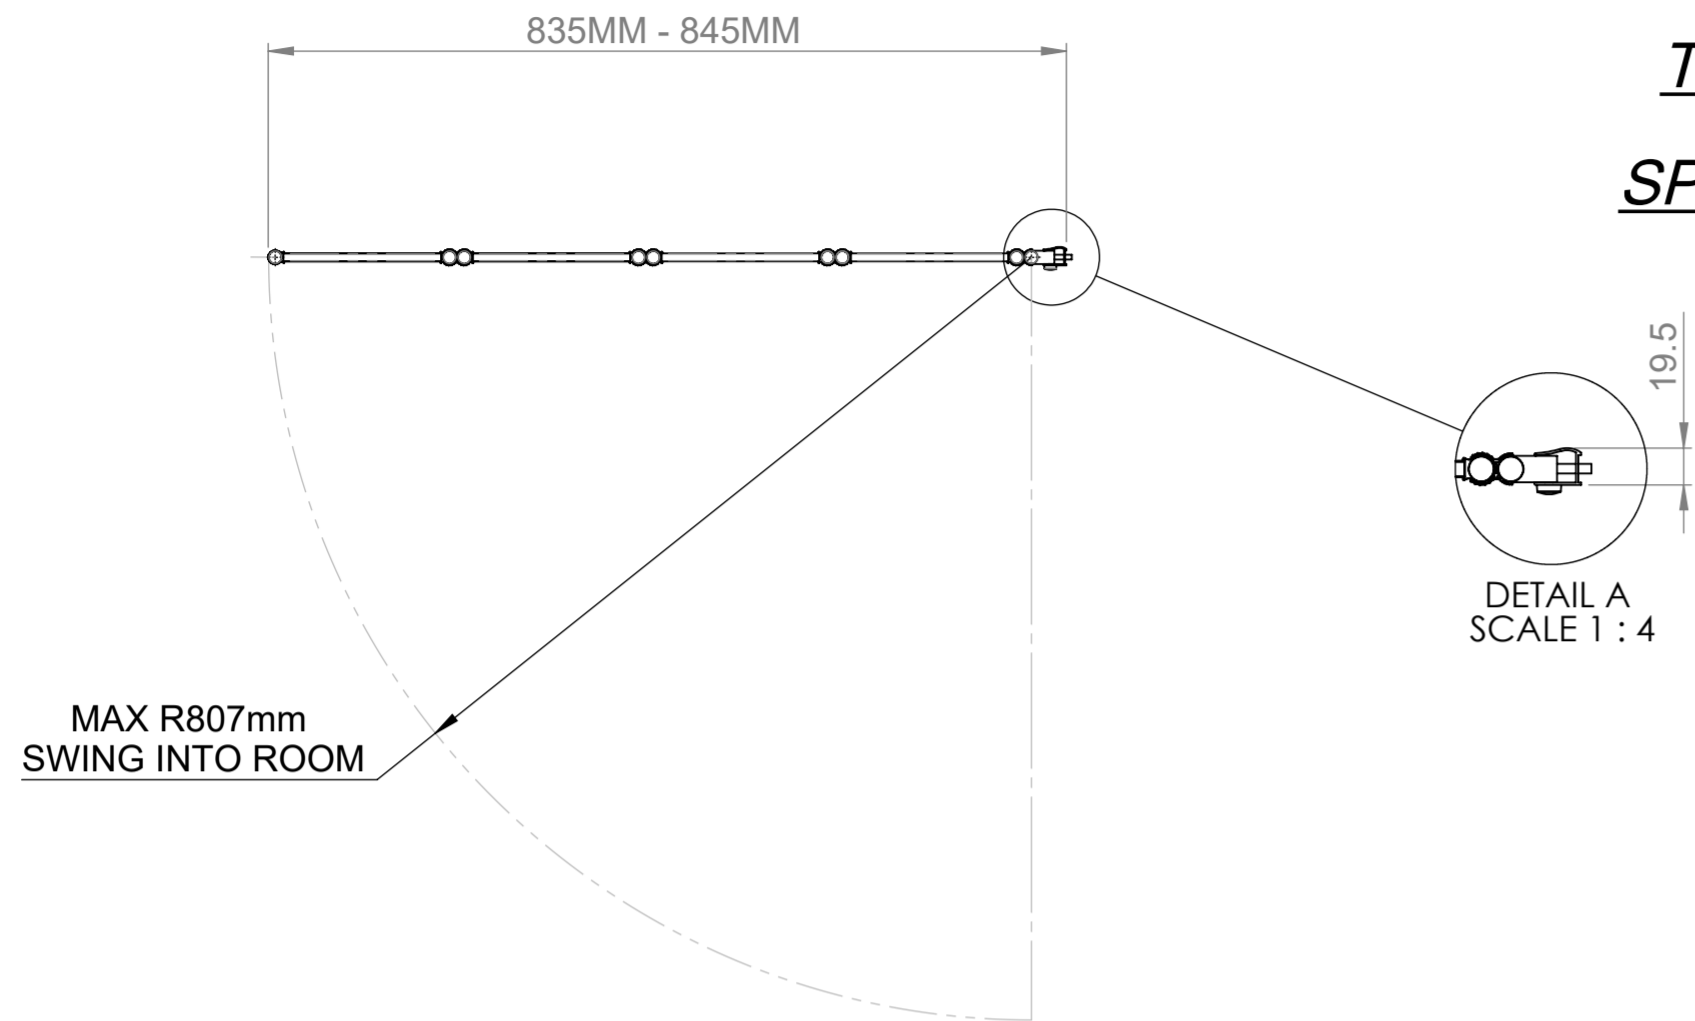

# AQUALOX

BATHROOM DESIGN

Art. No. FBS0323AQU - 1160125  
Aqua 4 1400 x 840mm 4-FOLD BATHSCREEN

Glass thickness 4mm  
Wall profile adjustment 10mm per profile  
Reversible for RH or LH installation

## TOP VIEW - OPENING SPACE REQUIREMENTS

FRONT VIEW

SIDE VIEW

EXTERIOR VIEW

INTERIOR VIEW