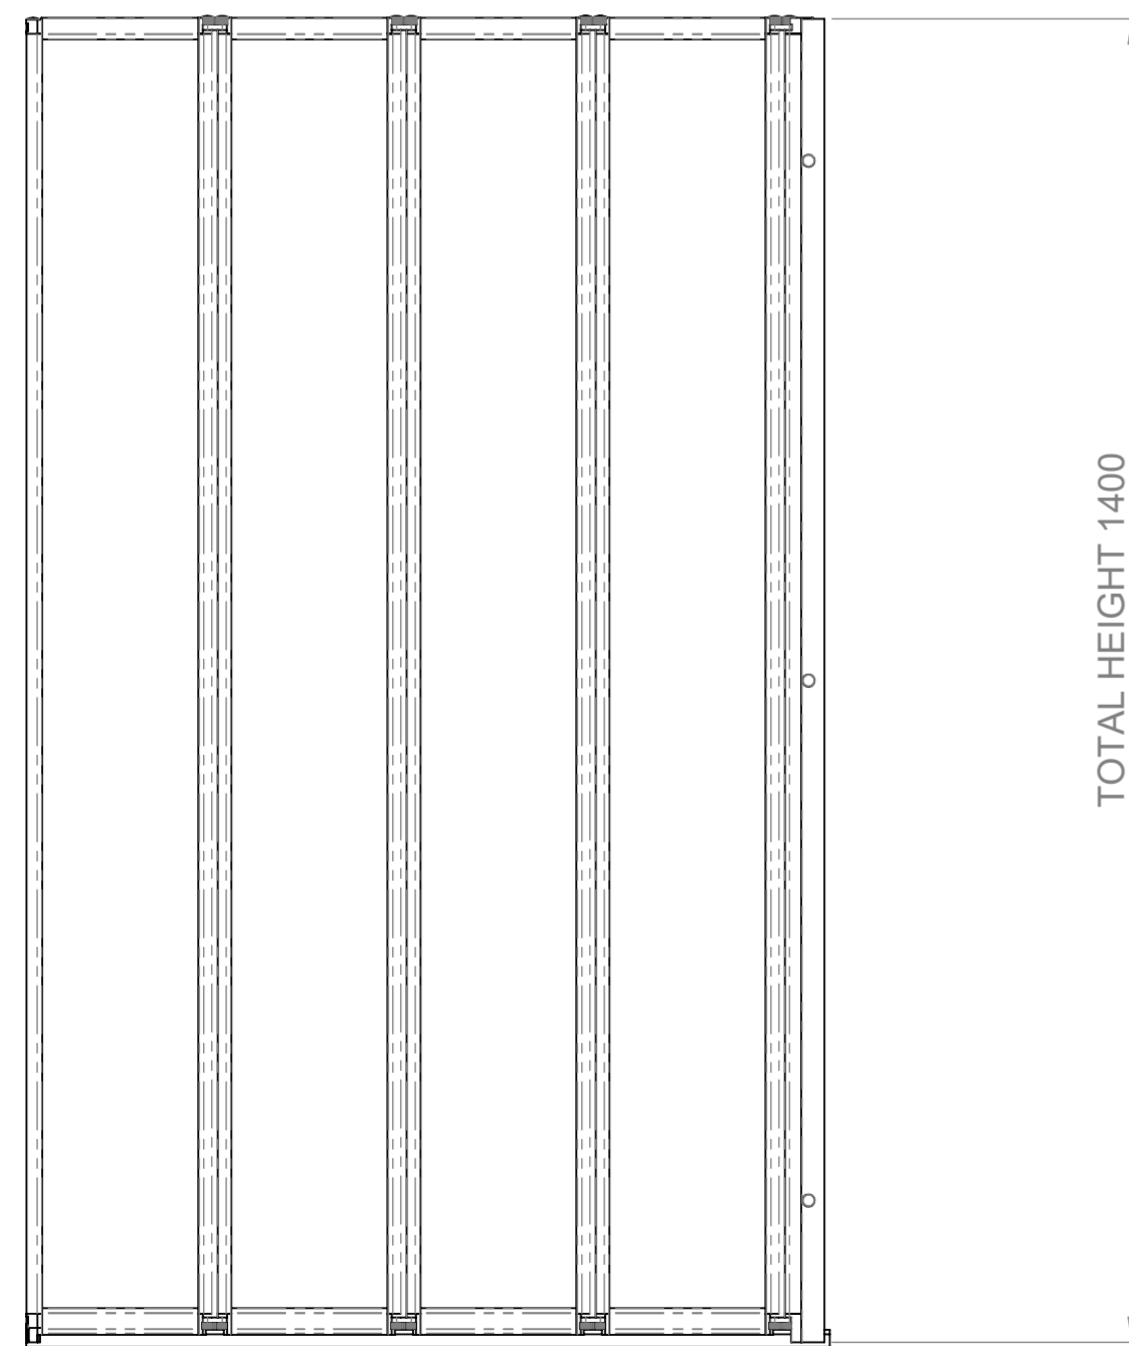

# AQUALOX

BATHROOM DESIGN

Art. No. FBS0323AQU - 1160125  
Aqua 4 1400 x 840mm 4-FOLD BATHSCREEN

Glass thickness 4mm  
Wall profile adjustment 10mm per profile  
Reversible for RH or LH installation

## TOP VIEW - OPENING SPACE REQUIREMENTS

FRONT VIEW

SIDE VIEW

EXTERIOR VIEW

INTERIOR VIEW