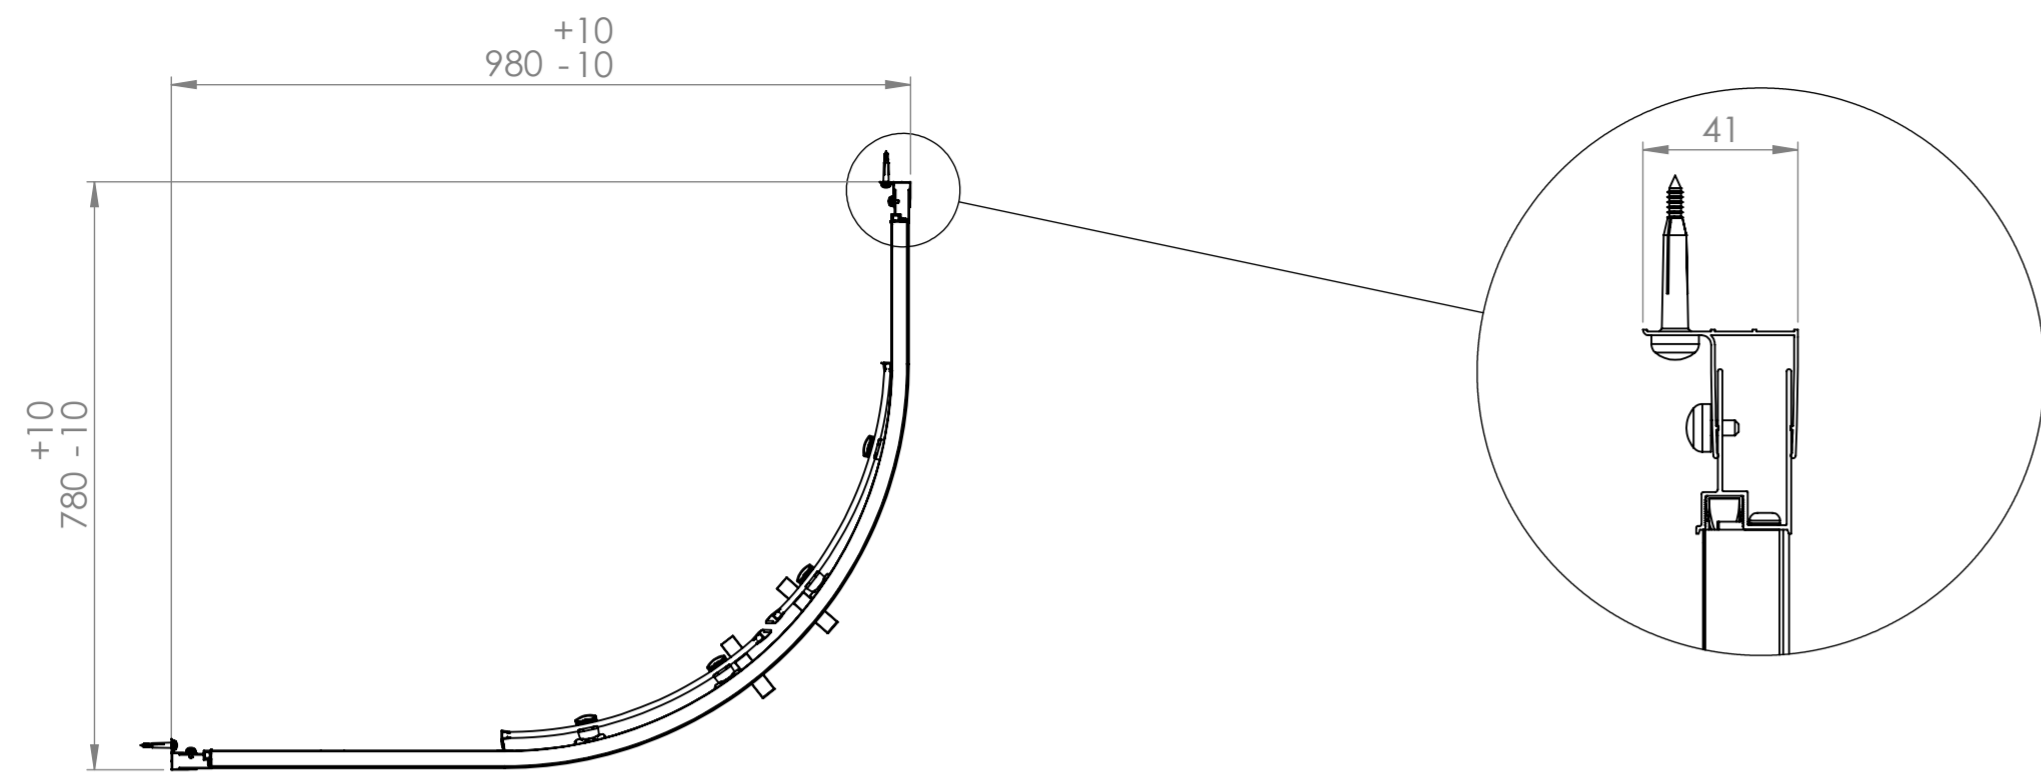

AQUALOX

BATHROOM DESIGN

1000 x 800 Offset Quad

*Glass thickness 8mm
Easy-clean glass coating
Wall profile adjustment 20mm per profile
Door reversible for right and left hand opening*

DETAIL A
SCALE 1 : 2

TOP VIEW - OPENING
SPACE REQUIREMENTS

FRONT VIEW

EXTERIOR VIEW

INTERIOR VIEW

TOP VIEW - OPENING
SPACE REQUIREMENTS

DETAIL A
SCALE 1 : 2

AQUALOX

BATHROOM DESIGN

1200 x 800 Offset Quad

- Glass thickness 8mm*
- Easy-clean glass coating*
- Wall profile adjustment 20mm per profile*
- Door reversible for right and left hand opening*

FRONT VIEW

EXTERIOR VIEW

INTERIOR VIEW