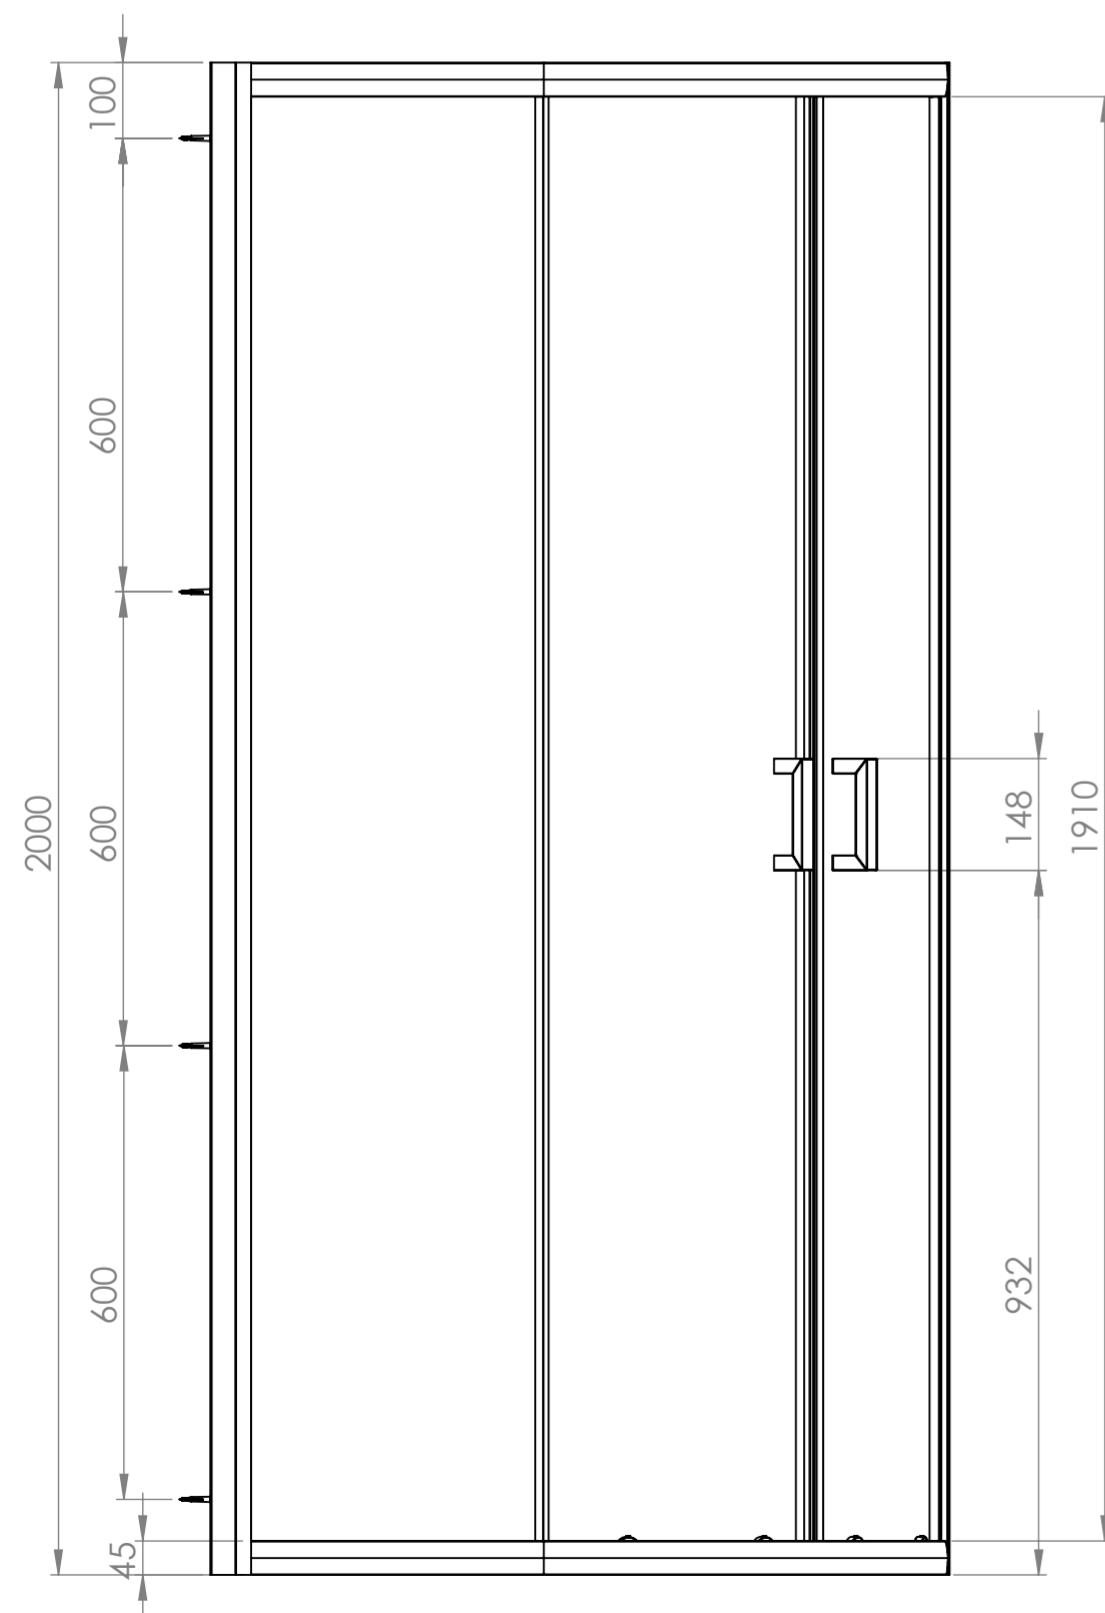

AQUALOX

BATHROOM DESIGN

1000 x 800 Offset Quad

*Glass thickness 8mm
Easy-clean glass coating
Wall profile adjustment 20mm per profile
Door reversible for right and left hand opening*

DETAIL A
SCALE 1 : 2

TOP VIEW - OPENING
SPACE REQUIREMENTS

FRONT VIEW

EXTERIOR VIEW

INTERIOR VIEW

TOP VIEW - OPENING
SPACE REQUIREMENTS

DETAIL A
SCALE 1 : 2

AQUALOX

BATHROOM DESIGN

1200 x 800 Offset Quad

- Glass thickness 8mm*
- Easy-clean glass coating*
- Wall profile adjustment 20mm per profile*
- Door reversible for right and left hand opening*

FRONT VIEW

EXTERIOR VIEW

INTERIOR VIEW