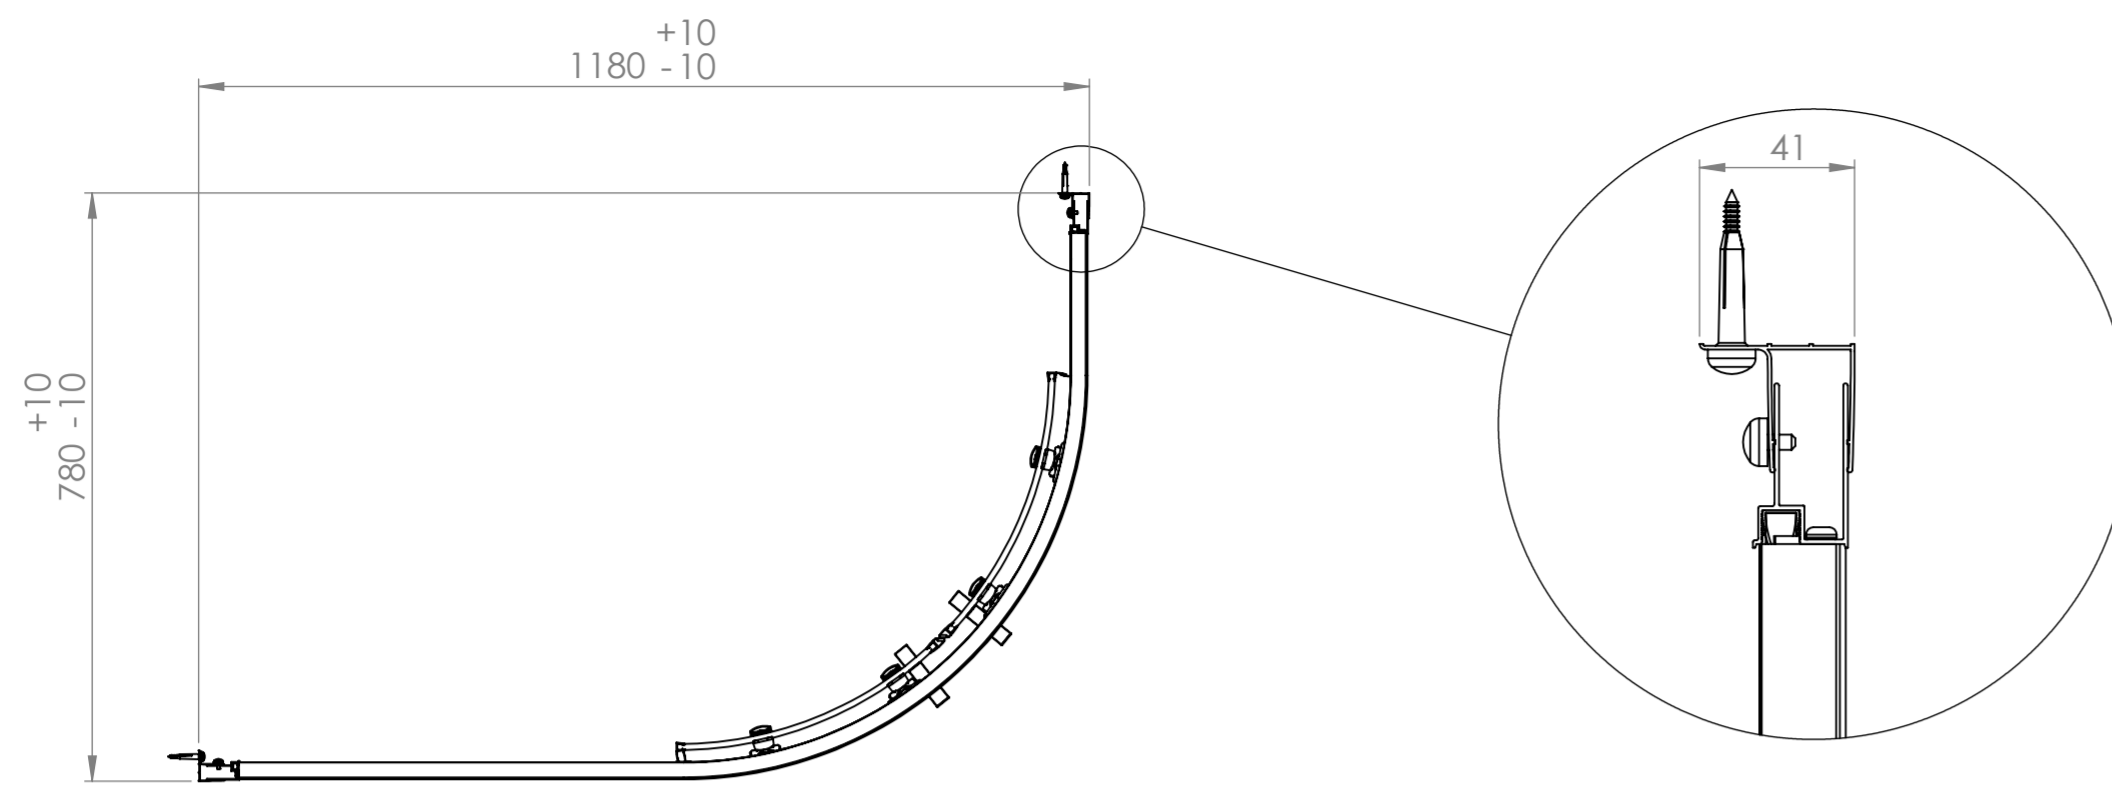

AQUALOX

BATHROOM DESIGN

1000 x 800 Offset Quad

*Glass thickness 8mm
Easy-clean glass coating
Wall profile adjustment 20mm per profile
Door reversible for right and left hand opening*

DETAIL A
SCALE 1 : 2

TOP VIEW - OPENING
SPACE REQUIREMENTS

FRONT VIEW

EXTERIOR VIEW

INTERIOR VIEW

TOP VIEW - OPENING
SPACE REQUIREMENTS

DETAIL A
SCALE 1 : 2

AQUALOX

BATHROOM DESIGN

1200 x 800 Offset Quad

- Glass thickness 8mm*
- Easy-clean glass coating*
- Wall profile adjustment 20mm per profile*
- Door reversible for right and left hand opening*

FRONT VIEW

EXTERIOR VIEW

INTERIOR VIEW