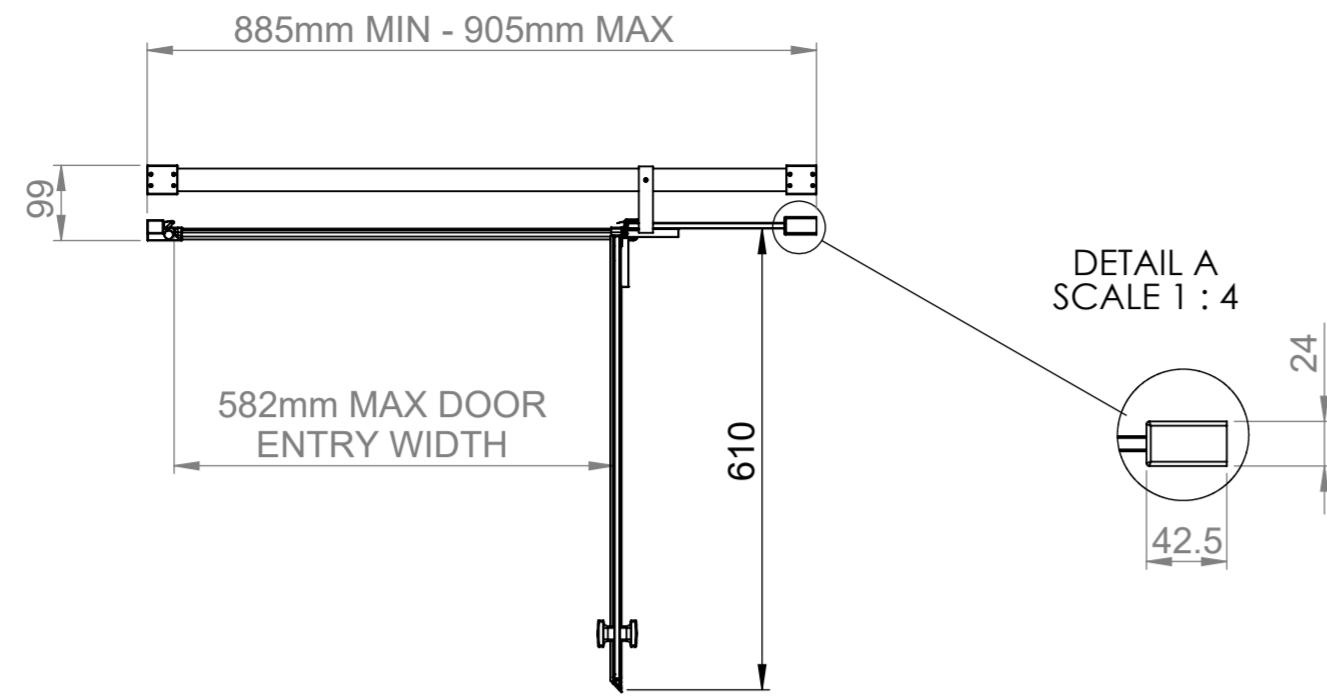

Art. No. FEN1480AQU - 6200584

- 800mm LH Hinge Door

Glass thickness 8mm
Easy-clean glass coating
Wall profile adjustment 20mm

TOP VIEW - OPENING
SPACE REQUIREMENTS

FRONT VIEW

EXTERIOR VIEW

Art. No. FEN1481AQU - 6200607

900mm LH Hinge Door

Glass thickness 8mm
Easy-clean glass coating
Wall profile adjustment 20mm

TOP VIEW - OPENING
SPACE REQUIREMENTS

FRONT VIEW

EXTERIOR VIEW

TOP VIEW - OPENING
SPACE REQUIREMENTS

AQUALOX
BATHROOM DESIGN

Art. No. FEN1616AQU - 800 RH Hinge Door

*Glass thickness 8mm
Easy-clean glass coating
Wall profile adjustment 20mm*

FRONT VIEW

EXTERIOR VIEW

TOP VIEW - OPENING
SPACE REQUIREMENTS

AQUALOX
BATHROOM DESIGN

Art. No. FEN1617AQU - 6200614
900mm RH Hinge Door

Glass thickness 8mm
Easy-clean glass coating
Wall profile adjustment 20mm

FRONT VIEW

EXTERIOR VIEW