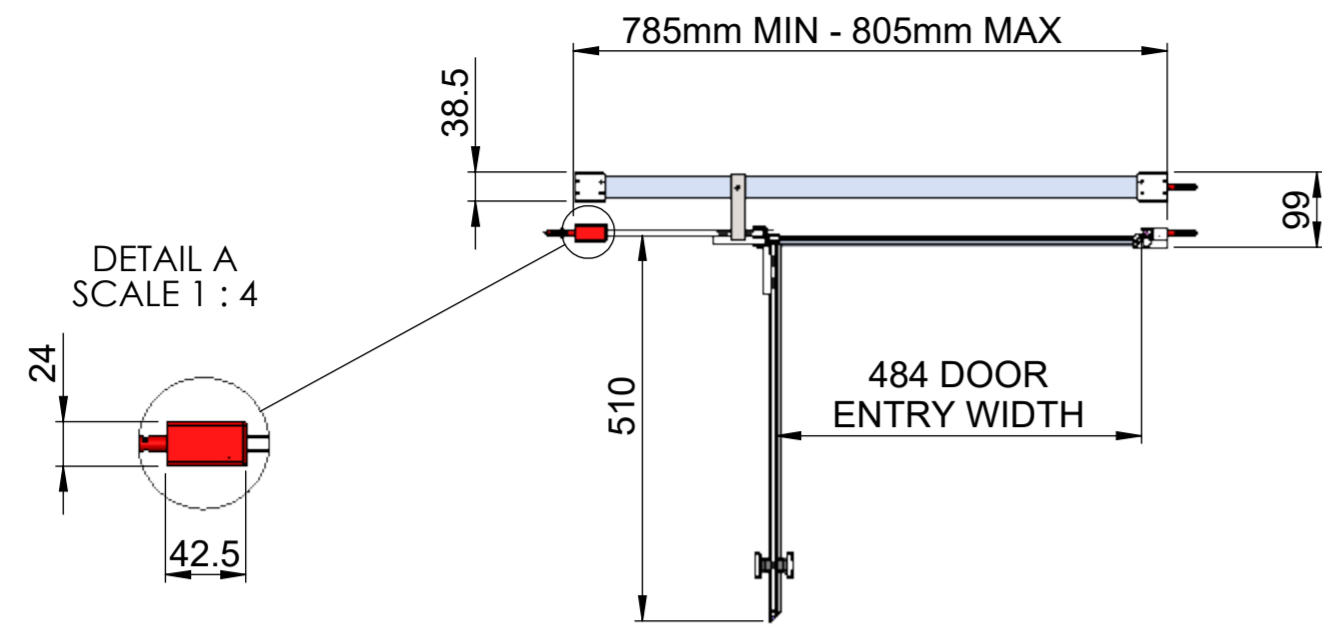

Art. No. FEN1480AQU - 6200584

- 800mm LH Hinge Door

Glass thickness 8mm
Easy-clean glass coating
Wall profile adjustment 20mm

TOP VIEW - OPENING
SPACE REQUIREMENTS

FRONT VIEW

EXTERIOR VIEW

Art. No. FEN1481AQU - 6200607

900mm LH Hinge Door

Glass thickness 8mm
Easy-clean glass coating
Wall profile adjustment 20mm

TOP VIEW - OPENING
SPACE REQUIREMENTS

FRONT VIEW

EXTERIOR VIEW

TOP VIEW - OPENING
SPACE REQUIREMENTS

AQUALOX
BATHROOM DESIGN

Art. No. FEN1616AQU - 800 RH Hinge Door

*Glass thickness 8mm
Easy-clean glass coating
Wall profile adjustment 20mm*

FRONT VIEW

EXTERIOR VIEW

TOP VIEW - OPENING
SPACE REQUIREMENTS

AQUALOX
BATHROOM DESIGN

Art. No. FEN1617AQU - 6200614
900mm RH Hinge Door

Glass thickness 8mm
Easy-clean glass coating
Wall profile adjustment 20mm

FRONT VIEW

EXTERIOR VIEW