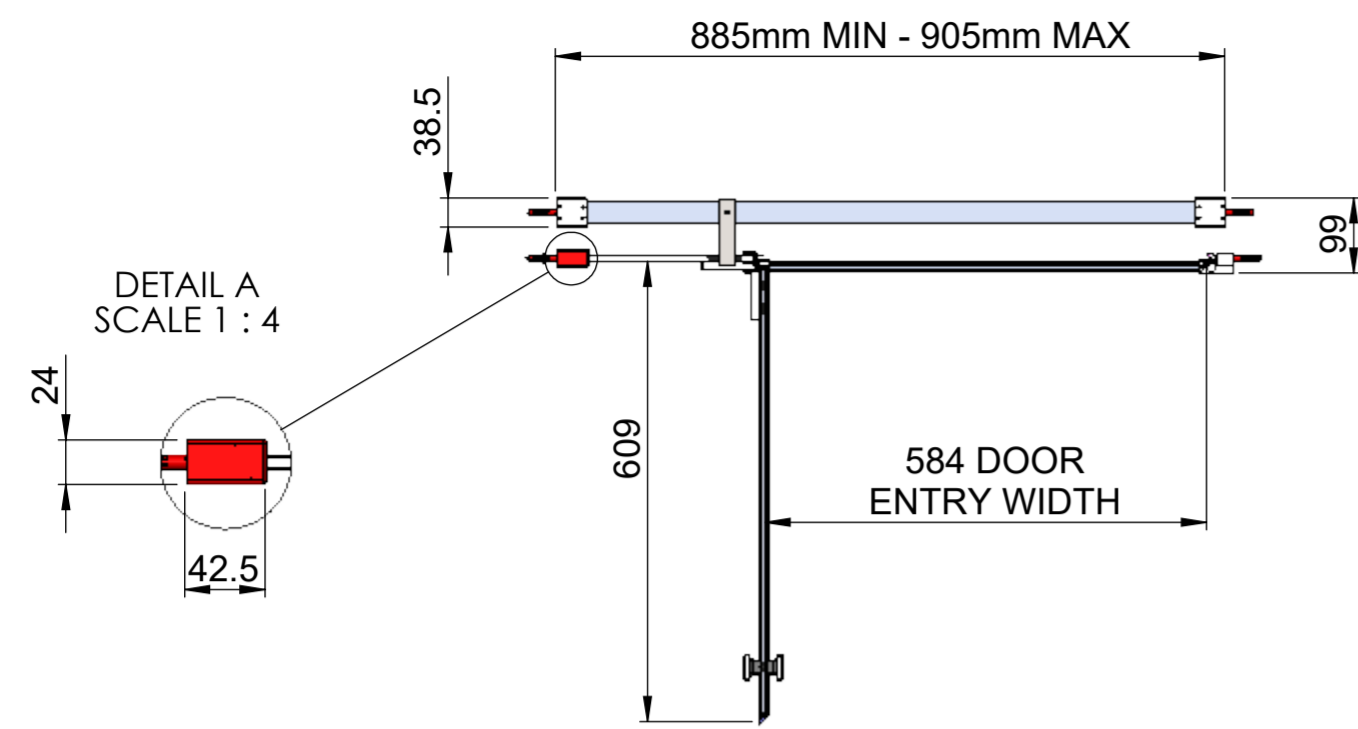

Art. No. FEN1480AQU - 6200584

- 800mm LH Hinge Door

Glass thickness 8mm
Easy-clean glass coating
Wall profile adjustment 20mm

TOP VIEW - OPENING
SPACE REQUIREMENTS

FRONT VIEW

EXTERIOR VIEW

Art. No. FEN1481AQU - 6200607

900mm LH Hinge Door

Glass thickness 8mm
Easy-clean glass coating
Wall profile adjustment 20mm

TOP VIEW - OPENING
SPACE REQUIREMENTS

FRONT VIEW

EXTERIOR VIEW

TOP VIEW - OPENING
SPACE REQUIREMENTS

AQUALOX
BATHROOM DESIGN

Art. No. FEN1616AQU - 800 RH Hinge Door

*Glass thickness 8mm
Easy-clean glass coating
Wall profile adjustment 20mm*

FRONT VIEW

EXTERIOR VIEW

TOP VIEW - OPENING
SPACE REQUIREMENTS

AQUALOX
BATHROOM DESIGN

Art. No. FEN1617AQU - 6200614
900mm RH Hinge Door

Glass thickness 8mm
Easy-clean glass coating
Wall profile adjustment 20mm

FRONT VIEW

EXTERIOR VIEW