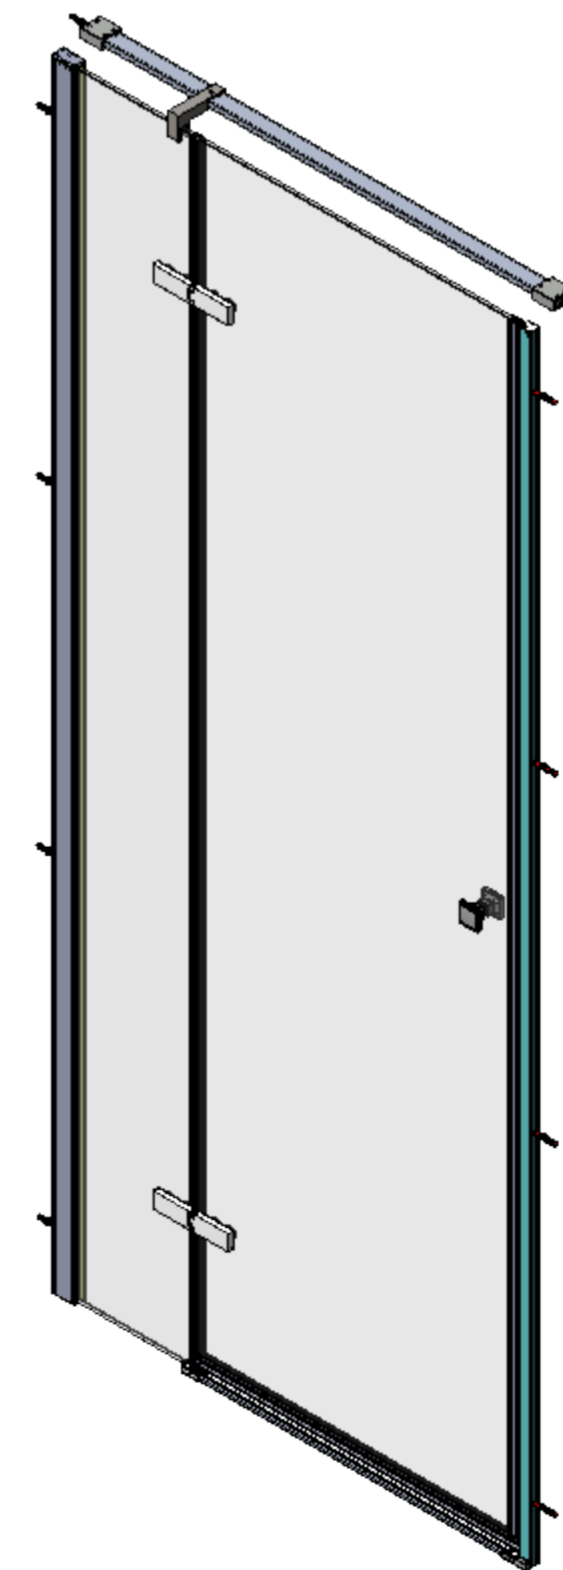

Art. No. FEN1480AQU - 6200584

- 800mm LH Hinge Door

Glass thickness 8mm
Easy-clean glass coating
Wall profile adjustment 20mm

TOP VIEW - OPENING
SPACE REQUIREMENTS

FRONT VIEW

EXTERIOR VIEW

Art. No. FEN1481AQU - 6200607

900mm LH Hinge Door

Glass thickness 8mm
Easy-clean glass coating
Wall profile adjustment 20mm

TOP VIEW - OPENING
SPACE REQUIREMENTS

FRONT VIEW

EXTERIOR VIEW

TOP VIEW - OPENING
SPACE REQUIREMENTS

AQUALOX
BATHROOM DESIGN

Art. No. FEN1616AQU - 800 RH Hinge Door

*Glass thickness 8mm
Easy-clean glass coating
Wall profile adjustment 20mm*

FRONT VIEW

EXTERIOR VIEW

TOP VIEW - OPENING
SPACE REQUIREMENTS

AQUALOX
BATHROOM DESIGN

Art. No. FEN1617AQU - 6200614
900mm RH Hinge Door

Glass thickness 8mm
Easy-clean glass coating
Wall profile adjustment 20mm

FRONT VIEW

EXTERIOR VIEW