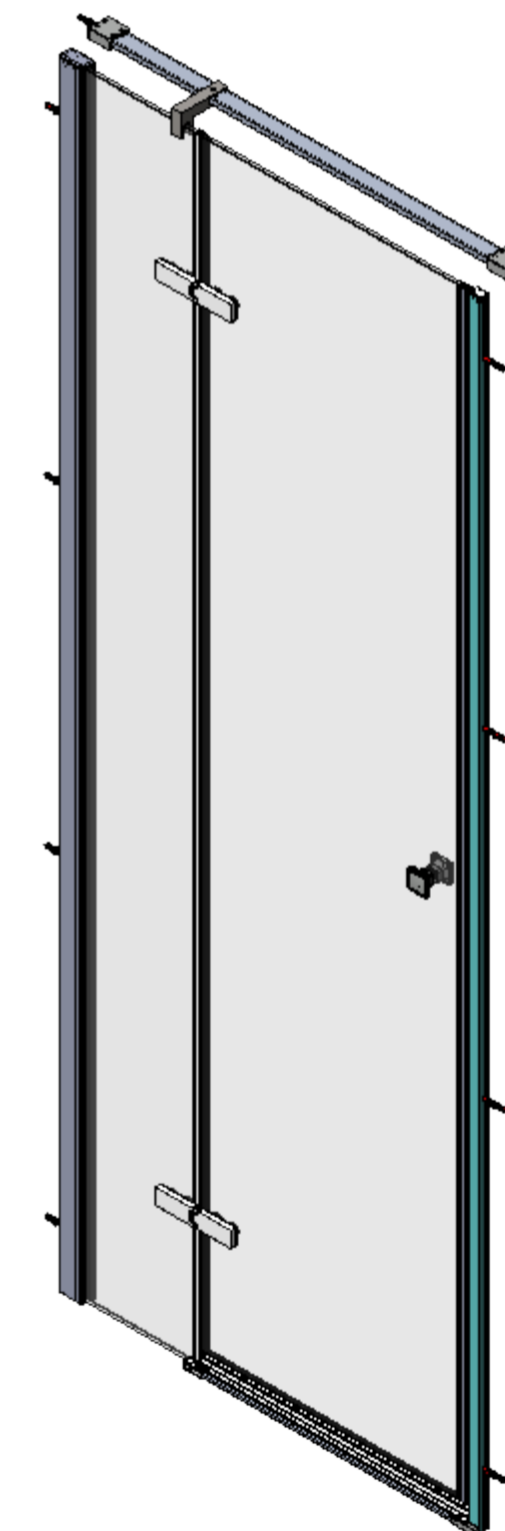

Art. No. FEN1480AQU - 6200584

- 800mm LH Hinge Door

Glass thickness 8mm
Easy-clean glass coating
Wall profile adjustment 20mm

TOP VIEW - OPENING
SPACE REQUIREMENTS

FRONT VIEW

EXTERIOR VIEW

Art. No. FEN1481AQU - 6200607

900mm LH Hinge Door

Glass thickness 8mm
Easy-clean glass coating
Wall profile adjustment 20mm

TOP VIEW - OPENING
SPACE REQUIREMENTS

FRONT VIEW

EXTERIOR VIEW

TOP VIEW - OPENING
SPACE REQUIREMENTS

AQUALOX
BATHROOM DESIGN

Art. No. FEN1616AQU - 800 RH Hinge Door

*Glass thickness 8mm
Easy-clean glass coating
Wall profile adjustment 20mm*

FRONT VIEW

EXTERIOR VIEW

TOP VIEW - OPENING
SPACE REQUIREMENTS

AQUALOX
BATHROOM DESIGN

Art. No. FEN1617AQU - 6200614
900mm RH Hinge Door

Glass thickness 8mm
Easy-clean glass coating
Wall profile adjustment 20mm

FRONT VIEW

EXTERIOR VIEW