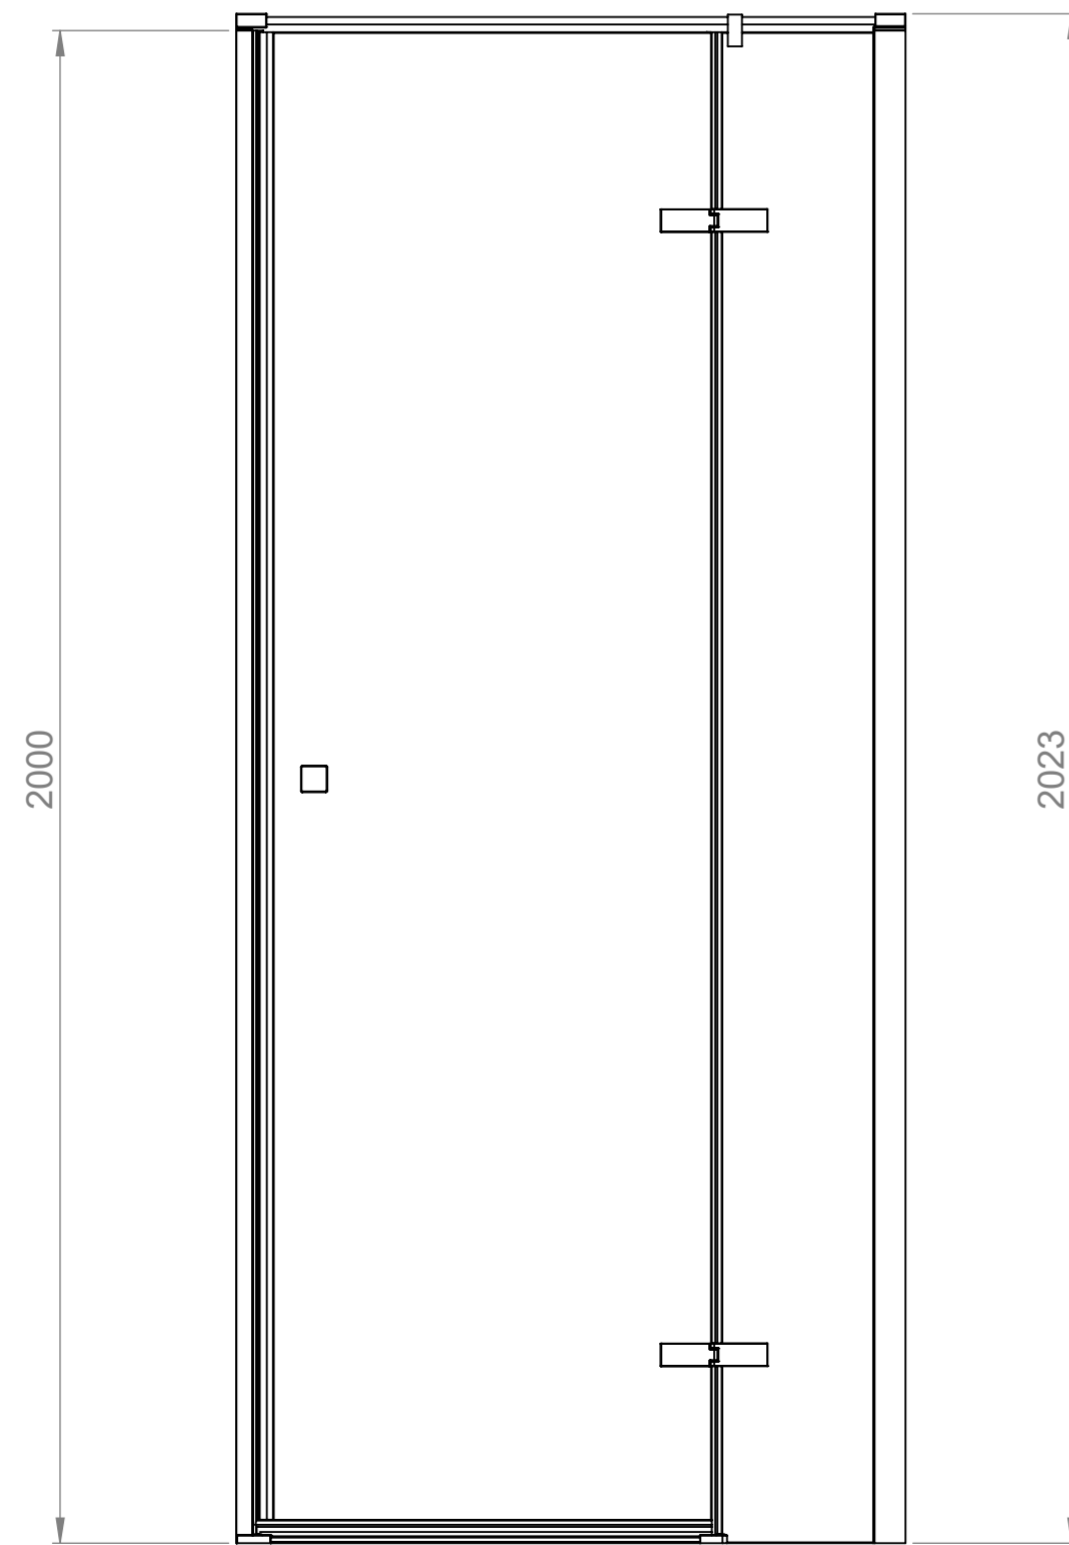

Art. No. FEN1480AQU - 6200584

- 800mm LH Hinge Door

Glass thickness 8mm
Easy-clean glass coating
Wall profile adjustment 20mm

TOP VIEW - OPENING
SPACE REQUIREMENTS

FRONT VIEW

EXTERIOR VIEW

Art. No. FEN1481AQU - 6200607

900mm LH Hinge Door

Glass thickness 8mm
Easy-clean glass coating
Wall profile adjustment 20mm

TOP VIEW - OPENING
SPACE REQUIREMENTS

FRONT VIEW

EXTERIOR VIEW

TOP VIEW - OPENING
SPACE REQUIREMENTS

AQUALOX
BATHROOM DESIGN

Art. No. FEN1616AQU - 800 RH Hinge Door

*Glass thickness 8mm
Easy-clean glass coating
Wall profile adjustment 20mm*

FRONT VIEW

EXTERIOR VIEW

TOP VIEW - OPENING
SPACE REQUIREMENTS

AQUALOX
BATHROOM DESIGN

Art. No. FEN1617AQU - 6200614
900mm RH Hinge Door

Glass thickness 8mm
Easy-clean glass coating
Wall profile adjustment 20mm

FRONT VIEW

EXTERIOR VIEW