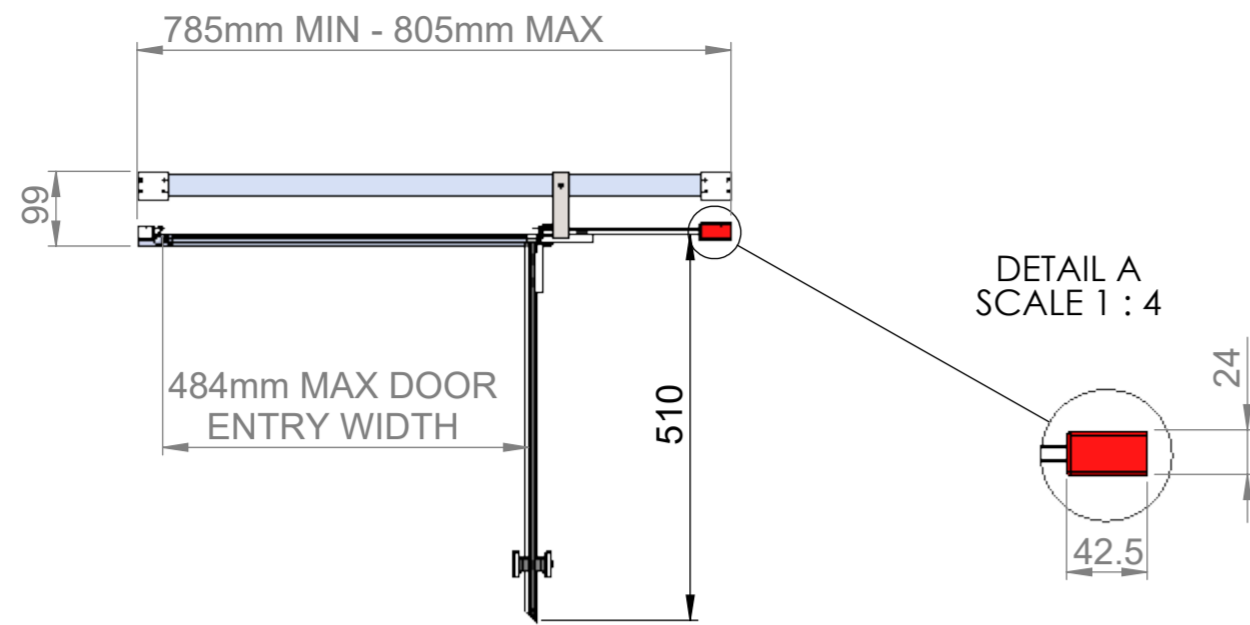

Art. No. FEN1480AQU - 6200584

- 800mm LH Hinge Door

Glass thickness 8mm
Easy-clean glass coating
Wall profile adjustment 20mm

TOP VIEW - OPENING
SPACE REQUIREMENTS

FRONT VIEW

EXTERIOR VIEW

Art. No. FEN1481AQU - 6200607

900mm LH Hinge Door

Glass thickness 8mm
Easy-clean glass coating
Wall profile adjustment 20mm

TOP VIEW - OPENING
SPACE REQUIREMENTS

FRONT VIEW

EXTERIOR VIEW

TOP VIEW - OPENING
SPACE REQUIREMENTS

AQUALOX
BATHROOM DESIGN

Art. No. FEN1616AQU - 800 RH Hinge Door

*Glass thickness 8mm
Easy-clean glass coating
Wall profile adjustment 20mm*

FRONT VIEW

EXTERIOR VIEW

TOP VIEW - OPENING
SPACE REQUIREMENTS

AQUALOX
BATHROOM DESIGN

Art. No. FEN1617AQU - 6200614
900mm RH Hinge Door

Glass thickness 8mm
Easy-clean glass coating
Wall profile adjustment 20mm

FRONT VIEW

EXTERIOR VIEW