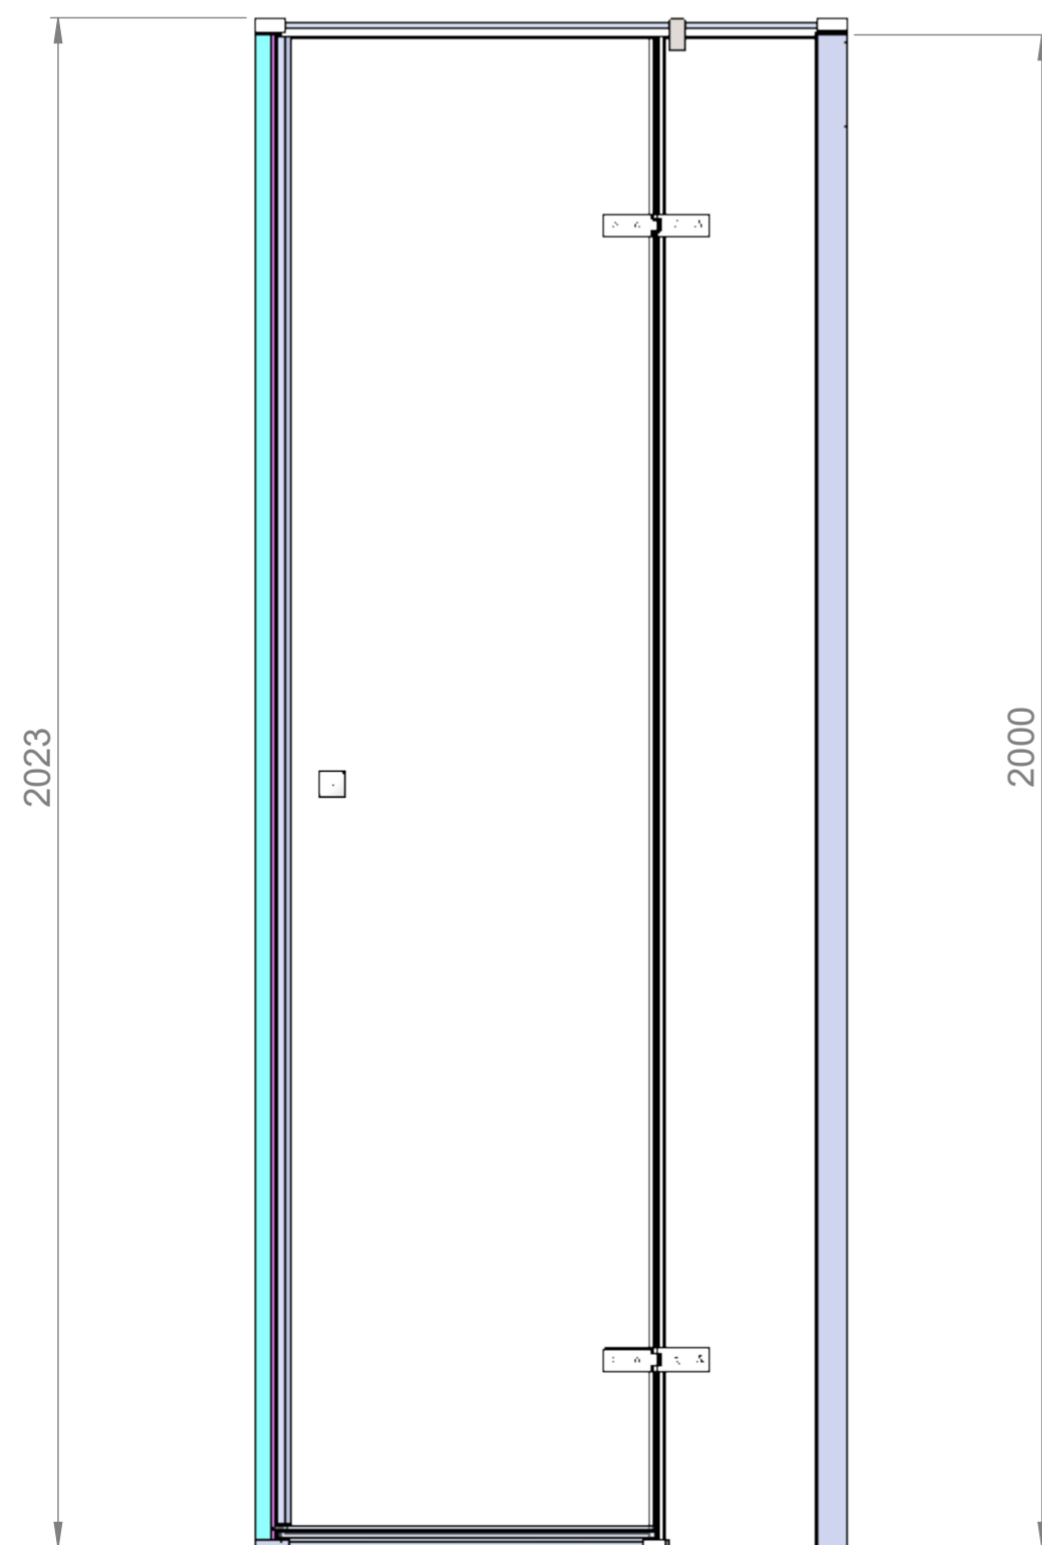

Art. No. FEN1480AQU - 6200584

- 800mm LH Hinge Door

Glass thickness 8mm
Easy-clean glass coating
Wall profile adjustment 20mm

TOP VIEW - OPENING
SPACE REQUIREMENTS

FRONT VIEW

EXTERIOR VIEW

Art. No. FEN1481AQU - 6200607

900mm LH Hinge Door

Glass thickness 8mm
Easy-clean glass coating
Wall profile adjustment 20mm

TOP VIEW - OPENING
SPACE REQUIREMENTS

FRONT VIEW

EXTERIOR VIEW

TOP VIEW - OPENING
SPACE REQUIREMENTS

AQUALOX
BATHROOM DESIGN

Art. No. FEN1616AQU - 800 RH Hinge Door

*Glass thickness 8mm
Easy-clean glass coating
Wall profile adjustment 20mm*

FRONT VIEW

EXTERIOR VIEW

TOP VIEW - OPENING
SPACE REQUIREMENTS

AQUALOX
BATHROOM DESIGN

Art. No. FEN1617AQU - 6200614
900mm RH Hinge Door

Glass thickness 8mm
Easy-clean glass coating
Wall profile adjustment 20mm

FRONT VIEW

EXTERIOR VIEW