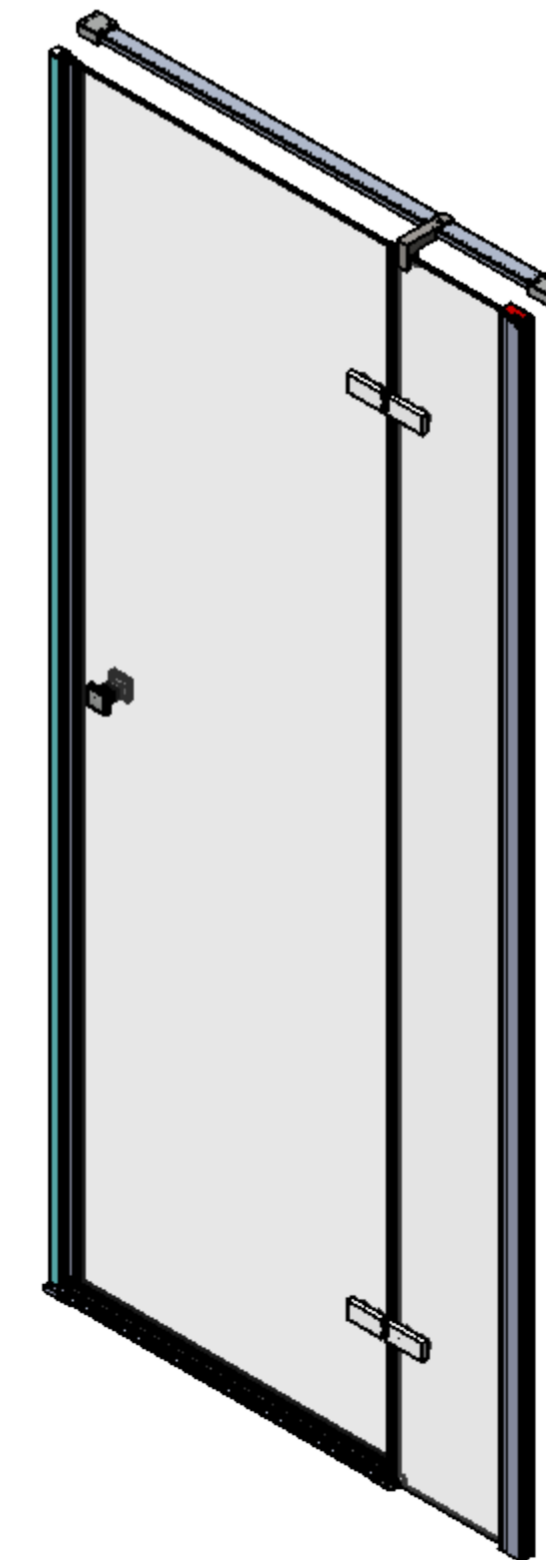

Art. No. FEN1480AQU - 6200584

- 800mm LH Hinge Door

Glass thickness 8mm
Easy-clean glass coating
Wall profile adjustment 20mm

TOP VIEW - OPENING
SPACE REQUIREMENTS

FRONT VIEW

EXTERIOR VIEW

Art. No. FEN1481AQU - 6200607

900mm LH Hinge Door

Glass thickness 8mm
Easy-clean glass coating
Wall profile adjustment 20mm

TOP VIEW - OPENING
SPACE REQUIREMENTS

FRONT VIEW

EXTERIOR VIEW

TOP VIEW - OPENING
SPACE REQUIREMENTS

AQUALOX
BATHROOM DESIGN

Art. No. FEN1616AQU - 800 RH Hinge Door

*Glass thickness 8mm
Easy-clean glass coating
Wall profile adjustment 20mm*

FRONT VIEW

EXTERIOR VIEW

TOP VIEW - OPENING
SPACE REQUIREMENTS

AQUALOX
BATHROOM DESIGN

Art. No. FEN1617AQU - 6200614
900mm RH Hinge Door

Glass thickness 8mm
Easy-clean glass coating
Wall profile adjustment 20mm

FRONT VIEW

EXTERIOR VIEW