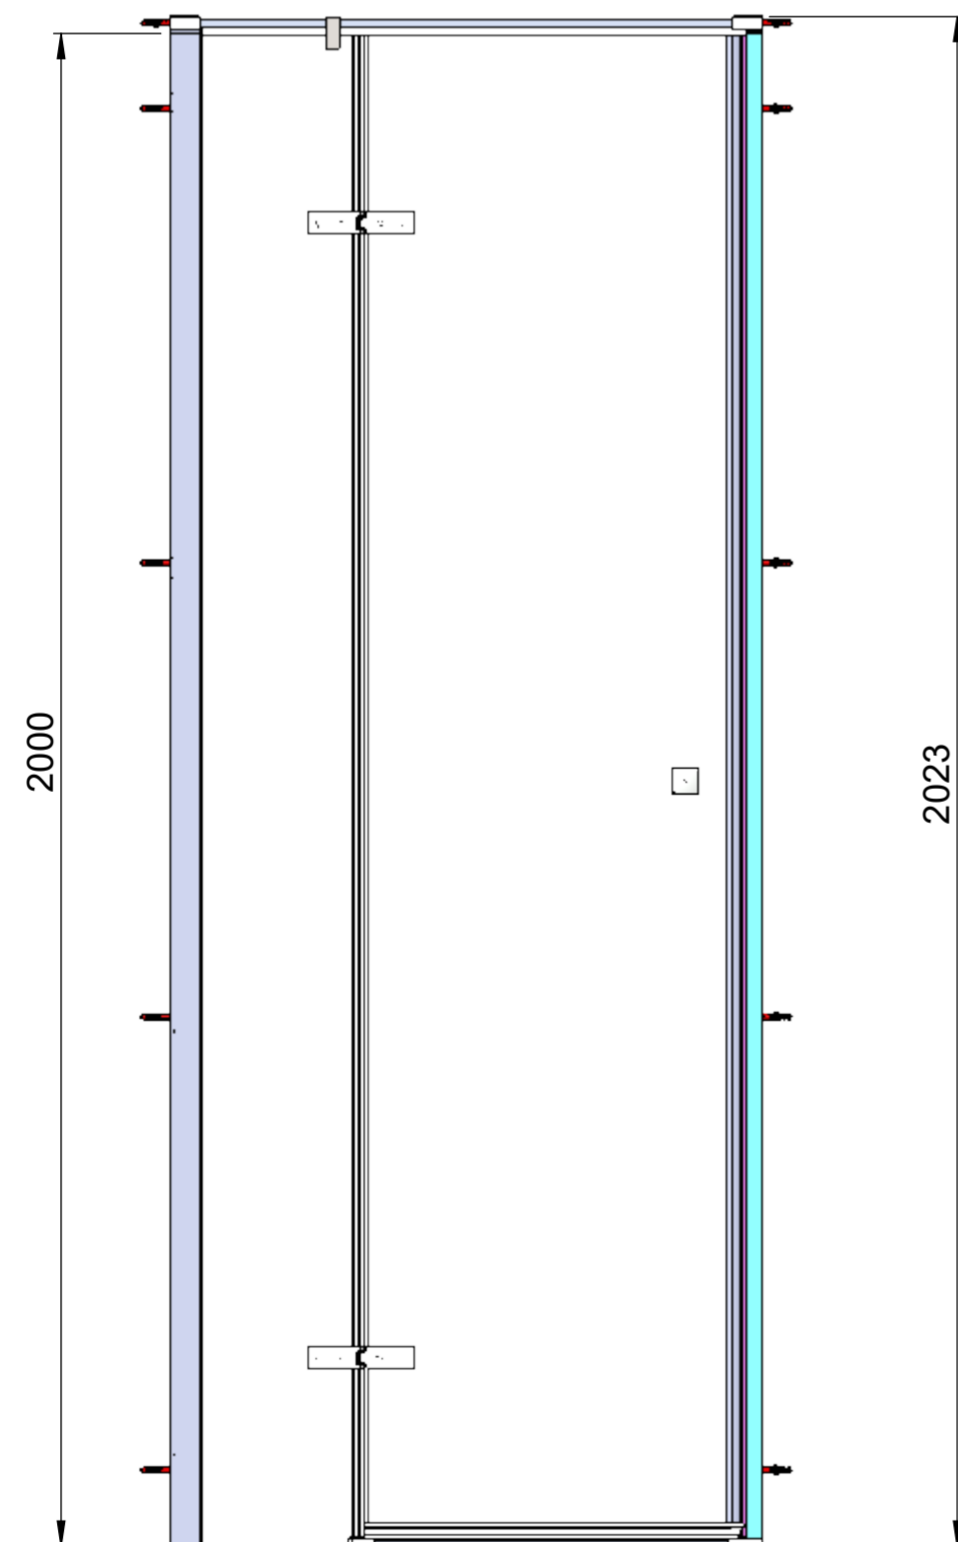

Art. No. FEN1480AQU - 6200584

- 800mm LH Hinge Door

Glass thickness 8mm
Easy-clean glass coating
Wall profile adjustment 20mm

TOP VIEW - OPENING
SPACE REQUIREMENTS

FRONT VIEW

EXTERIOR VIEW

Art. No. FEN1481AQU - 6200607

900mm LH Hinge Door

Glass thickness 8mm
Easy-clean glass coating
Wall profile adjustment 20mm

TOP VIEW - OPENING
SPACE REQUIREMENTS

FRONT VIEW

EXTERIOR VIEW

TOP VIEW - OPENING
SPACE REQUIREMENTS

AQUALOX
BATHROOM DESIGN

Art. No. FEN1616AQU - 800 RH Hinge Door

*Glass thickness 8mm
Easy-clean glass coating
Wall profile adjustment 20mm*

FRONT VIEW

EXTERIOR VIEW

TOP VIEW - OPENING
SPACE REQUIREMENTS

AQUALOX
BATHROOM DESIGN

Art. No. FEN1617AQU - 6200614
900mm RH Hinge Door

Glass thickness 8mm
Easy-clean glass coating
Wall profile adjustment 20mm

FRONT VIEW

EXTERIOR VIEW