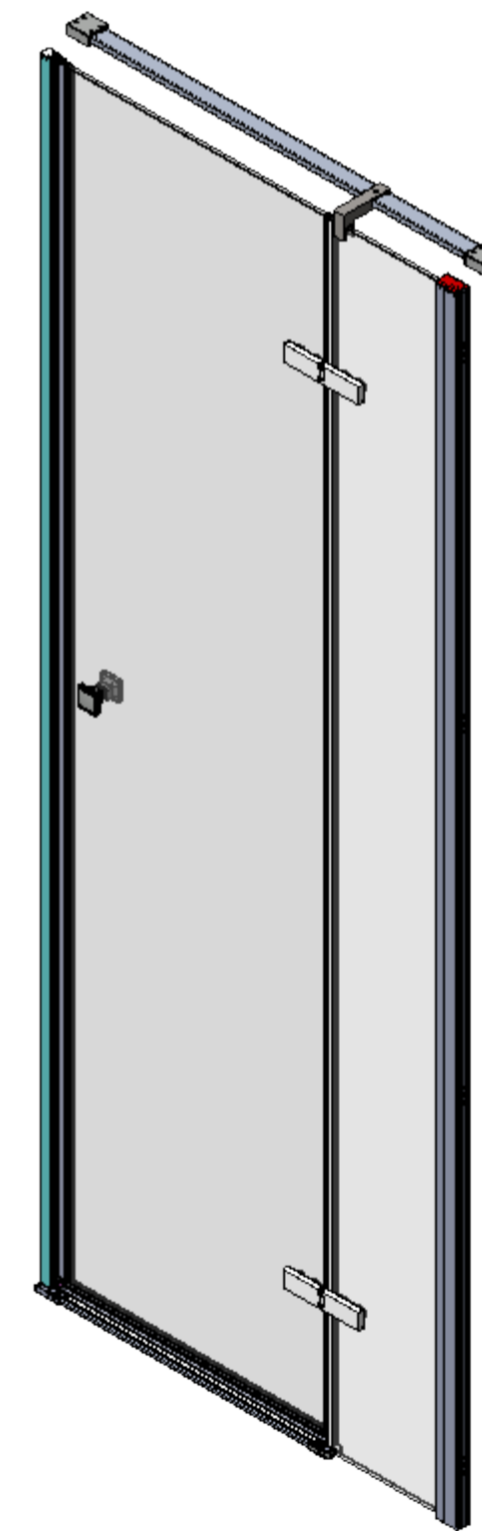

Art. No. FEN1480AQU - 6200584

- 800mm LH Hinge Door

Glass thickness 8mm
Easy-clean glass coating
Wall profile adjustment 20mm

TOP VIEW - OPENING
SPACE REQUIREMENTS

FRONT VIEW

EXTERIOR VIEW

Art. No. FEN1481AQU - 6200607

900mm LH Hinge Door

Glass thickness 8mm
Easy-clean glass coating
Wall profile adjustment 20mm

TOP VIEW - OPENING
SPACE REQUIREMENTS

FRONT VIEW

EXTERIOR VIEW

TOP VIEW - OPENING
SPACE REQUIREMENTS

AQUALOX
BATHROOM DESIGN

Art. No. FEN1616AQU - 800 RH Hinge Door

*Glass thickness 8mm
Easy-clean glass coating
Wall profile adjustment 20mm*

FRONT VIEW

EXTERIOR VIEW

TOP VIEW - OPENING
SPACE REQUIREMENTS

AQUALOX
BATHROOM DESIGN

Art. No. FEN1617AQU - 6200614
900mm RH Hinge Door

Glass thickness 8mm
Easy-clean glass coating
Wall profile adjustment 20mm

FRONT VIEW

EXTERIOR VIEW