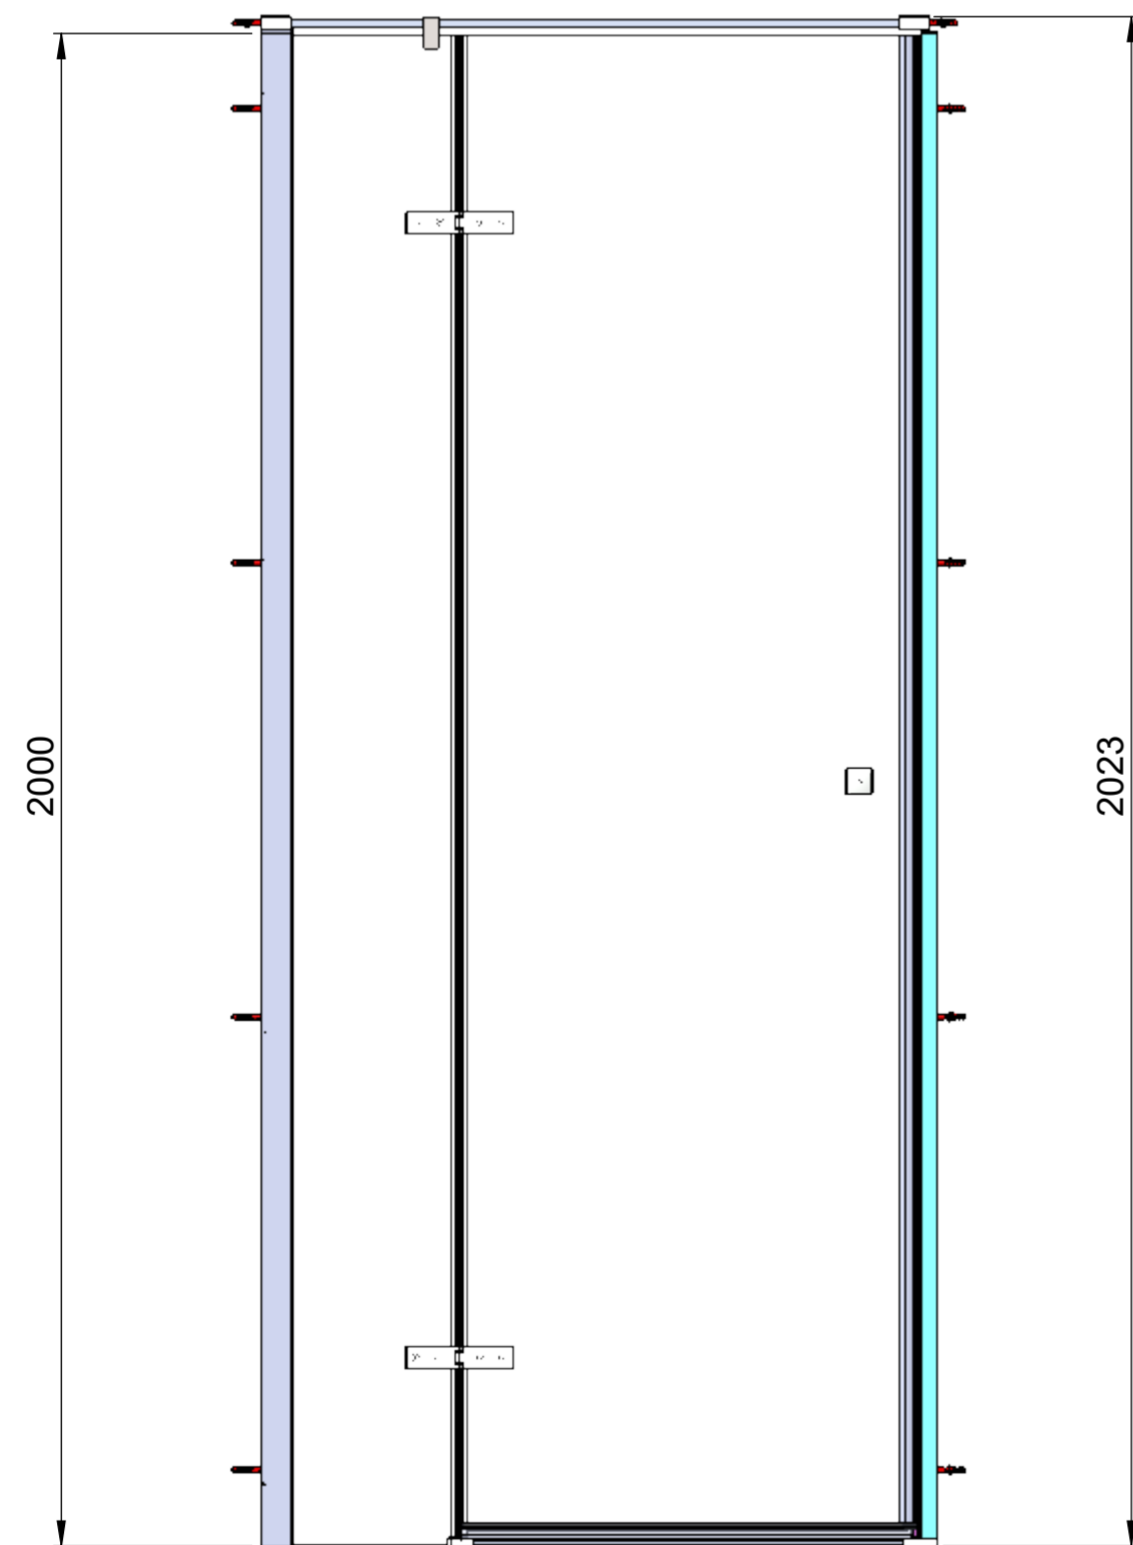

Art. No. FEN1480AQU - 6200584

- 800mm LH Hinge Door

Glass thickness 8mm
Easy-clean glass coating
Wall profile adjustment 20mm

TOP VIEW - OPENING
SPACE REQUIREMENTS

FRONT VIEW

EXTERIOR VIEW

Art. No. FEN1481AQU - 6200607

900mm LH Hinge Door

Glass thickness 8mm
Easy-clean glass coating
Wall profile adjustment 20mm

TOP VIEW - OPENING
SPACE REQUIREMENTS

FRONT VIEW

EXTERIOR VIEW

TOP VIEW - OPENING
SPACE REQUIREMENTS

AQUALOX
BATHROOM DESIGN

Art. No. FEN1616AQU - 800 RH Hinge Door

*Glass thickness 8mm
Easy-clean glass coating
Wall profile adjustment 20mm*

FRONT VIEW

EXTERIOR VIEW

TOP VIEW - OPENING
SPACE REQUIREMENTS

AQUALOX
BATHROOM DESIGN

Art. No. FEN1617AQU - 6200614
900mm RH Hinge Door

Glass thickness 8mm
Easy-clean glass coating
Wall profile adjustment 20mm

FRONT VIEW

EXTERIOR VIEW