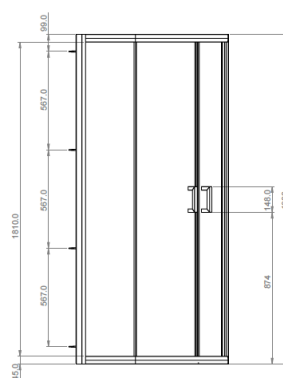

Description:

The framed Edge 6 pivot door shower enclosure range is available in a number of sizes fitting widths of 760mm - 900mm. With 6mm toughened safety glass, and polished silver profiles and chrome handles the range is a beautiful complement to modern bathroom design.

Description:

The framed Edge 6 bifold door shower enclosure range is available in a number of sizes fitting widths of 760 - 900mm. With 6mm toughened safety glass, and polished silver profiles and chrome handles the range is a beautiful complement to modern bathroom design.

12 year guarantee

Quick release bearings

Code	Glass	Door Type	Width	Height	Entry Width	Fixed Panel	Adjustment	Frame Type	Finish	Weight
1193798	6mm	Quadrant	800x800	1900mm	415mm	190mm	770-790mm	Framed	Polished Silver	39Kg
1193799	6mm	Quadrant	900x900	1900mm	534mm	290mm	870-890mm	Framed	Polished Silver	44Kg

Description:

The framed Edge 6 quadrant shower enclosure range is available in a number of sizes fitting widths of 800mm to 1200mm.

With 6mm toughened safety glass, and polished silver frames and chrome handles the range is a beautiful complement to modern bathroom design.