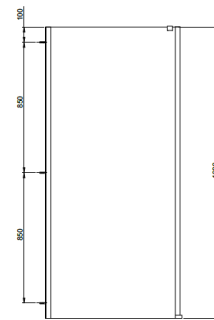

Description:

The framed Edge 6 pivot door shower enclosure range is available in a number of sizes fitting widths of 760mm - 900mm. With 6mm toughened safety glass, and polished silver profiles and chrome handles the range is a beautiful complement to modern bathroom design.

Chrome design handle

12 year guarantee

Code	Glass	Door Type	Width	Height	Entry Width	Adjustment	Frame Type	Finish	Weight
1193812	6mm	Bi-Fold	760mm	1900mm	508mm	724-764mm	Framed	Polished Silver	26Kg
1193814	6mm	Bi-Fold	800mm	1900mm	560mm	764-804mm	Framed	Polished Silver	27Kg
1193796	6mm	Bi-Fold	900mm	1900mm	652mm	864-904mm	Framed	Polished Silver	30Kg

Description:

The framed Edge 6 bifold door shower enclosure range is available in a number of sizes fitting widths of 760 - 900mm. With 6mm toughened safety glass, and polished silver profiles and chrome handles the range is a beautiful complement to modern bathroom design.