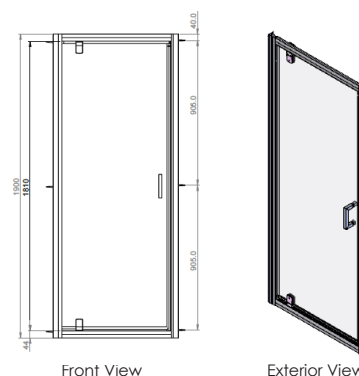

Chrome design handle

12 year guarantee

Code	Glass	Door Type	Width	Height	Entry Width	Adjustment	Frame Type	Finish	Weight
1193813	6mm	Pivot	760mm	1900mm	519mm	724-764mm	Framed	Polished Silver	24Kg
1193797	6mm	Pivot	800mm	1900mm	555mm	764-804mm	Framed	Polished Silver	25Kg
1193800	6mm	Pivot	900mm	1900mm	555mm	864-904mm	Framed	Polished Silver	28Kg

Description:

The framed Edge 6 pivot door shower enclosure range is available in a number of sizes fitting widths of 760mm - 900mm. With 6mm toughened safety glass, and polished silver profiles and chrome handles the range is a beautiful complement to modern bathroom design.