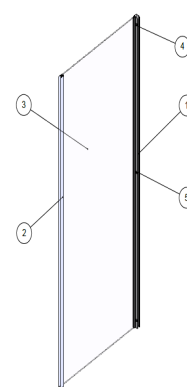

Exterior View

All dimensions are approximate and subject to normal variation. Although every effort is made not to change the above product specification, Aqualux reserve the right to do so without prior notification if necessary.