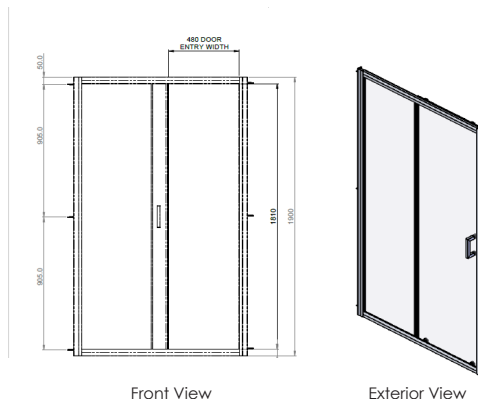

AQUALUX
Est. 1979

EDGE 6 SLIDING DOOR

Key features:

6mm toughened safety glass

1900mm height

20mm adjustment

Reversible

Aquaglean Anticalc coating

Chrome design handle

12 year guarantee

Quick release bearings

Code	Glass	Door Type	Width	Height	Entry Width	Fixed Panel	Adjustment	Frame Type	Finish	Weight
1193803	6mm	Sliding	1000mm	1900mm	380mm	383mm	965 - 1005mm	Framed	Polished Silver	31Kg
1193804	6mm	Sliding	1200mm	1900mm	480mm	483mm	1165-1205mm	Framed	Polished Silver	37Kg
1193805	6mm	Sliding	1400mm	1900mm	580mm	583mm	1365-1405mm	Framed	Polished Silver	43Kg
1193806	6mm	Sliding	1600mm	1900mm	580mm	783mm	1565-1605mm	Framed	Polished Silver	49Kg
1193807	6mm	Sliding	1700mm	1900mm	580mm	883mm	1665-1705mm	Framed	Polished Silver	52Kg

Description:

The framed Edge 6 sliding door shower enclosure range is available in a number of sizes fitting widths of 1000mm - 1700mm. With 6mm toughened safety glass, and polished silver profiles and chrome handles the range is a beautiful complement to modern bathroom design.

Description:

The Edge 6 side panel for the sliding door is available in a number of sizes fitting width of 700mm - 900mm. With 6mm toughened safety glass, and polished silver profiles and chrome handles the range is a beautiful complement to modern bathroom design.