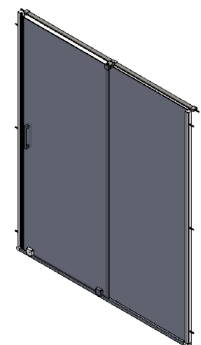

Exterior View

All dimensions are approximate and subject to normal variation. Although every effort is made not to change the above product specification, Aqualux reserve the right to do so without prior notification if necessary.