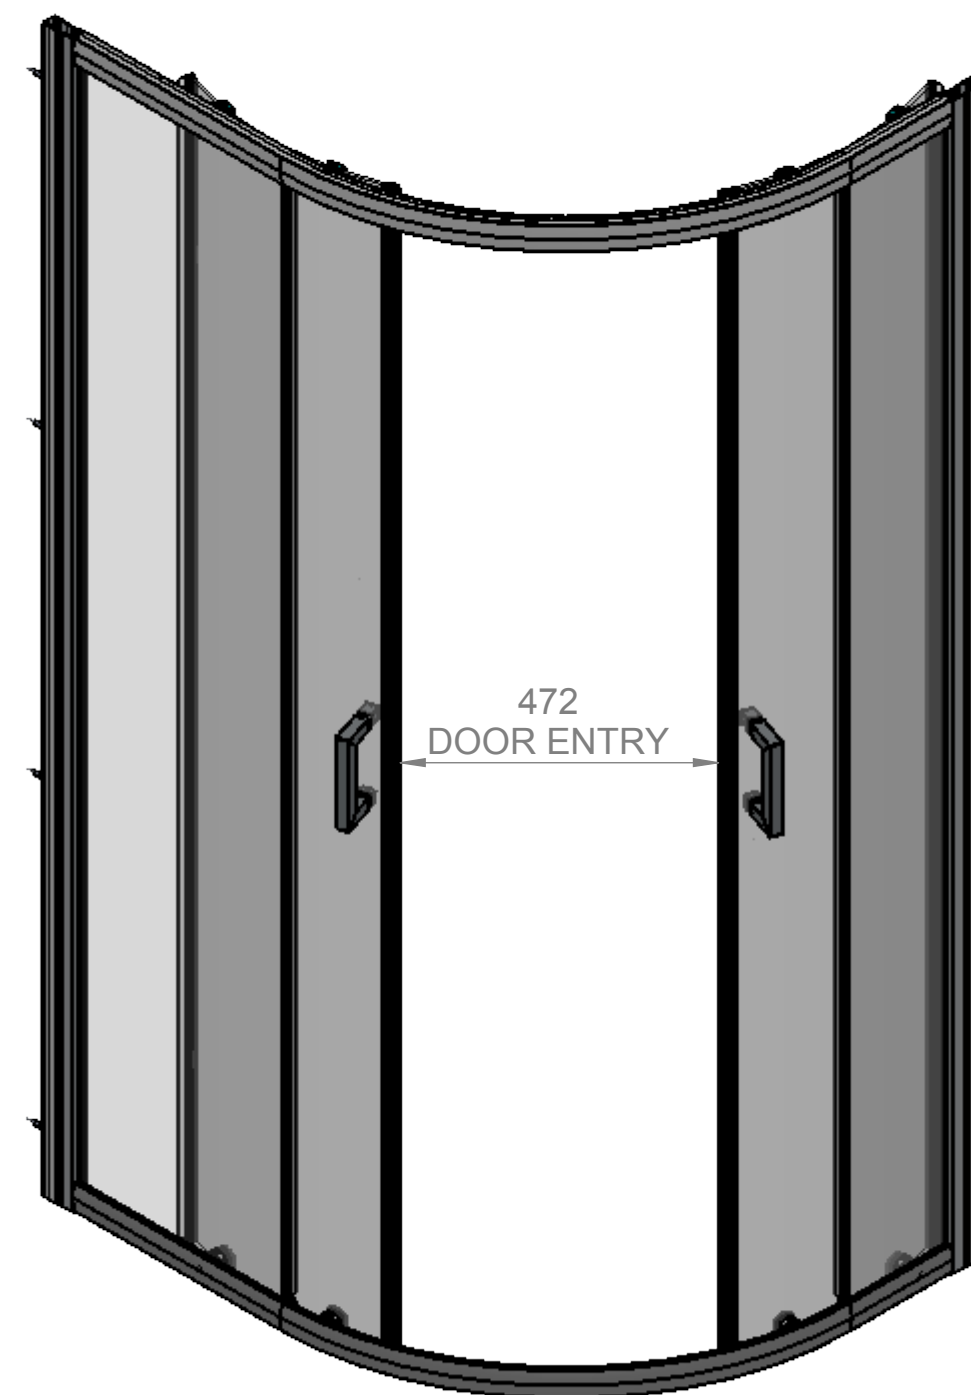

AQUALOX

BATHROOM DESIGN

Art. No. 1193801 - 1000x800 Offset Quad

Glass thickness 6mm
Anti-Calc glass coating
Wall profile adjustment 20mm per profile
Reversible for right and left hand

EXTERIOR VIEW

AQUALOX

BATHROOM DESIGN

Art. No. 1193802 - 1200x800 Offset Quad

Glass thickness 6mm
Anti-Calc glass coating
Wall profile adjustment 20mm per profile
Reversible for right and left hand

TOP VIEW - OPENING
SPACE REQUIREMENTS

FRONT VIEW

EXTERIOR VIEW