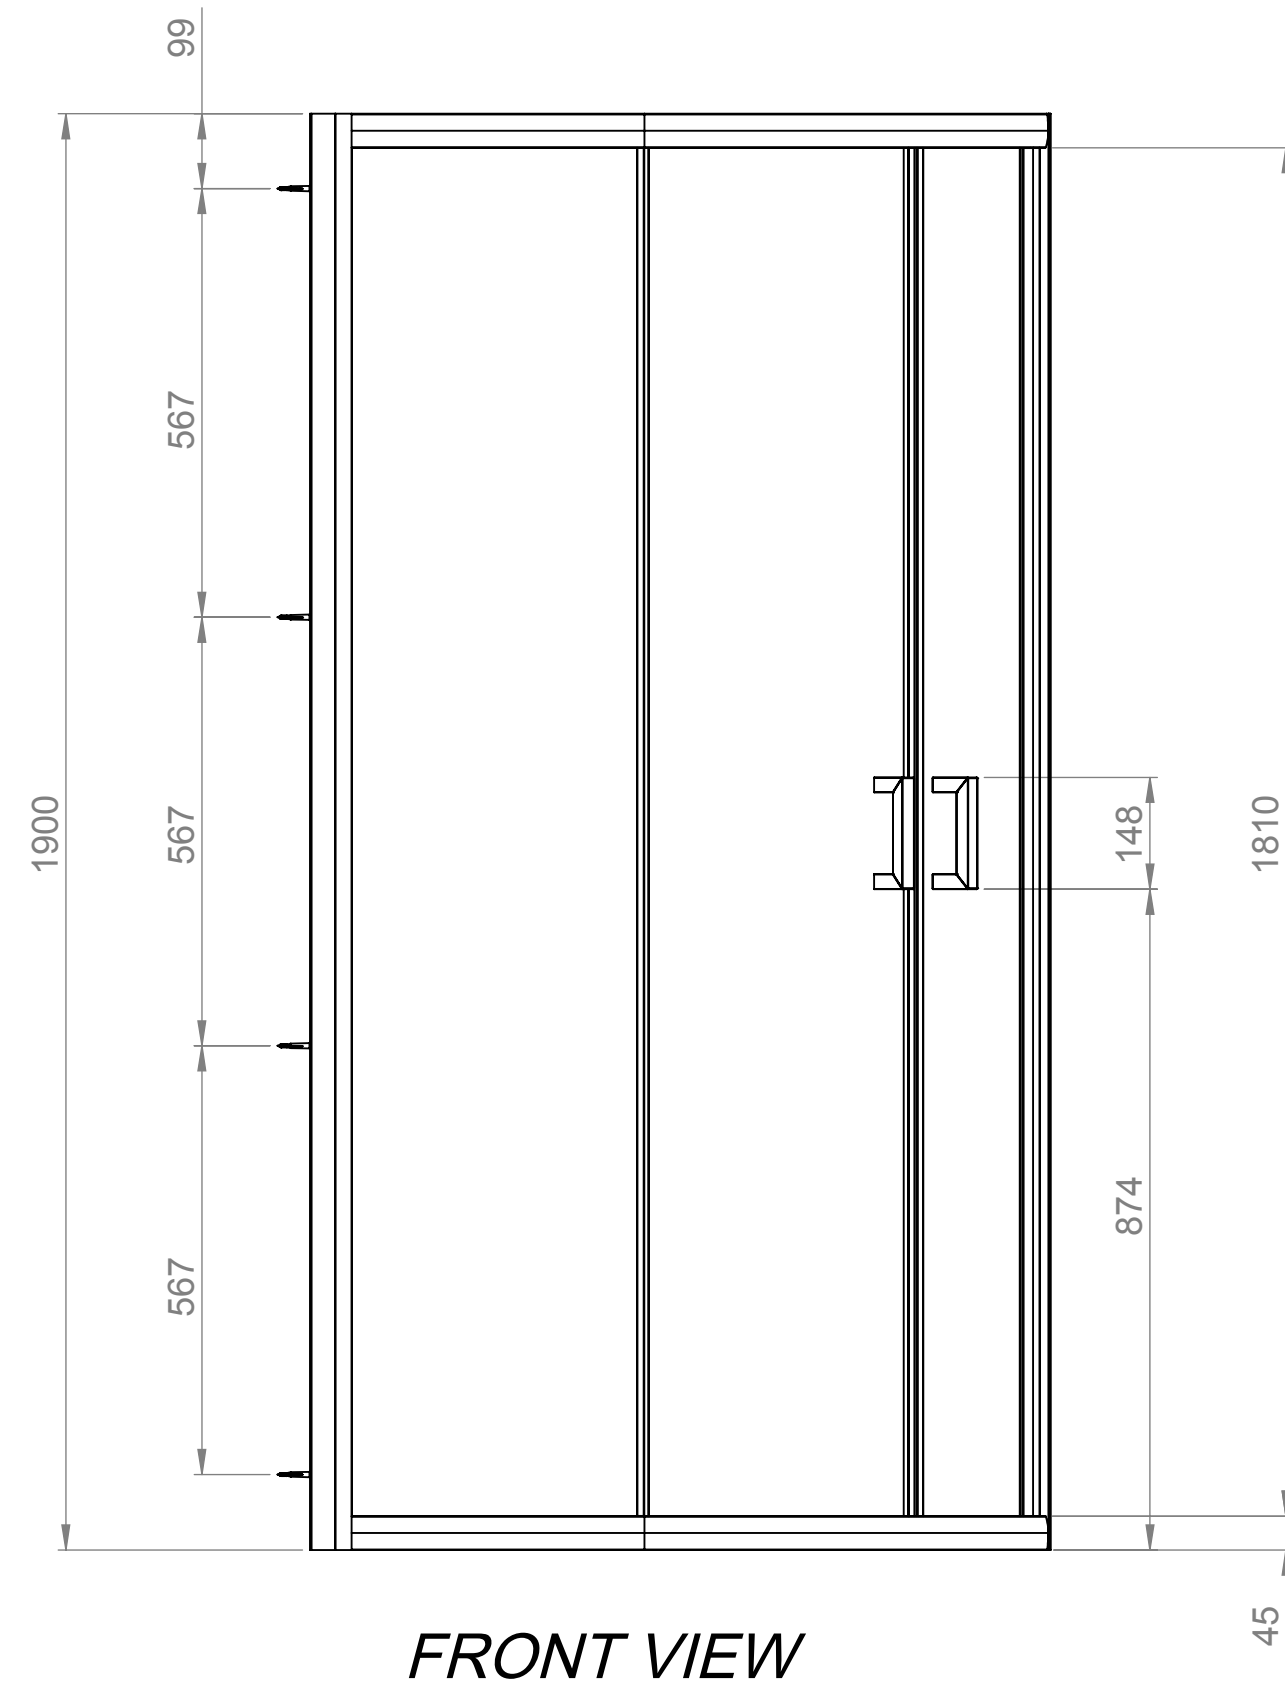

AQUALOX

BATHROOM DESIGN

Art. No. 1193801 - 1000x800 Offset Quad

Glass thickness 6mm
Anti-Calc glass coating
Wall profile adjustment 20mm per profile
Reversible for right and left hand

EXTERIOR VIEW

AQUALOX

BATHROOM DESIGN

Art. No. 1193802 - 1200x800 Offset Quad

Glass thickness 6mm
Anti-Calc glass coating
Wall profile adjustment 20mm per profile
Reversible for right and left hand

TOP VIEW - OPENING
SPACE REQUIREMENTS

FRONT VIEW

EXTERIOR VIEW