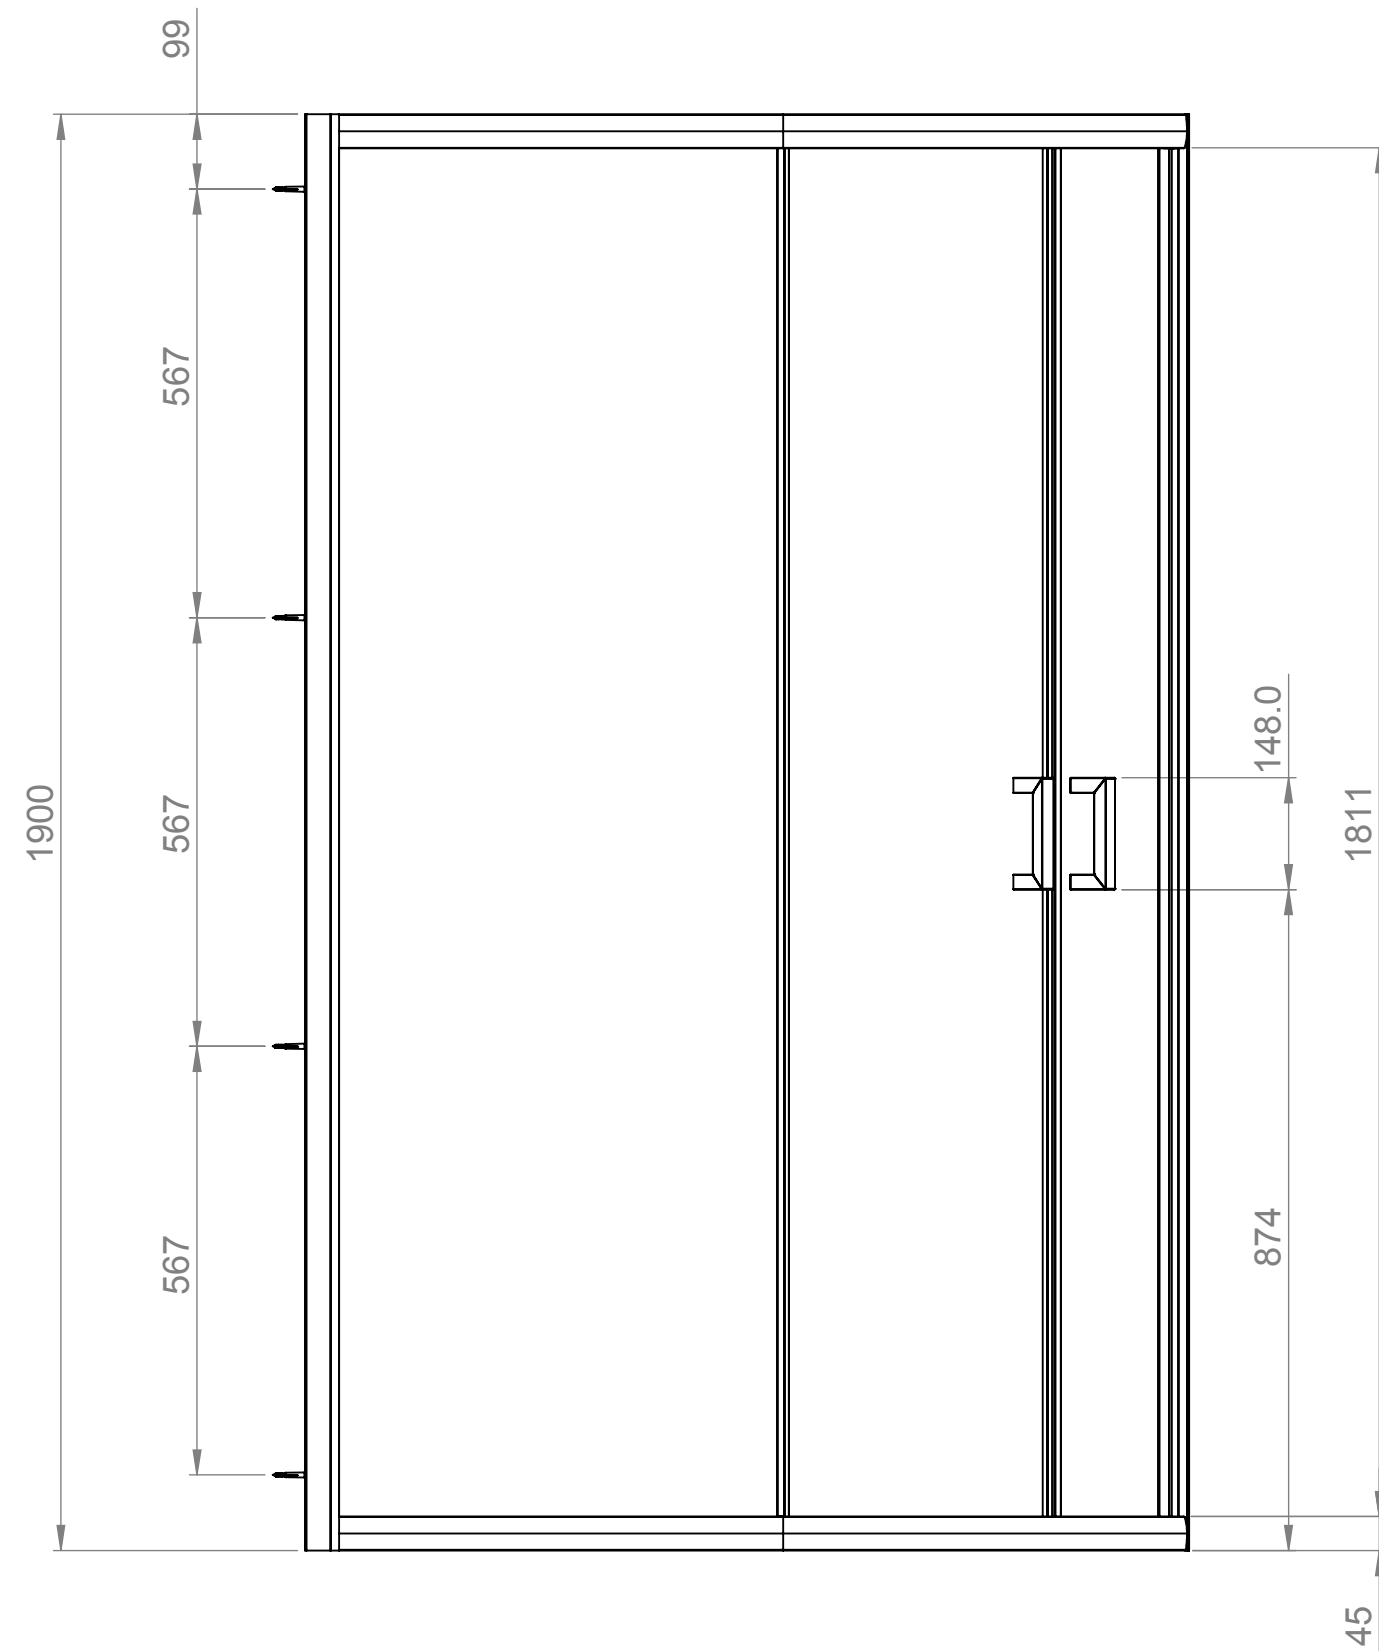

AQUALOX

BATHROOM DESIGN

Art. No. 1193801 - 1000x800 Offset Quad

Glass thickness 6mm
Anti-Calc glass coating
Wall profile adjustment 20mm per profile
Reversible for right and left hand

EXTERIOR VIEW

AQUALOX

BATHROOM DESIGN

Art. No. 1193802 - 1200x800 Offset Quad

Glass thickness 6mm
Anti-Calc glass coating
Wall profile adjustment 20mm per profile
Reversible for right and left hand

TOP VIEW - OPENING
SPACE REQUIREMENTS

FRONT VIEW

EXTERIOR VIEW