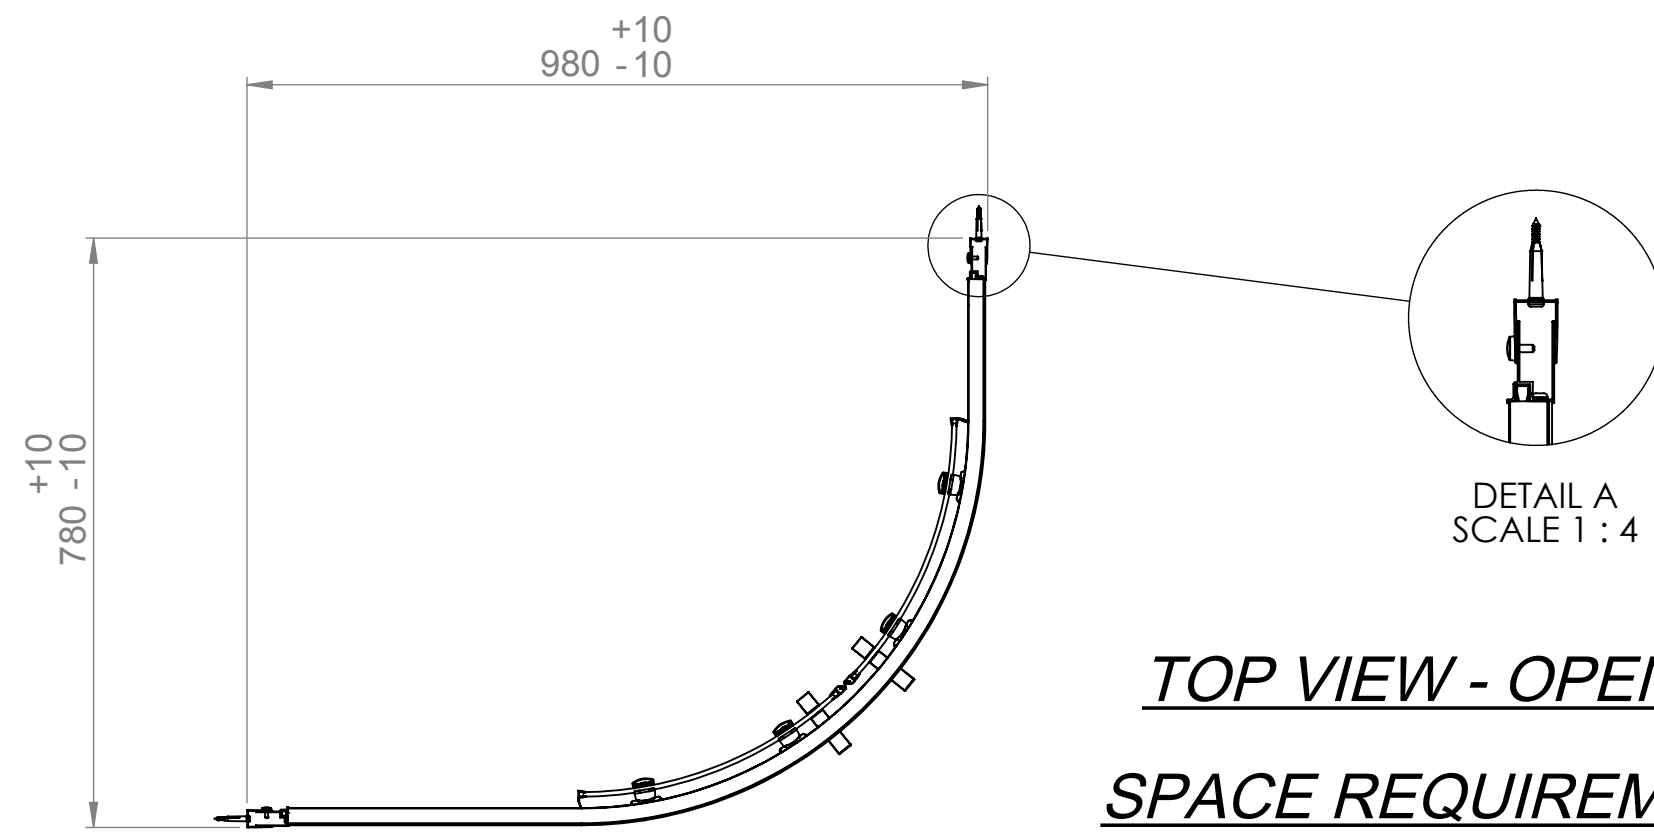

AQUALOX

BATHROOM DESIGN

Art. No. 1193801 - 1000x800 Offset Quad

Glass thickness 6mm
Anti-Calc glass coating
Wall profile adjustment 20mm per profile
Reversible for right and left hand

EXTERIOR VIEW

AQUALOX

BATHROOM DESIGN

Art. No. 1193802 - 1200x800 Offset Quad

Glass thickness 6mm
Anti-Calc glass coating
Wall profile adjustment 20mm per profile
Reversible for right and left hand

TOP VIEW - OPENING
SPACE REQUIREMENTS

FRONT VIEW

EXTERIOR VIEW