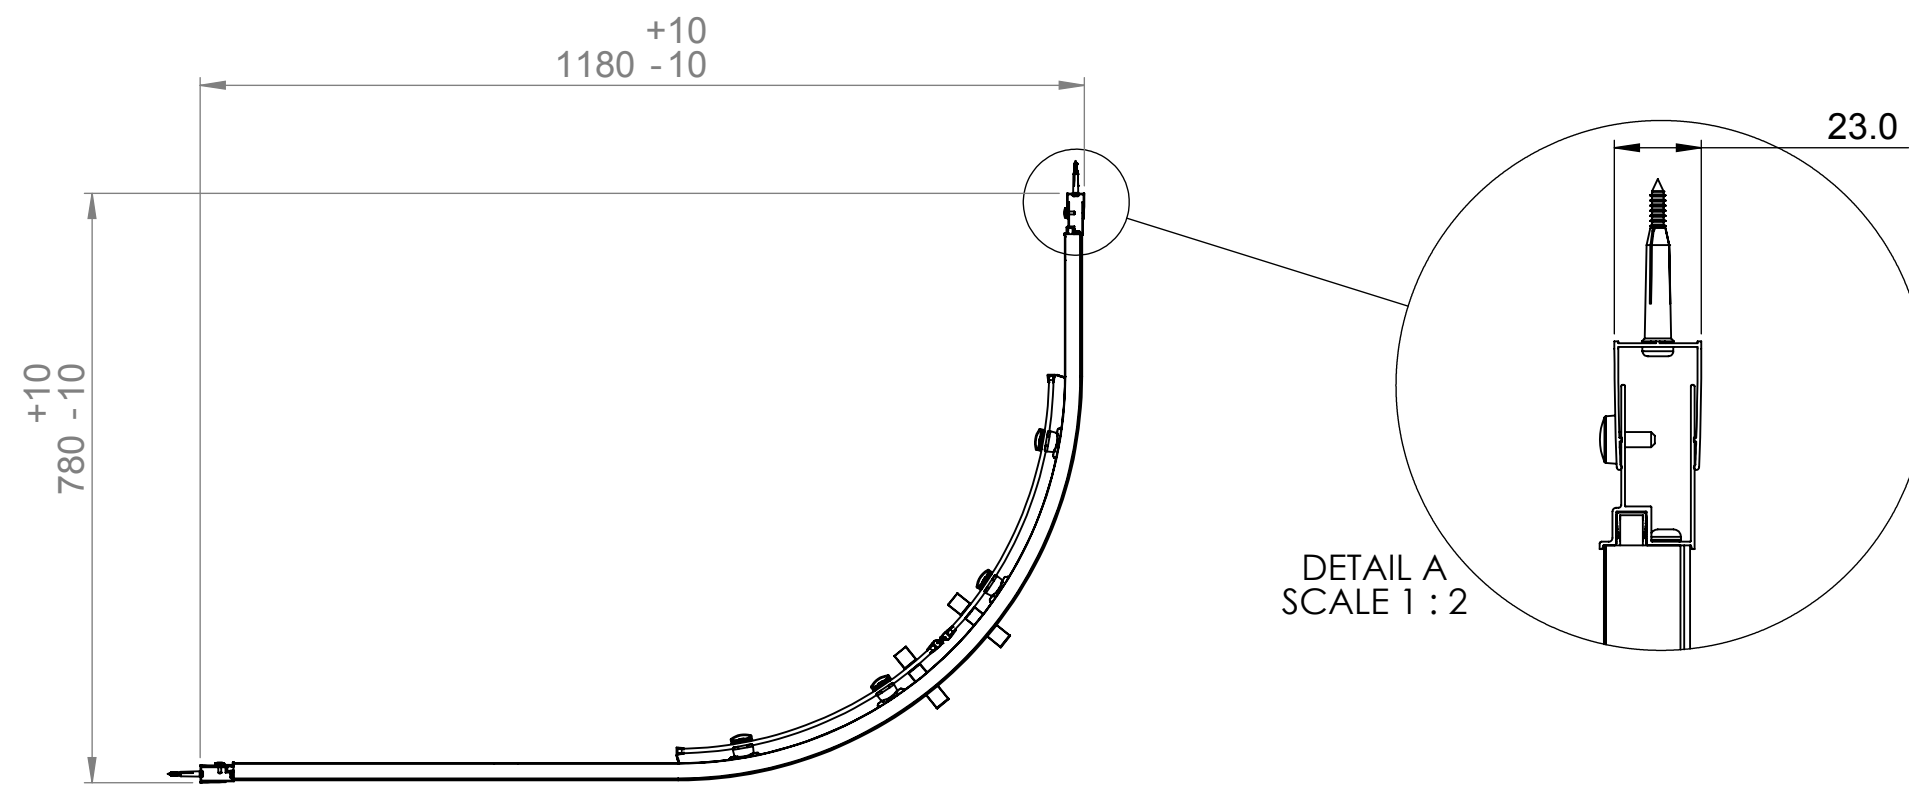

AQUALOX

BATHROOM DESIGN

Art. No. 1193801 - 1000x800 Offset Quad

Glass thickness 6mm
Anti-Calc glass coating
Wall profile adjustment 20mm per profile
Reversible for right and left hand

EXTERIOR VIEW

AQUALOX

BATHROOM DESIGN

Art. No. 1193802 - 1200x800 Offset Quad

Glass thickness 6mm
Anti-Calc glass coating
Wall profile adjustment 20mm per profile
Reversible for right and left hand

TOP VIEW - OPENING
SPACE REQUIREMENTS