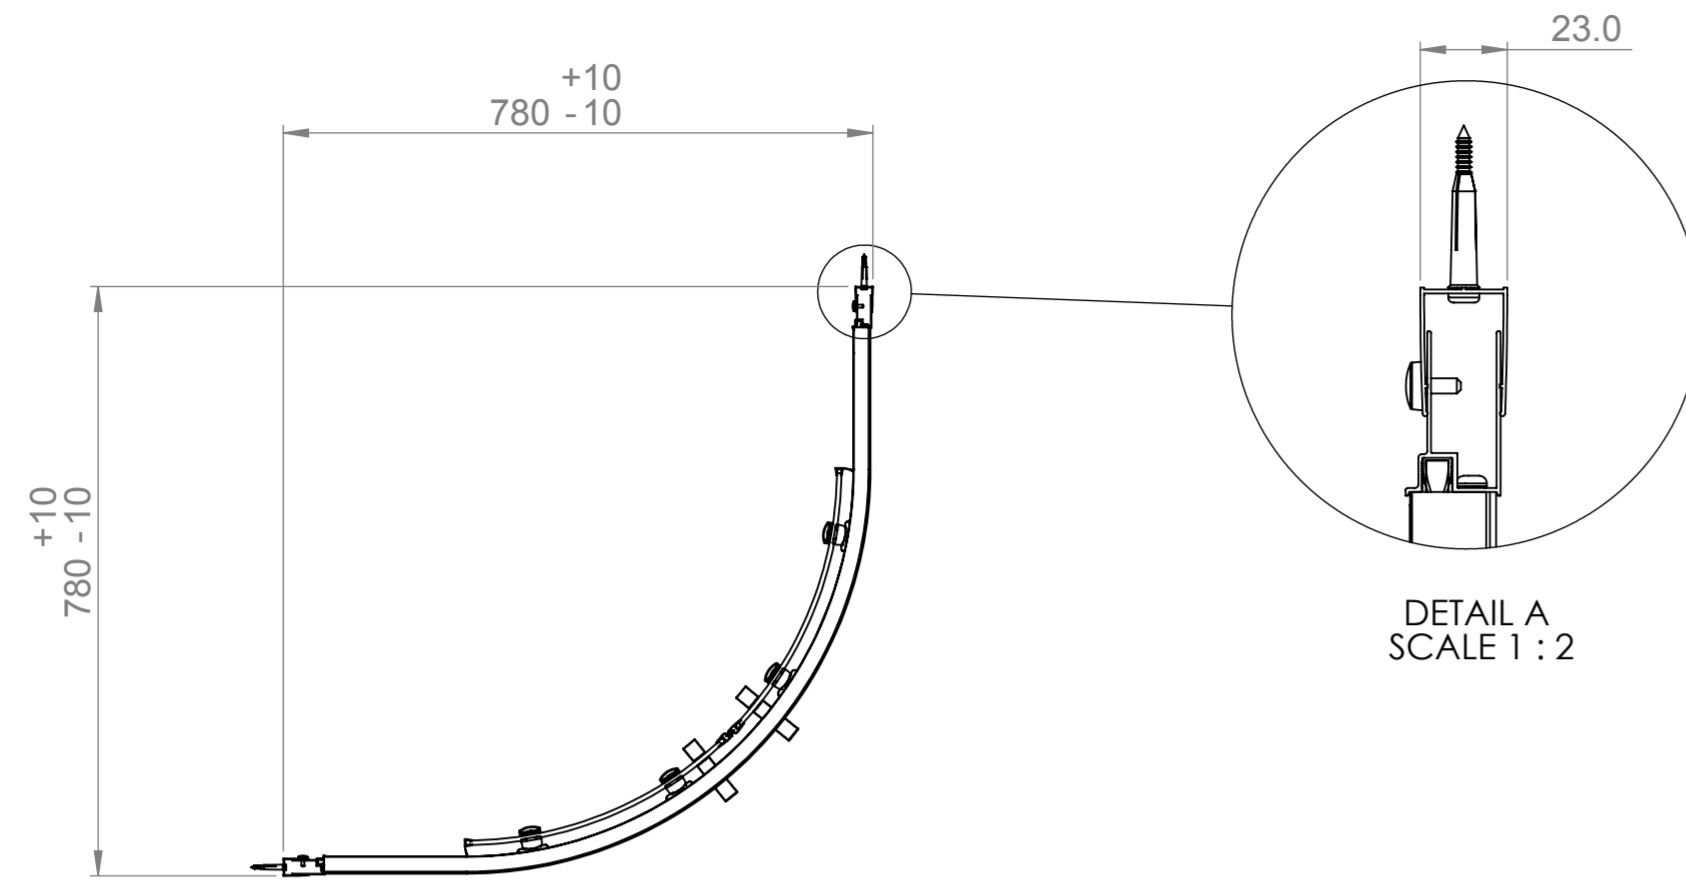

AQUALOX

BATHROOM DESIGN

Art. No. 1193798 - 800 Quad

Glass thickness 6mm
Anti-Calc glass coating
Wall profile adjustment 20mm per profile

TOP VIEW - OPENING
SPACE REQUIREMENTS

FRONT VIEW

EXTERIOR VIEW

AQUALOX

BATHROOM DESIGN

Art. No. 1193799 - 900 Quad

Glass thickness 6mm
Anti-Calc glass coating
Wall profile adjustment 20mm per profile

TOP VIEW - OPENING
SPACE REQUIREMENTS

FRONT VIEW

EXTERIOR VIEW