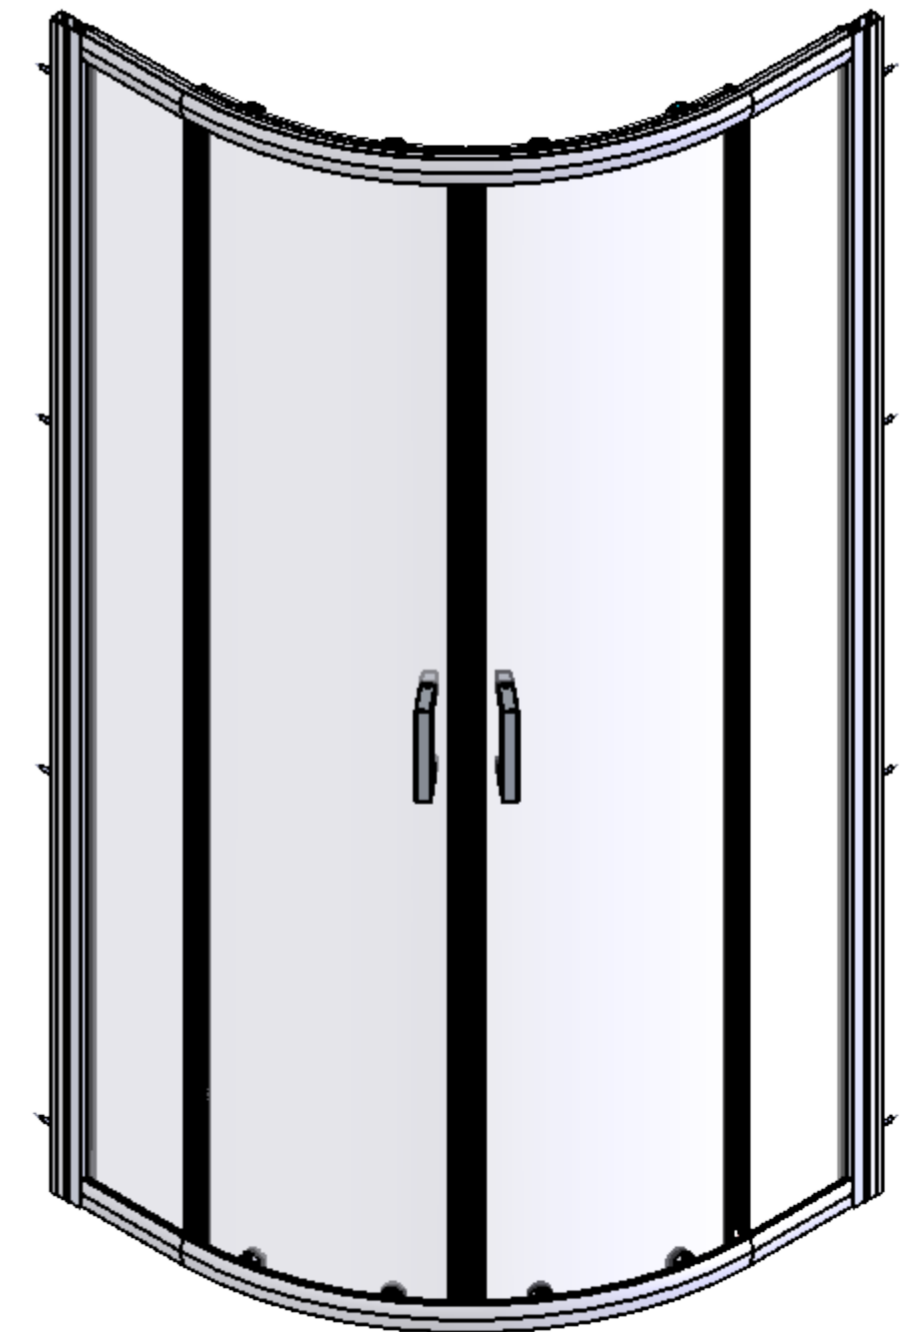

AQUALOX

BATHROOM DESIGN

Art. No. 1193798 - 800 Quad

Glass thickness 6mm
Anti-Calc glass coating
Wall profile adjustment 20mm per profile

TOP VIEW - OPENING
SPACE REQUIREMENTS

FRONT VIEW

EXTERIOR VIEW

AQUALOX

BATHROOM DESIGN

Art. No. 1193799 - 900 Quad

Glass thickness 6mm
Anti-Calc glass coating
Wall profile adjustment 20mm per profile

TOP VIEW - OPENING
SPACE REQUIREMENTS

FRONT VIEW

EXTERIOR VIEW