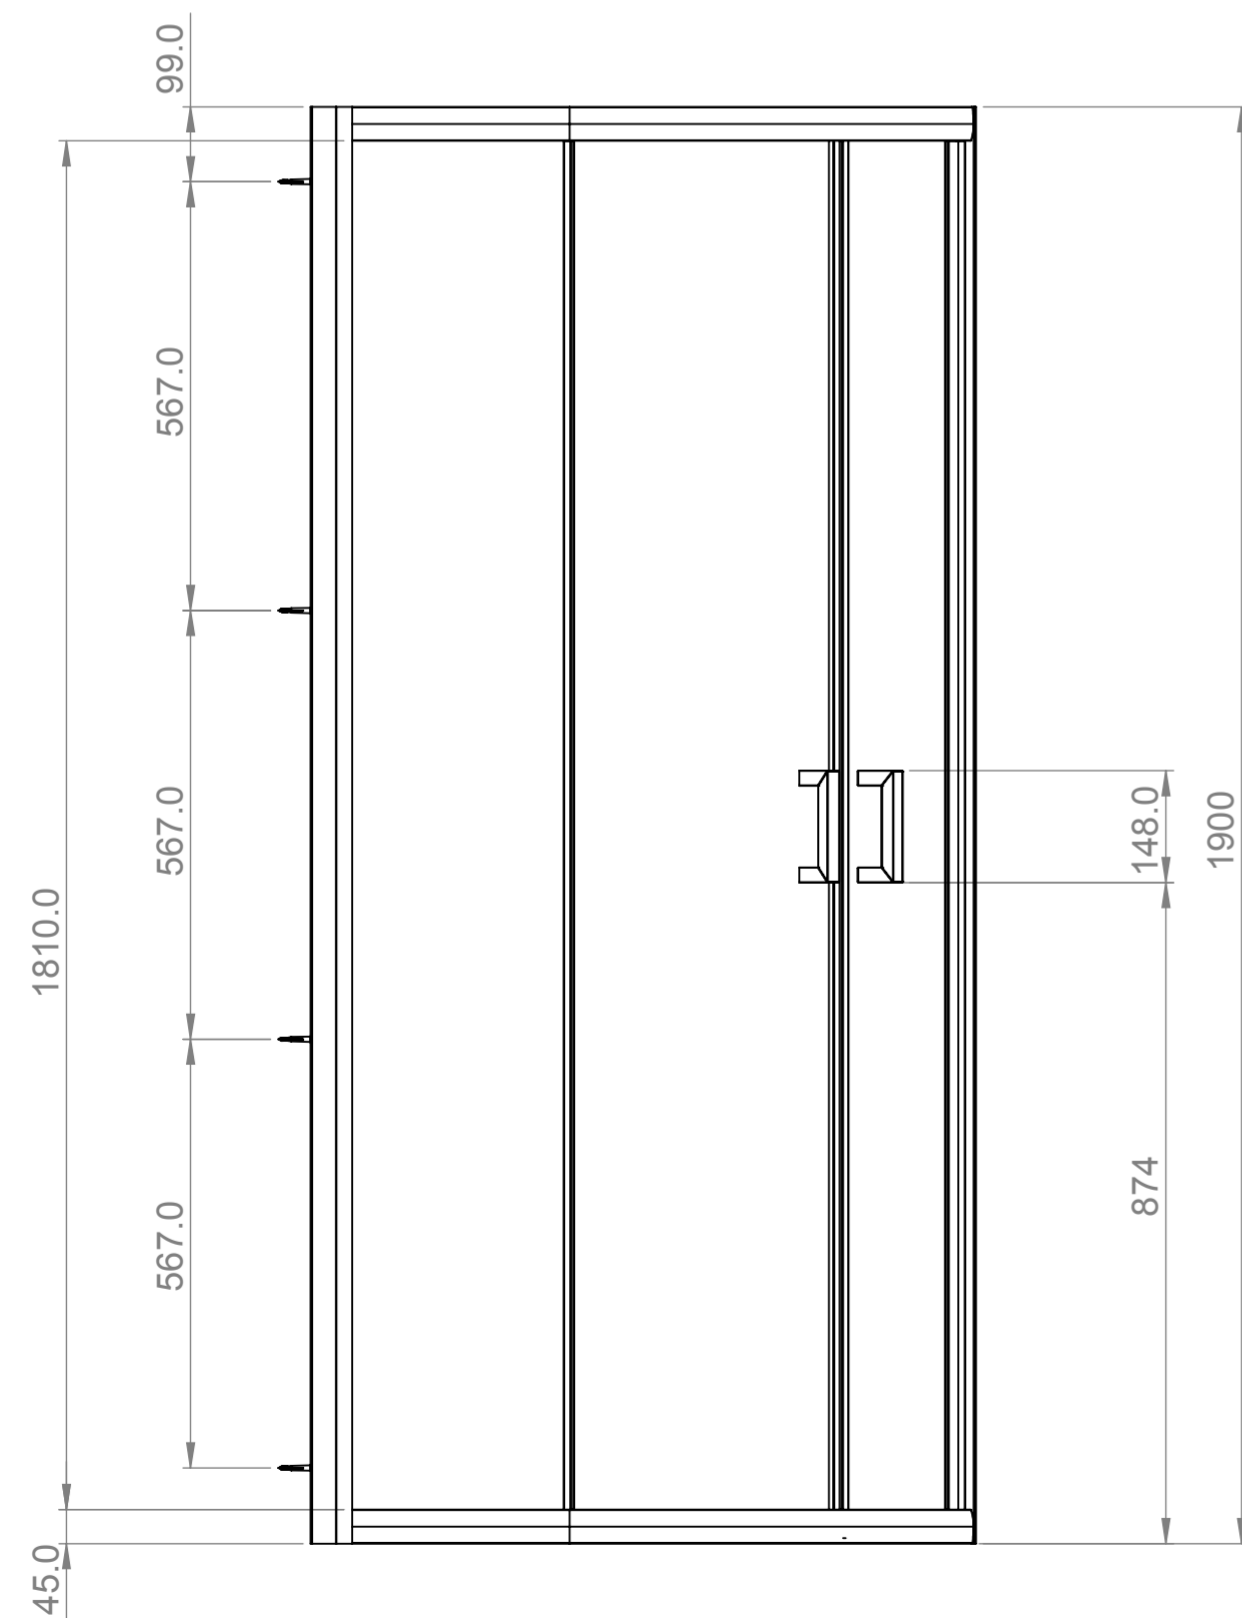

AQUALOX

BATHROOM DESIGN

Art. No. 1193798 - 800 Quad

Glass thickness 6mm
Anti-Calc glass coating
Wall profile adjustment 20mm per profile

TOP VIEW - OPENING
SPACE REQUIREMENTS

FRONT VIEW

EXTERIOR VIEW

AQUALOX

BATHROOM DESIGN

Art. No. 1193799 - 900 Quad

Glass thickness 6mm
Anti-Calc glass coating
Wall profile adjustment 20mm per profile

TOP VIEW - OPENING
SPACE REQUIREMENTS

FRONT VIEW

EXTERIOR VIEW