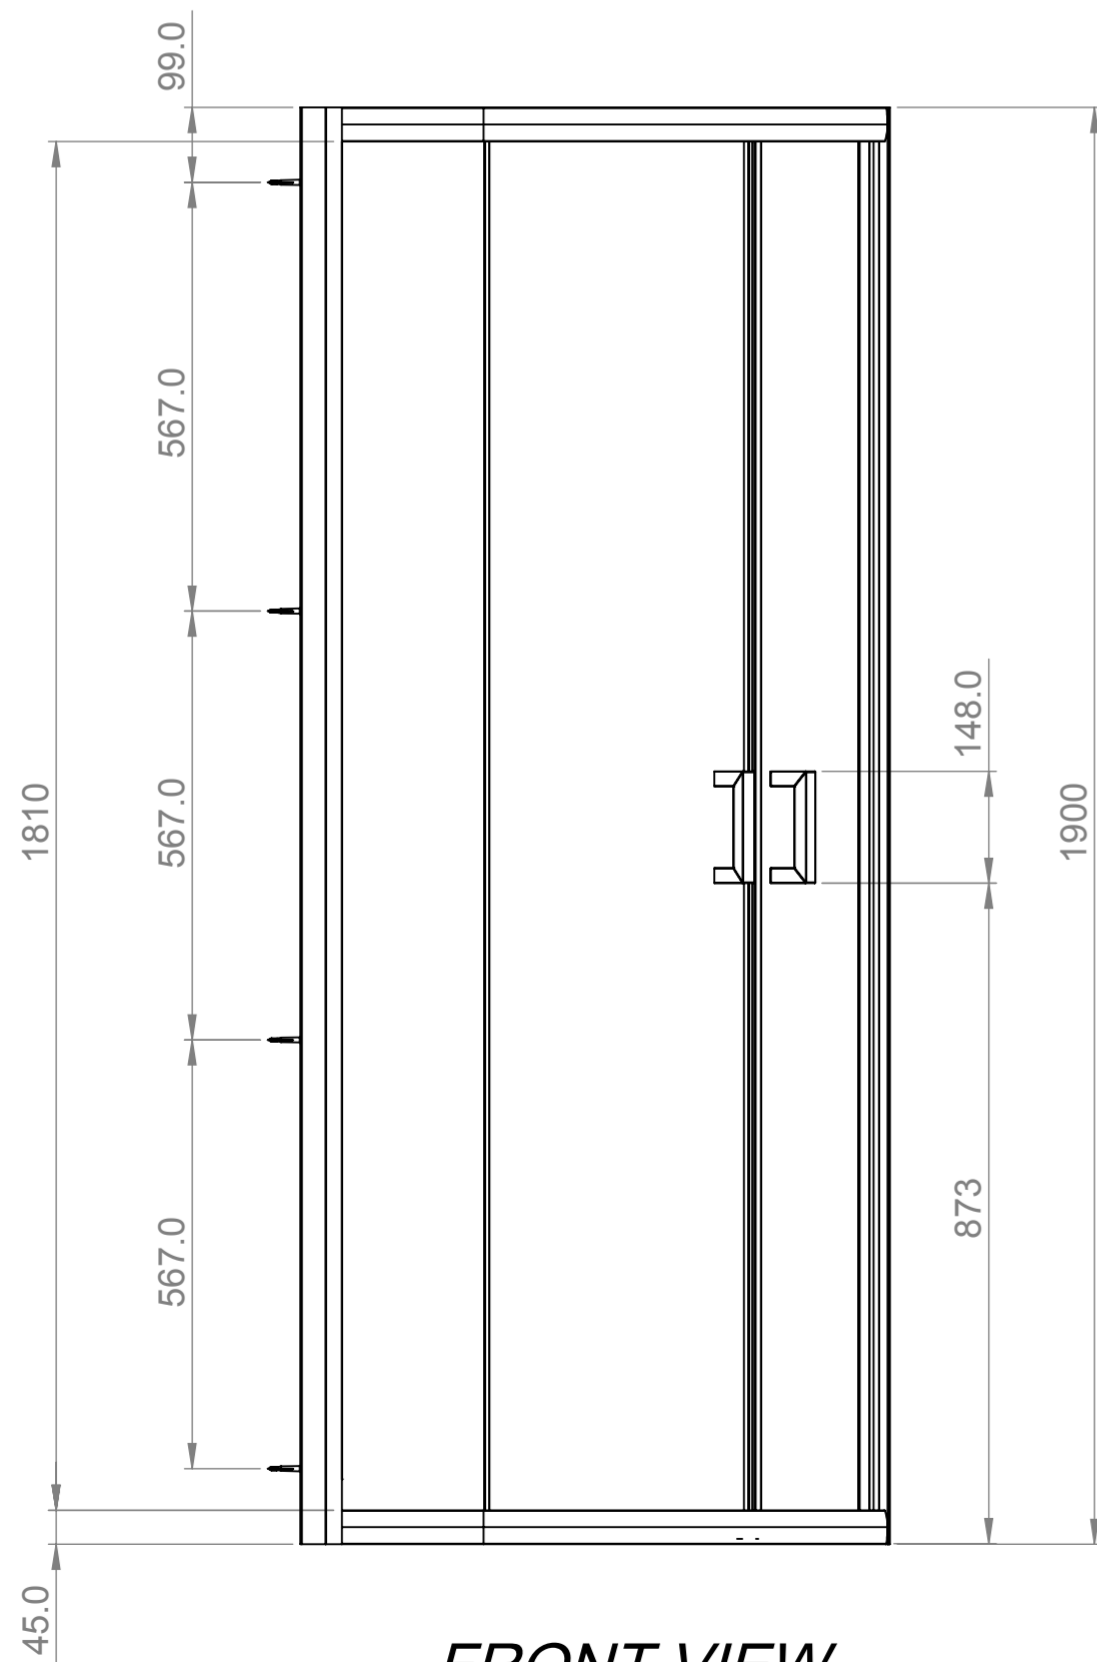

AQUALOX

BATHROOM DESIGN

Art. No. 1193798 - 800 Quad

Glass thickness 6mm
Anti-Calc glass coating
Wall profile adjustment 20mm per profile

TOP VIEW - OPENING
SPACE REQUIREMENTS

FRONT VIEW

EXTERIOR VIEW

AQUALOX

BATHROOM DESIGN

Art. No. 1193799 - 900 Quad

Glass thickness 6mm
Anti-Calc glass coating
Wall profile adjustment 20mm per profile

TOP VIEW - OPENING
SPACE REQUIREMENTS

FRONT VIEW

EXTERIOR VIEW