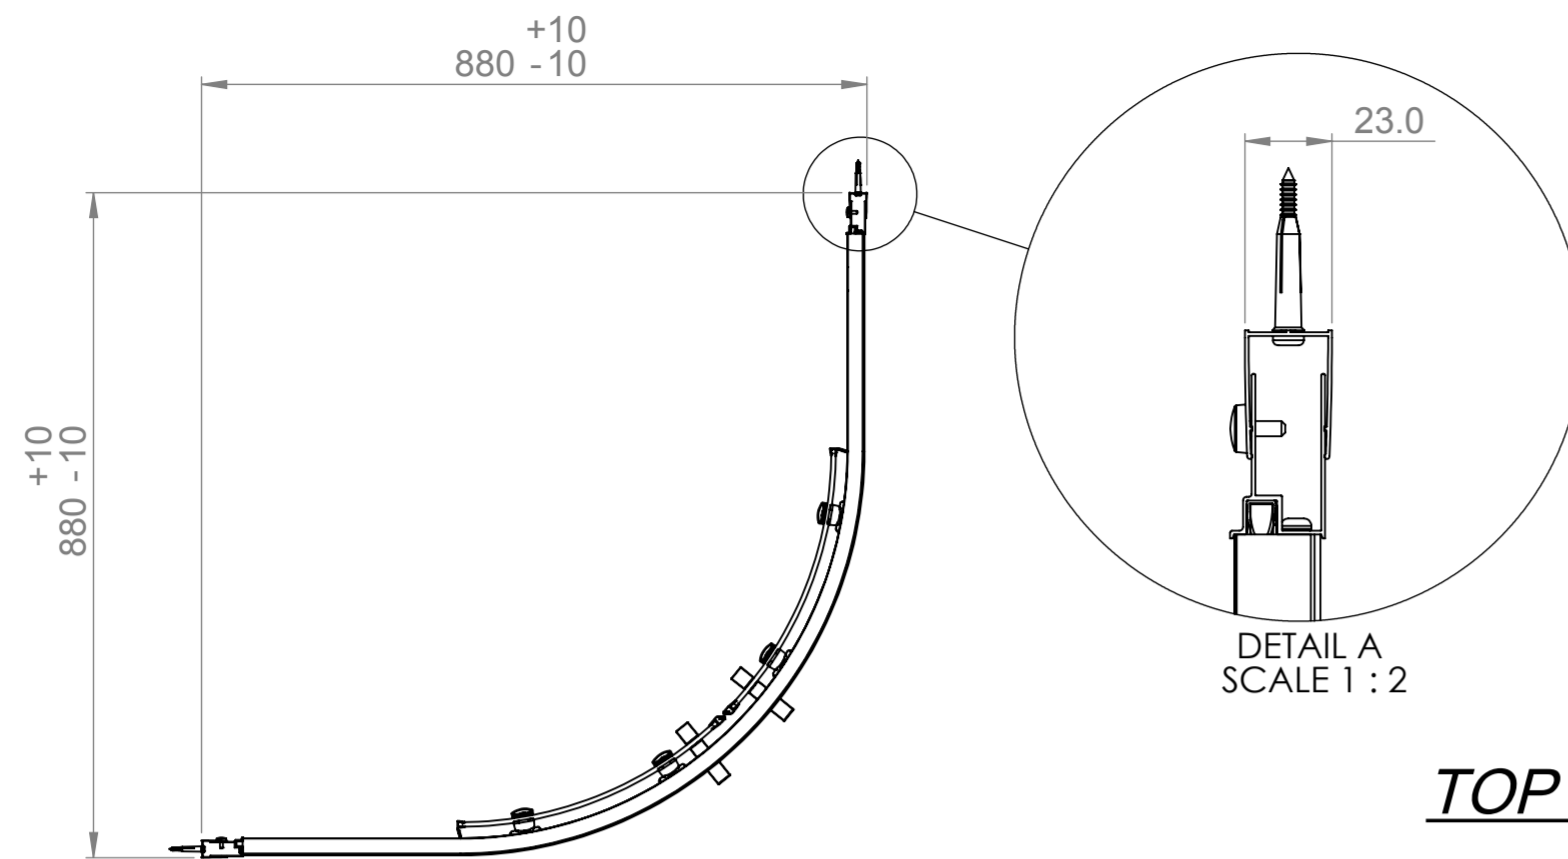

AQUALOX

BATHROOM DESIGN

Art. No. 1193798 - 800 Quad

Glass thickness 6mm
Anti-Calc glass coating
Wall profile adjustment 20mm per profile

TOP VIEW - OPENING
SPACE REQUIREMENTS

FRONT VIEW

EXTERIOR VIEW

AQUALOX

BATHROOM DESIGN

Art. No. 1193799 - 900 Quad

Glass thickness 6mm
Anti-Calc glass coating
Wall profile adjustment 20mm per profile

TOP VIEW - OPENING
SPACE REQUIREMENTS

FRONT VIEW

EXTERIOR VIEW