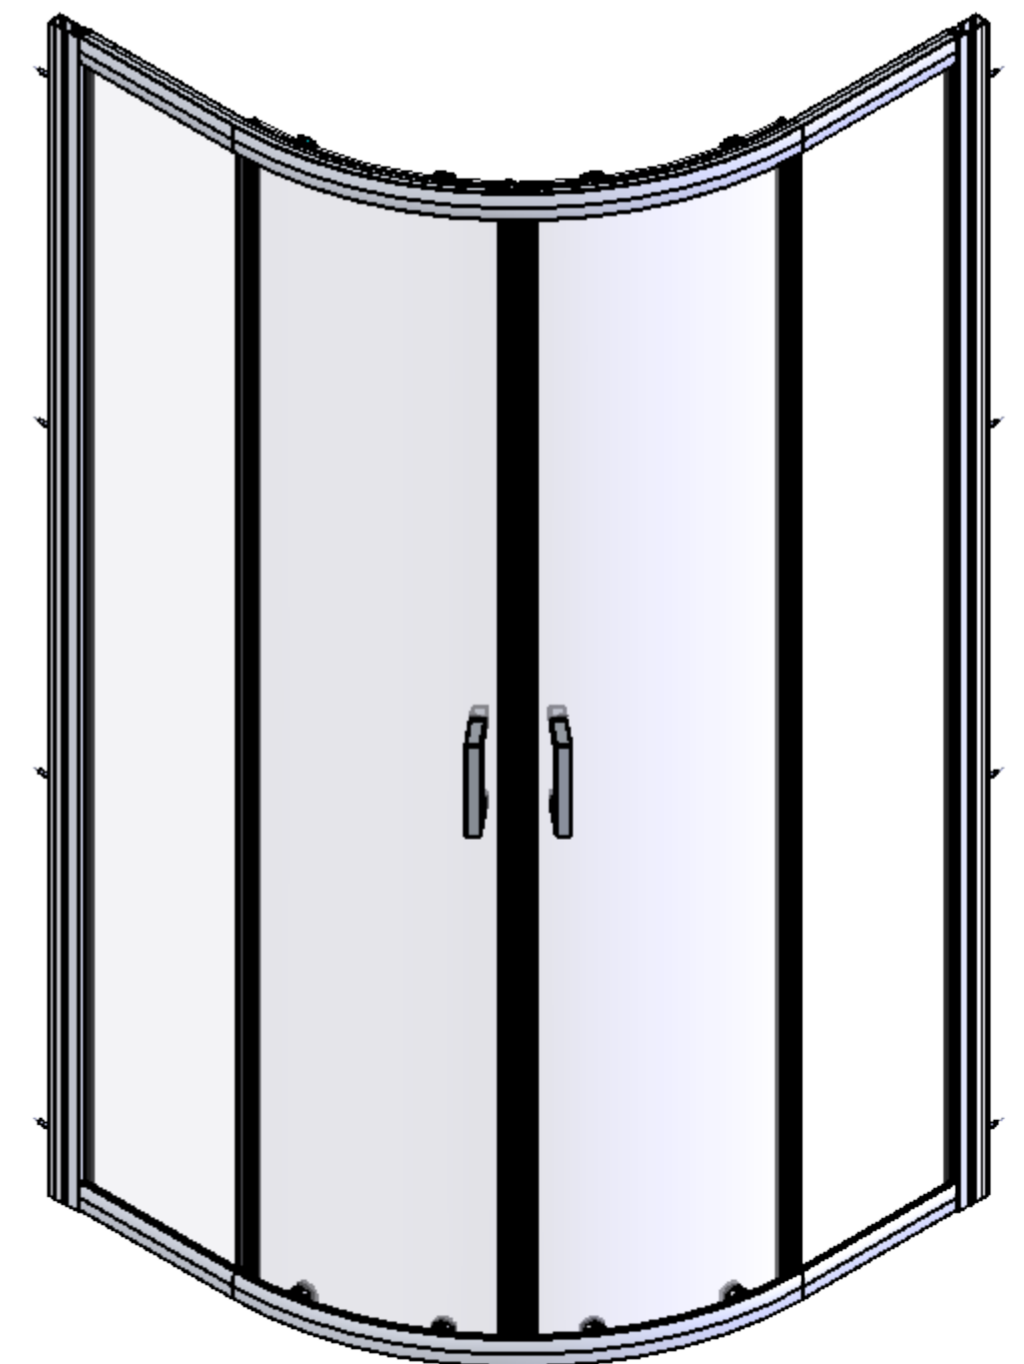

AQUALOX

BATHROOM DESIGN

Art. No. 1193798 - 800 Quad

Glass thickness 6mm
Anti-Calc glass coating
Wall profile adjustment 20mm per profile

TOP VIEW - OPENING
SPACE REQUIREMENTS

FRONT VIEW

EXTERIOR VIEW

AQUALOX

BATHROOM DESIGN

Art. No. 1193799 - 900 Quad

Glass thickness 6mm
Anti-Calc glass coating
Wall profile adjustment 20mm per profile

TOP VIEW - OPENING
SPACE REQUIREMENTS

FRONT VIEW

EXTERIOR VIEW